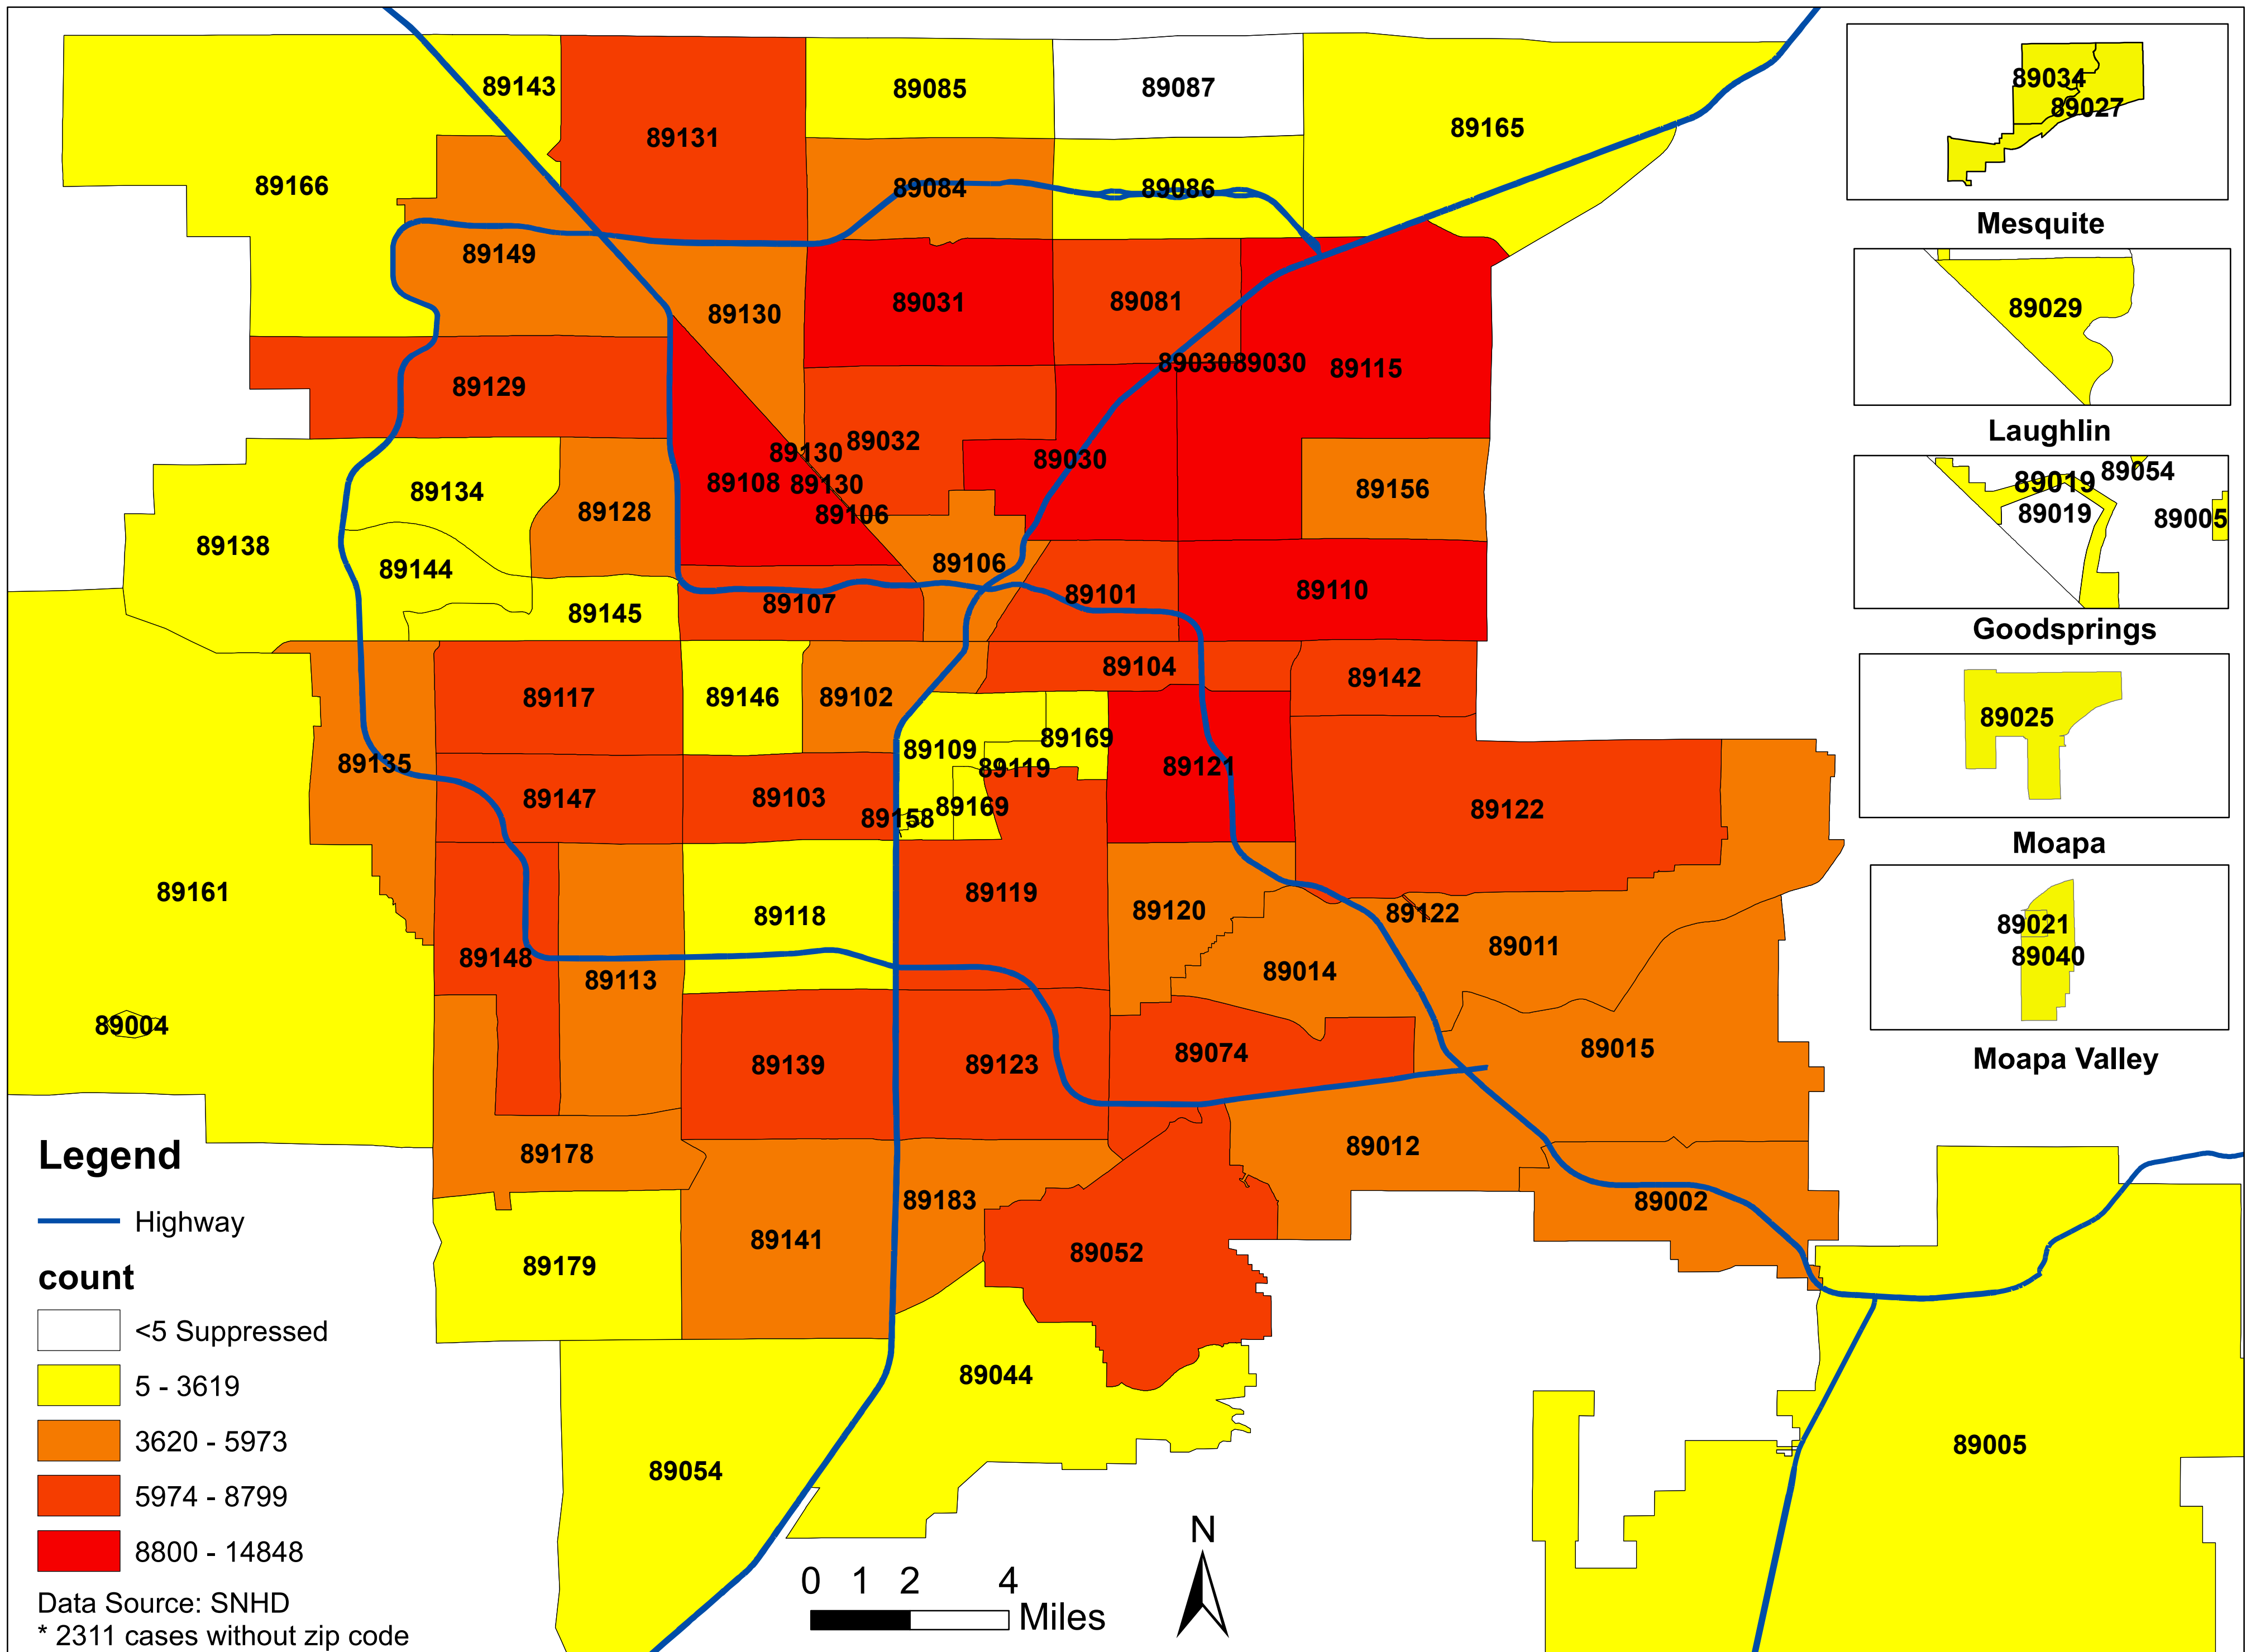

# Number of COVID-19 cases by zip code in Clark county (11.24.2021)

**Note: More than 5 cases reported from 89124**