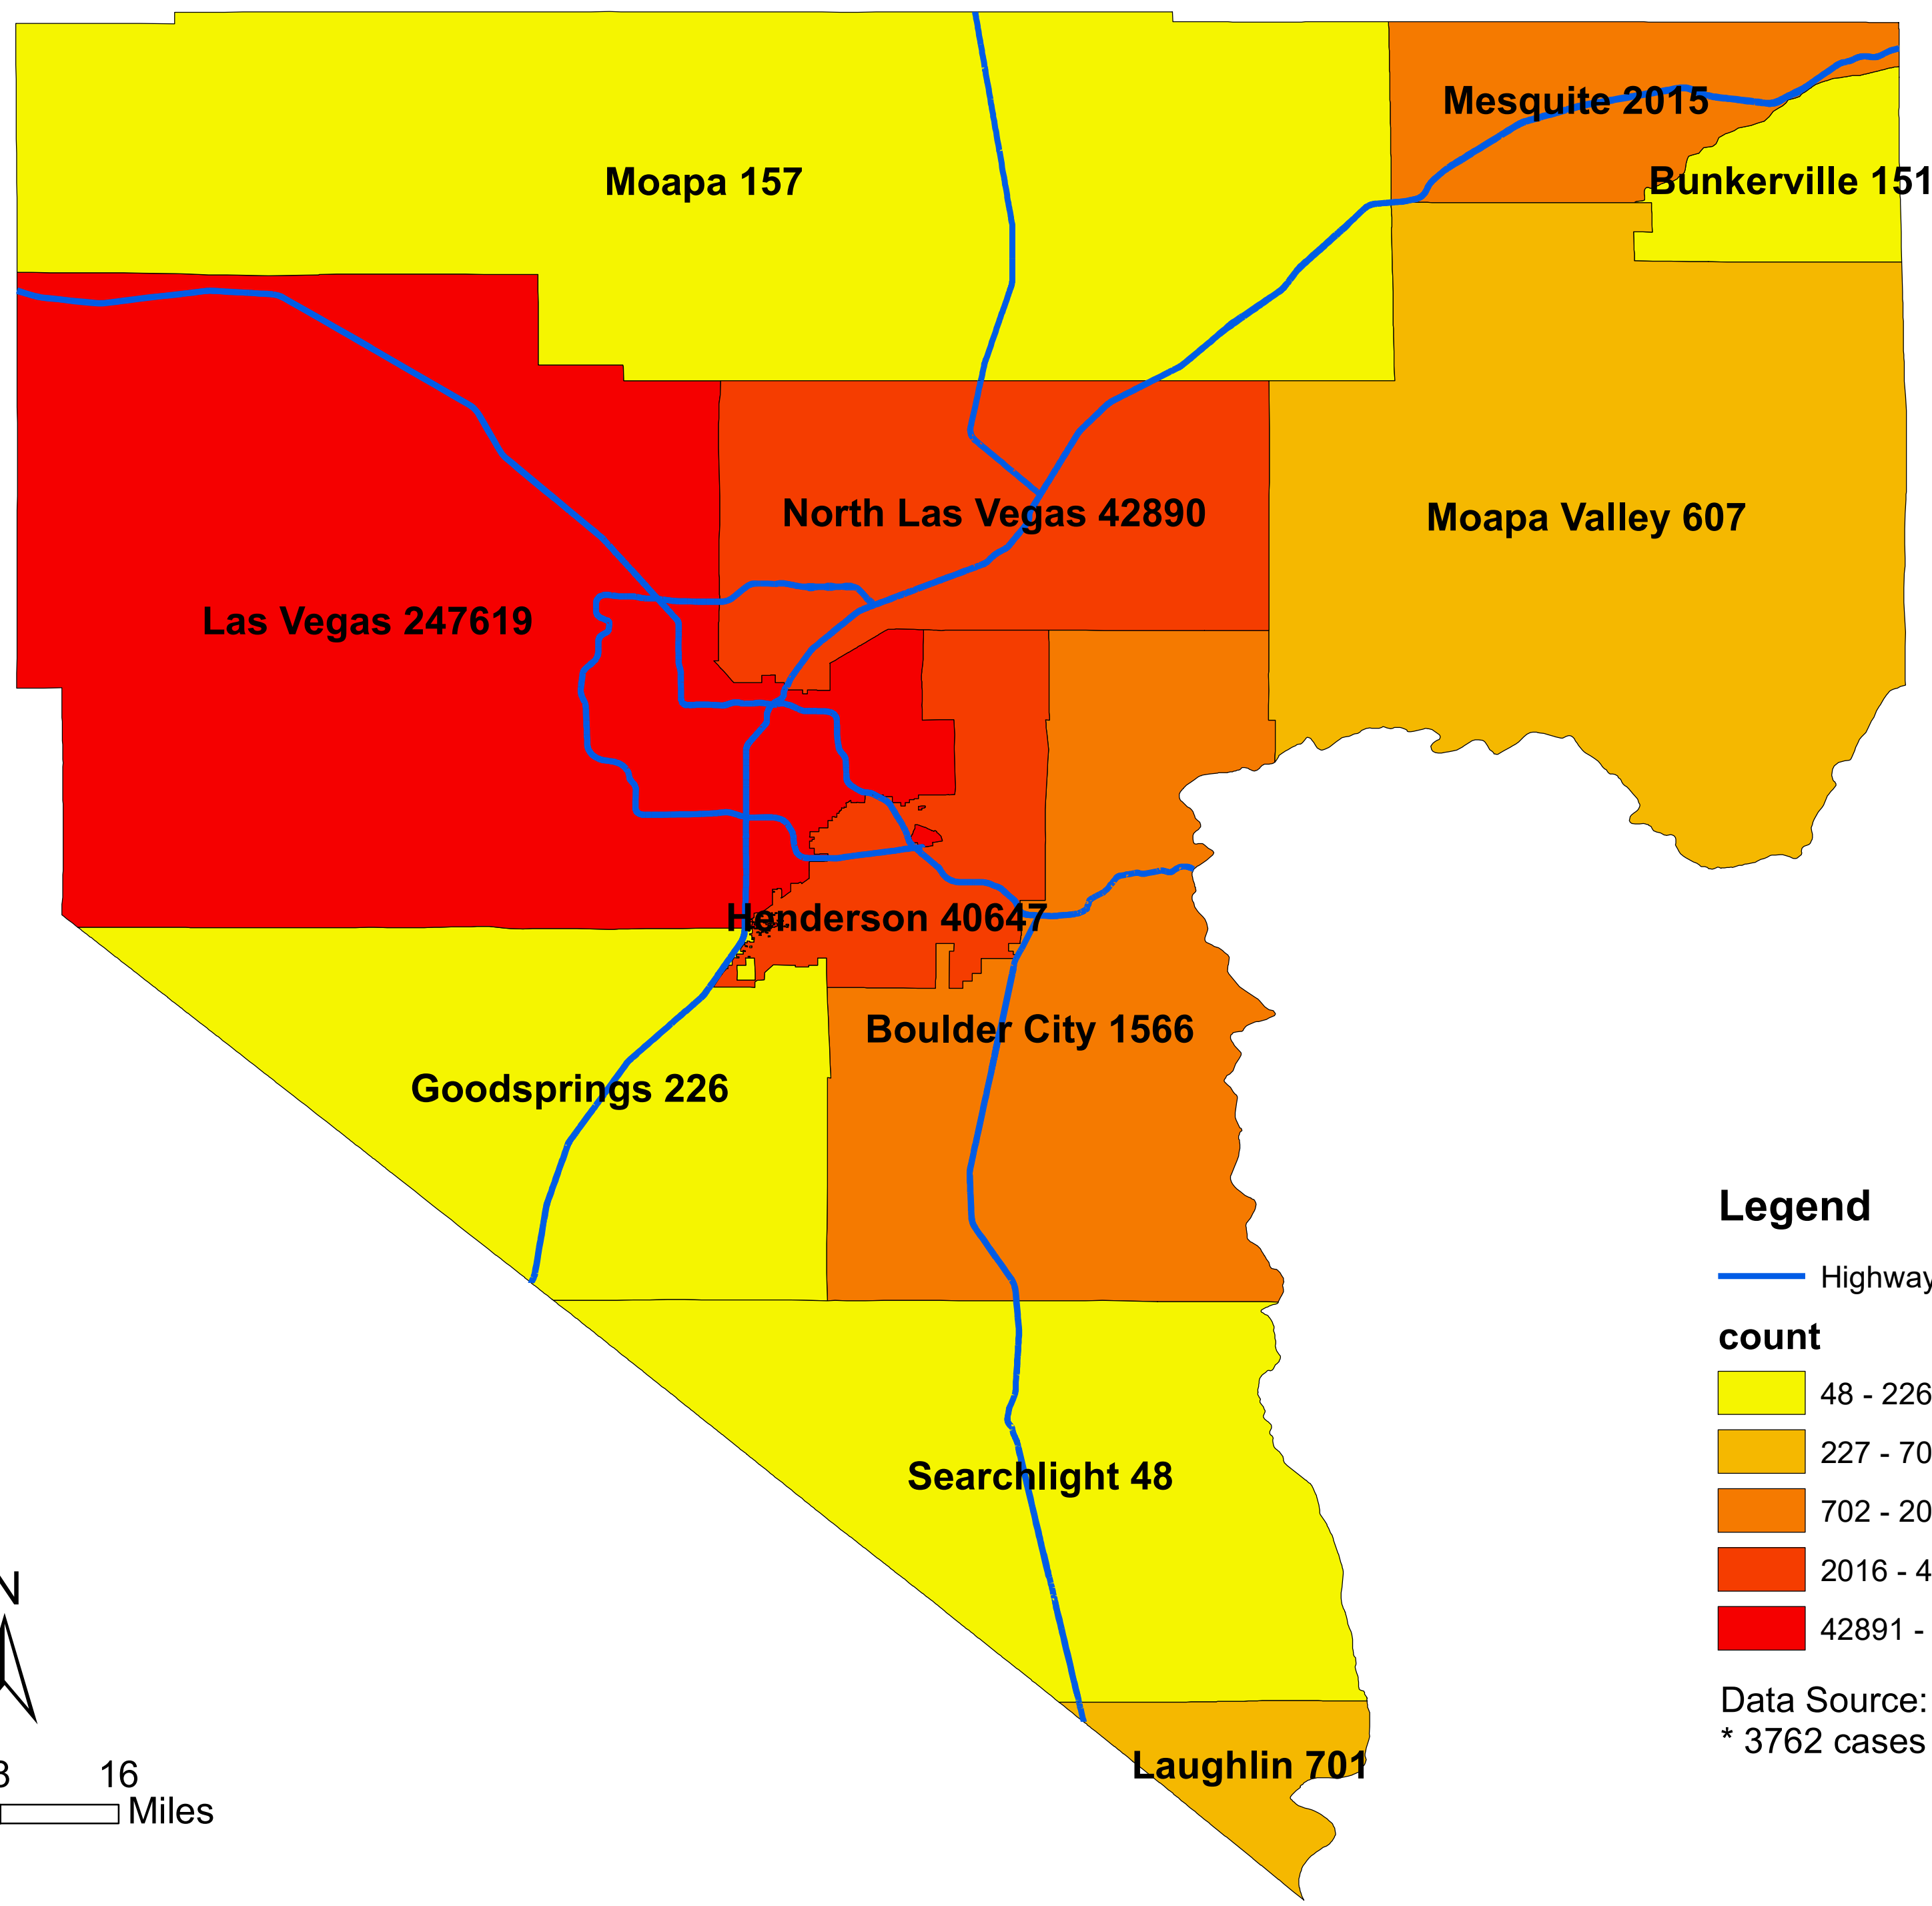

# Number of COVID-19 cases by city in Clark county (11.24.2021)

## Legend

— Highway

### count

- 48 - 226
- 227 - 701
- 702 - 2015
- 2016 - 42890
- 42891 - 247619

Data Source: SNHD  
\* 3762 cases without city information