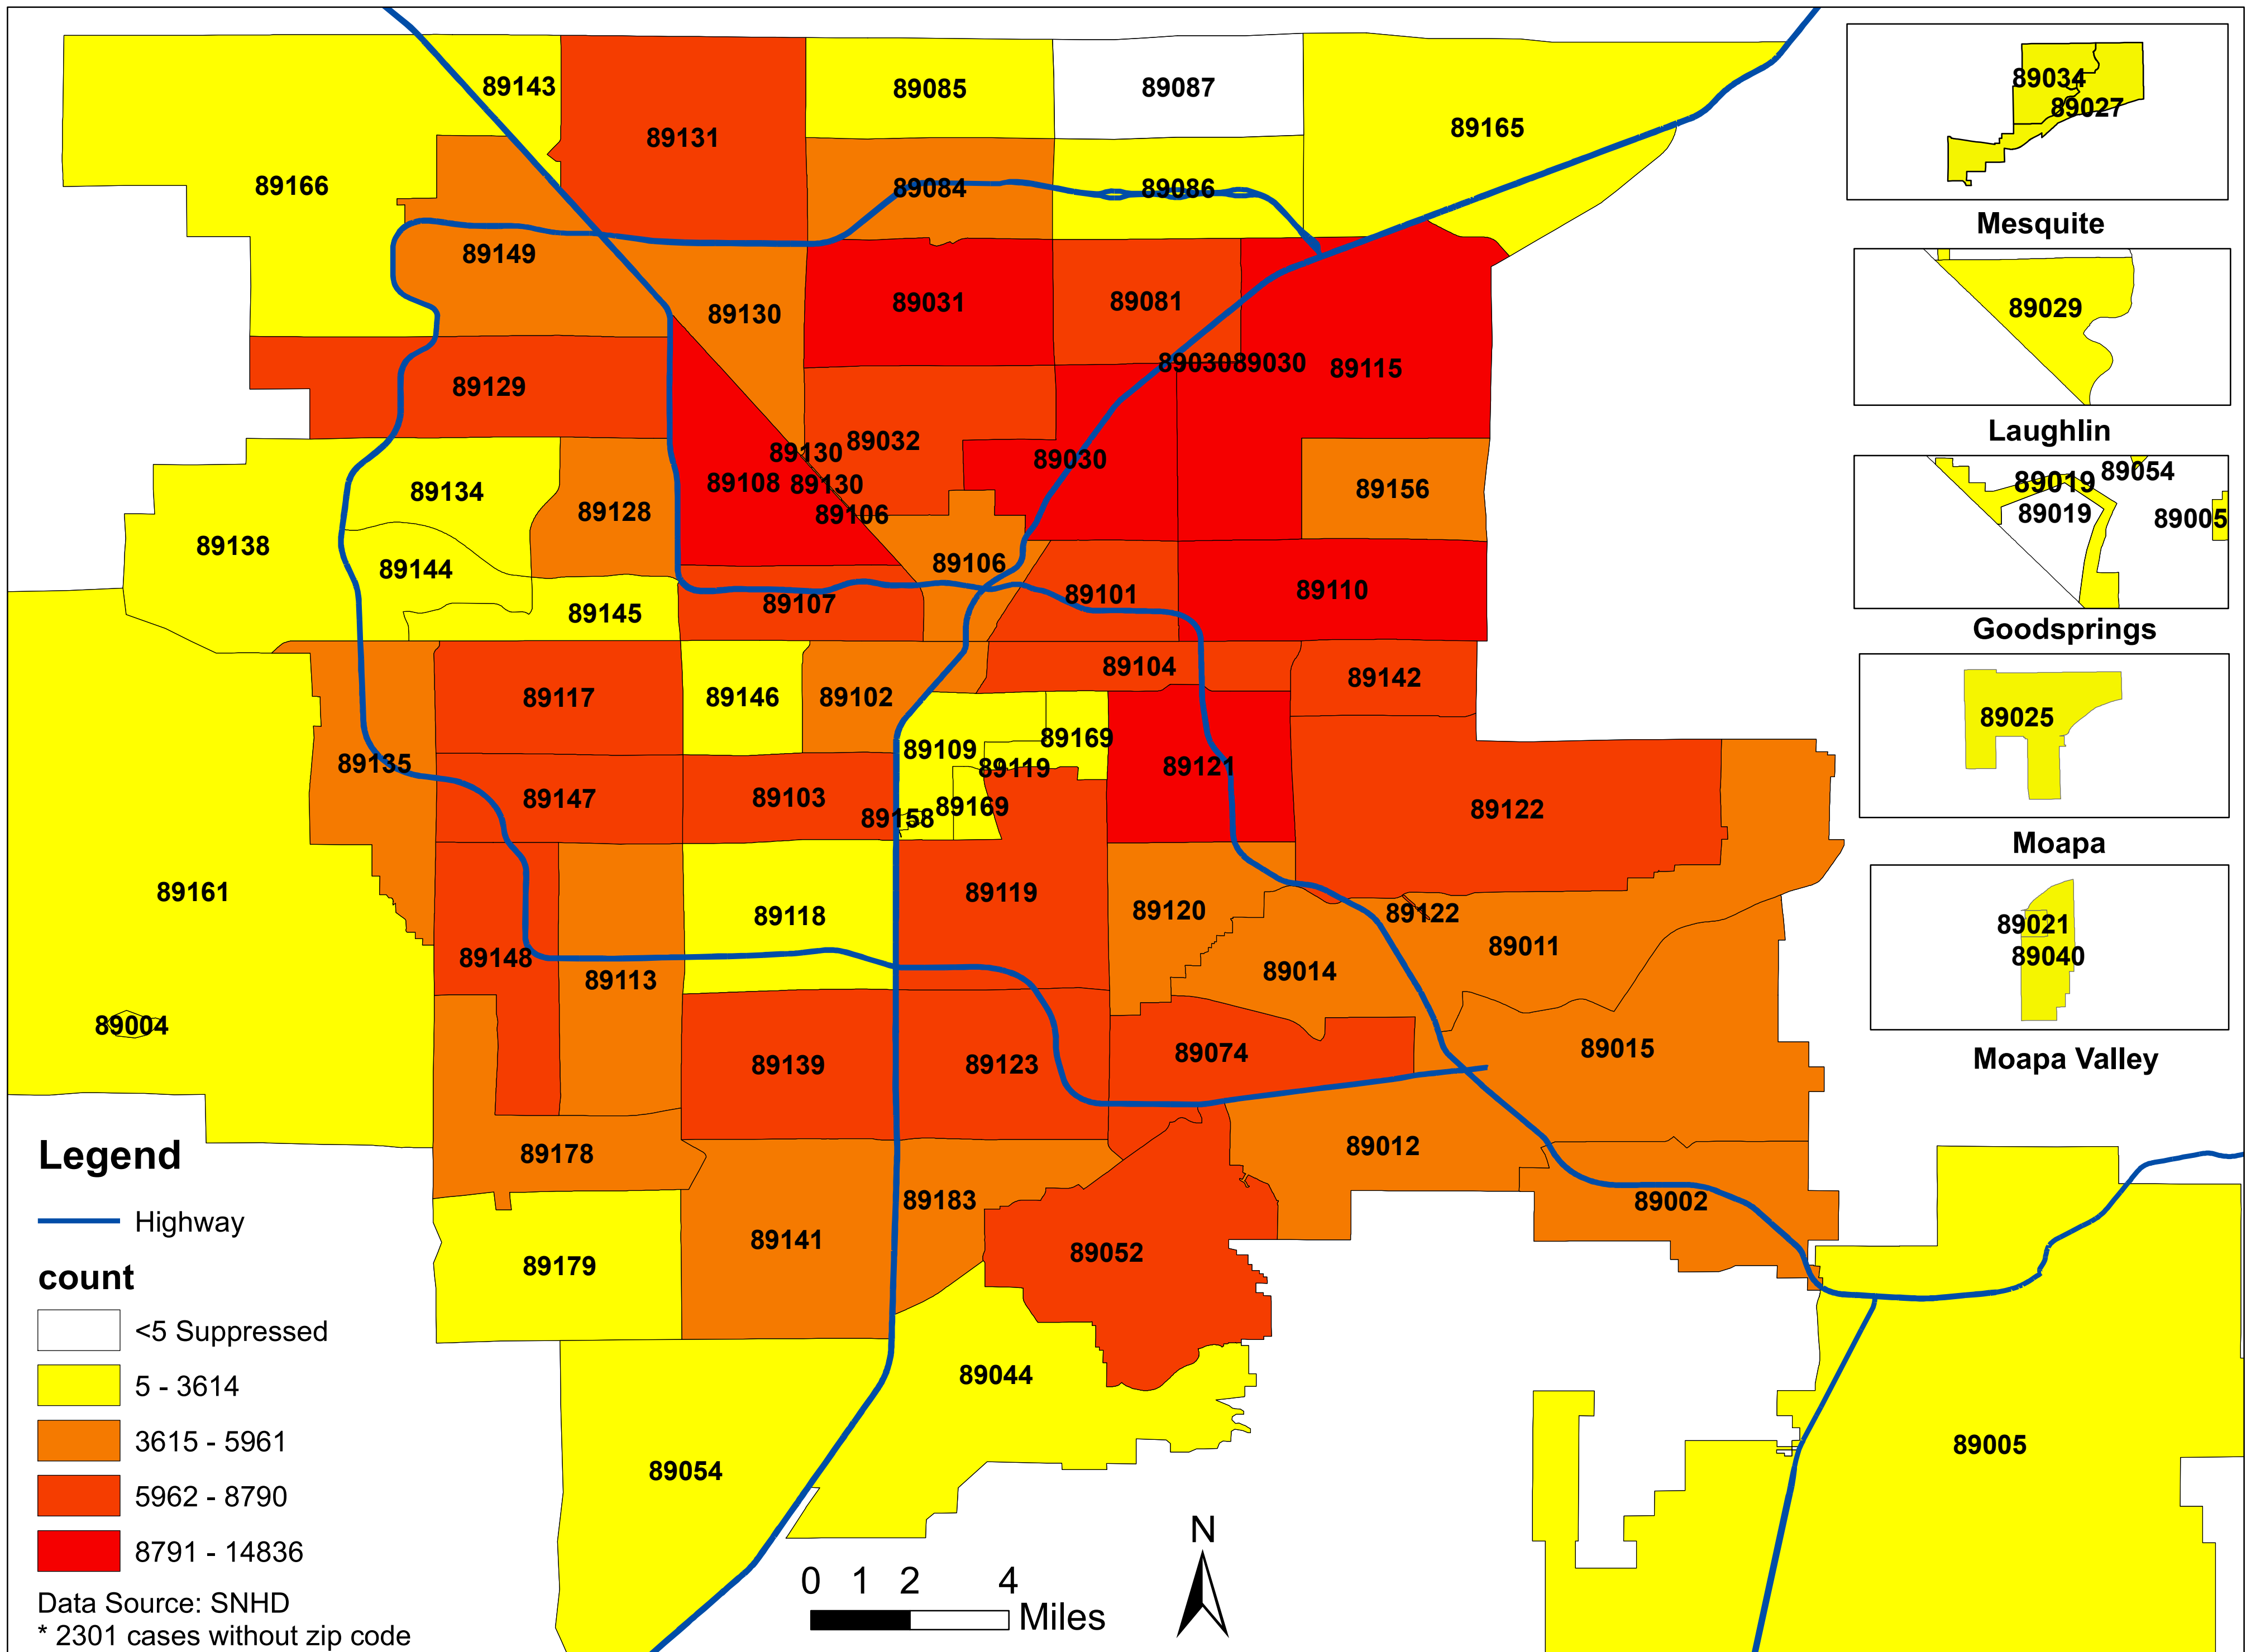

# Number of COVID-19 cases by zip code in Clark county (11.23.2021)

**Note: More than 5 cases reported from 89124**