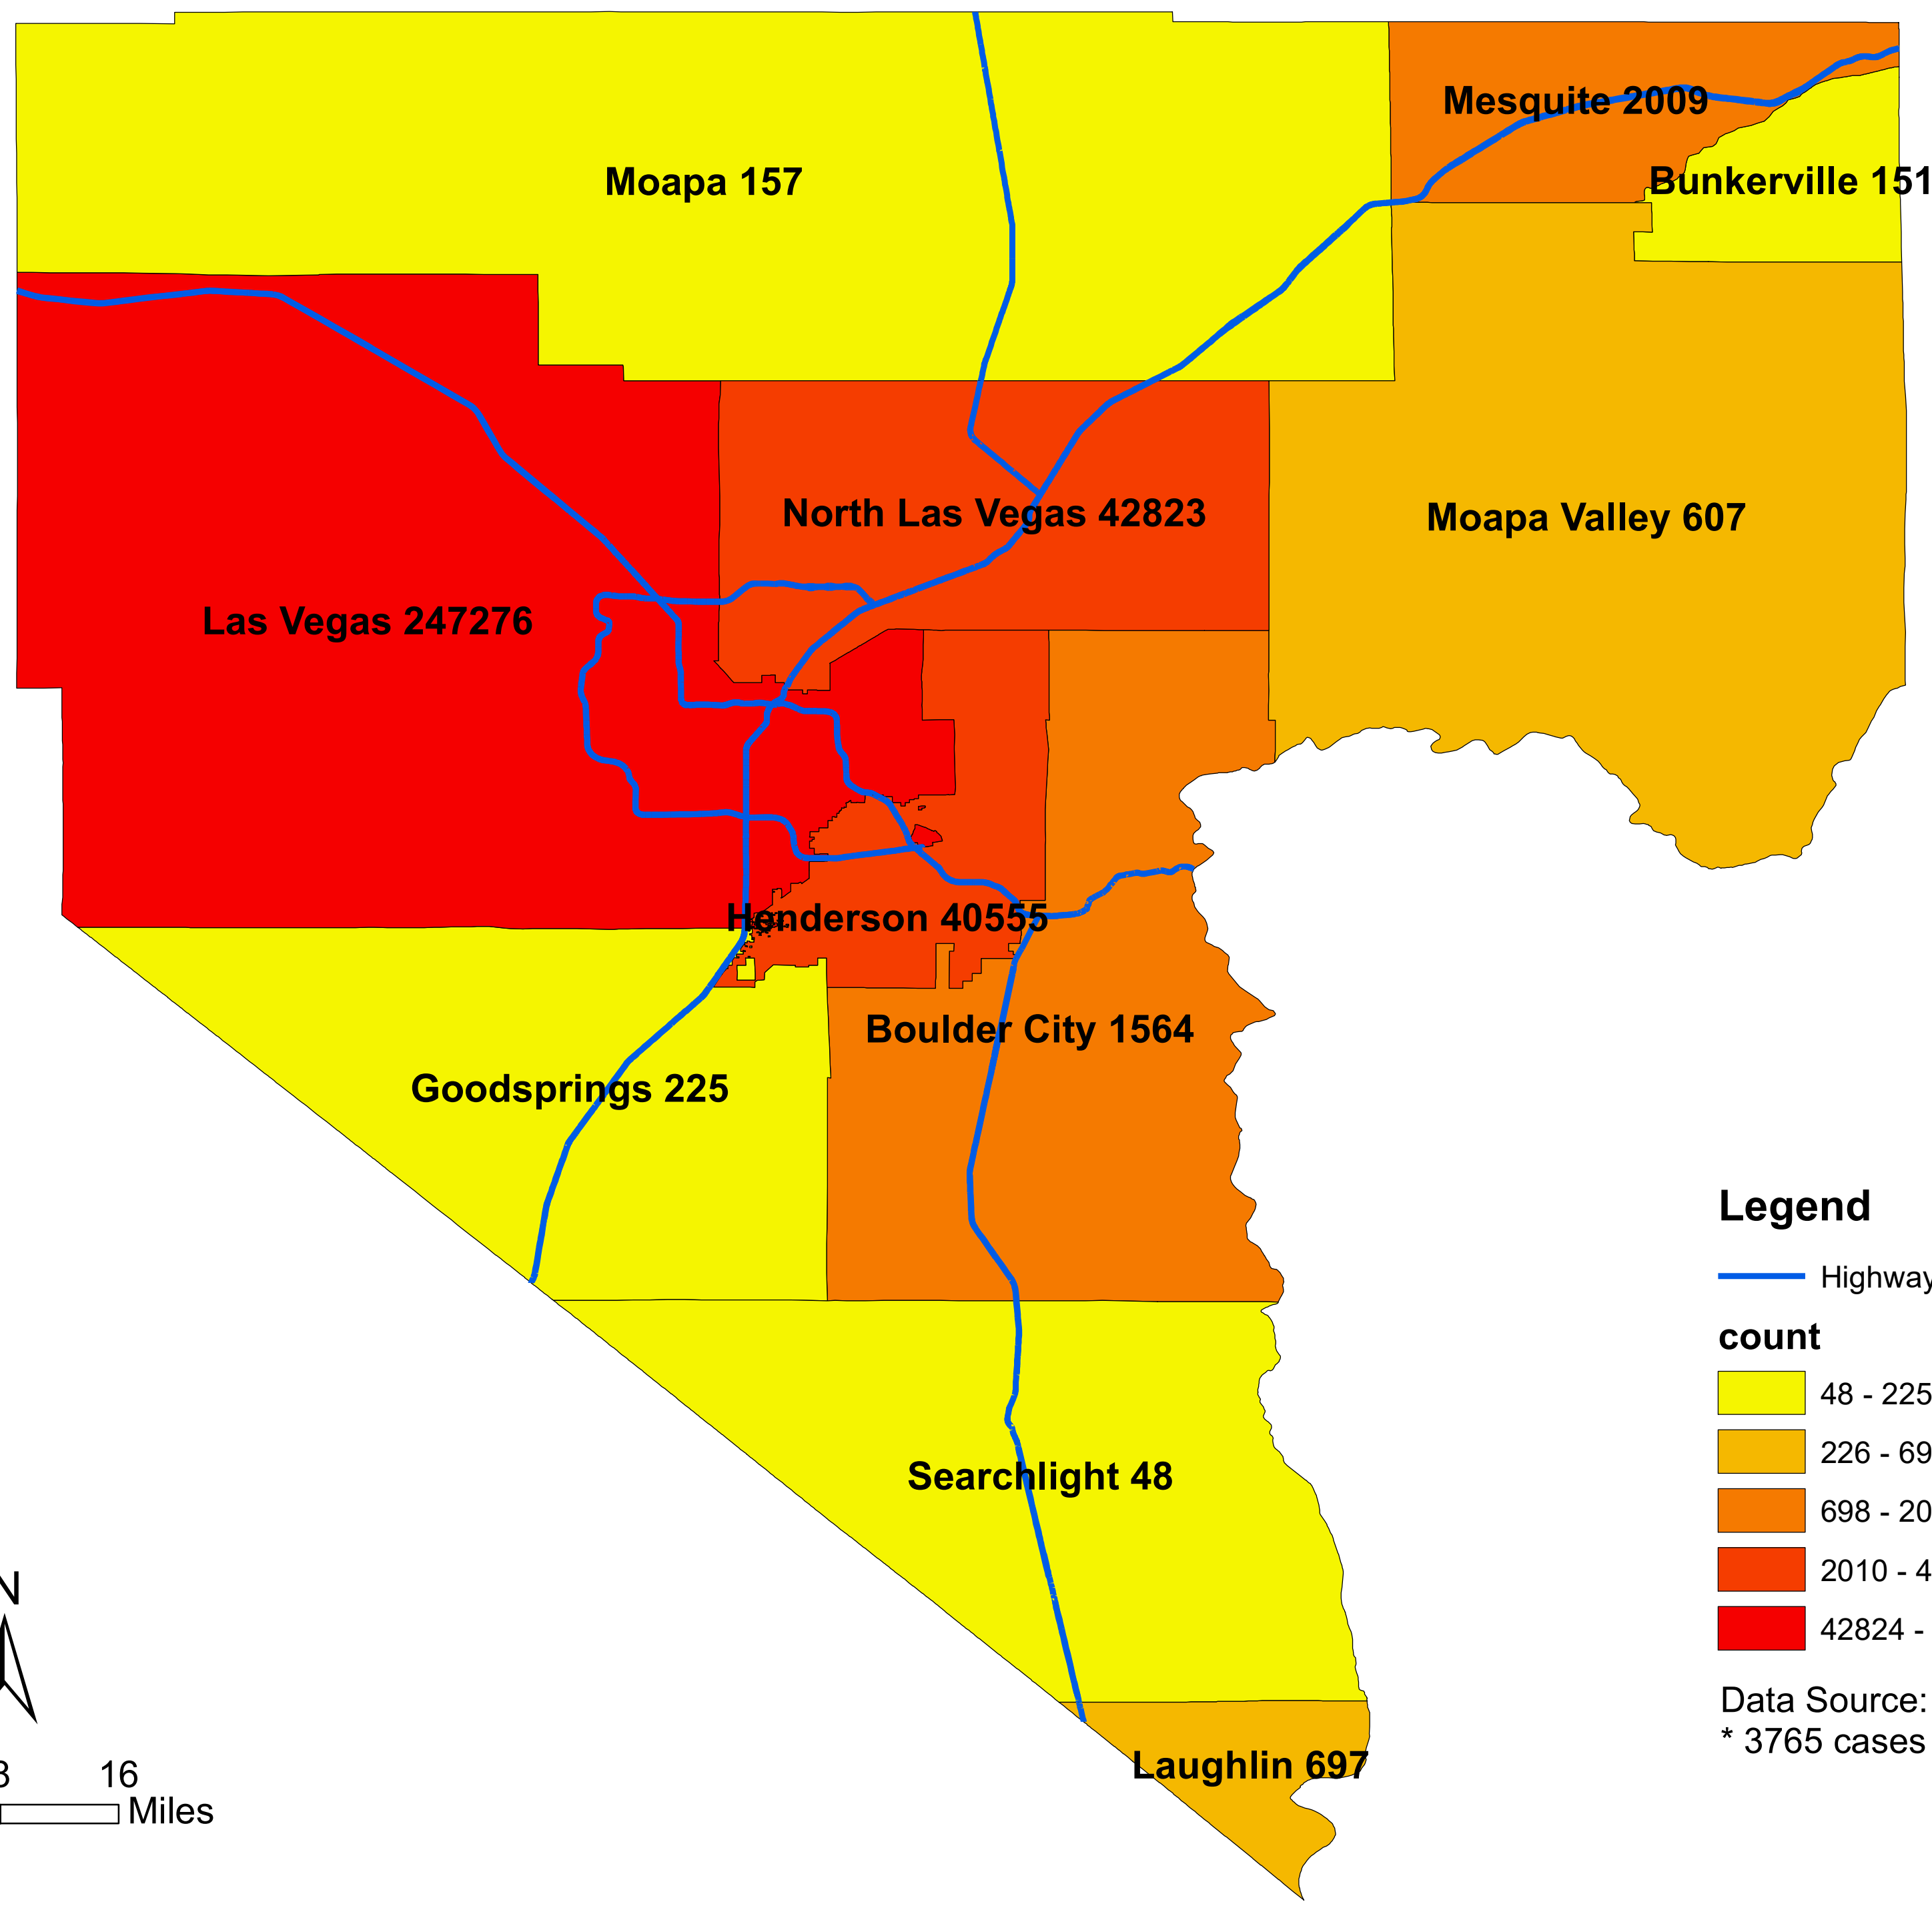

Number of COVID-19 cases by city in Clark county (11.23.2021)

Legend

— Highway

count

- 48 - 225
- 226 - 697
- 698 - 2009
- 2010 - 42823
- 42824 - 247276

Data Source: SNHD
* 3765 cases without city information