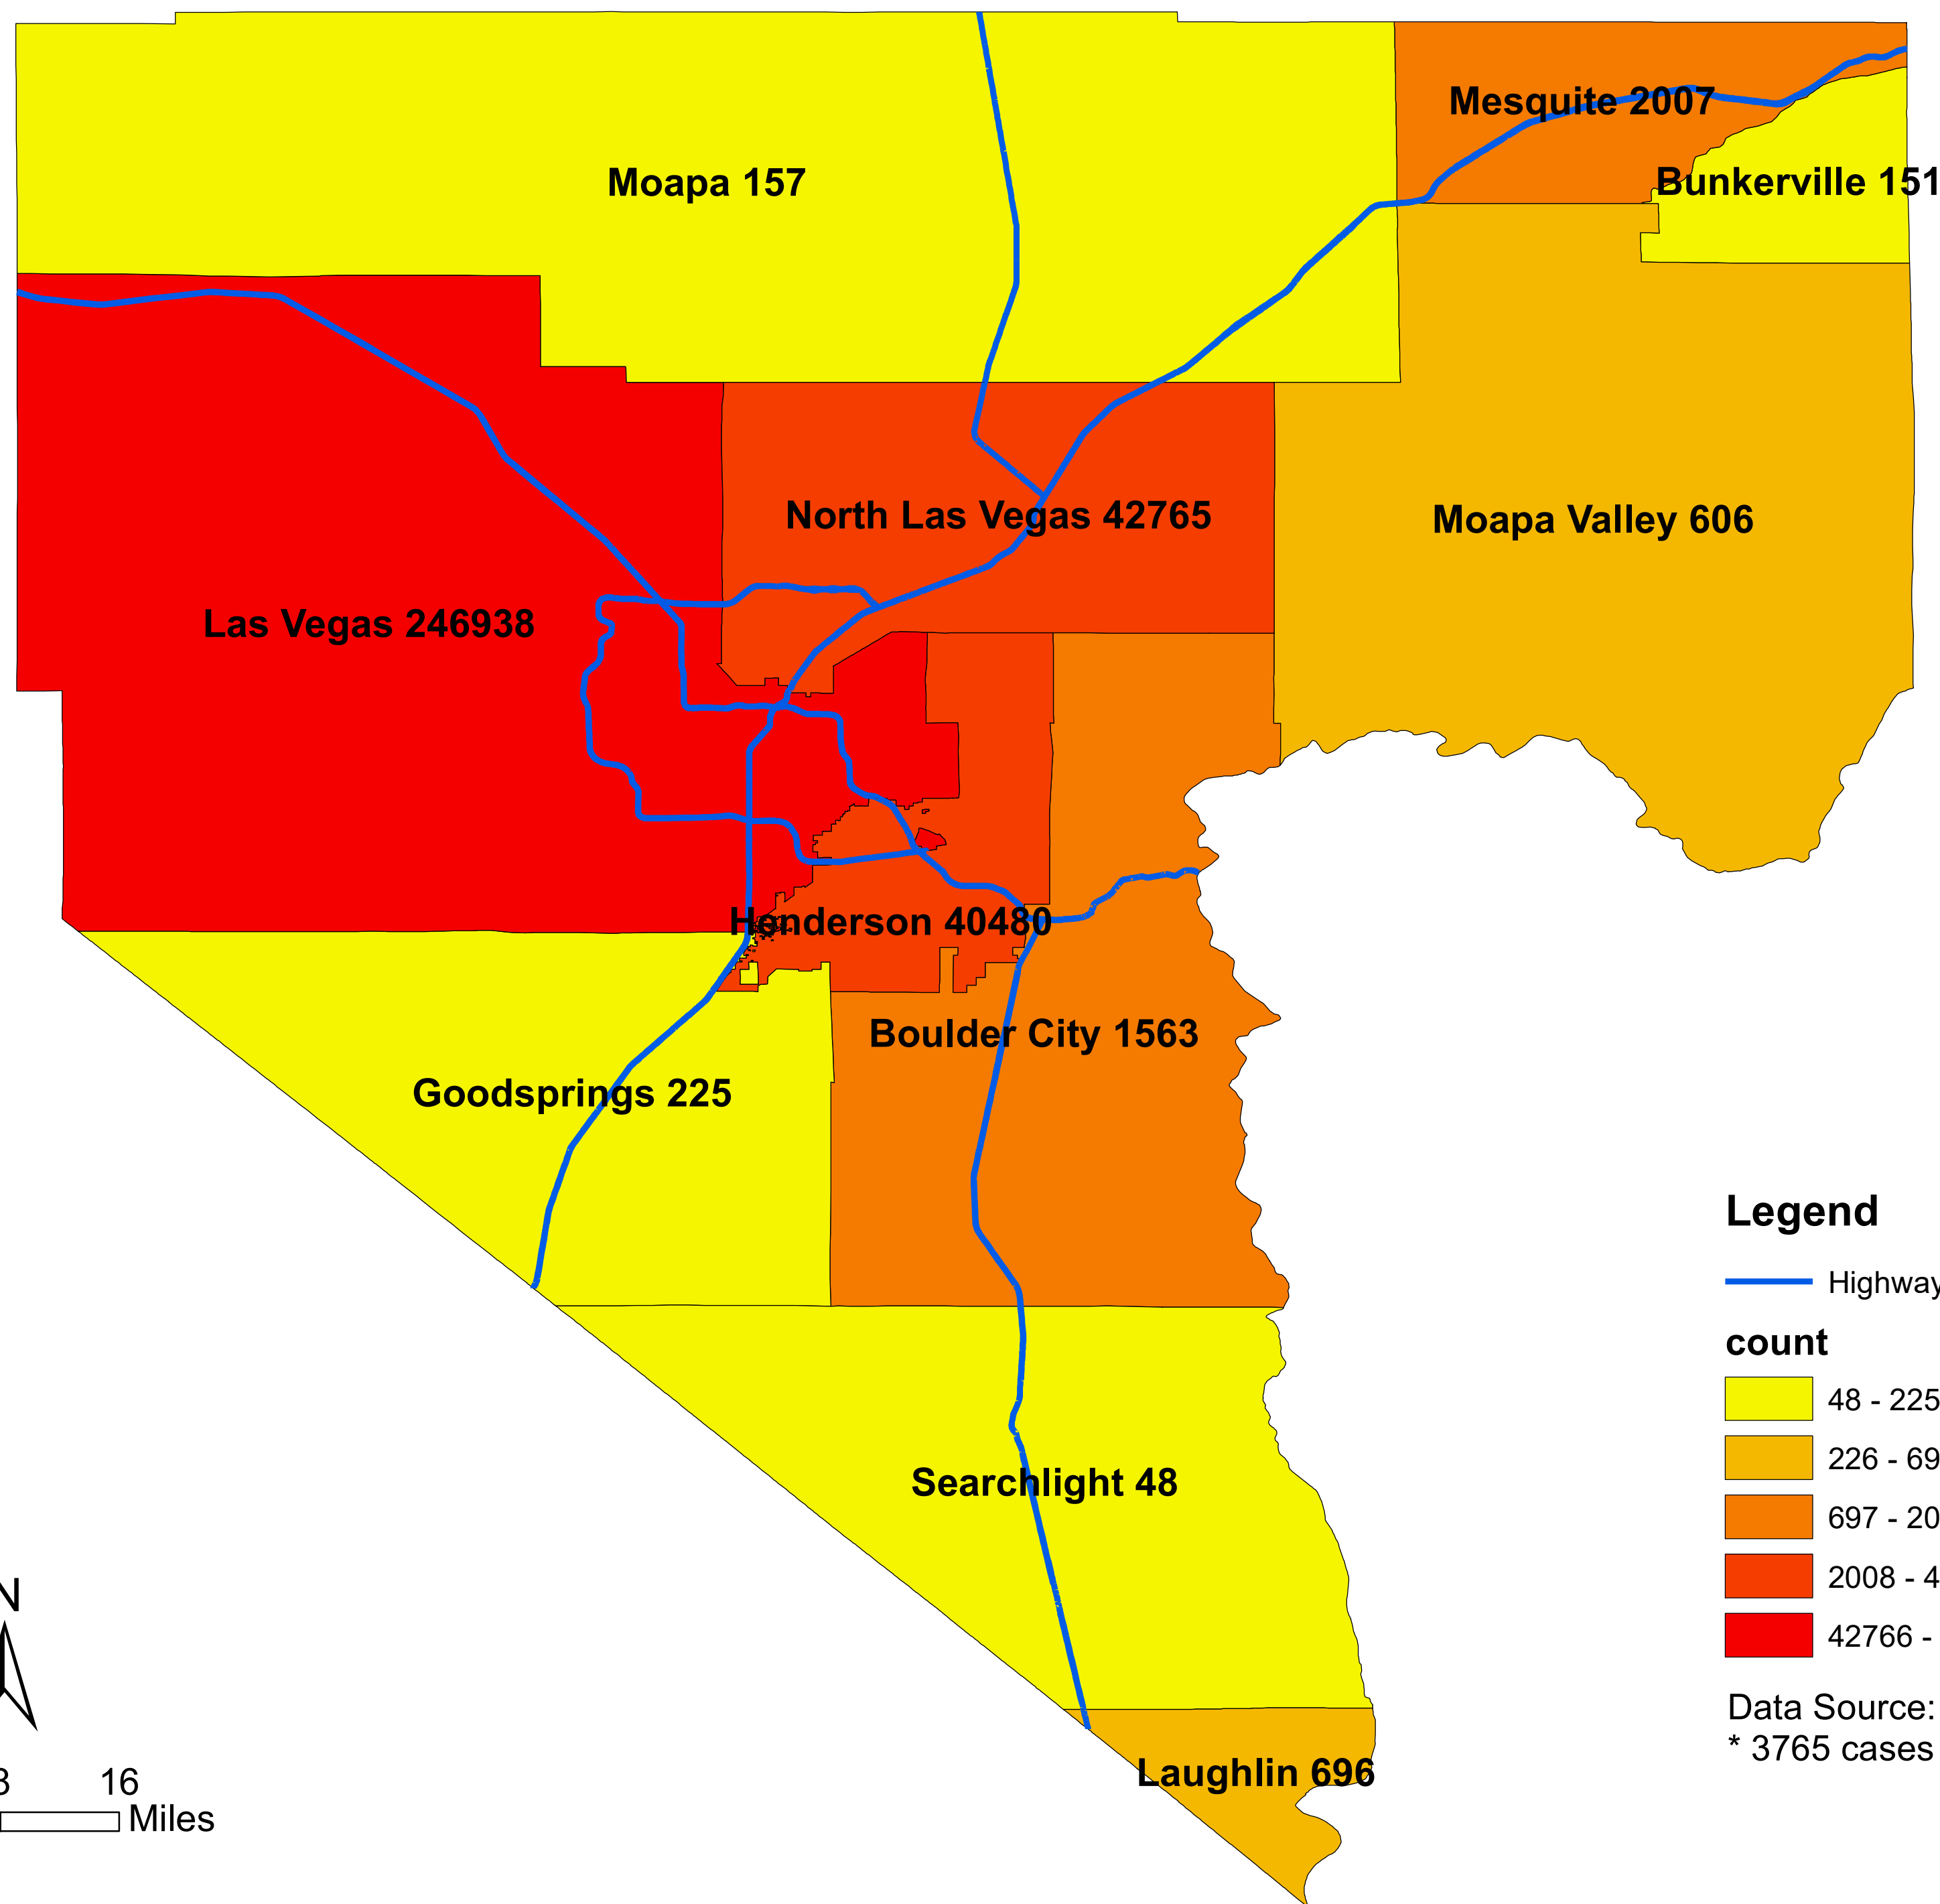

# Number of COVID-19 cases by city in Clark county (11.22.2021)

## Legend

— Highway

### count

- 48 - 225
- 226 - 696
- 697 - 2007
- 2008 - 42765
- 42766 - 246938

Data Source: SNHD  
\* 3765 cases without city information