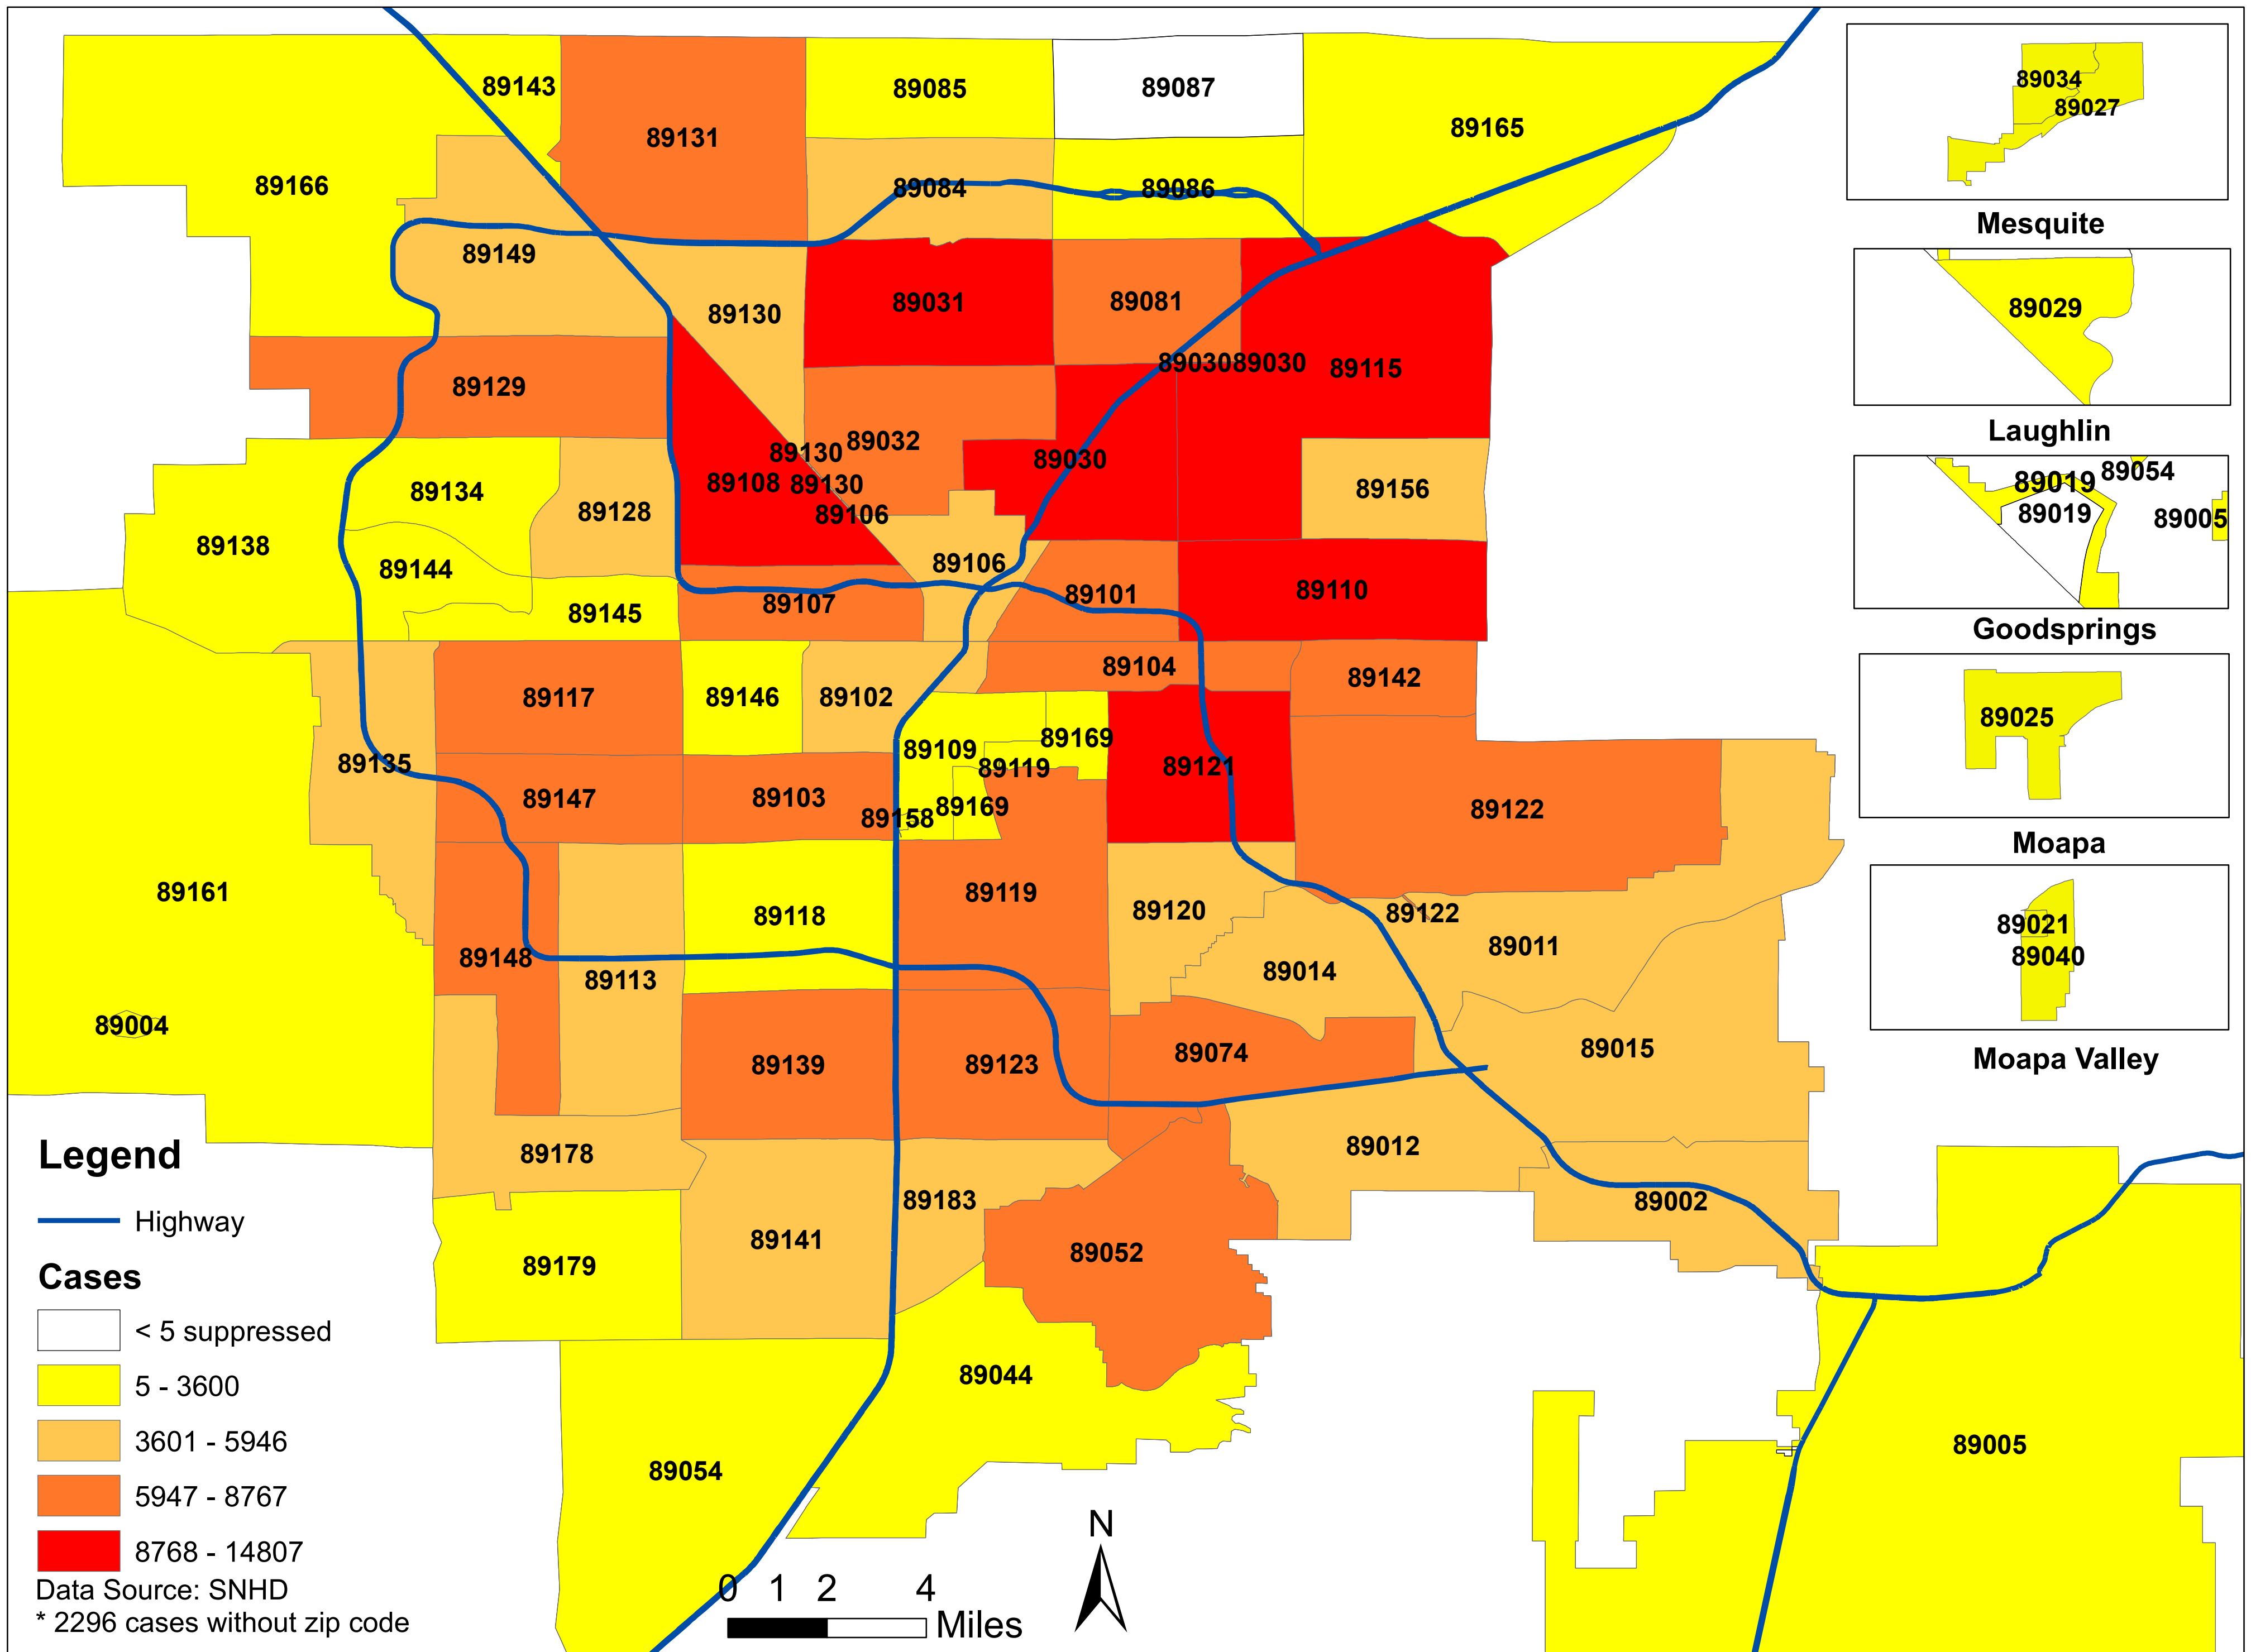

# Number of COVID-19 cases by zip code in Clark county (11.21.2021)

**Note: More than 5 cases reported from 89124**