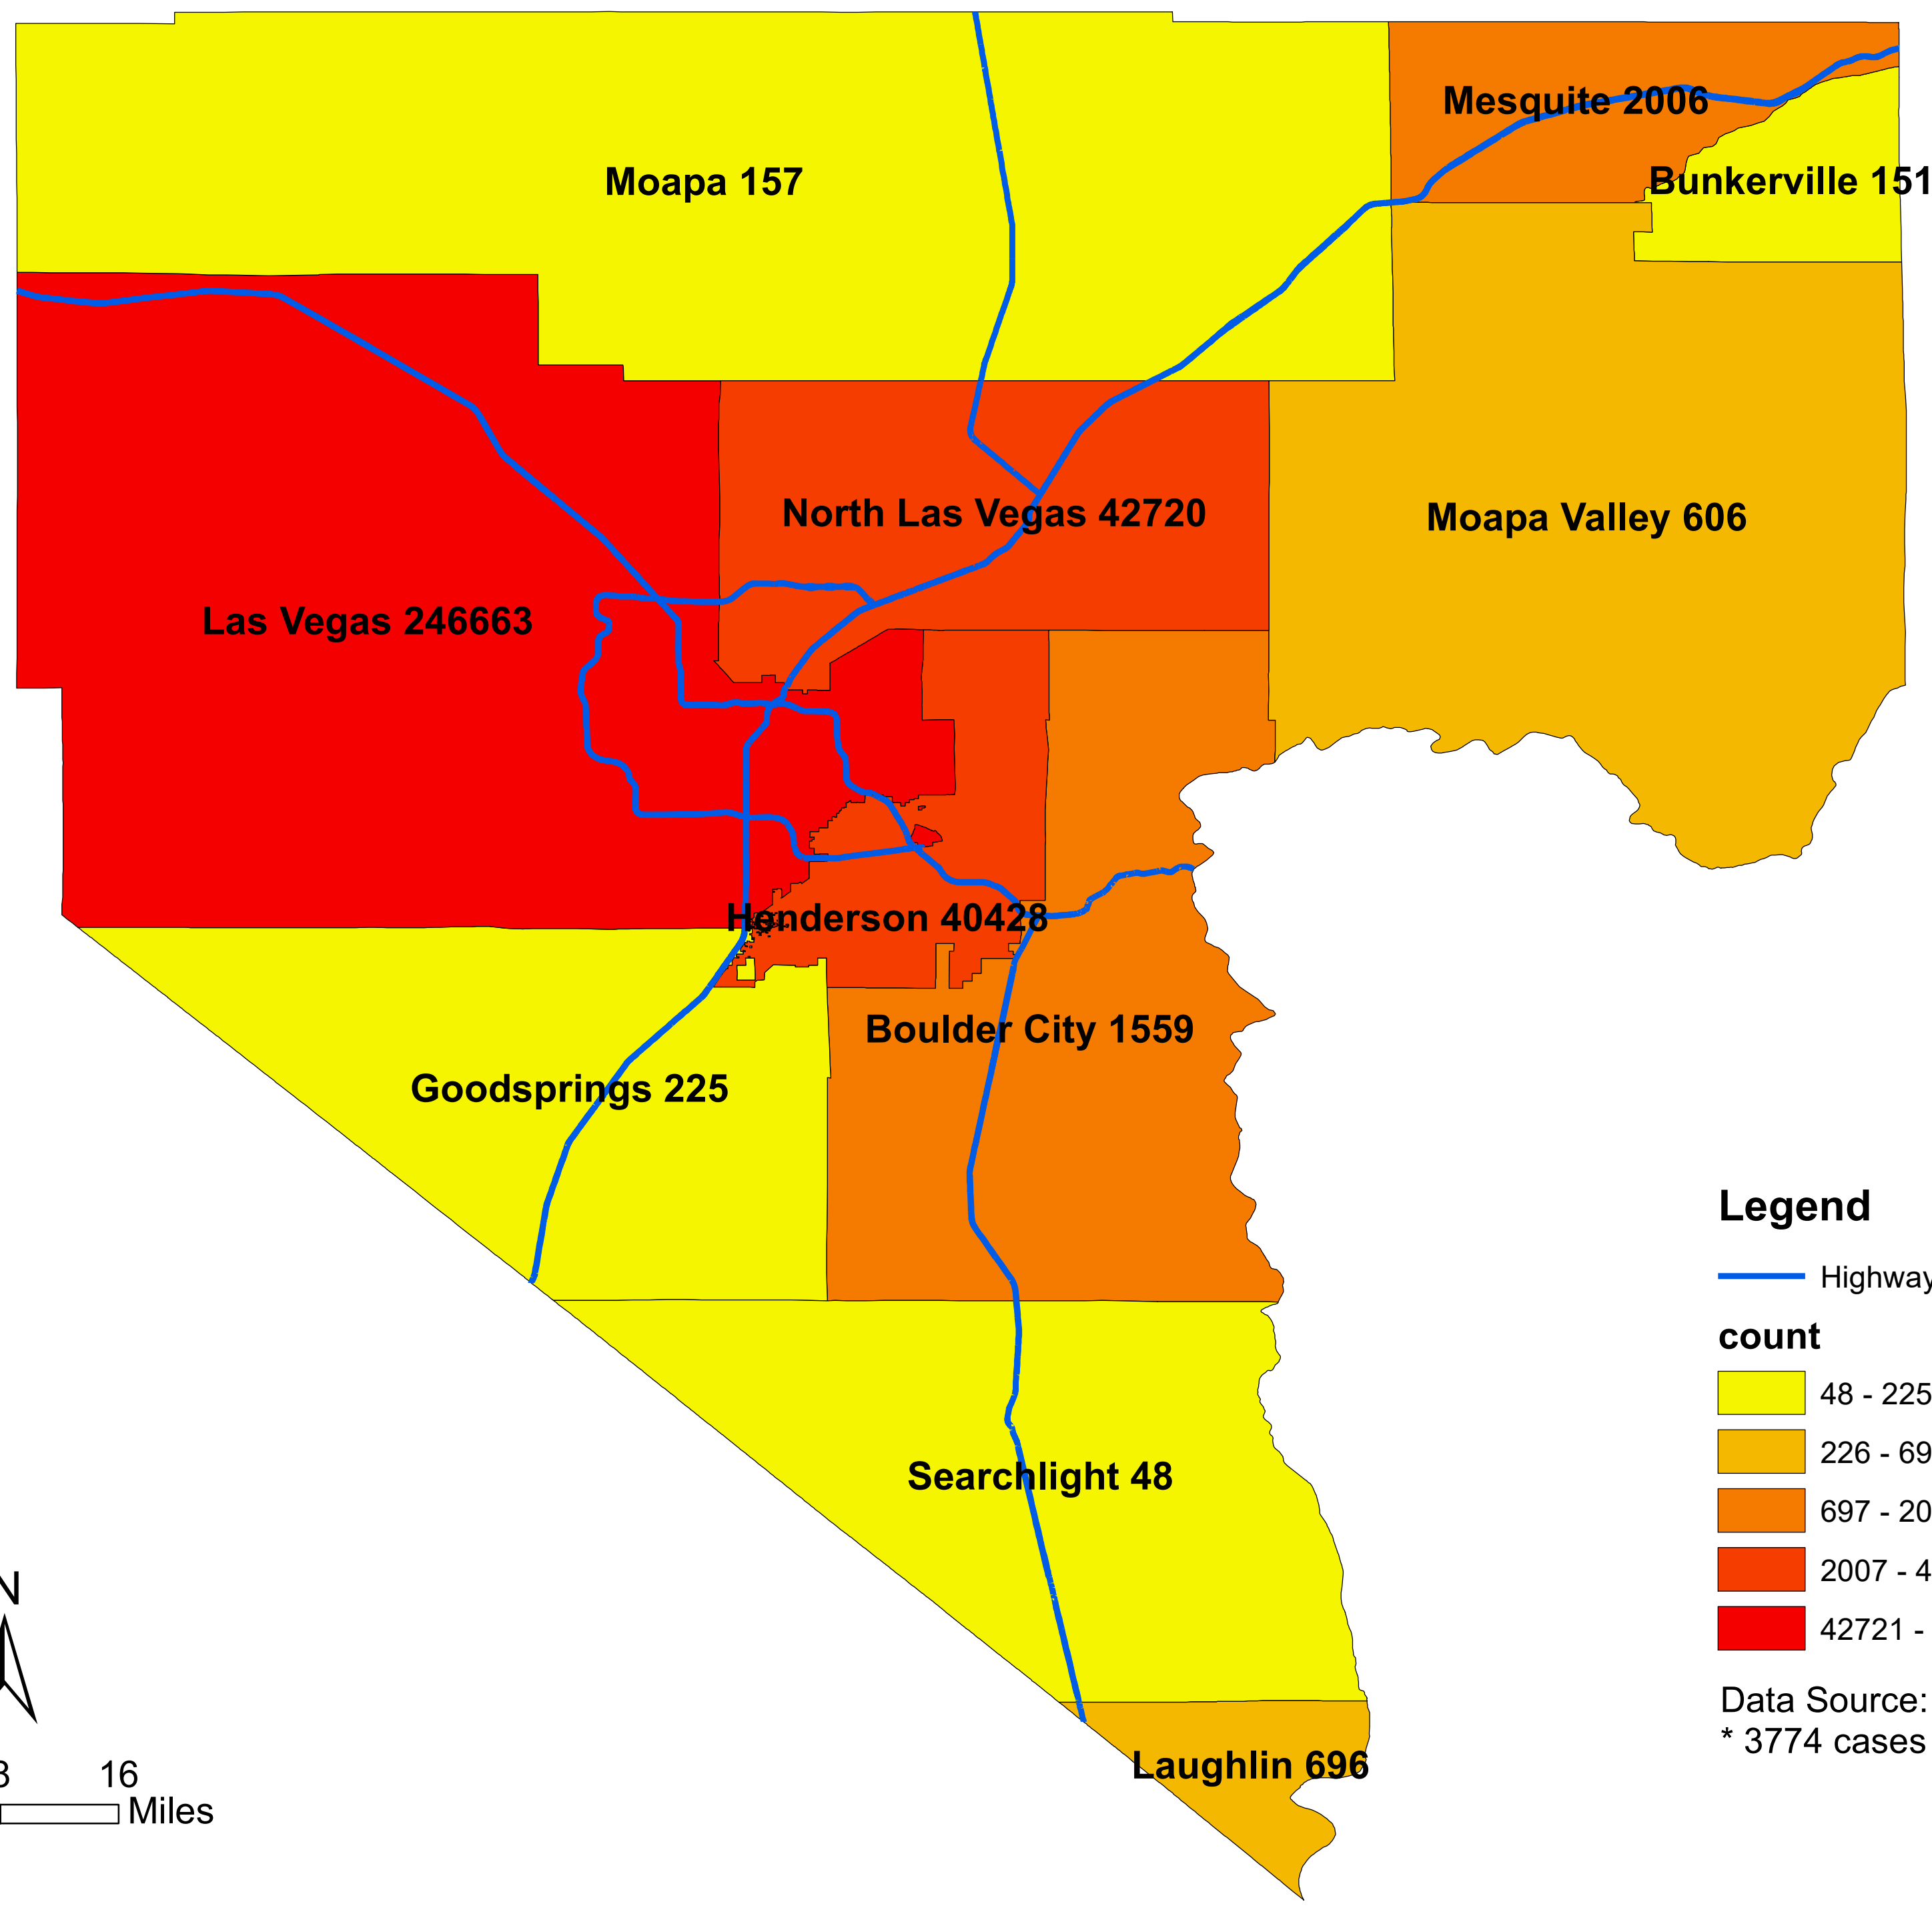

Number of COVID-19 cases by city in Clark county (11.21.2021)

Legend

— Highway

count

- 48 - 225
- 226 - 696
- 697 - 2006
- 2007 - 42720
- 42721 - 246663

Data Source: SNHD
* 3774 cases without city information