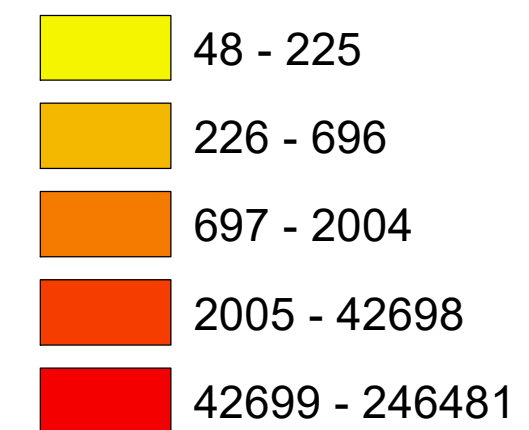

# Number of COVID-19 cases by city in Clark county (11.20.2021)

## Legend

— Highway

### count

Data Source: SNHD

\* 3779 cases without city information

0 4 8 16 Miles