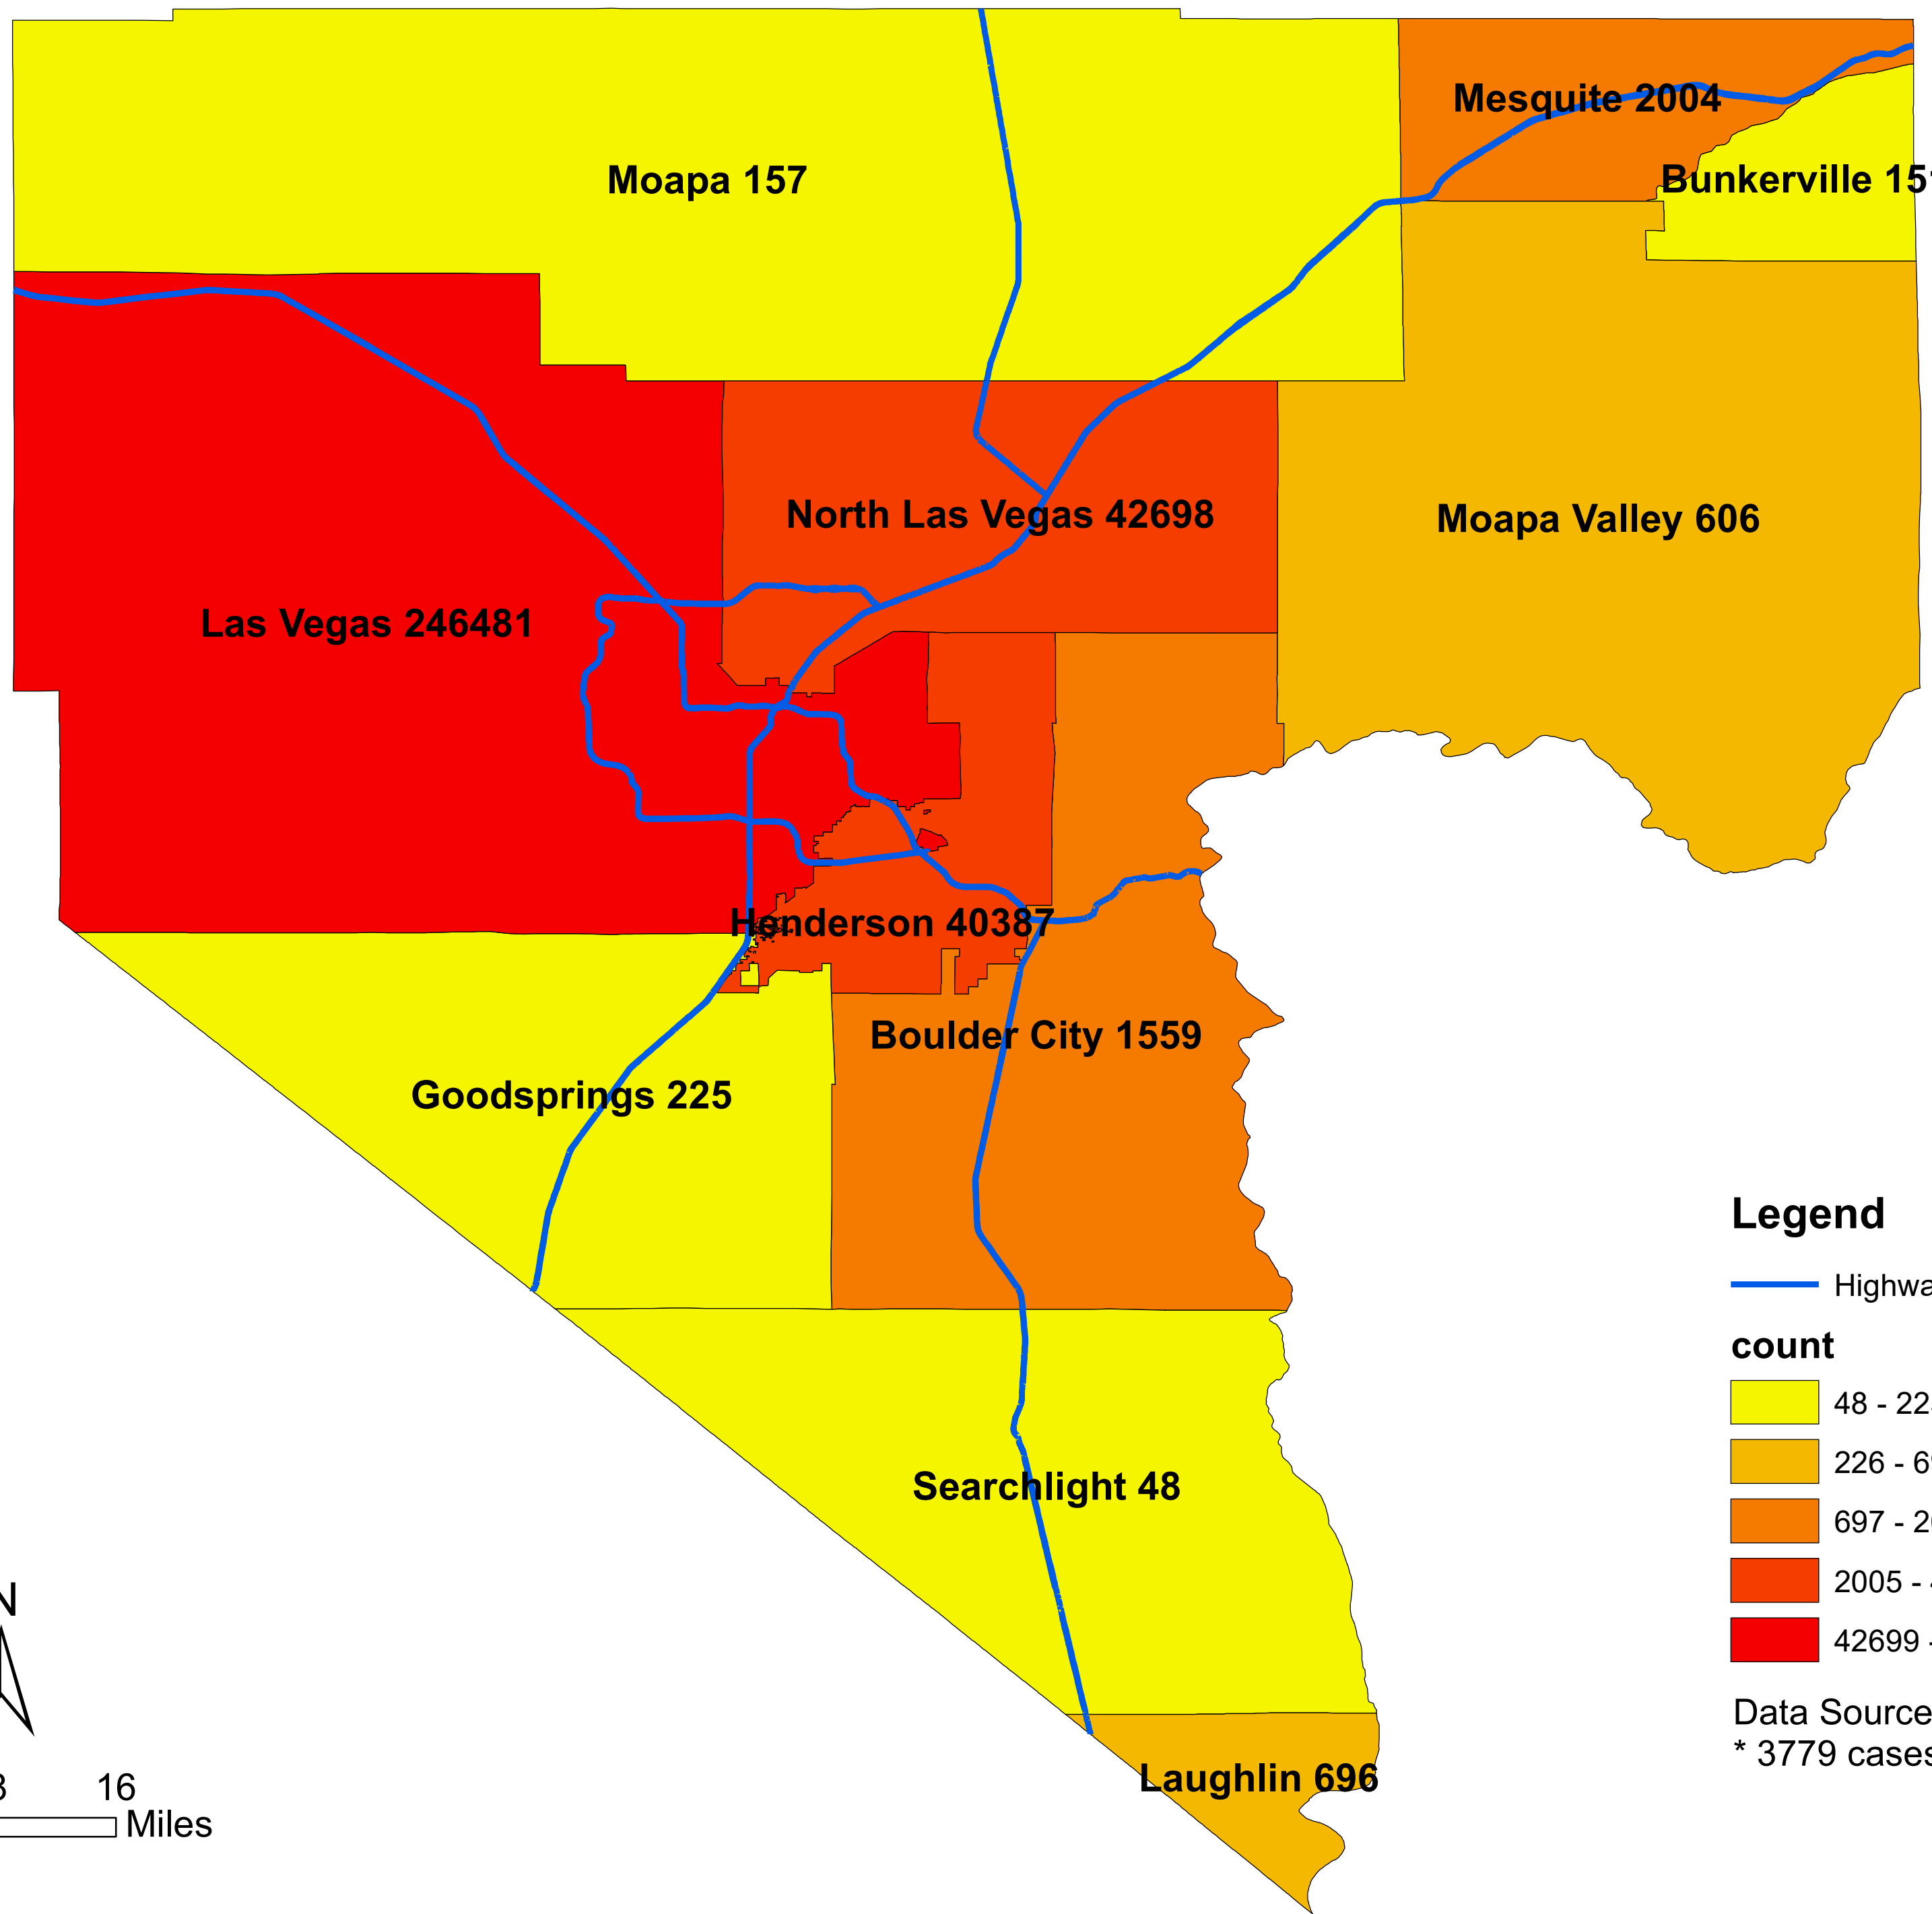

# Number of COVID-19 cases by city in Clark county (11.20.2021)

## Legend

— Highway

### count

Data Source: SNHD

\* 3779 cases without city information

0 4 8 16 Miles