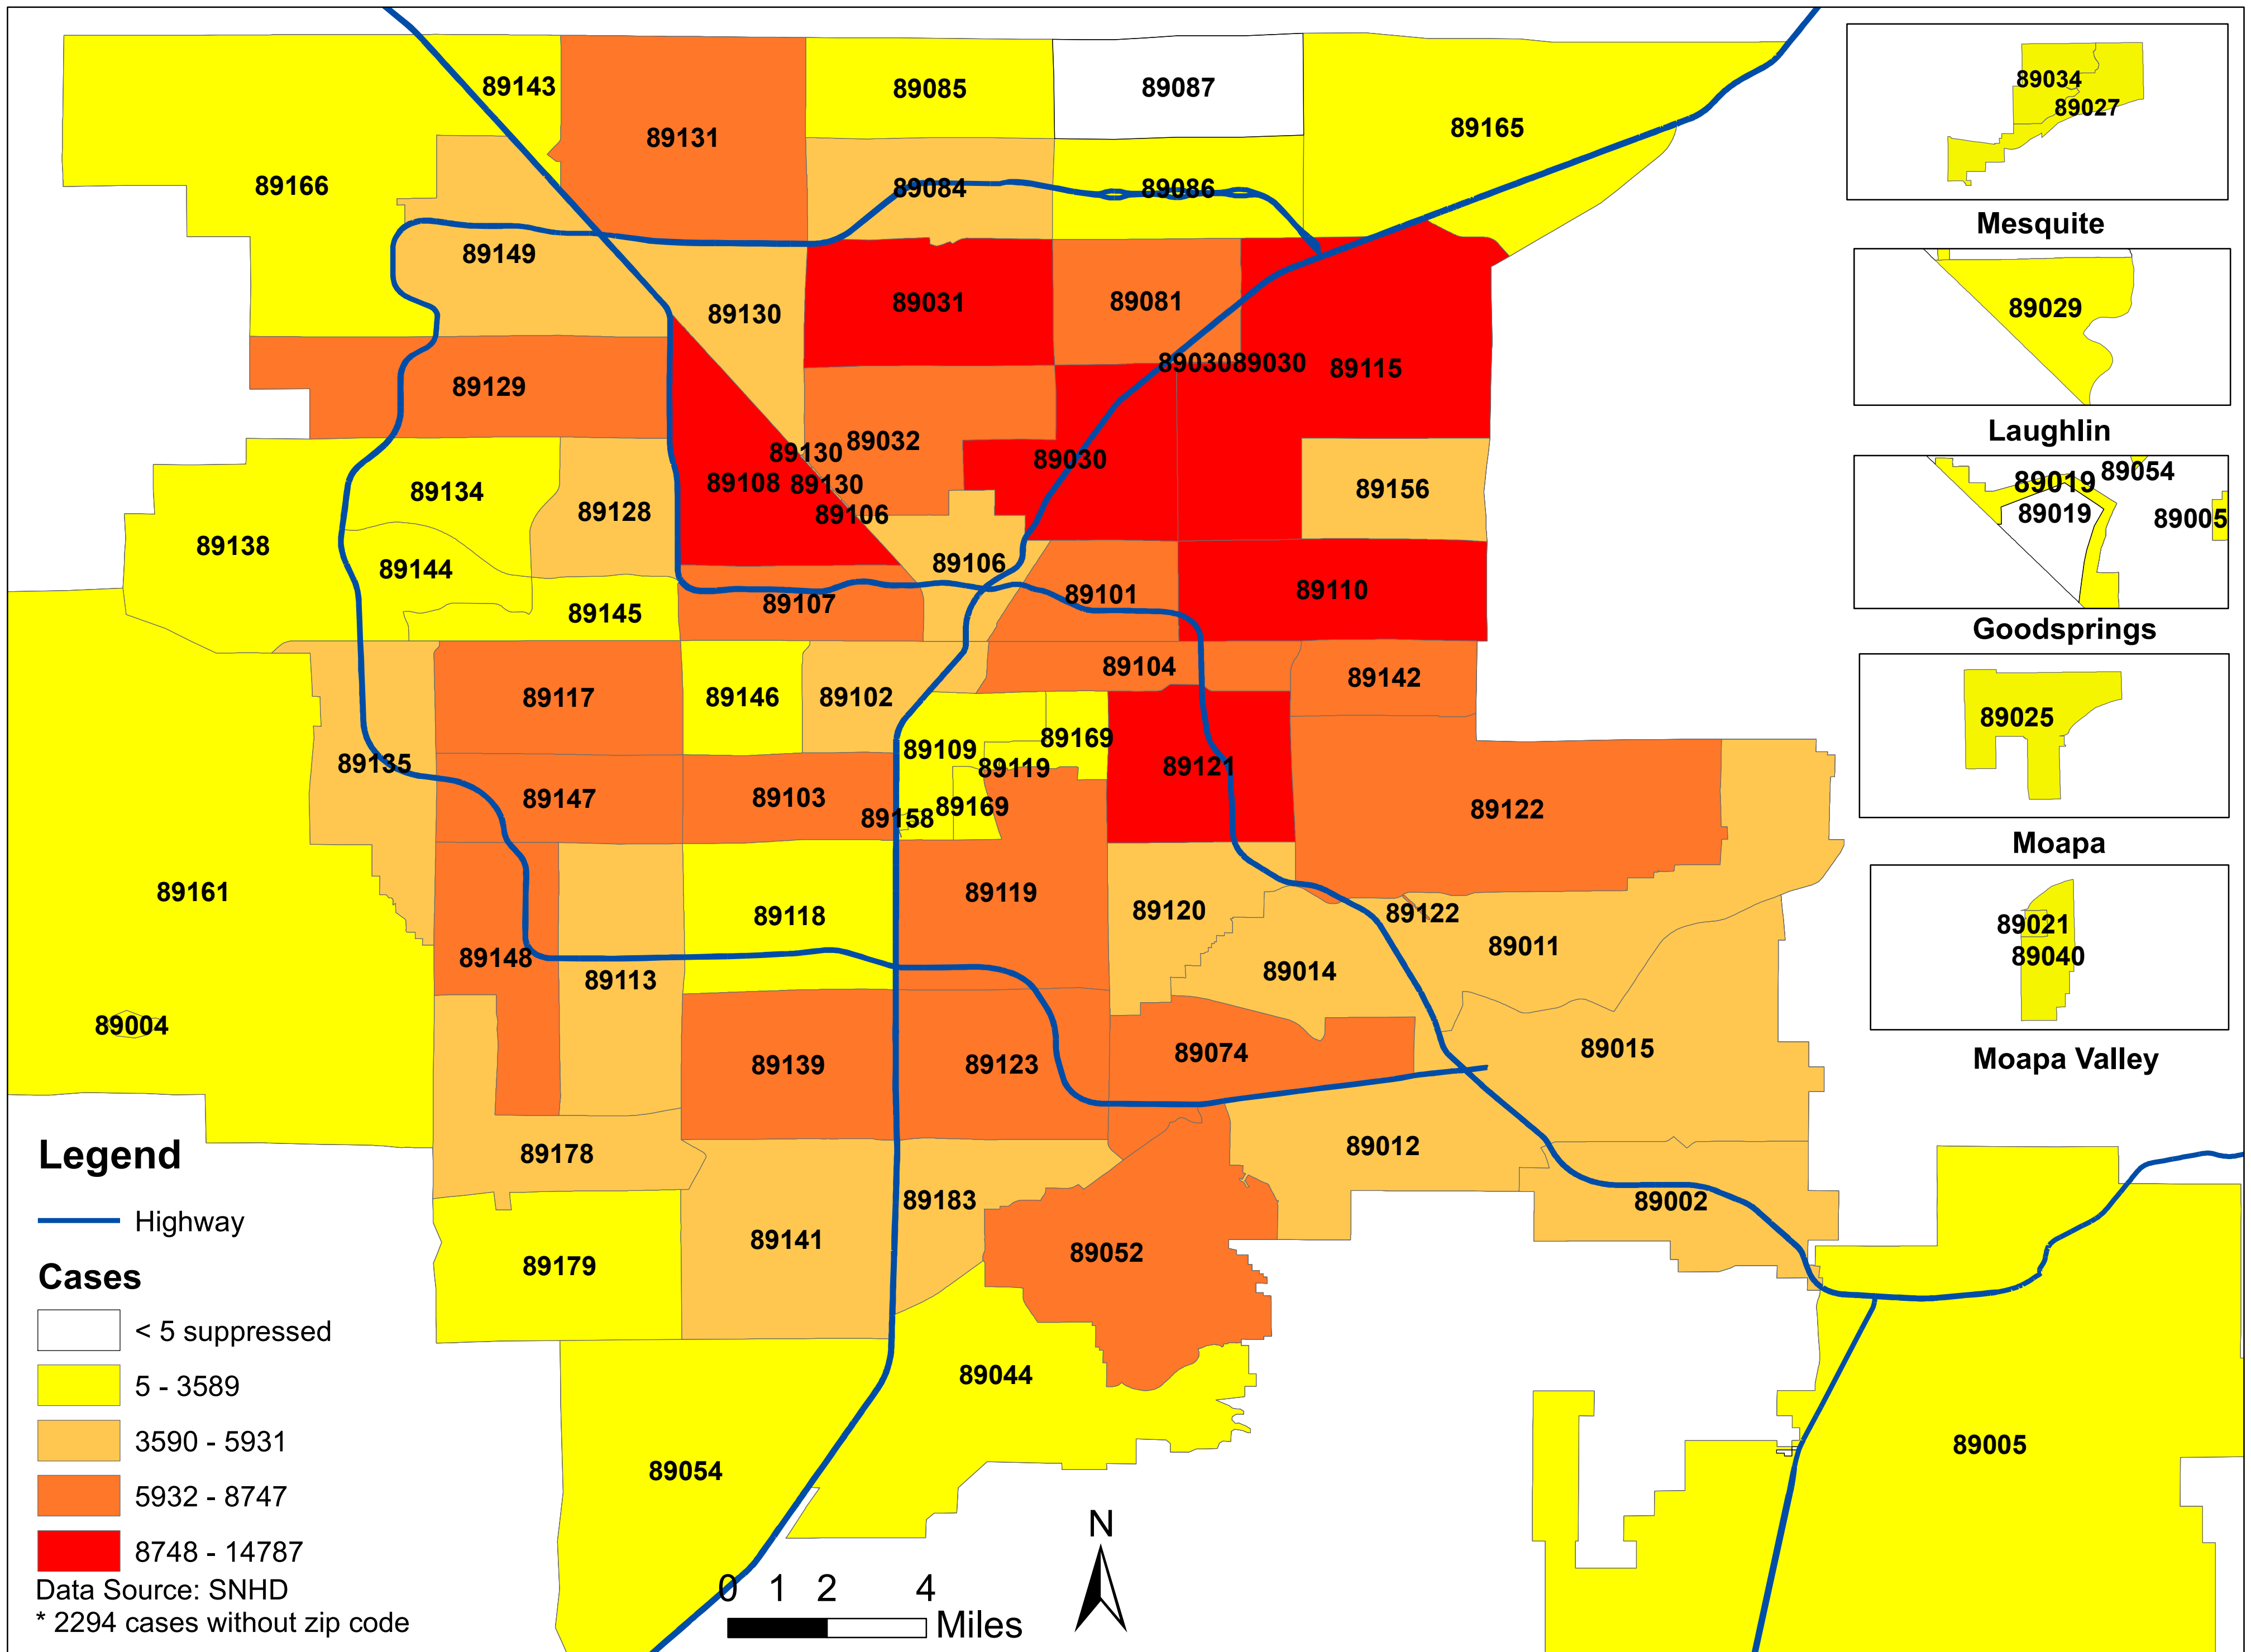

# Number of COVID-19 cases by zip code in Clark county (11.19.2021)

**Note: More than 5 cases reported from 89124**