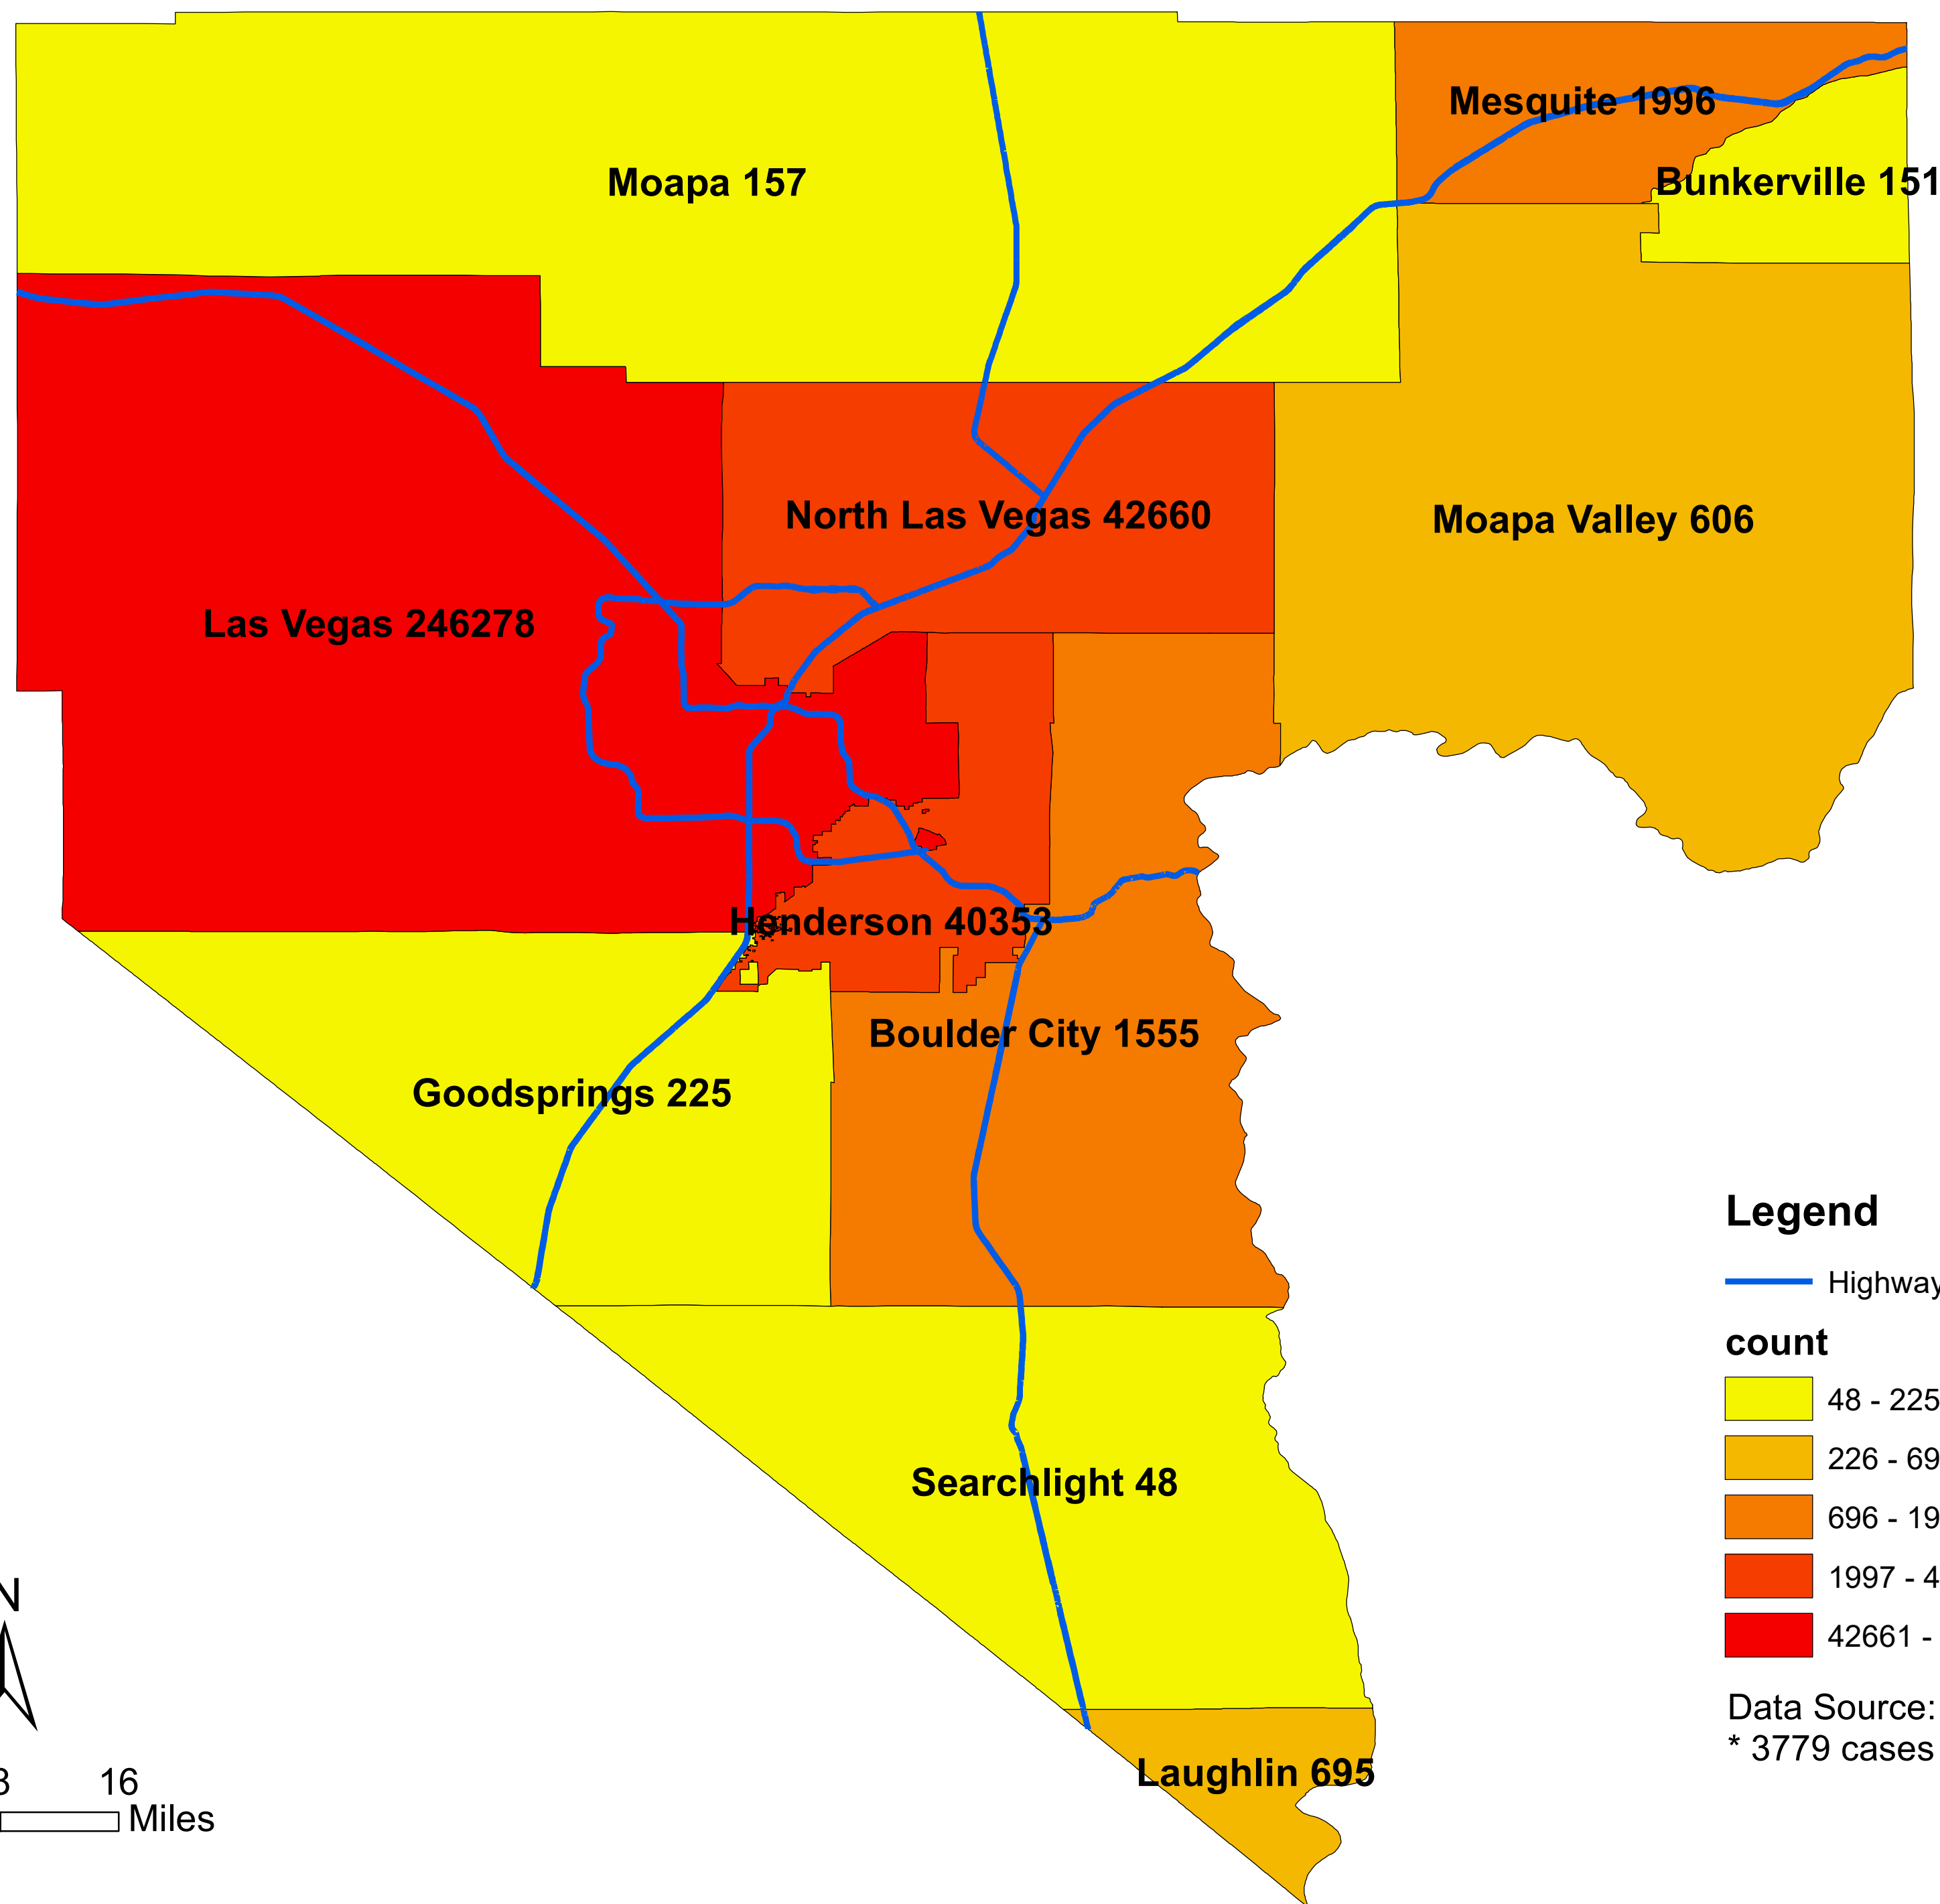

Number of COVID-19 cases by city in Clark county (11.19.2021)

Legend

— Highway

count

- 48 - 225
- 226 - 695
- 696 - 1996
- 1997 - 42660
- 42661 - 246278

Data Source: SNHD
* 3779 cases without city information