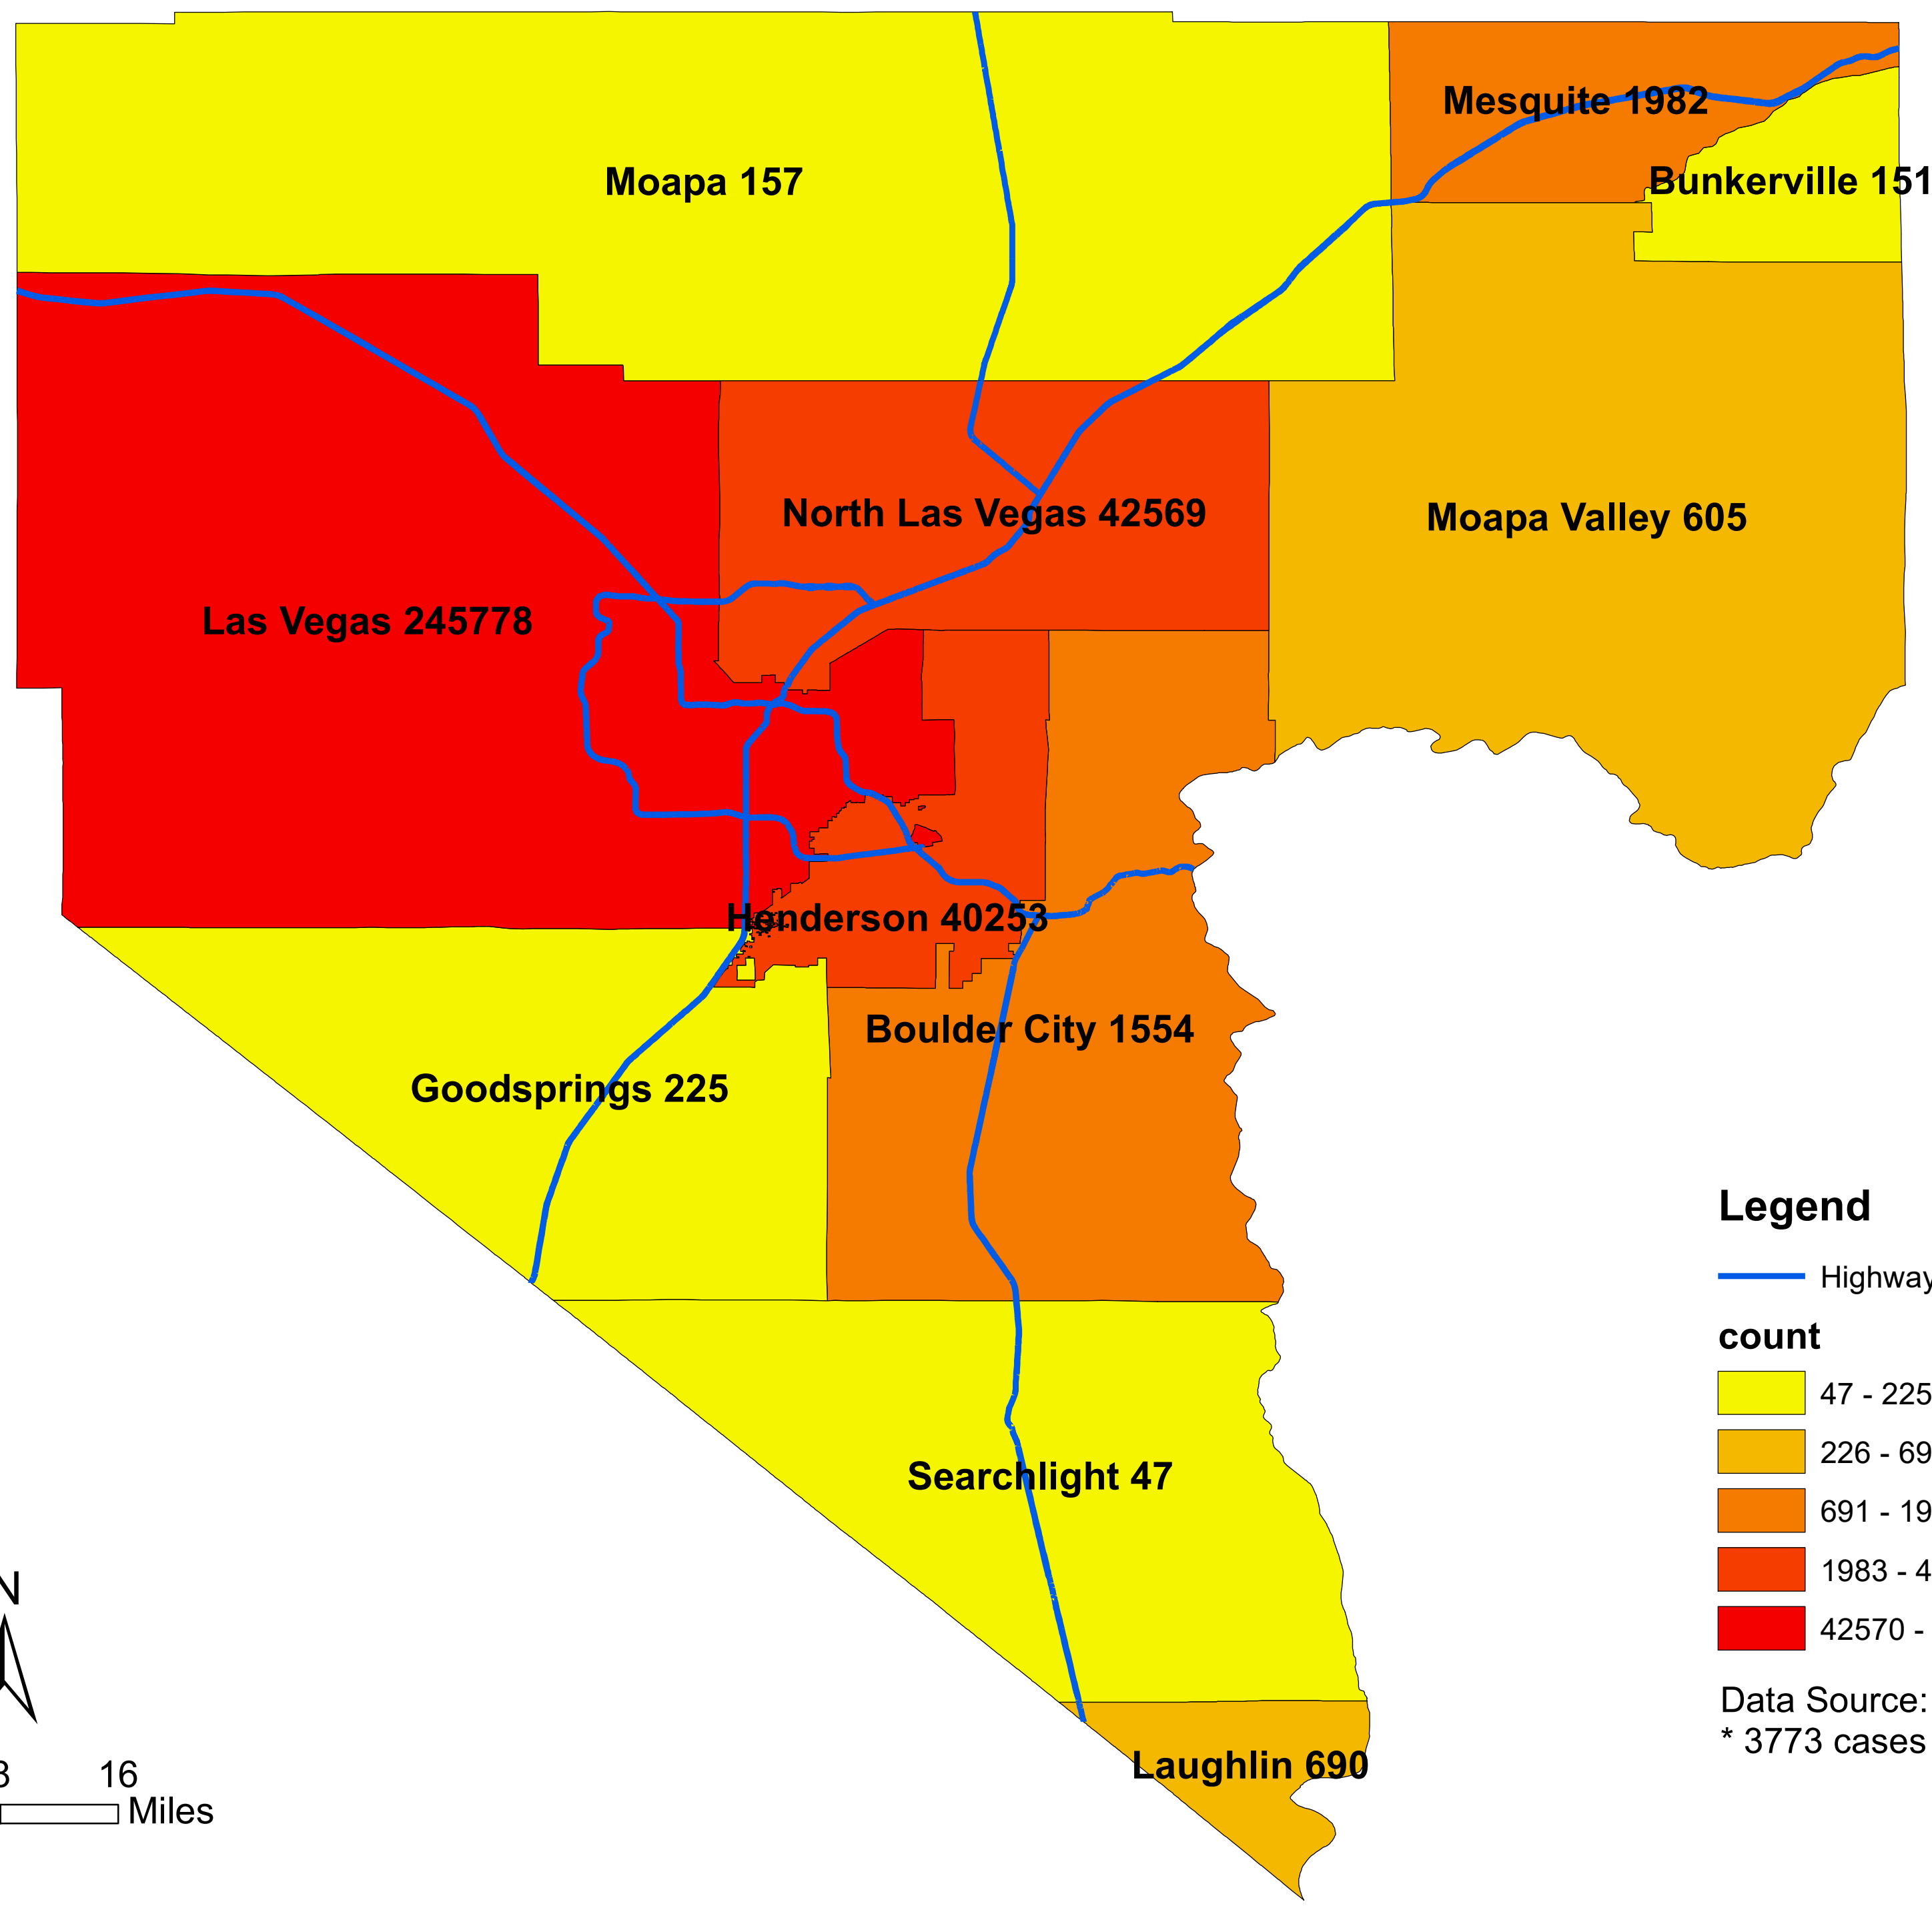

# Number of COVID-19 cases by city in Clark county (11.18.2021)

## Legend

— Highway

### count

- 47 - 225
- 226 - 690
- 691 - 1982
- 1983 - 42569
- 42570 - 245778

Data Source: SNHD  
\* 3773 cases without city information