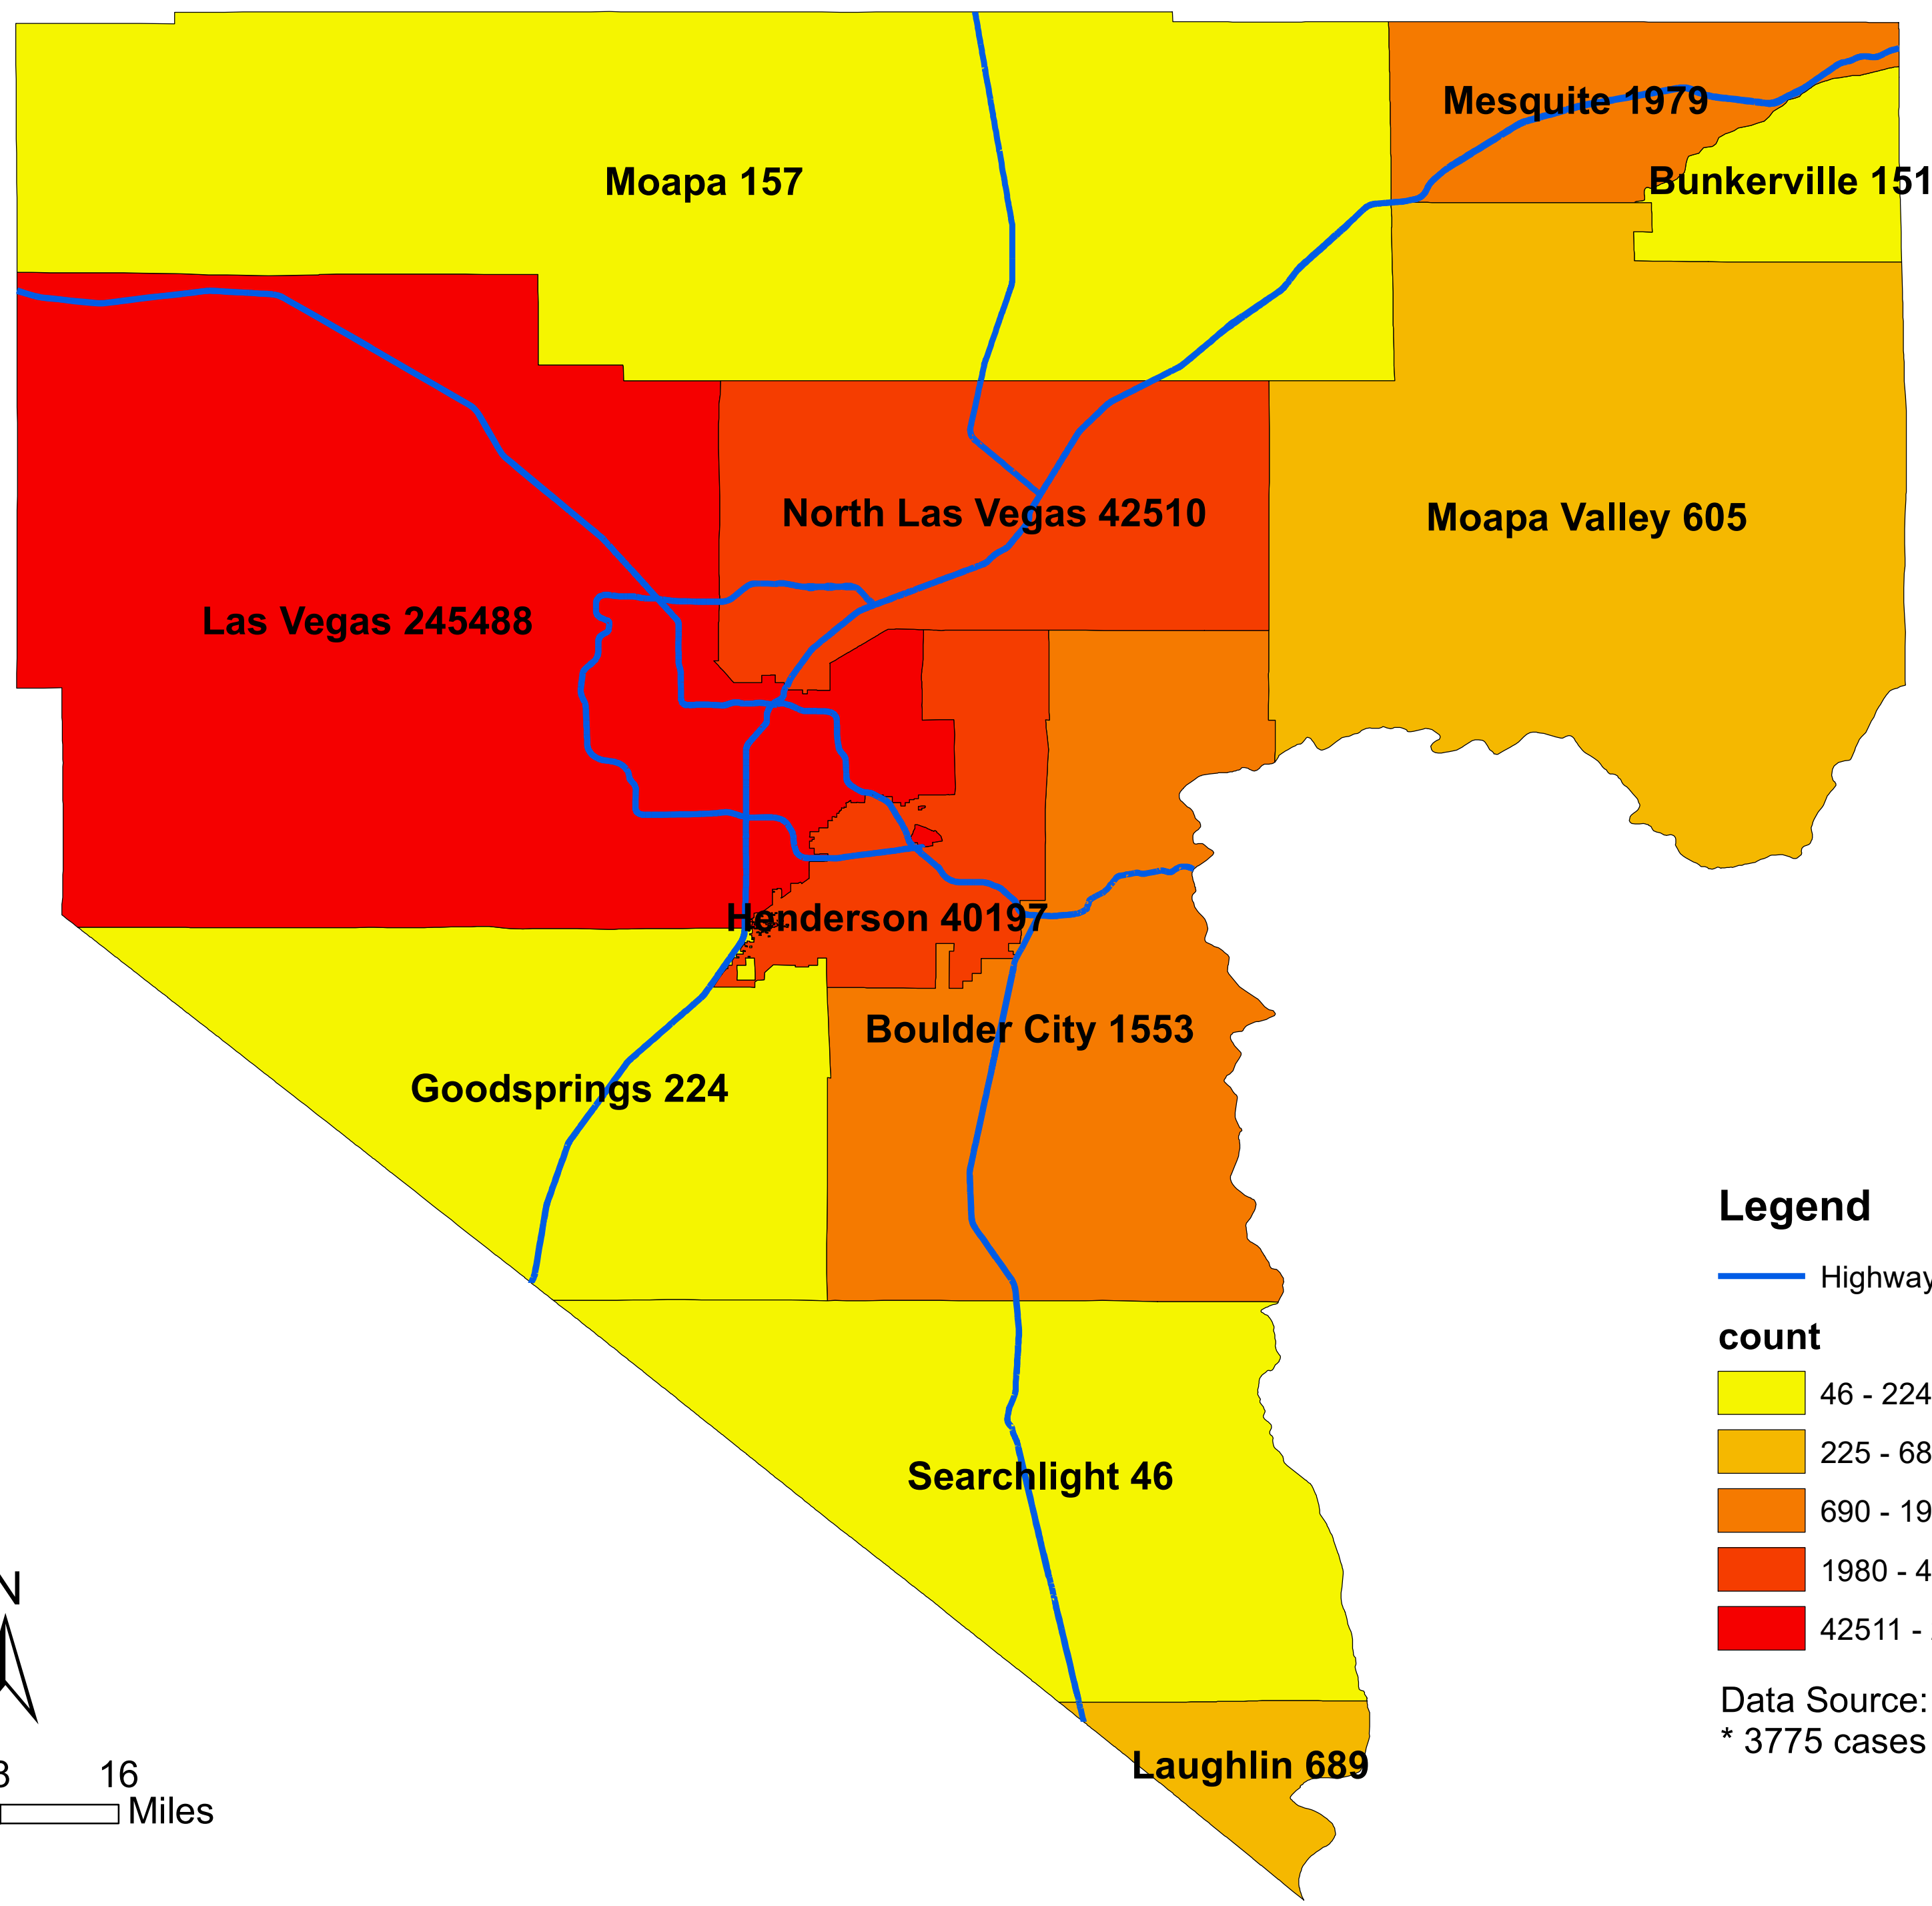

Number of COVID-19 cases by city in Clark county (11.17.2021)

Legend

— Highway

count

- 46 - 224
- 225 - 689
- 690 - 1979
- 1980 - 42510
- 42511 - 245488

Data Source: SNHD
* 3775 cases without city information