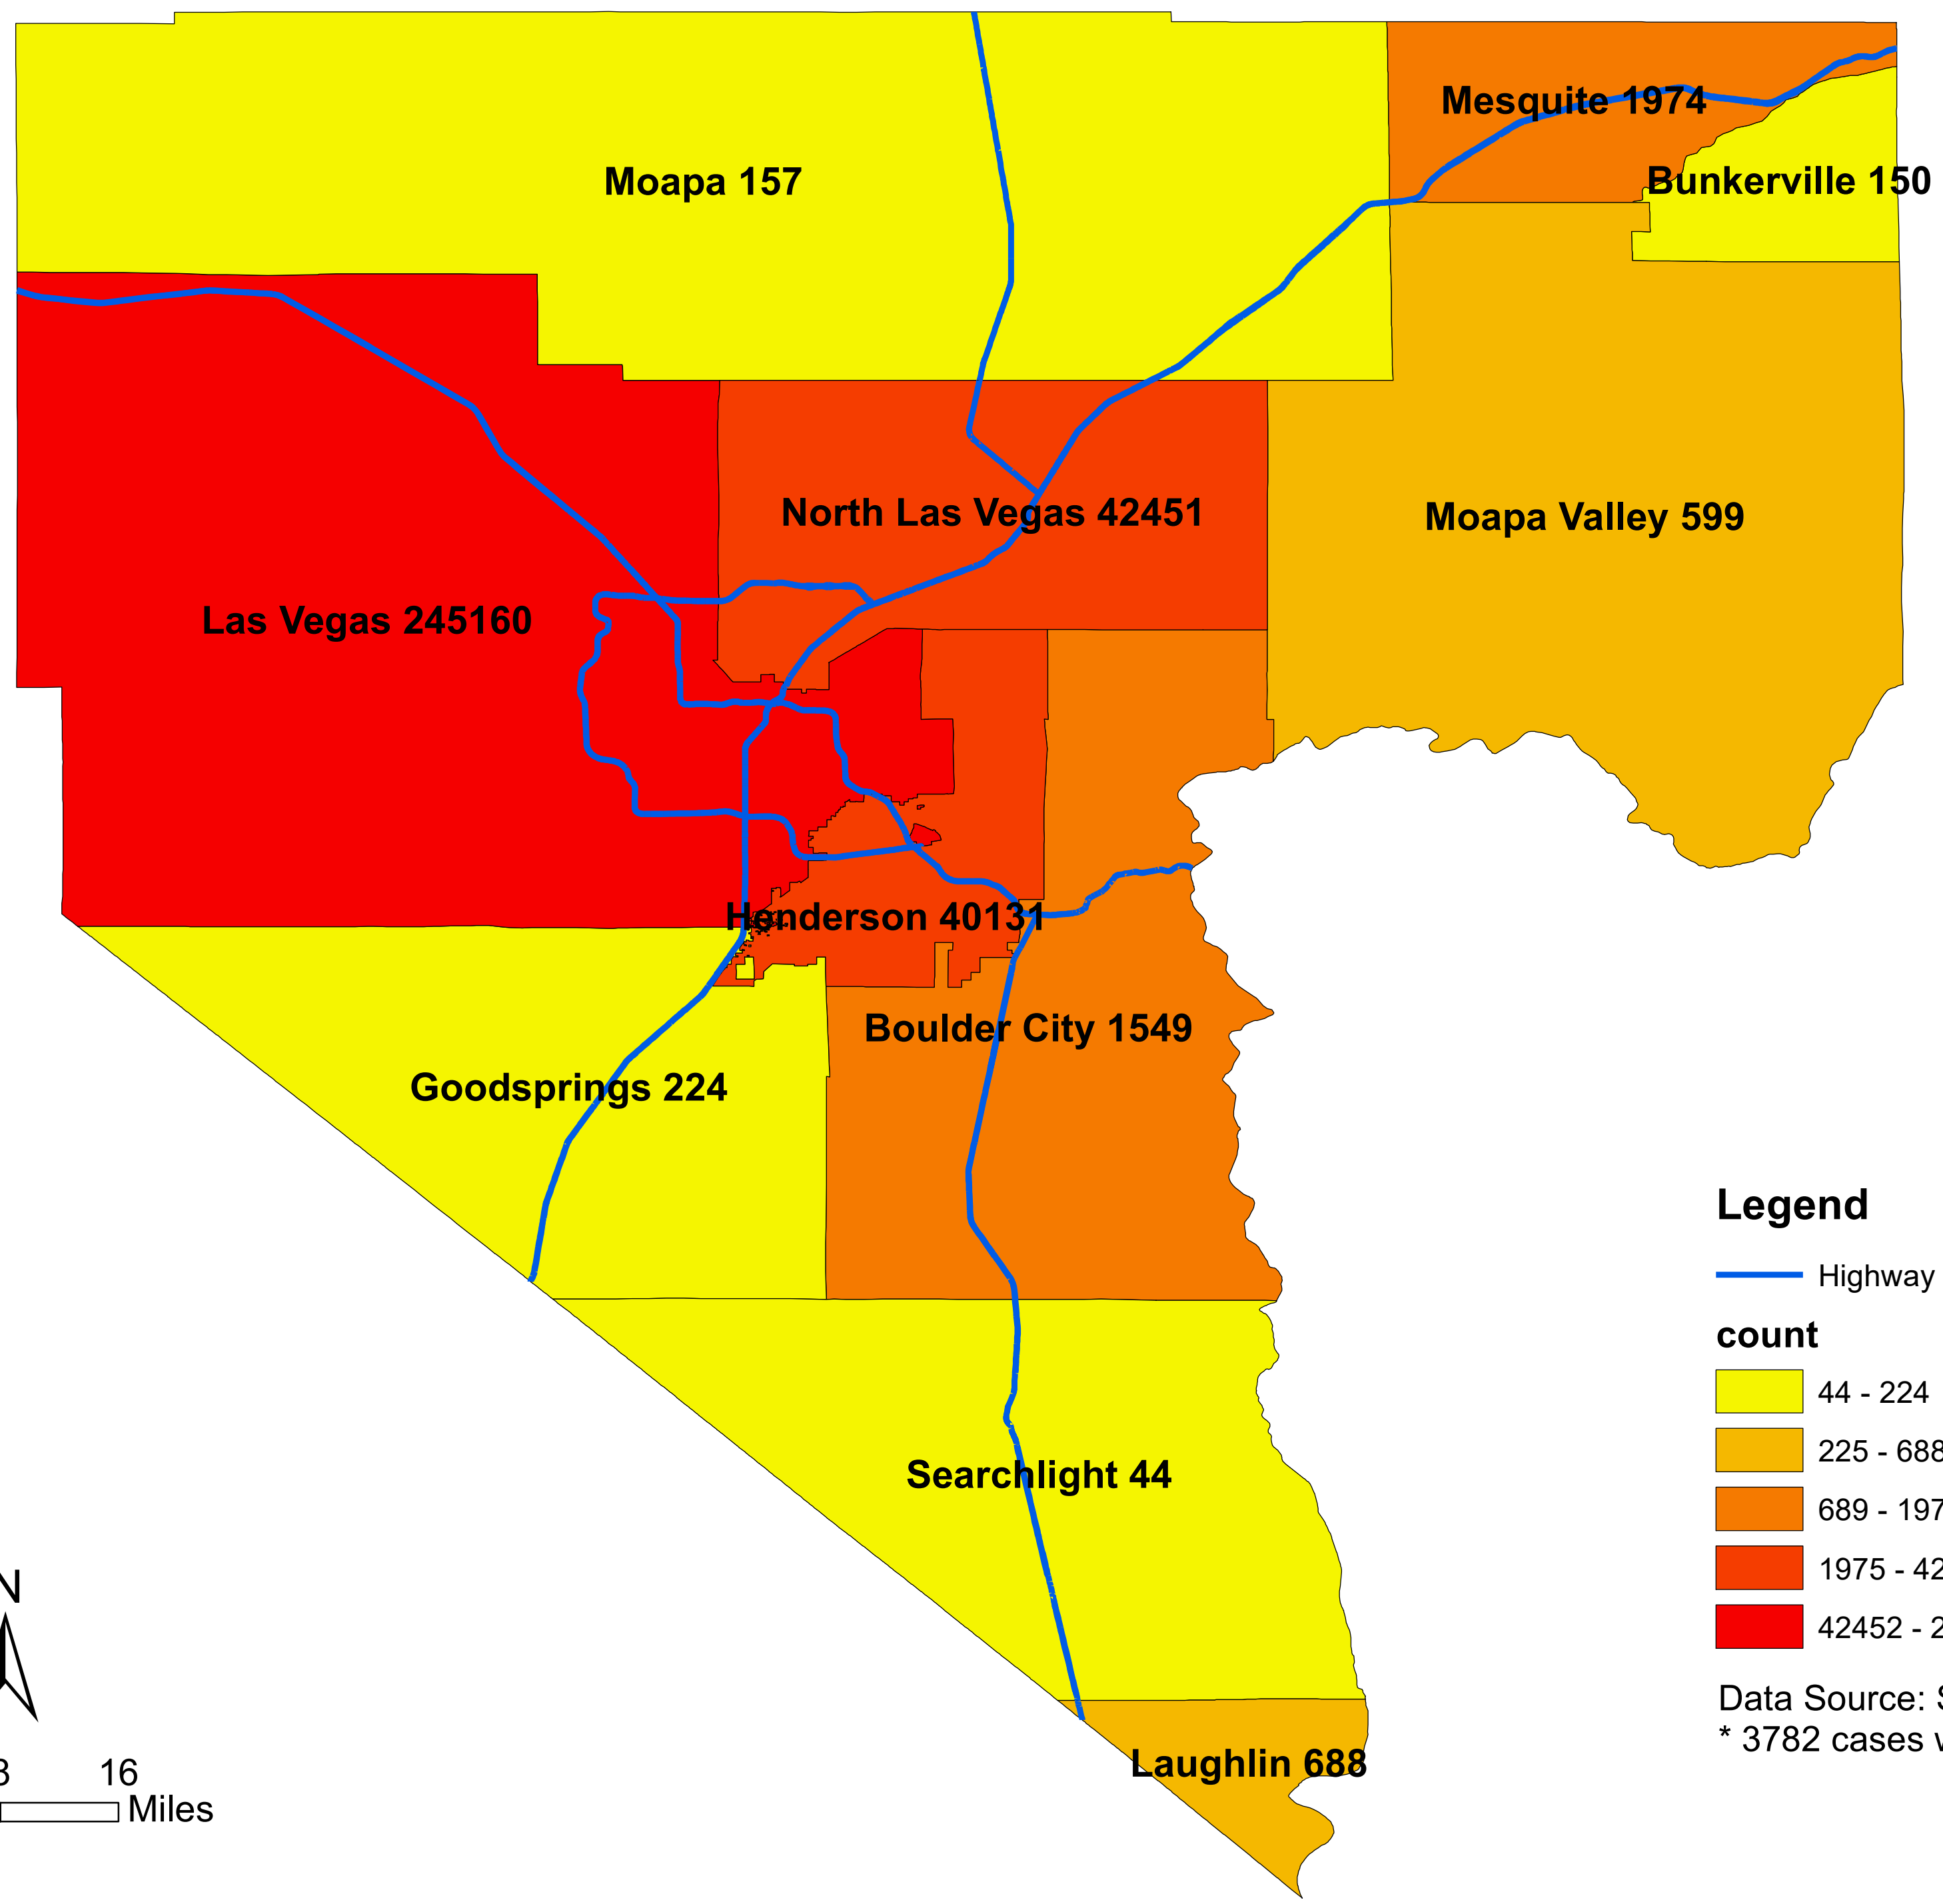

Number of COVID-19 cases by city in Clark county (11.16.2021)

Data Source: SNHD
* 3782 cases without city information