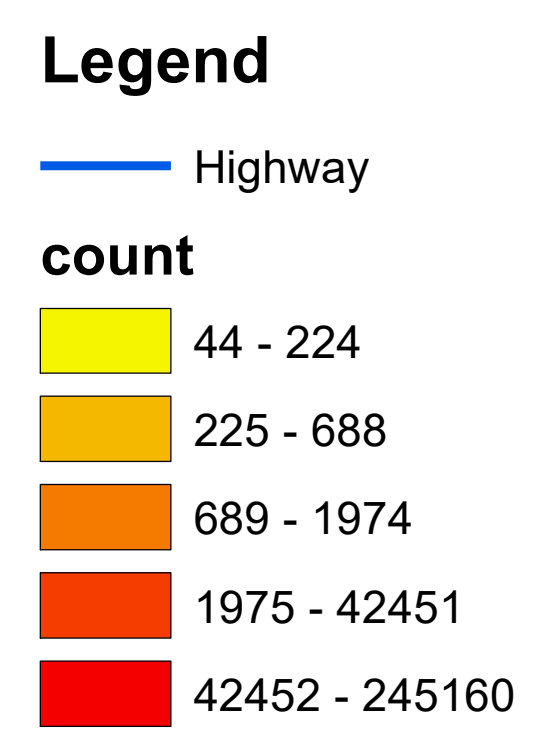

Number of COVID-19 cases by city in Clark county (11.16.2021)

Data Source: SNHD
* 3782 cases without city information