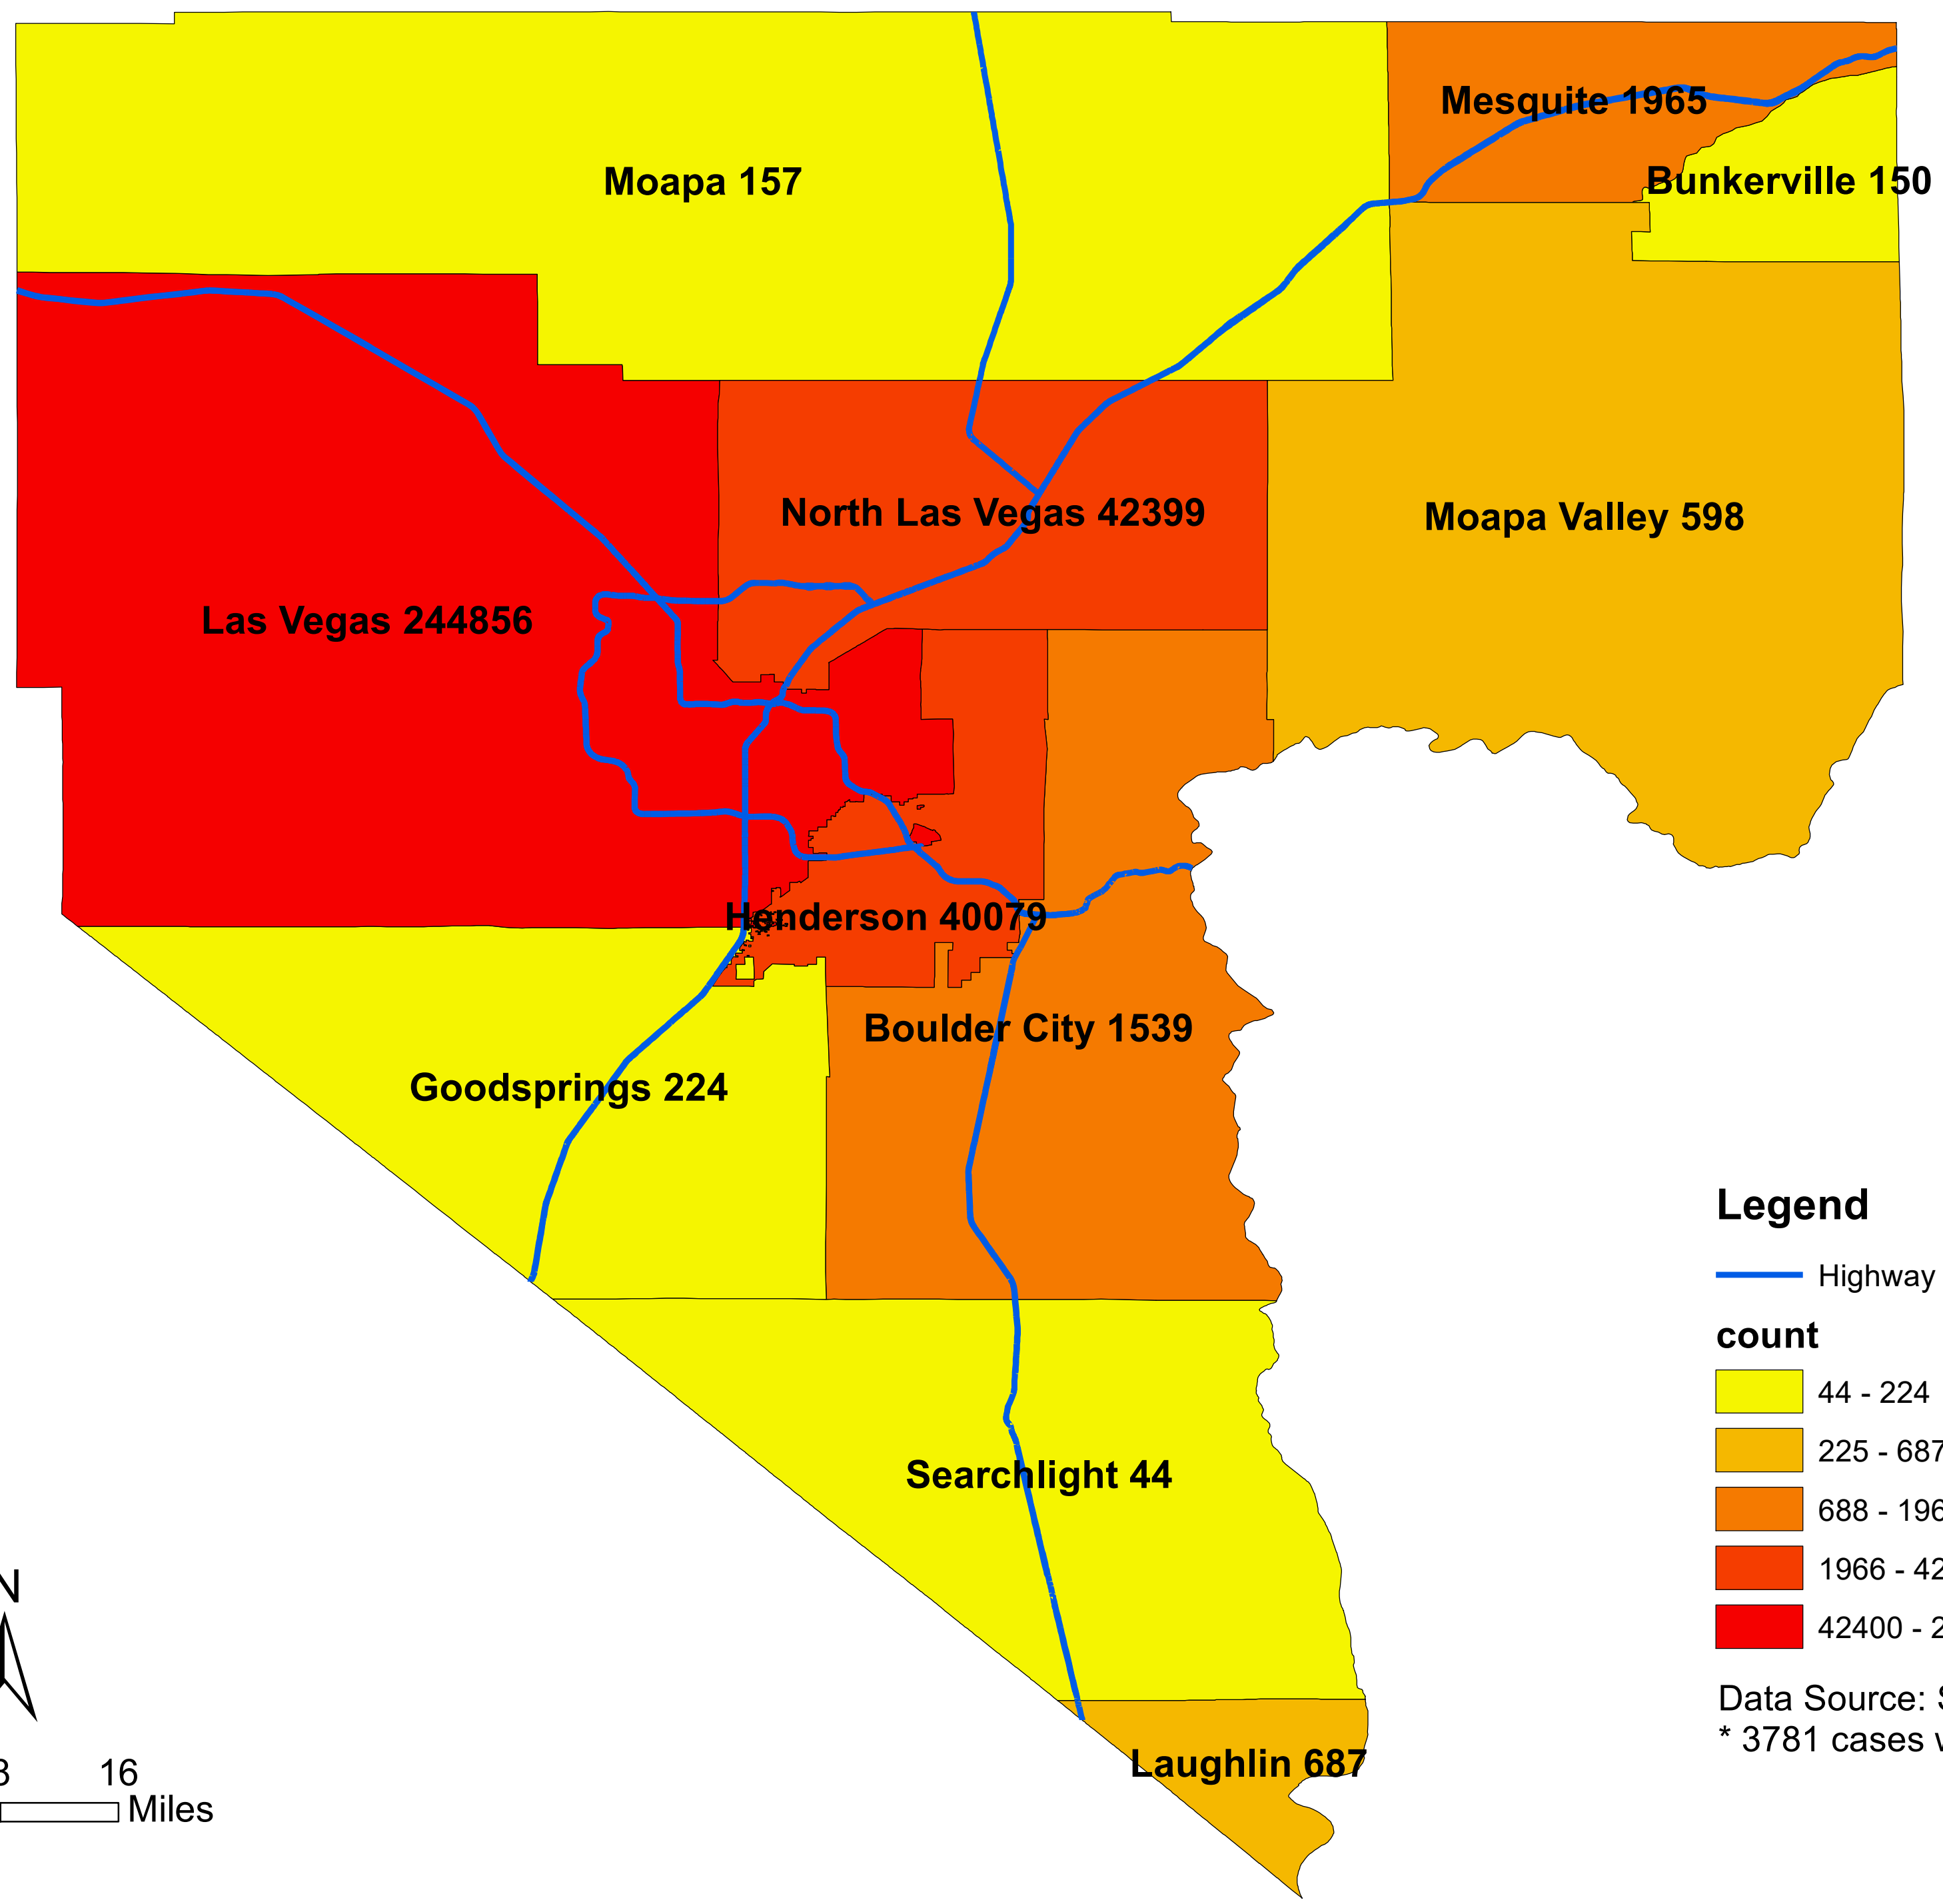

Number of COVID-19 cases by city in Clark county (11.15.2021)

Legend

— Highway

count

- 44 - 224
- 225 - 687
- 688 - 1965
- 1966 - 42399
- 42400 - 244856

Data Source: SNHD
* 3781 cases without city information