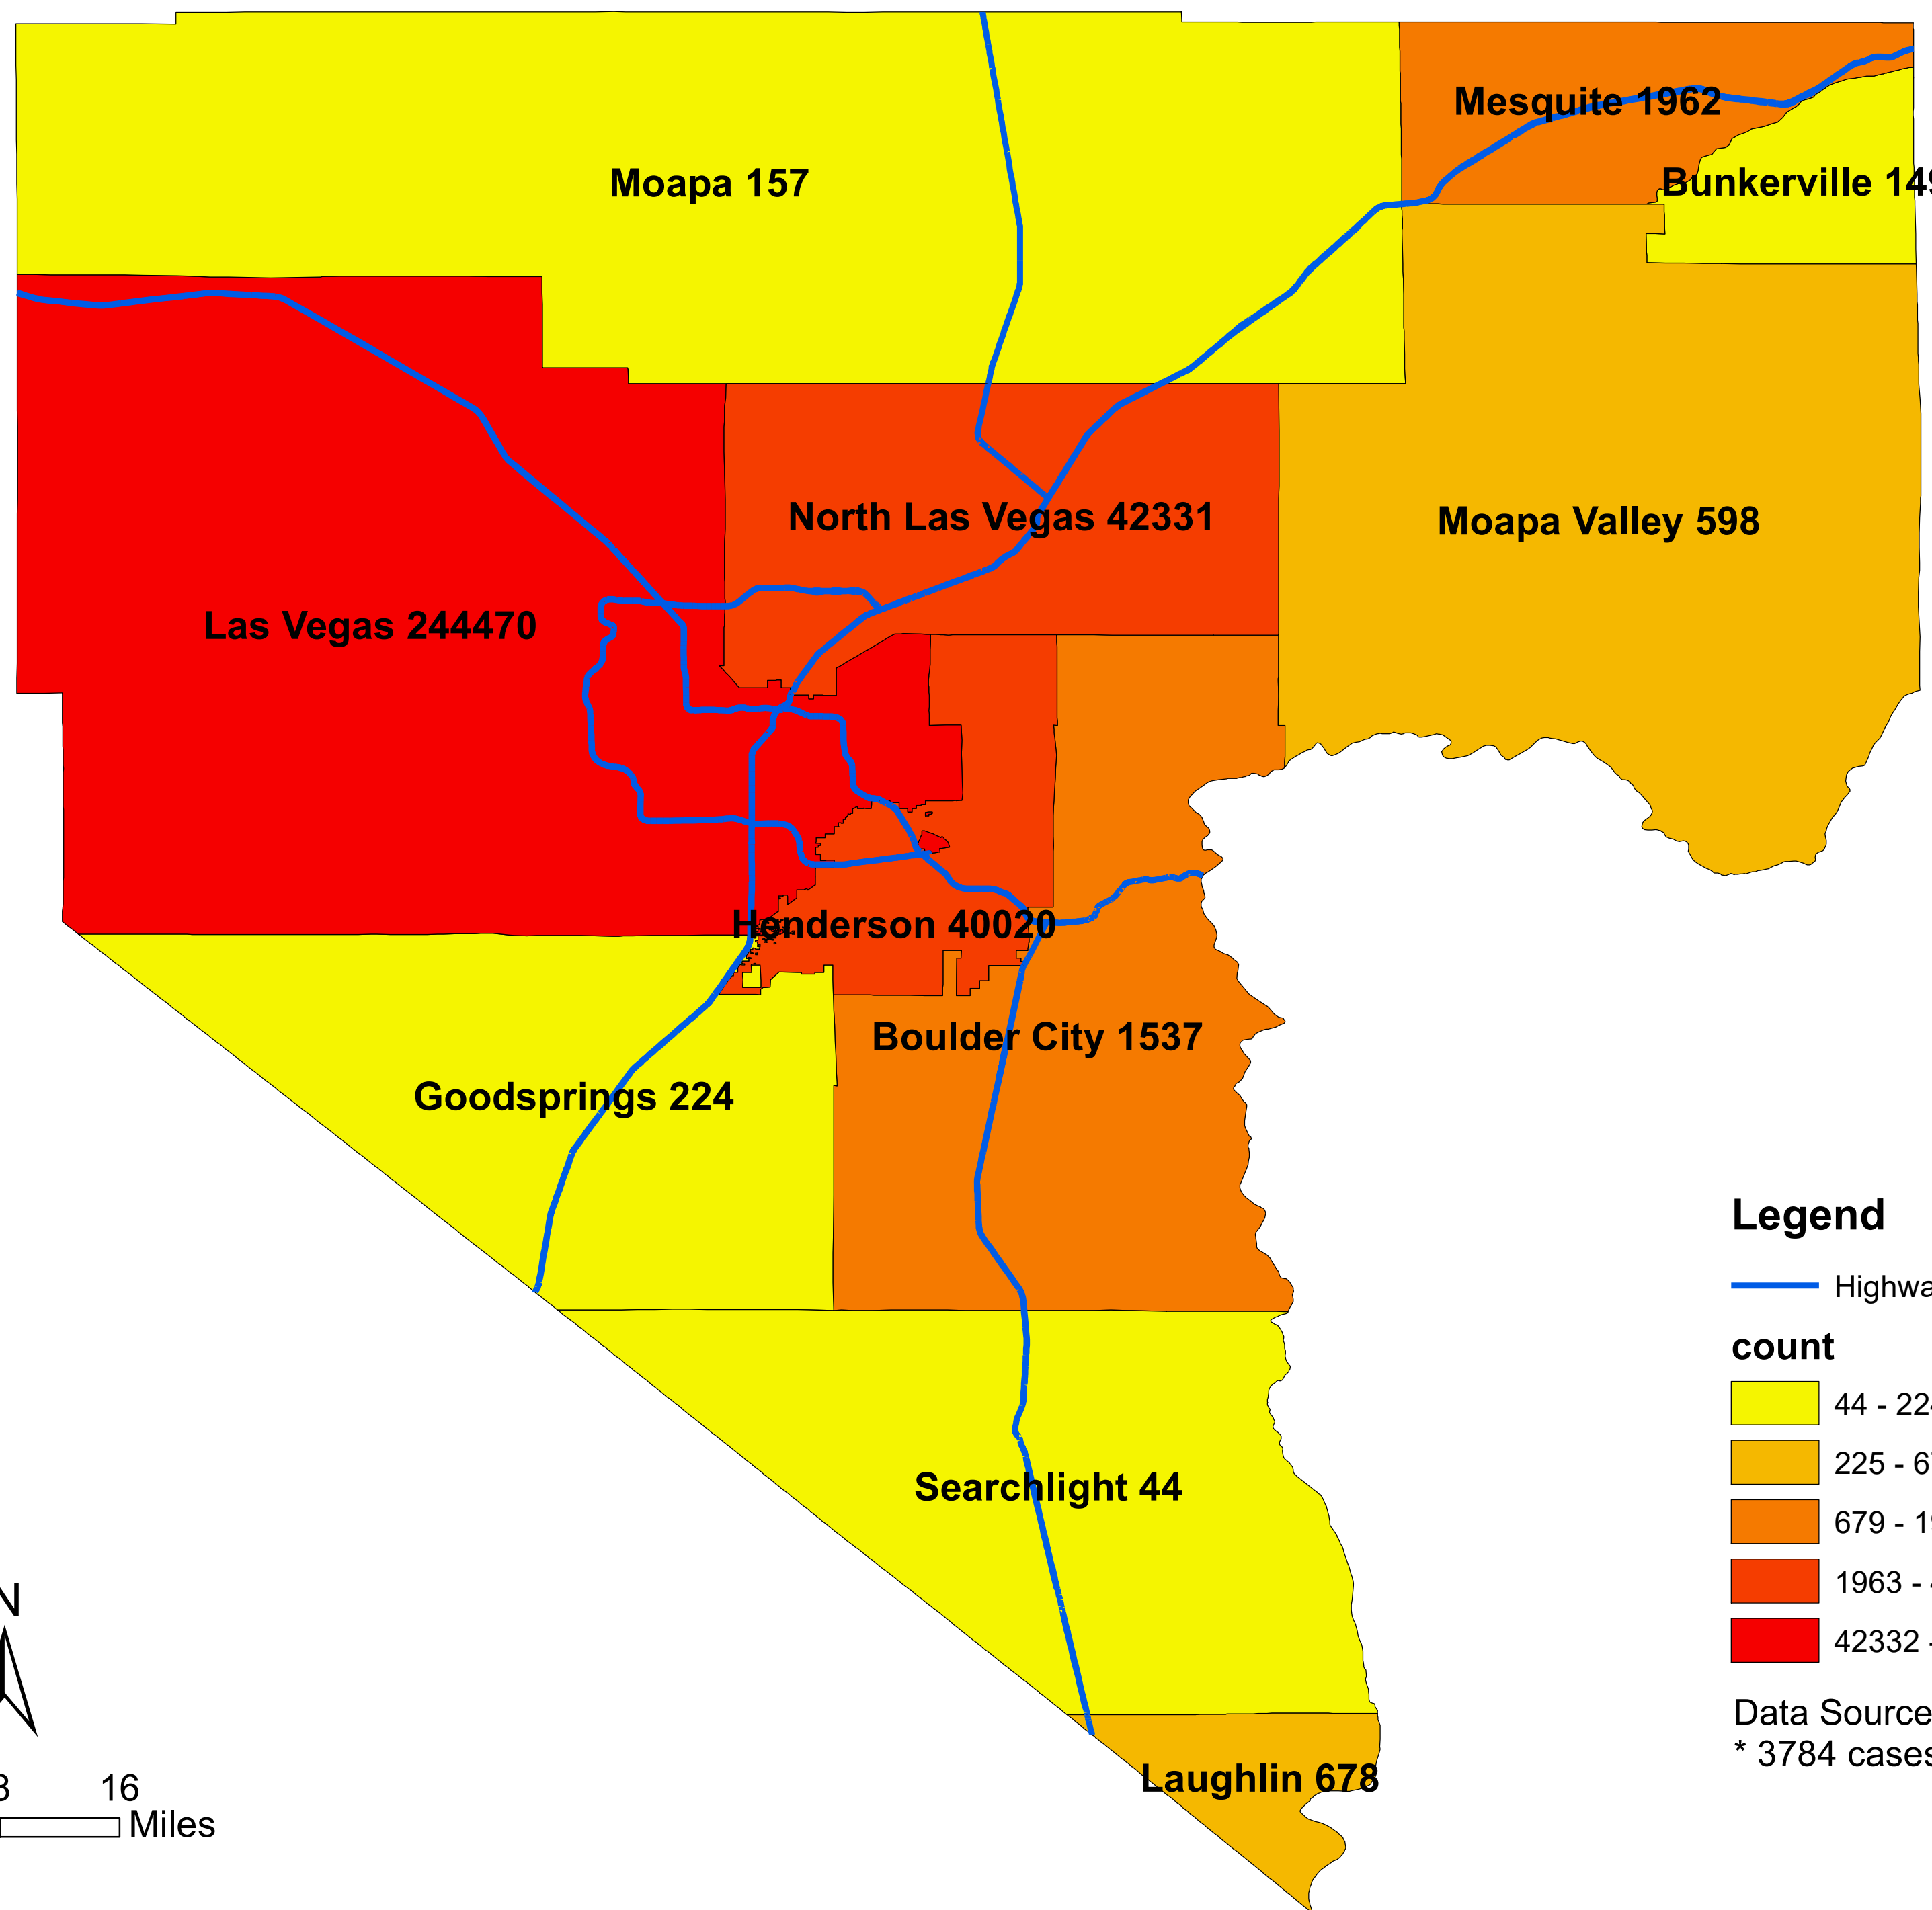

Number of COVID-19 cases by city in Clark county (11.14.2021)

Legend

— Highway

count

- 44 - 224
- 225 - 678
- 679 - 1962
- 1963 - 42331
- 42332 - 244470

Data Source: SNHD
* 3784 cases without city information