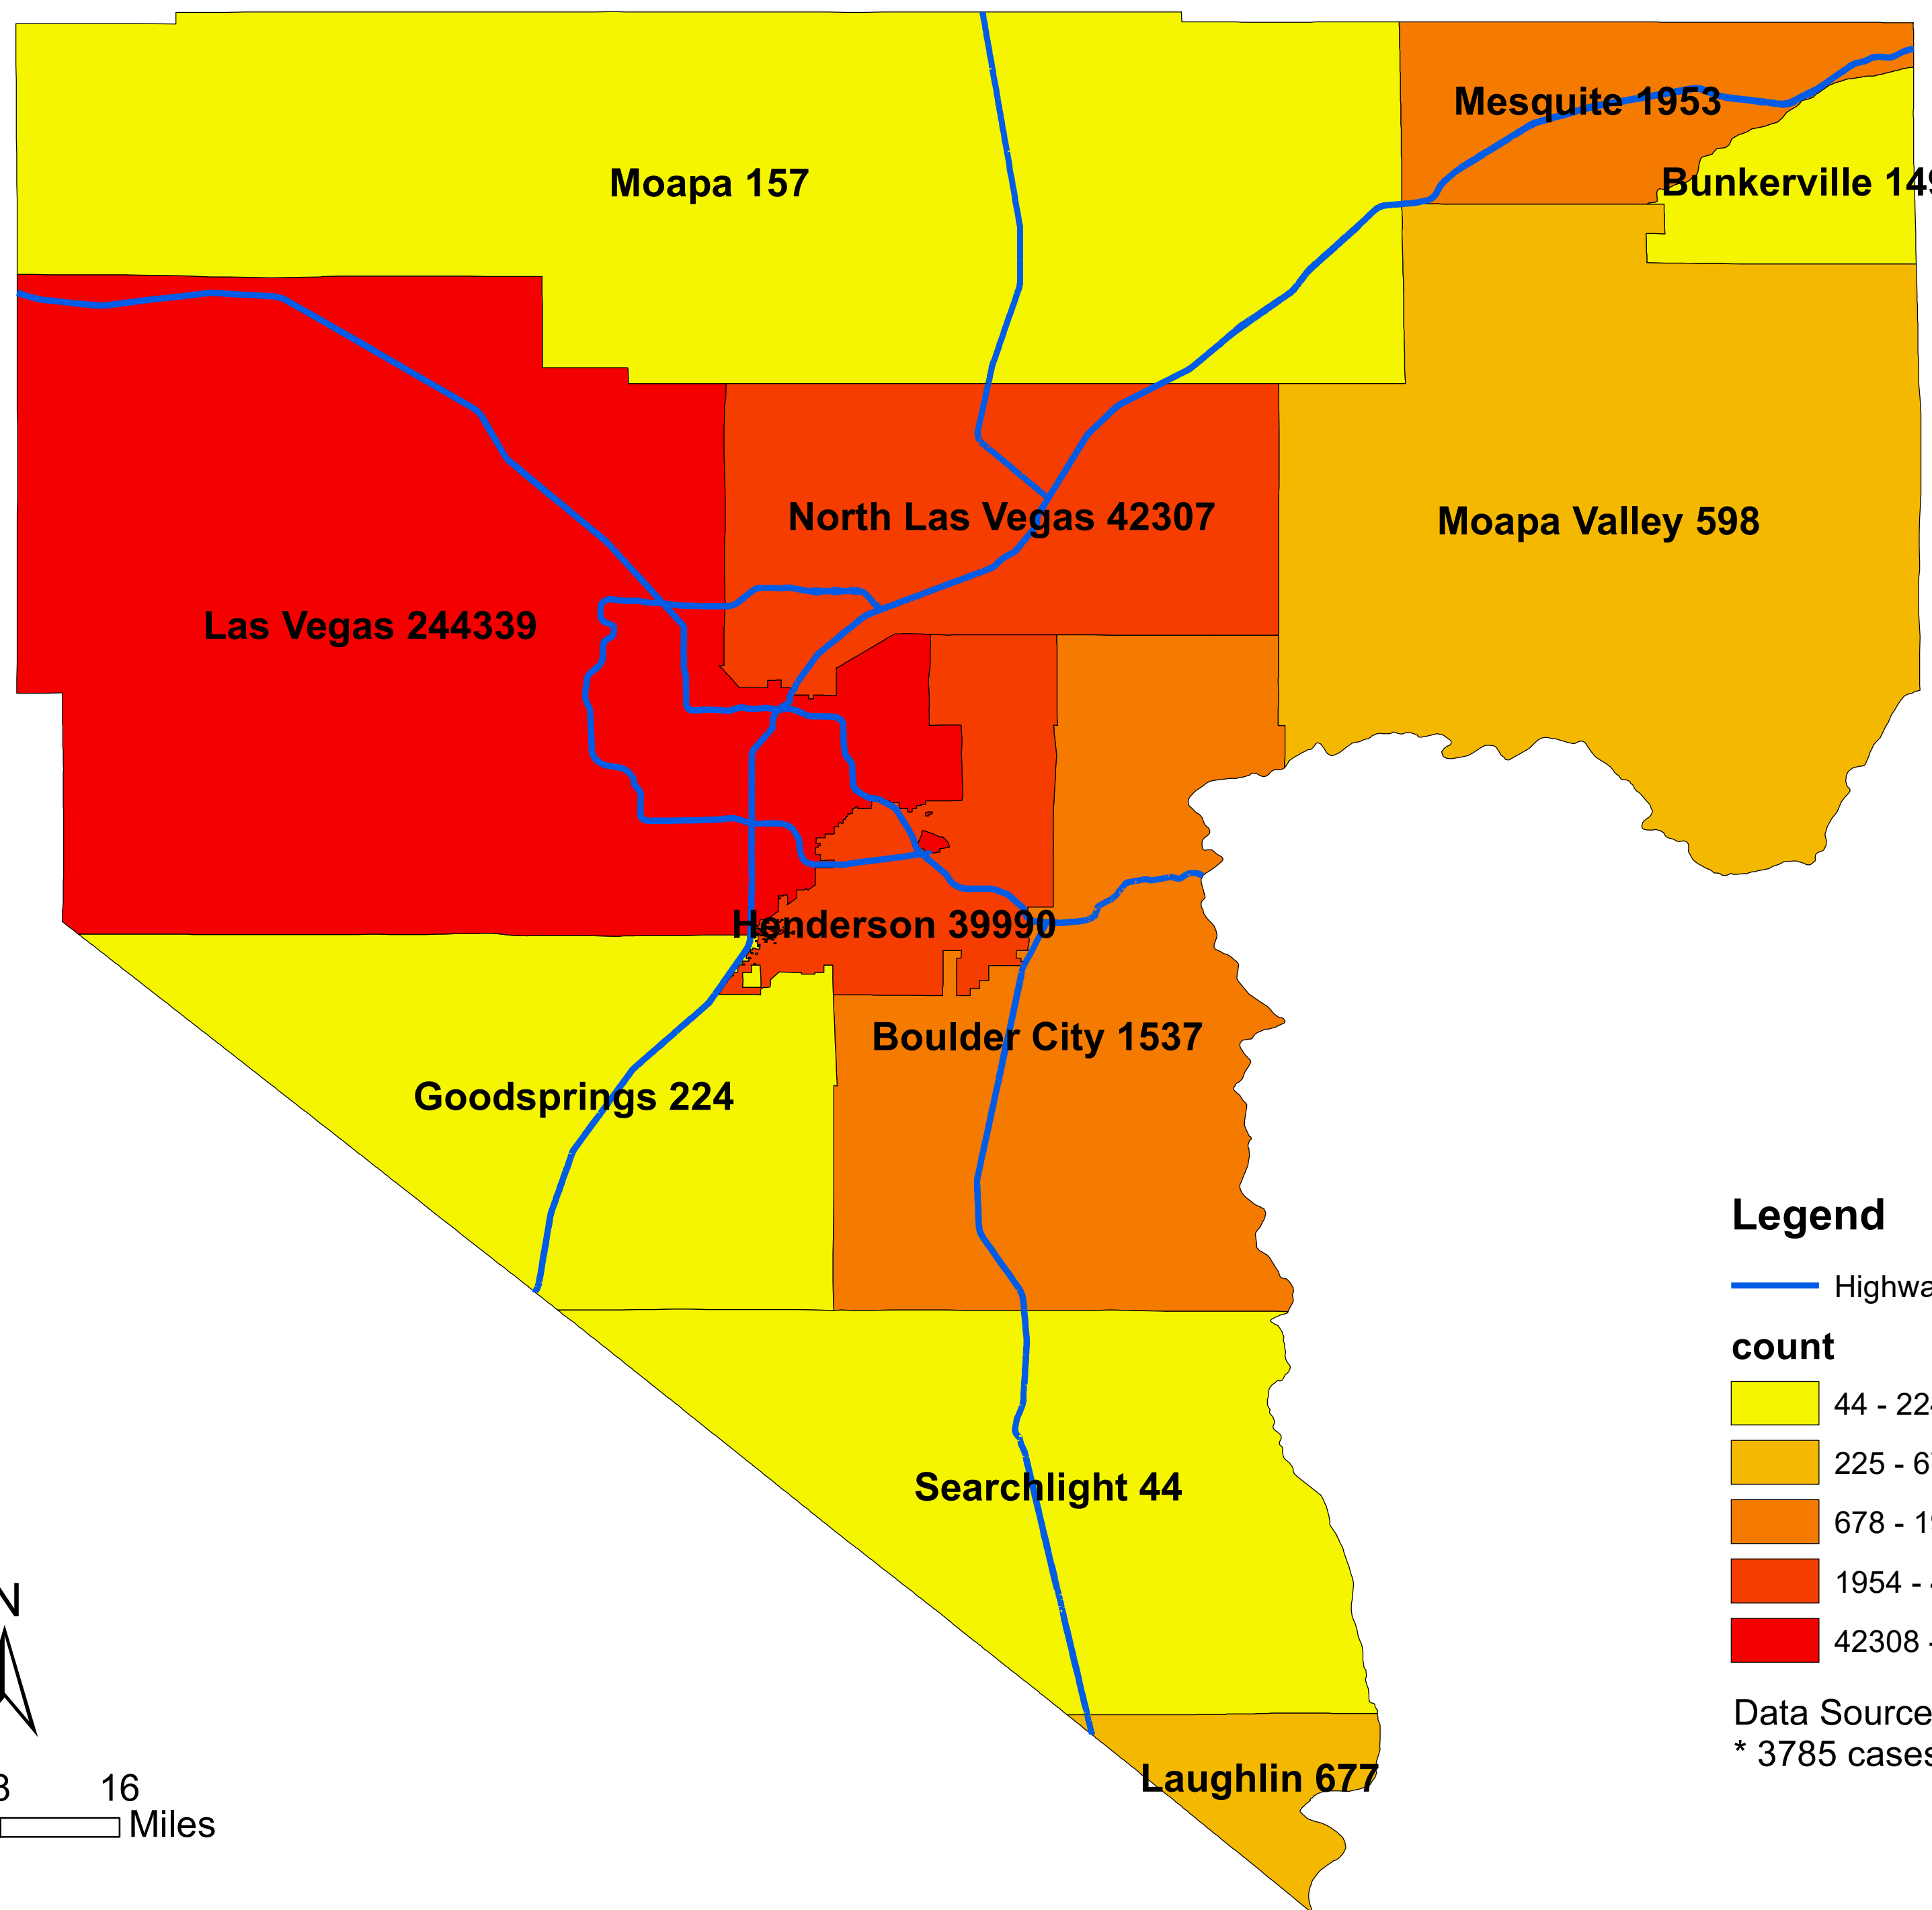

# Number of COVID-19 cases by city in Clark county (11.13.2021)

## Legend

— Highway

### count

- 44 - 224
- 225 - 677
- 678 - 1953
- 1954 - 42307
- 42308 - 244339

Data Source: SNHD  
\* 3785 cases without city information