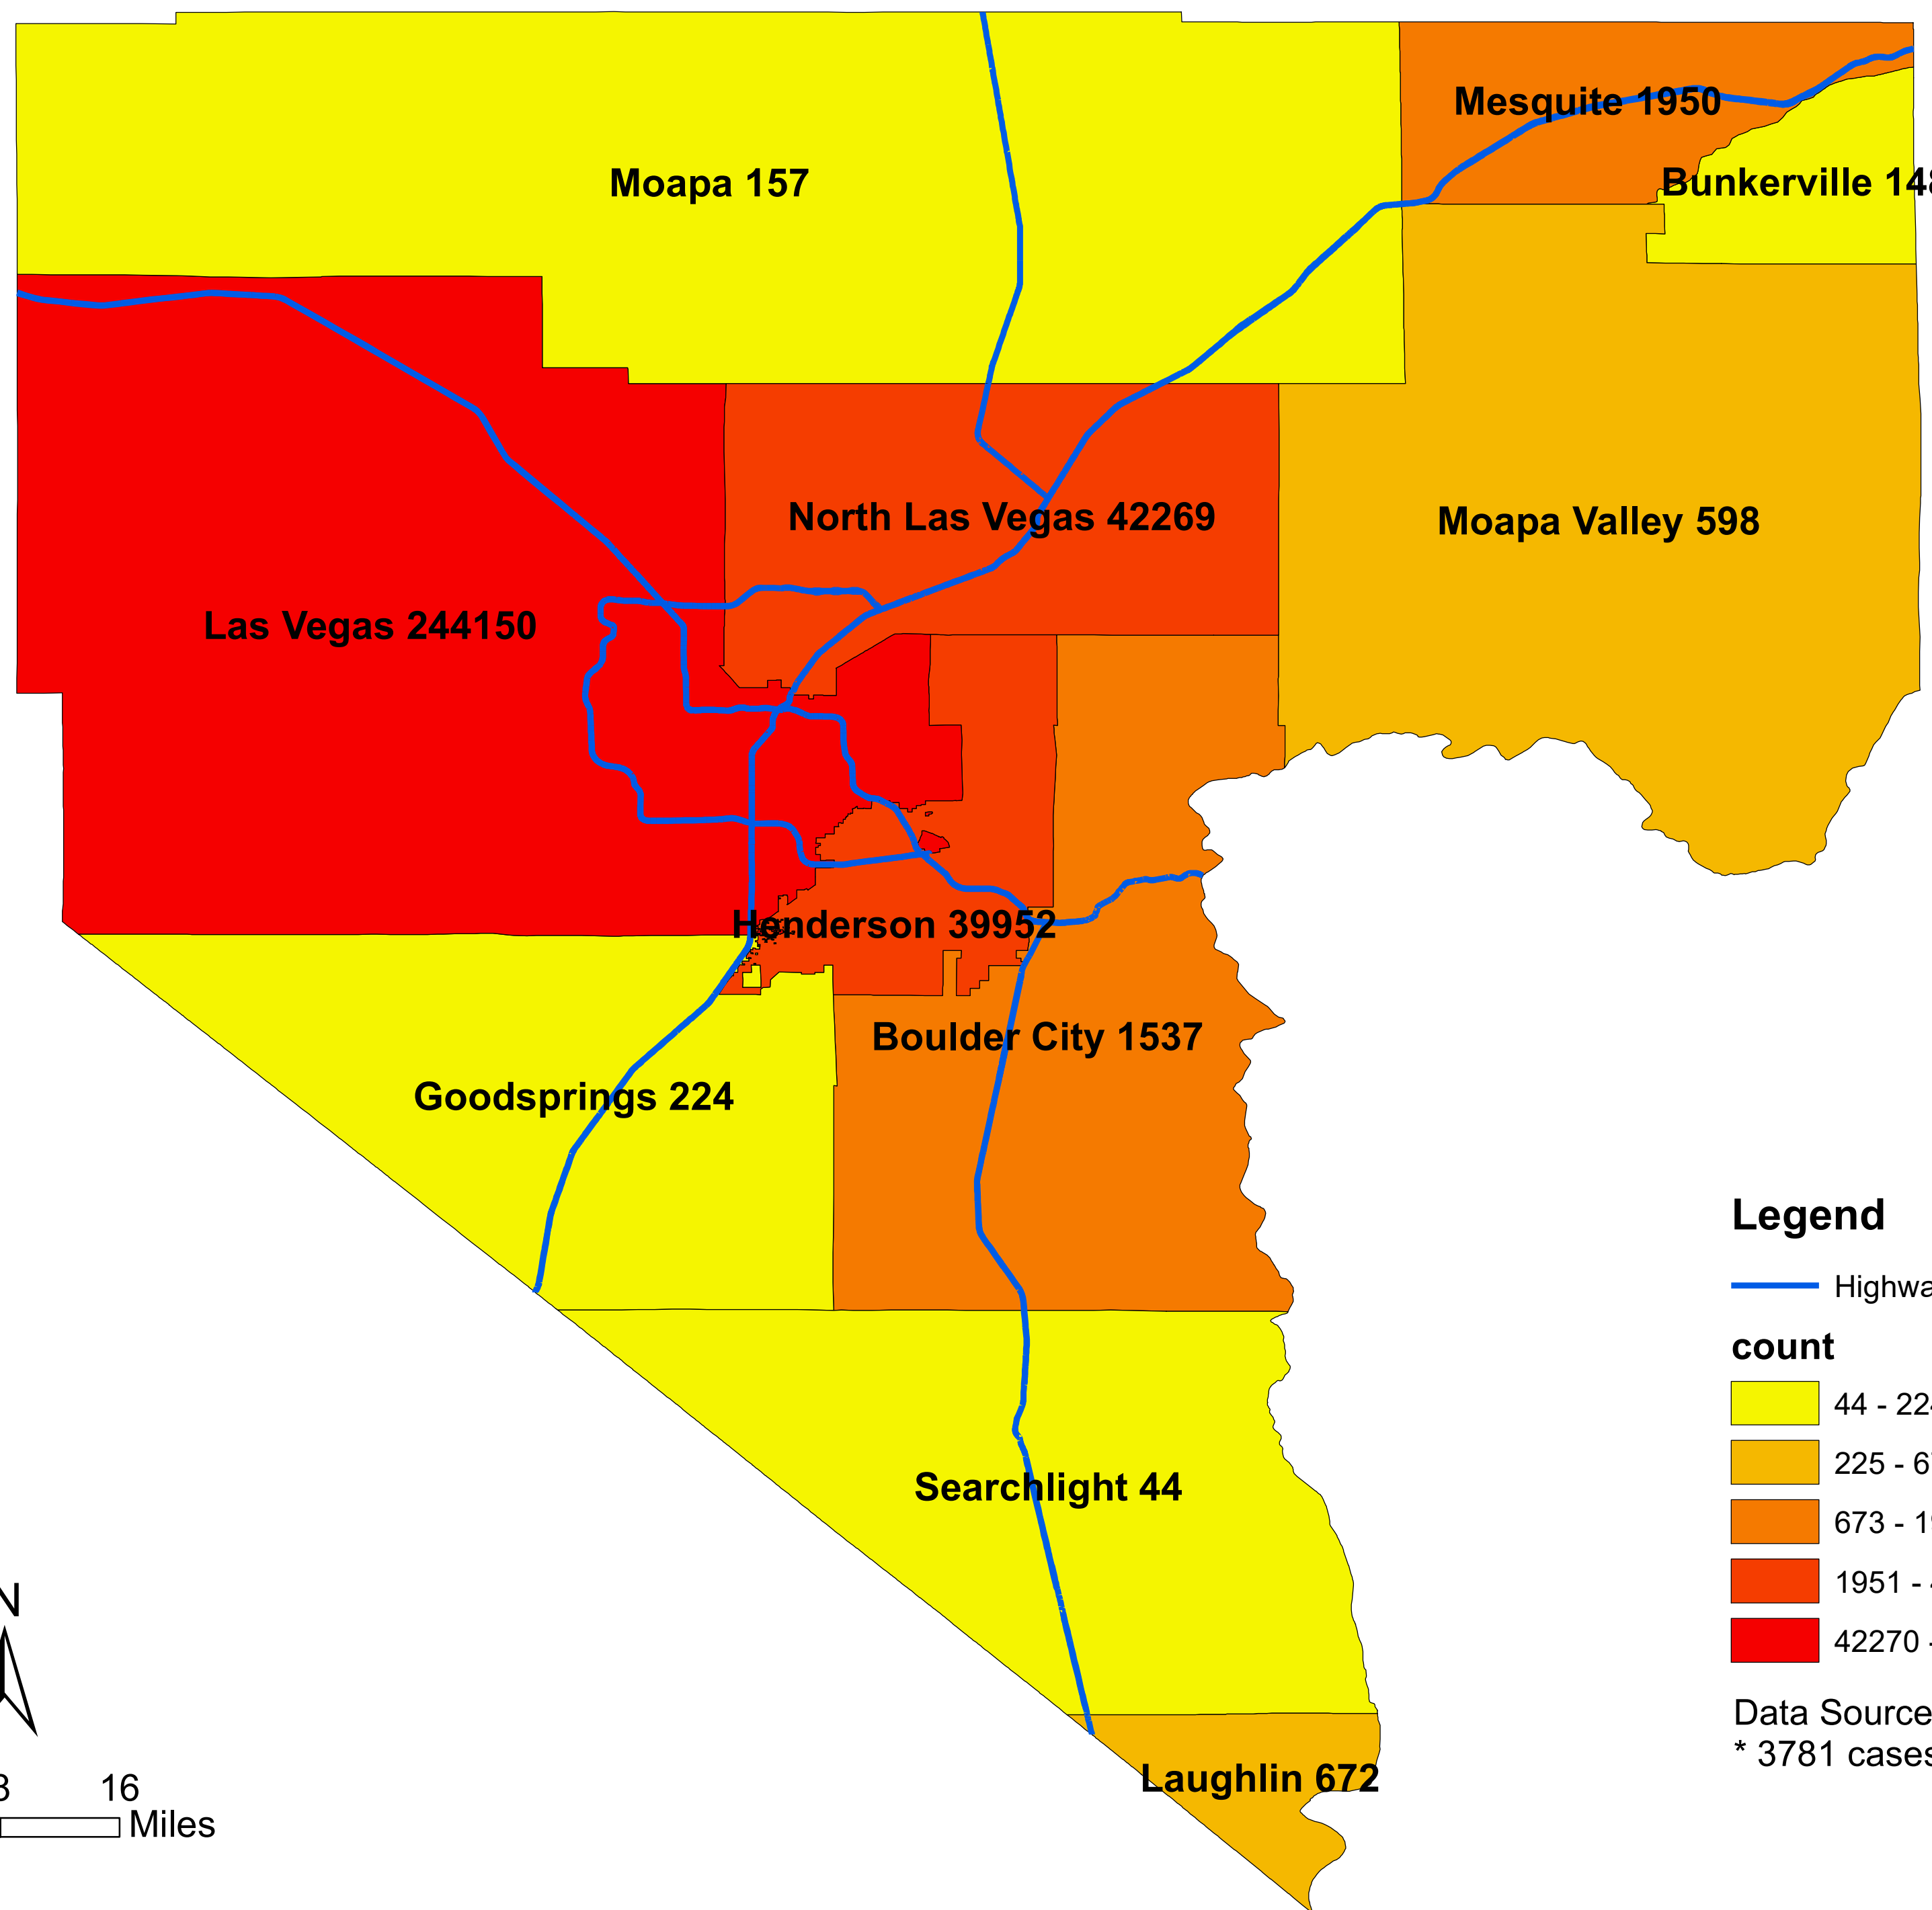

Number of COVID-19 cases by city in Clark county (11.12.2021)

Legend

— Highway

count

- 44 - 224
- 225 - 672
- 673 - 1950
- 1951 - 42269
- 42270 - 244150

Data Source: SNHD
* 3781 cases without city information