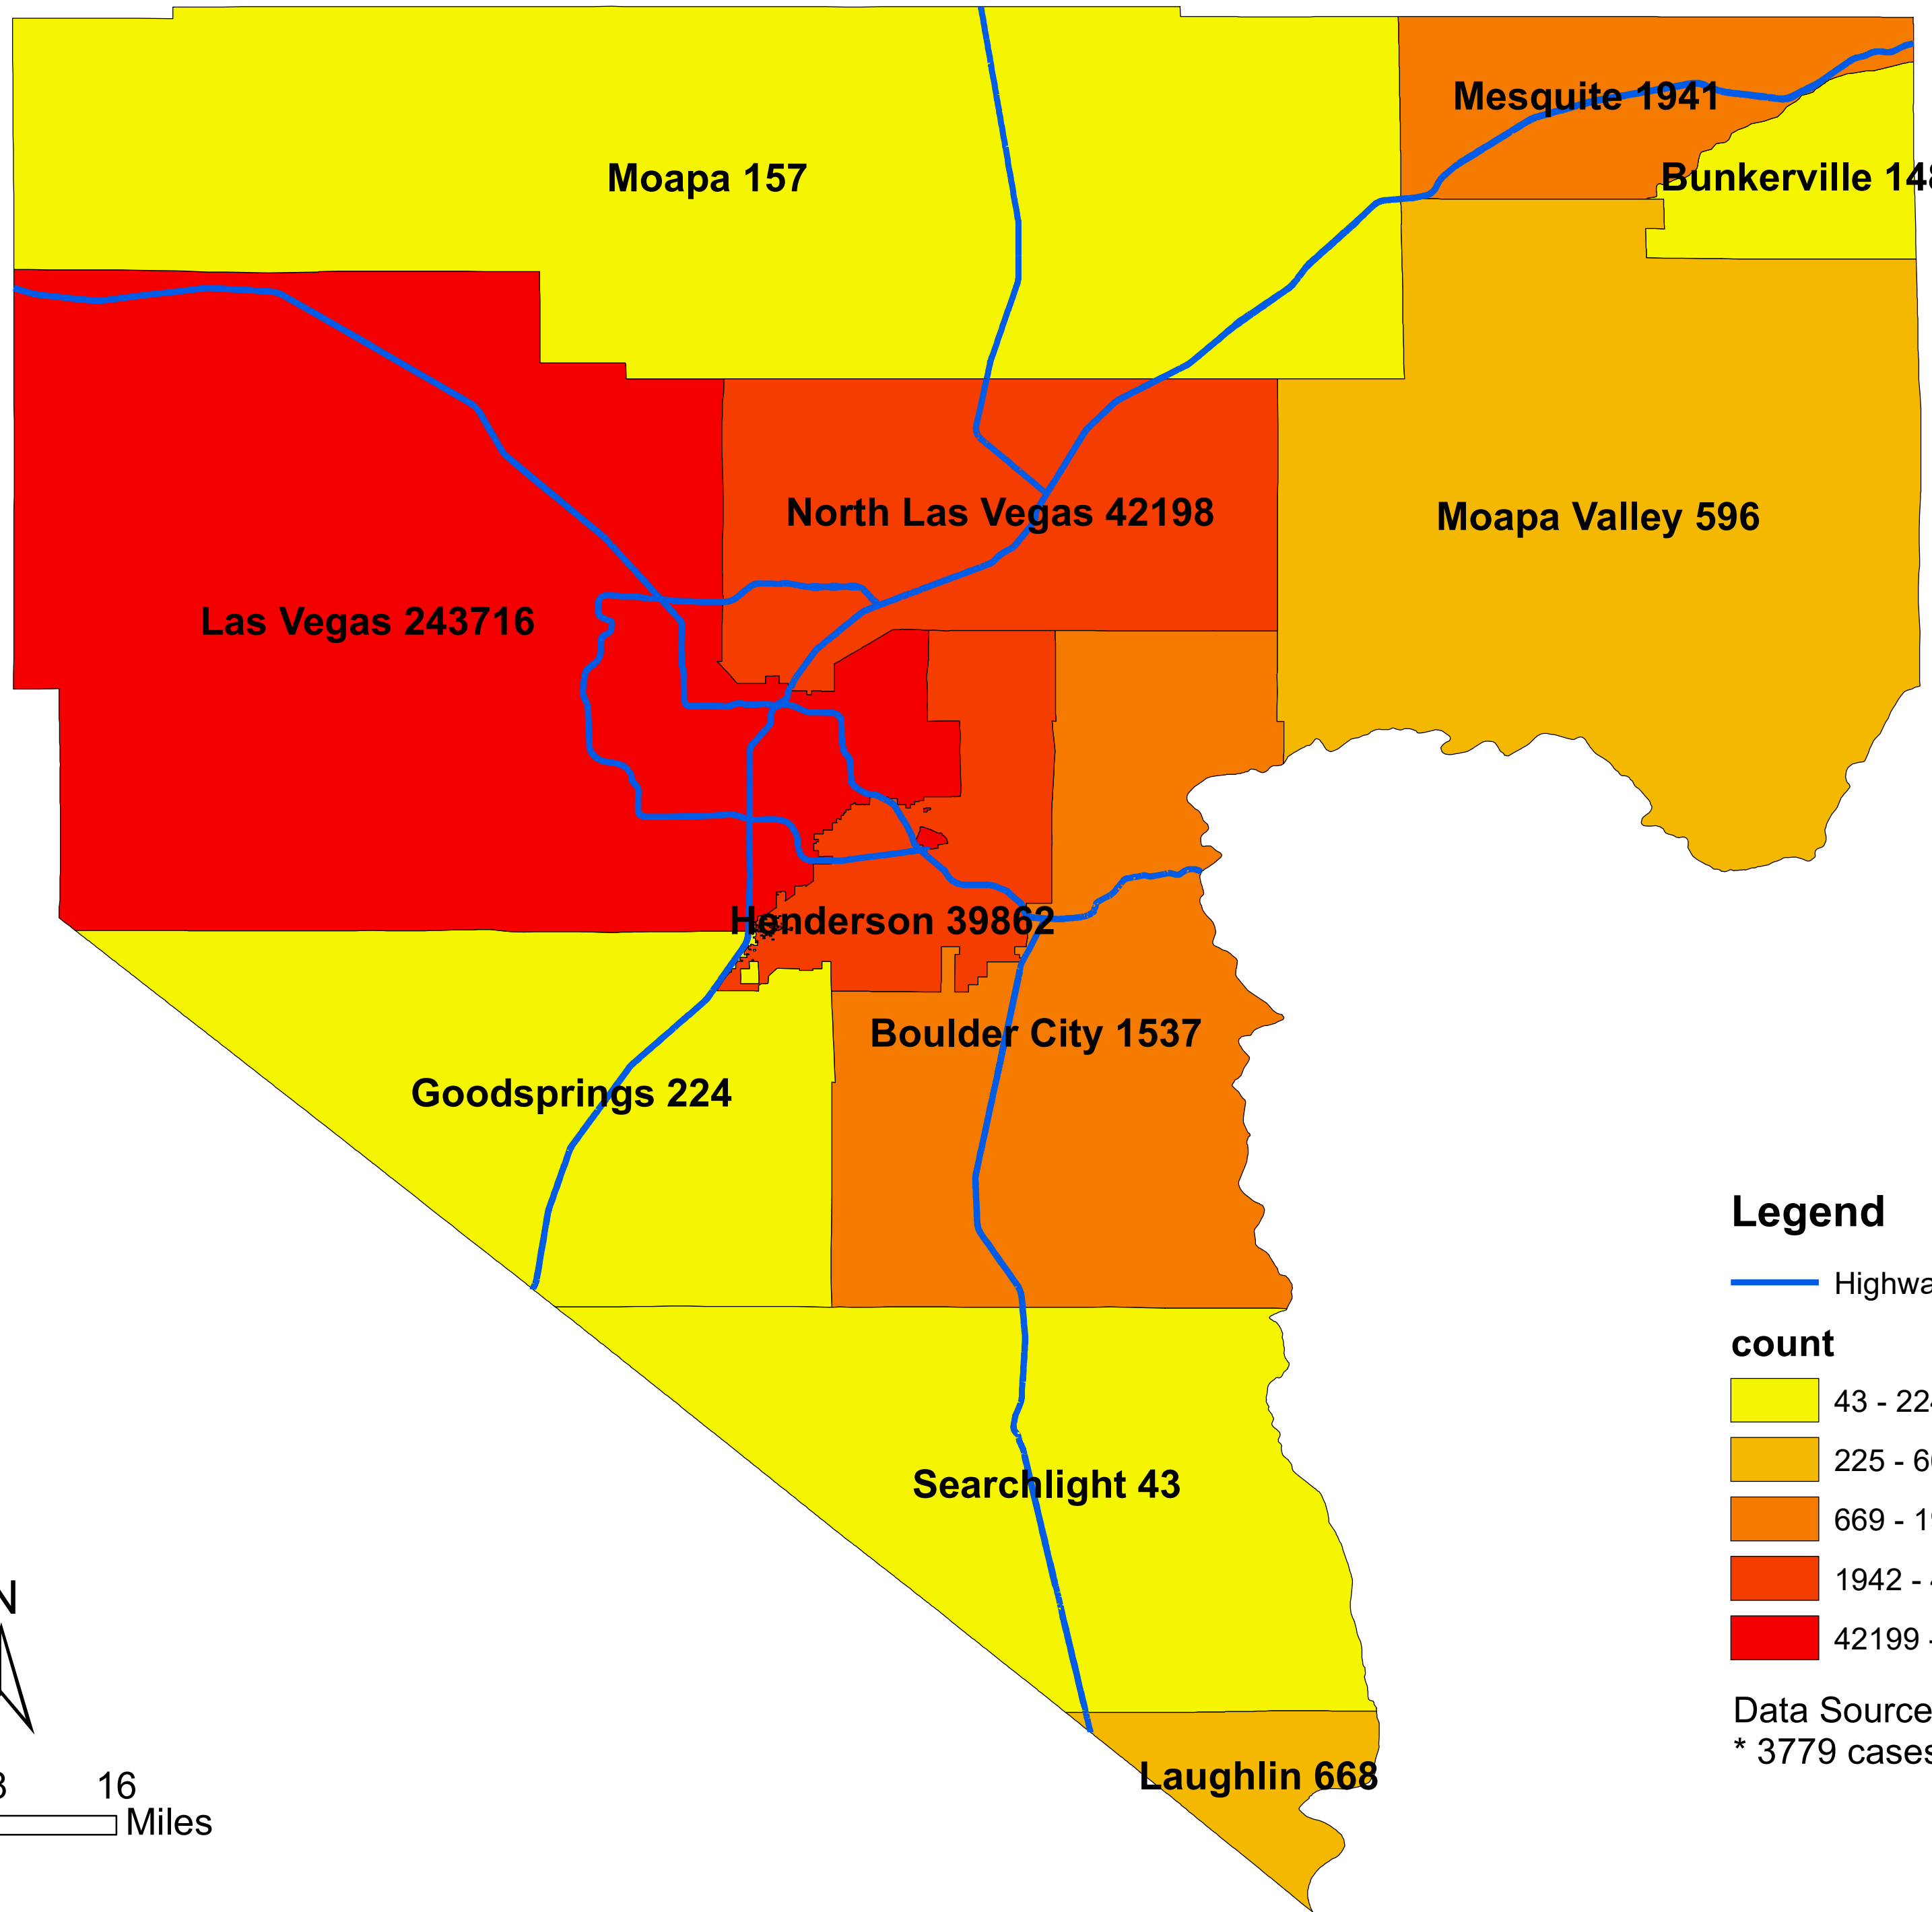

# Number of COVID-19 cases by city in Clark county (11.11.2021)

## Legend

— Highway

### count

Data Source: SNHD

\* 3779 cases without city information

0 4 8 16 Miles