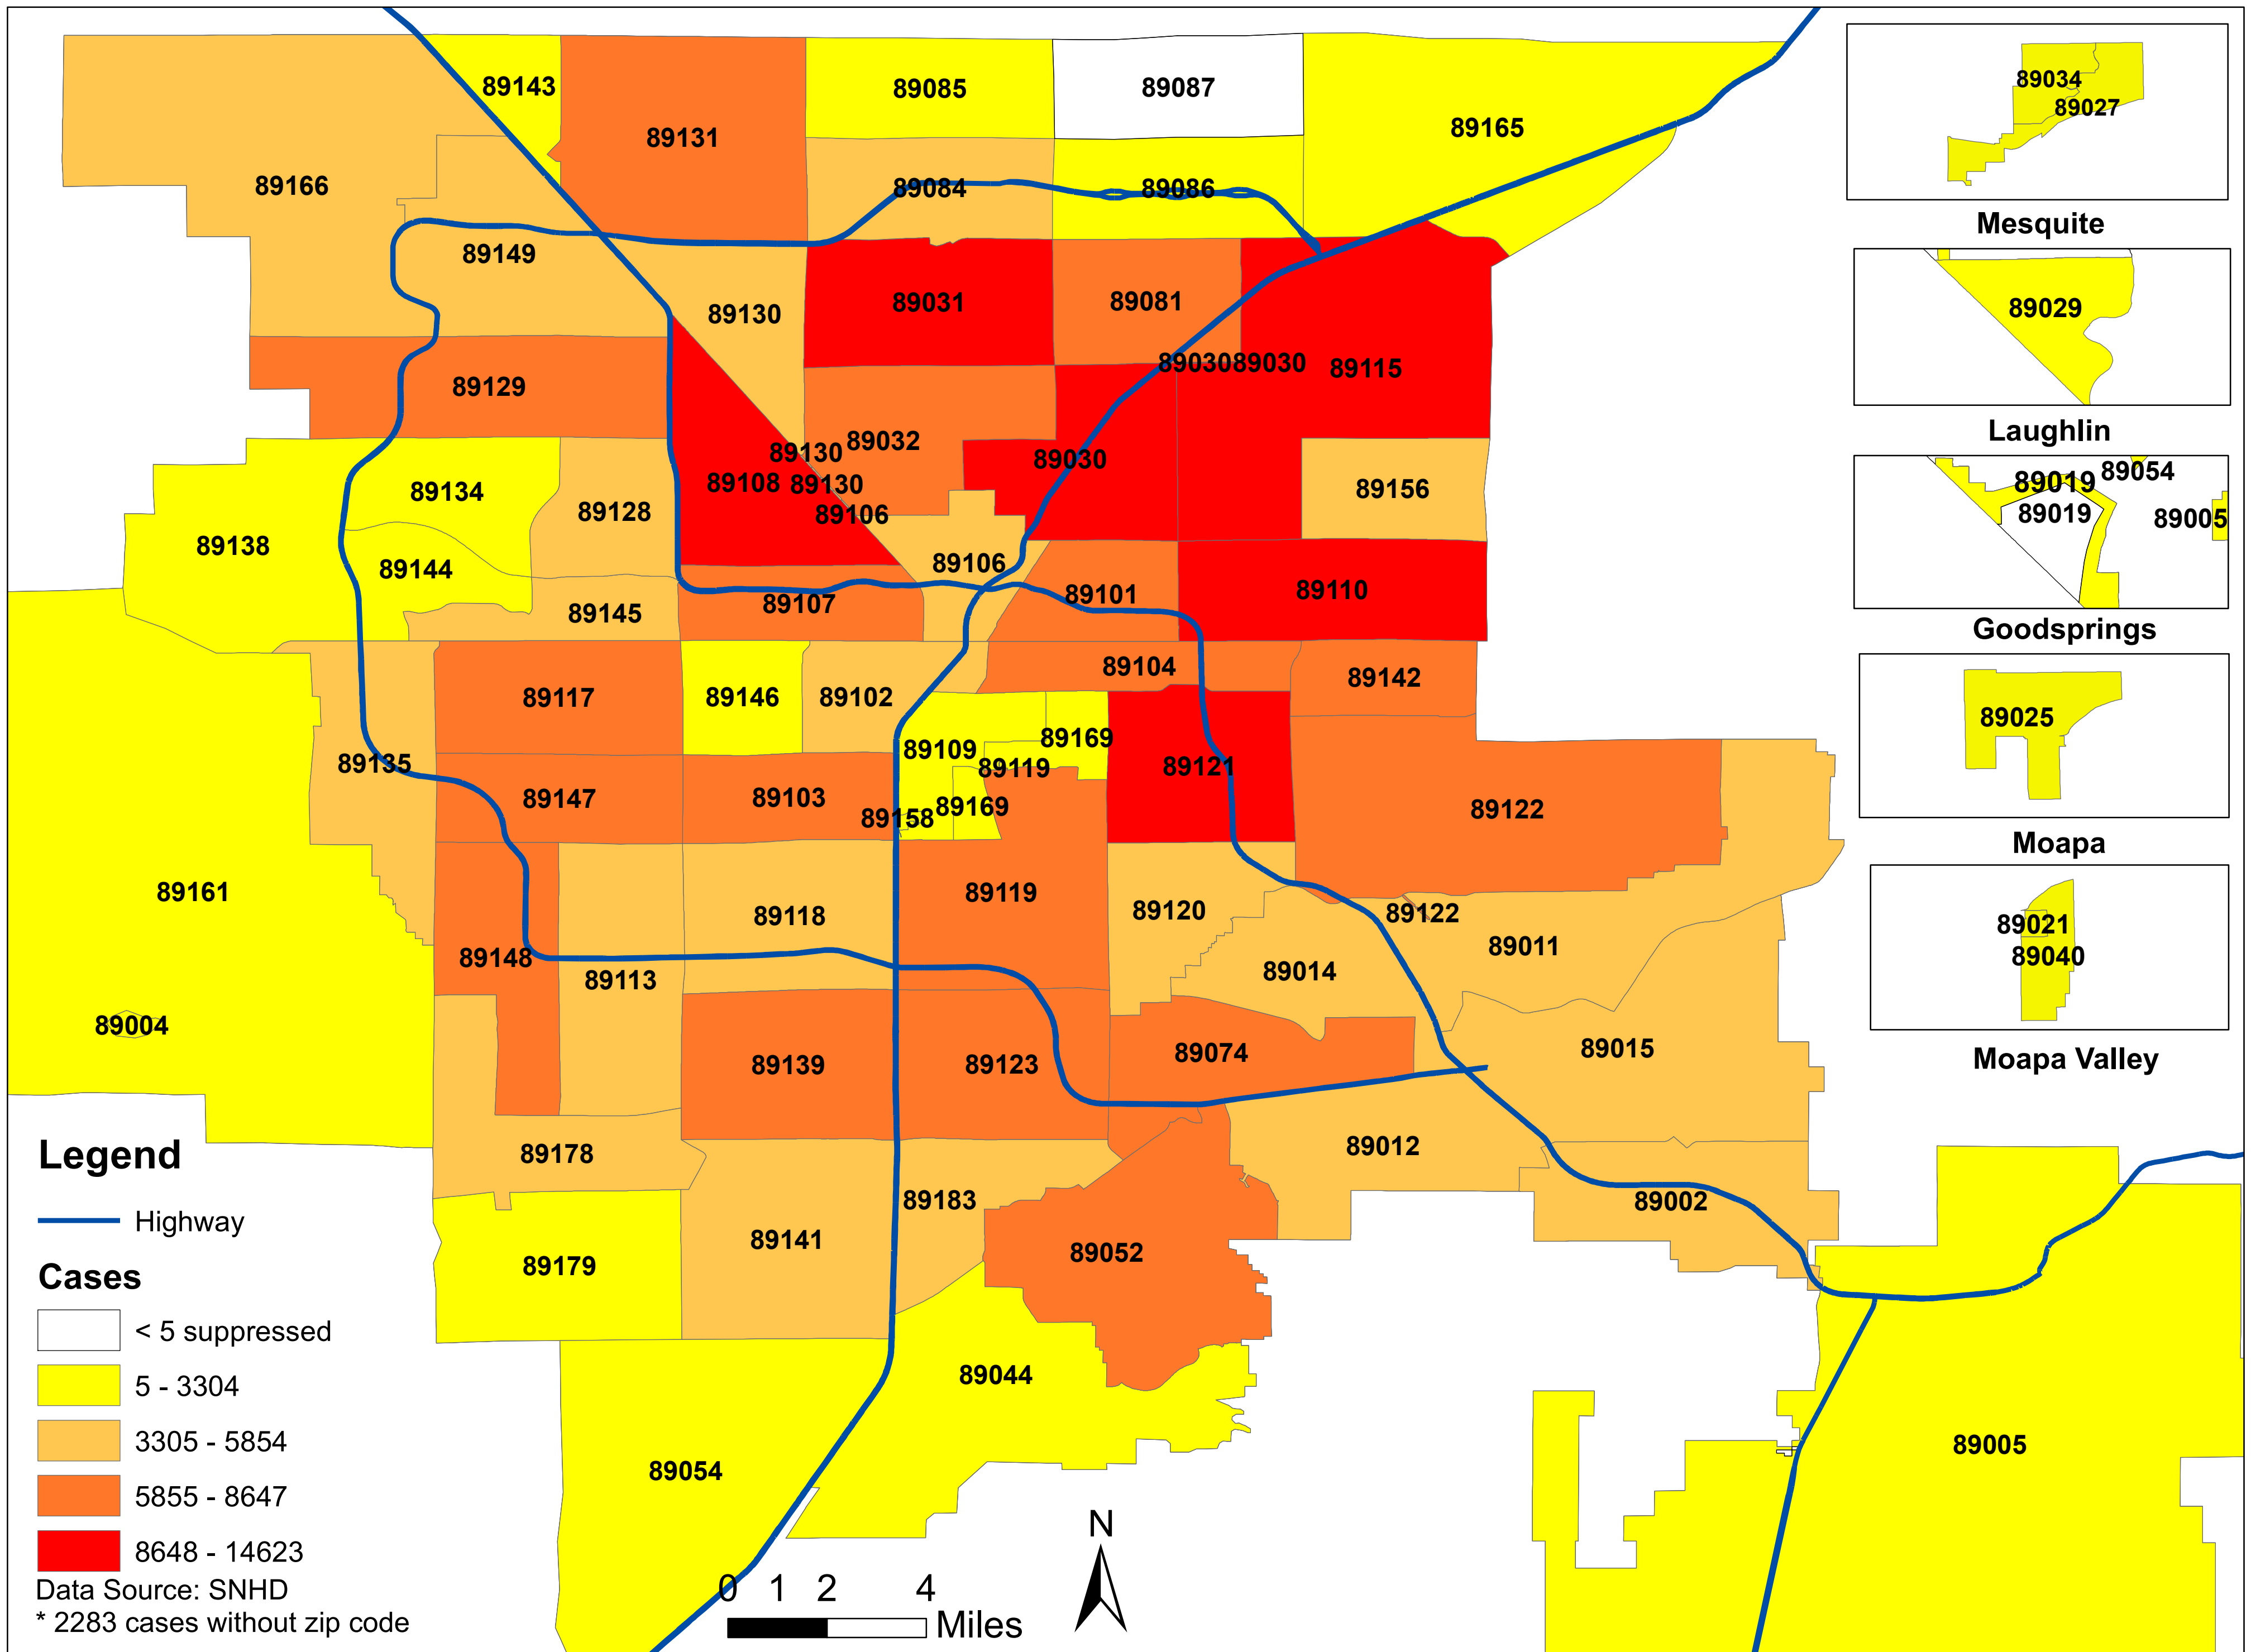

# Number of COVID-19 cases by zip code in Clark county (11.10.2021)

**Note: More than 5 cases reported from 89124**