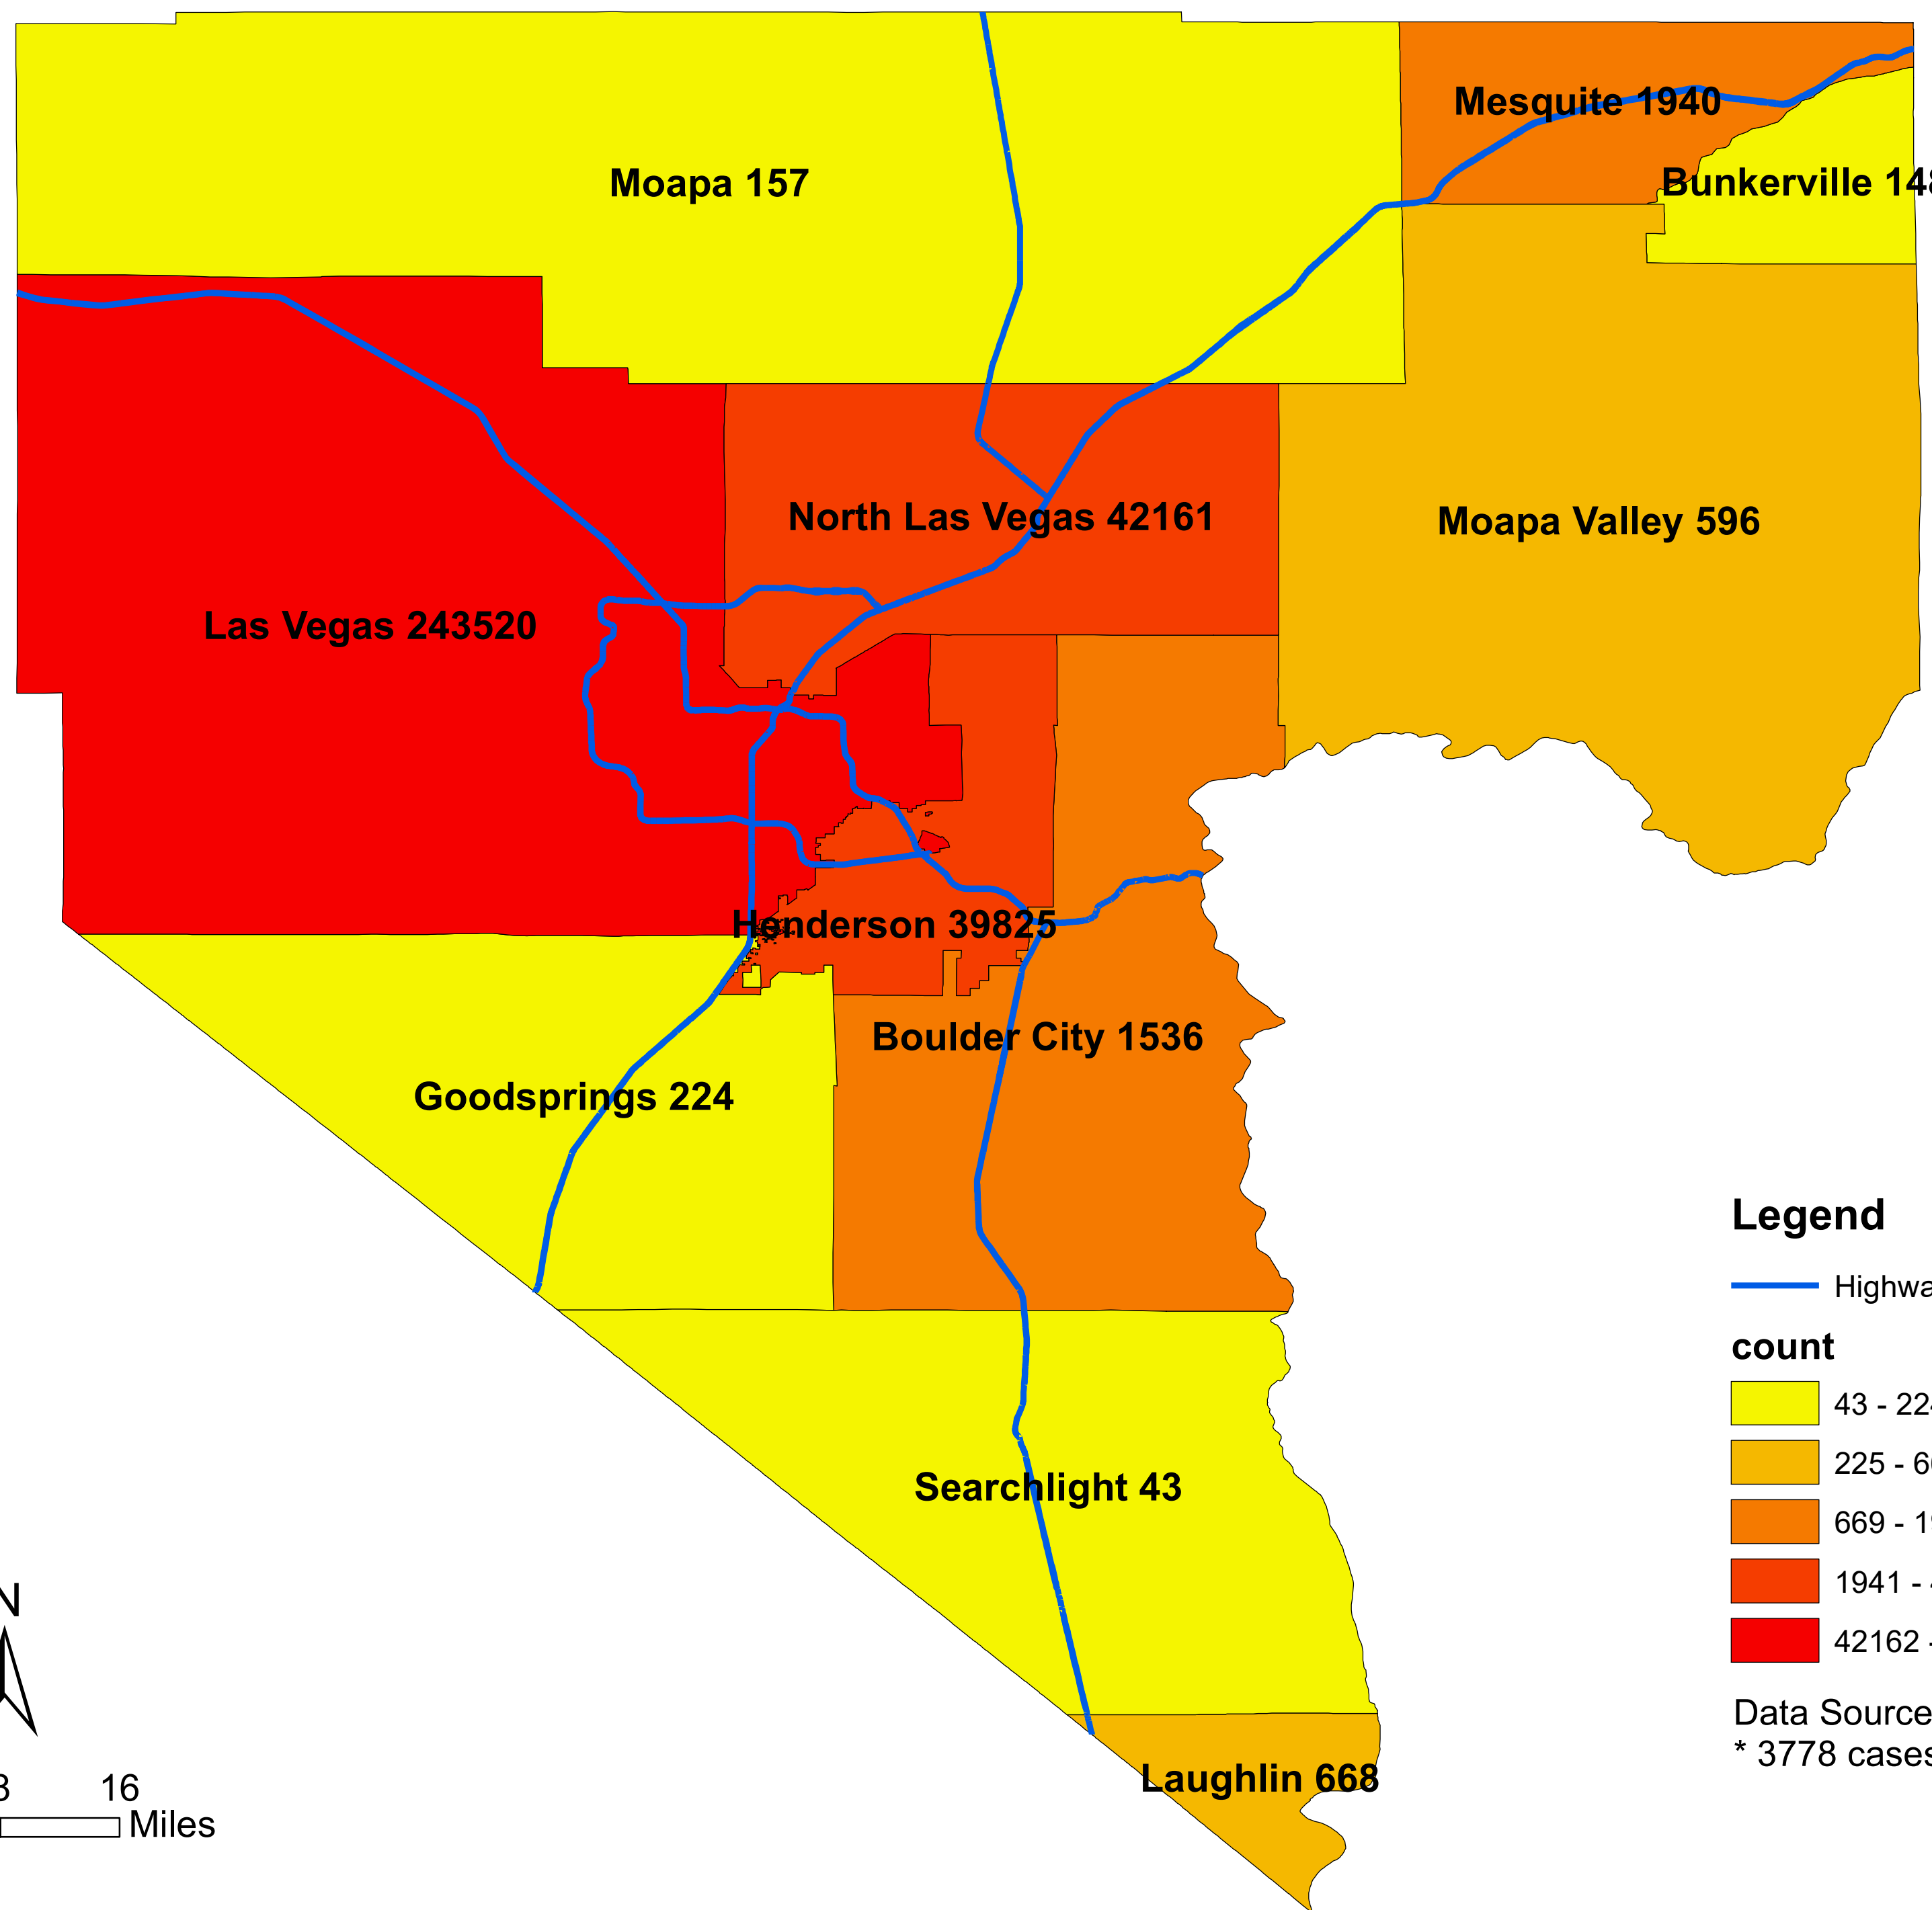

# Number of COVID-19 cases by city in Clark county (11.10.2021)

## Legend

— Highway

### count

- 43 - 224
- 225 - 668
- 669 - 1940
- 1941 - 42161
- 42162 - 243520

Data Source: SNHD  
\* 3778 cases without city information