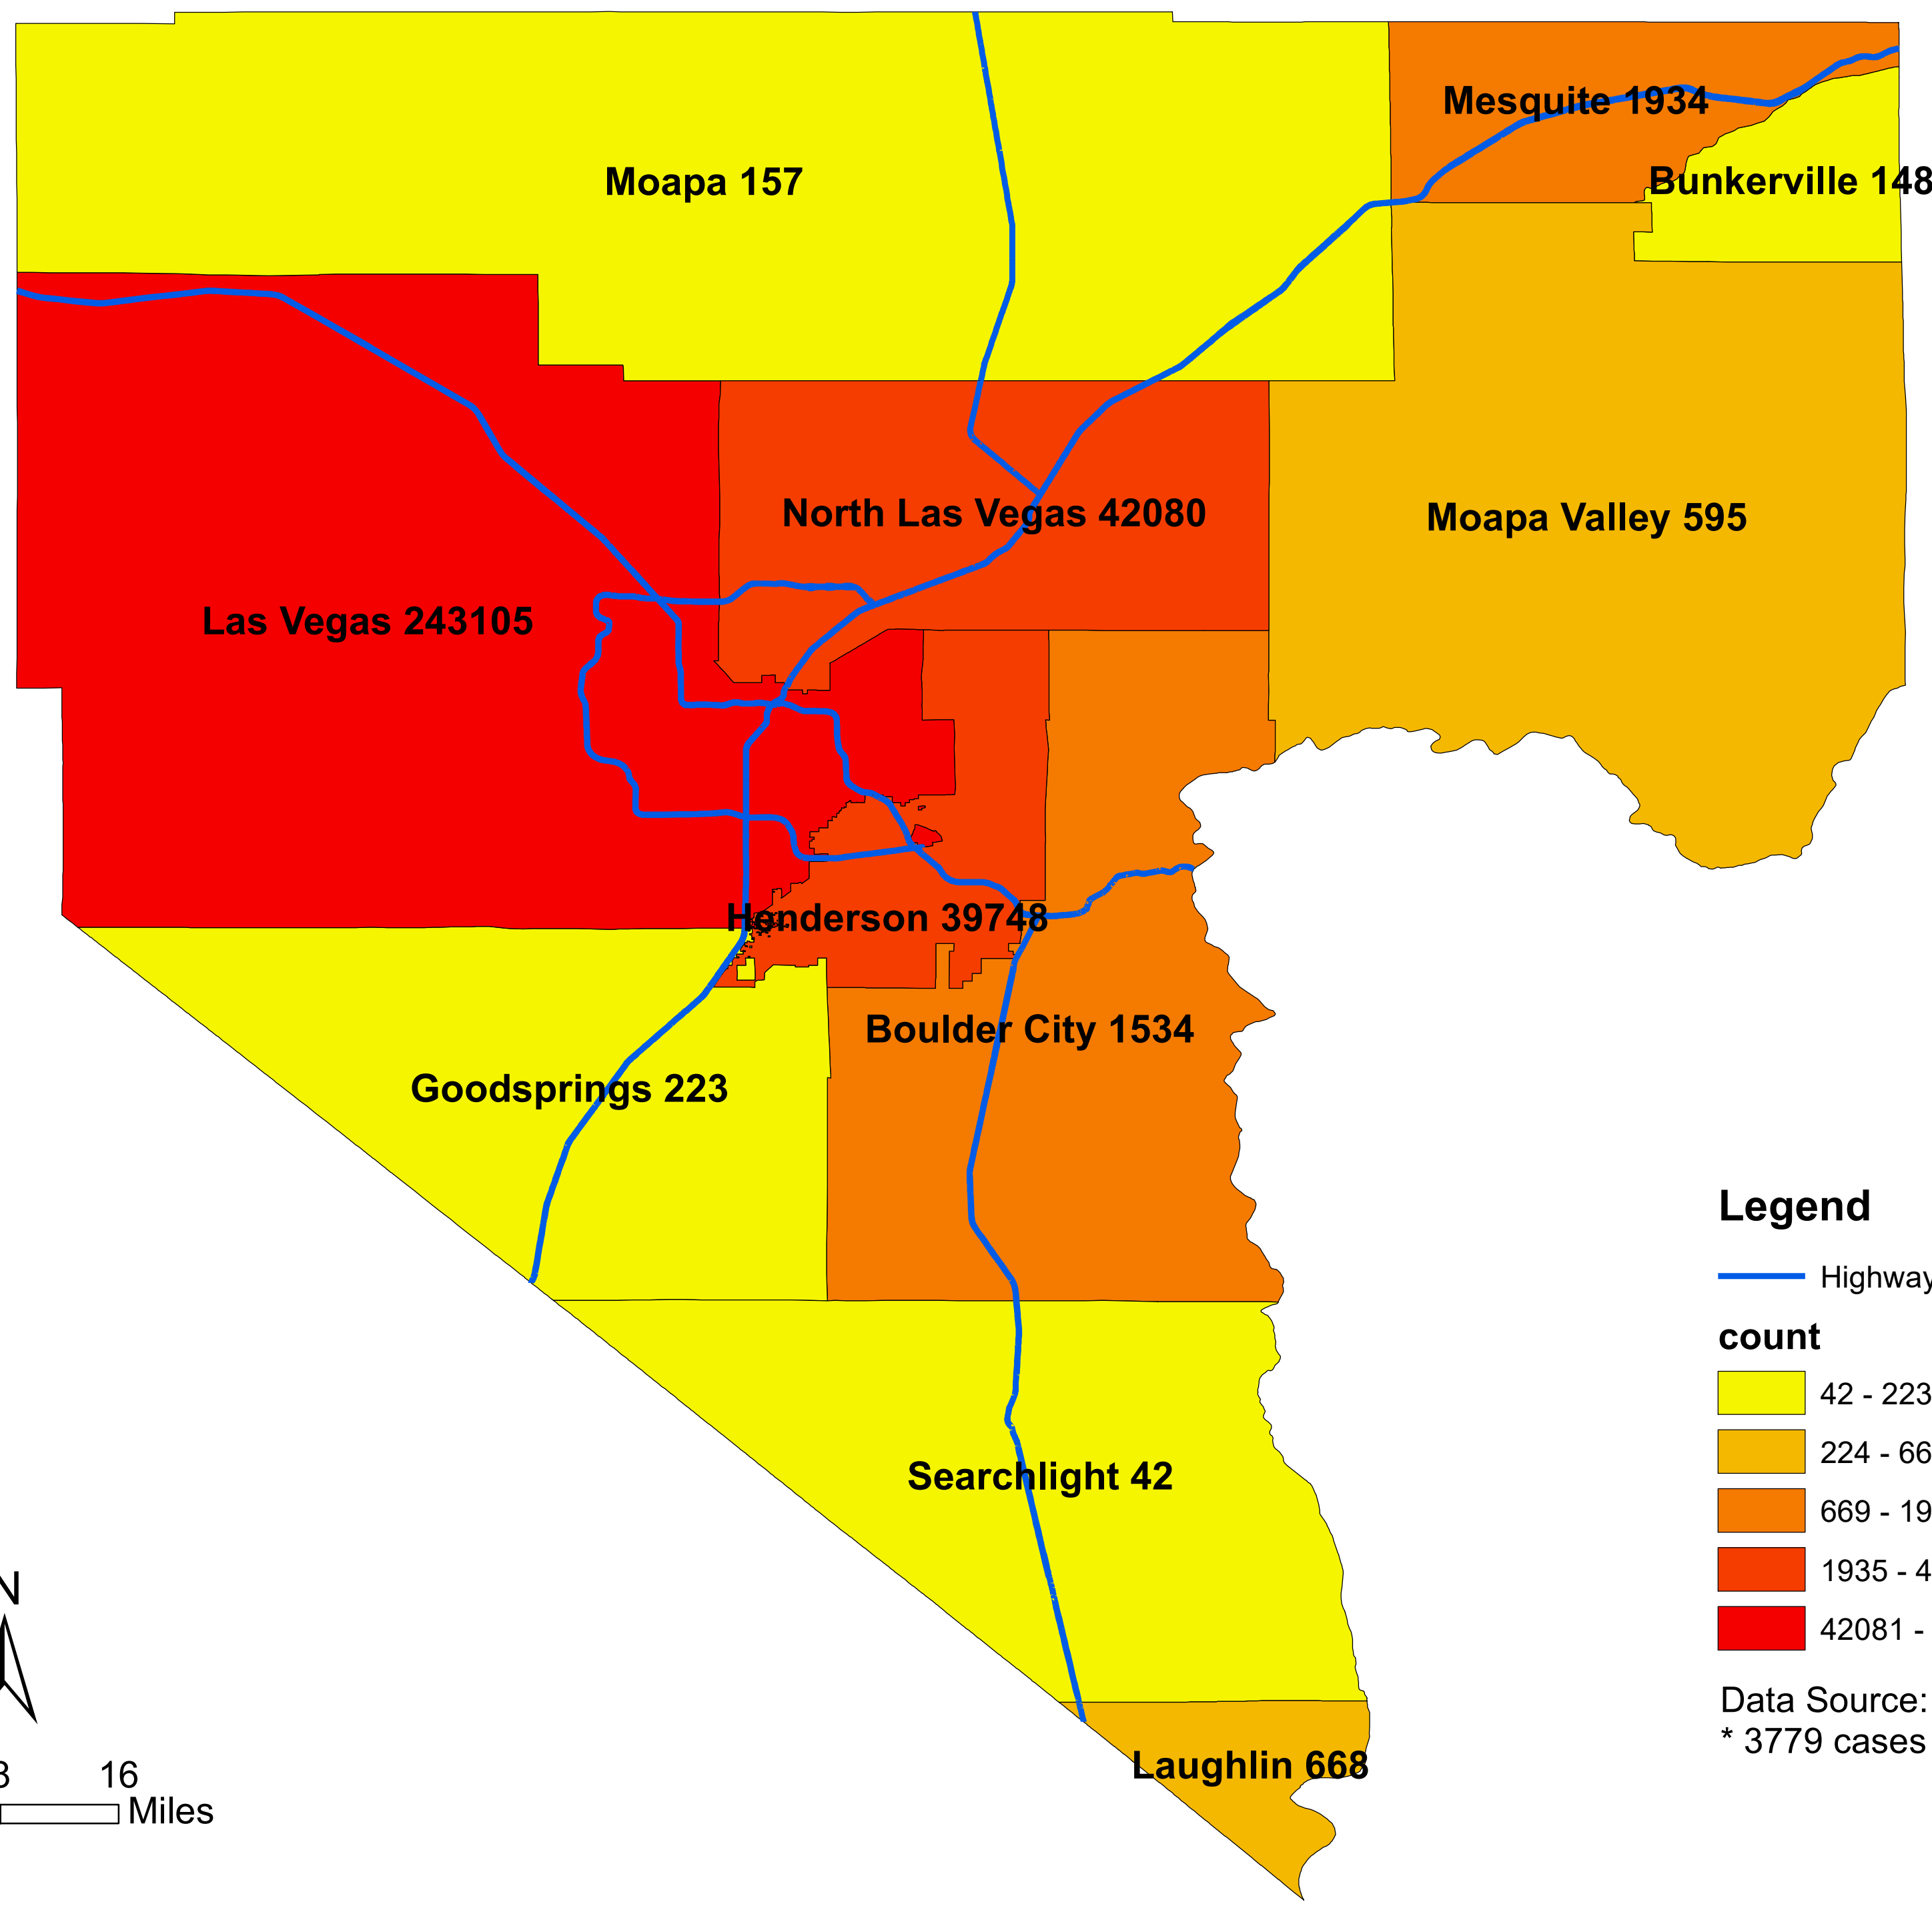

Number of COVID-19 cases by city in Clark county (11.09.2021)

Legend

— Highway

count

- 42 - 223
- 224 - 668
- 669 - 1934
- 1935 - 42080
- 42081 - 243105

Data Source: SNHD
* 3779 cases without city information