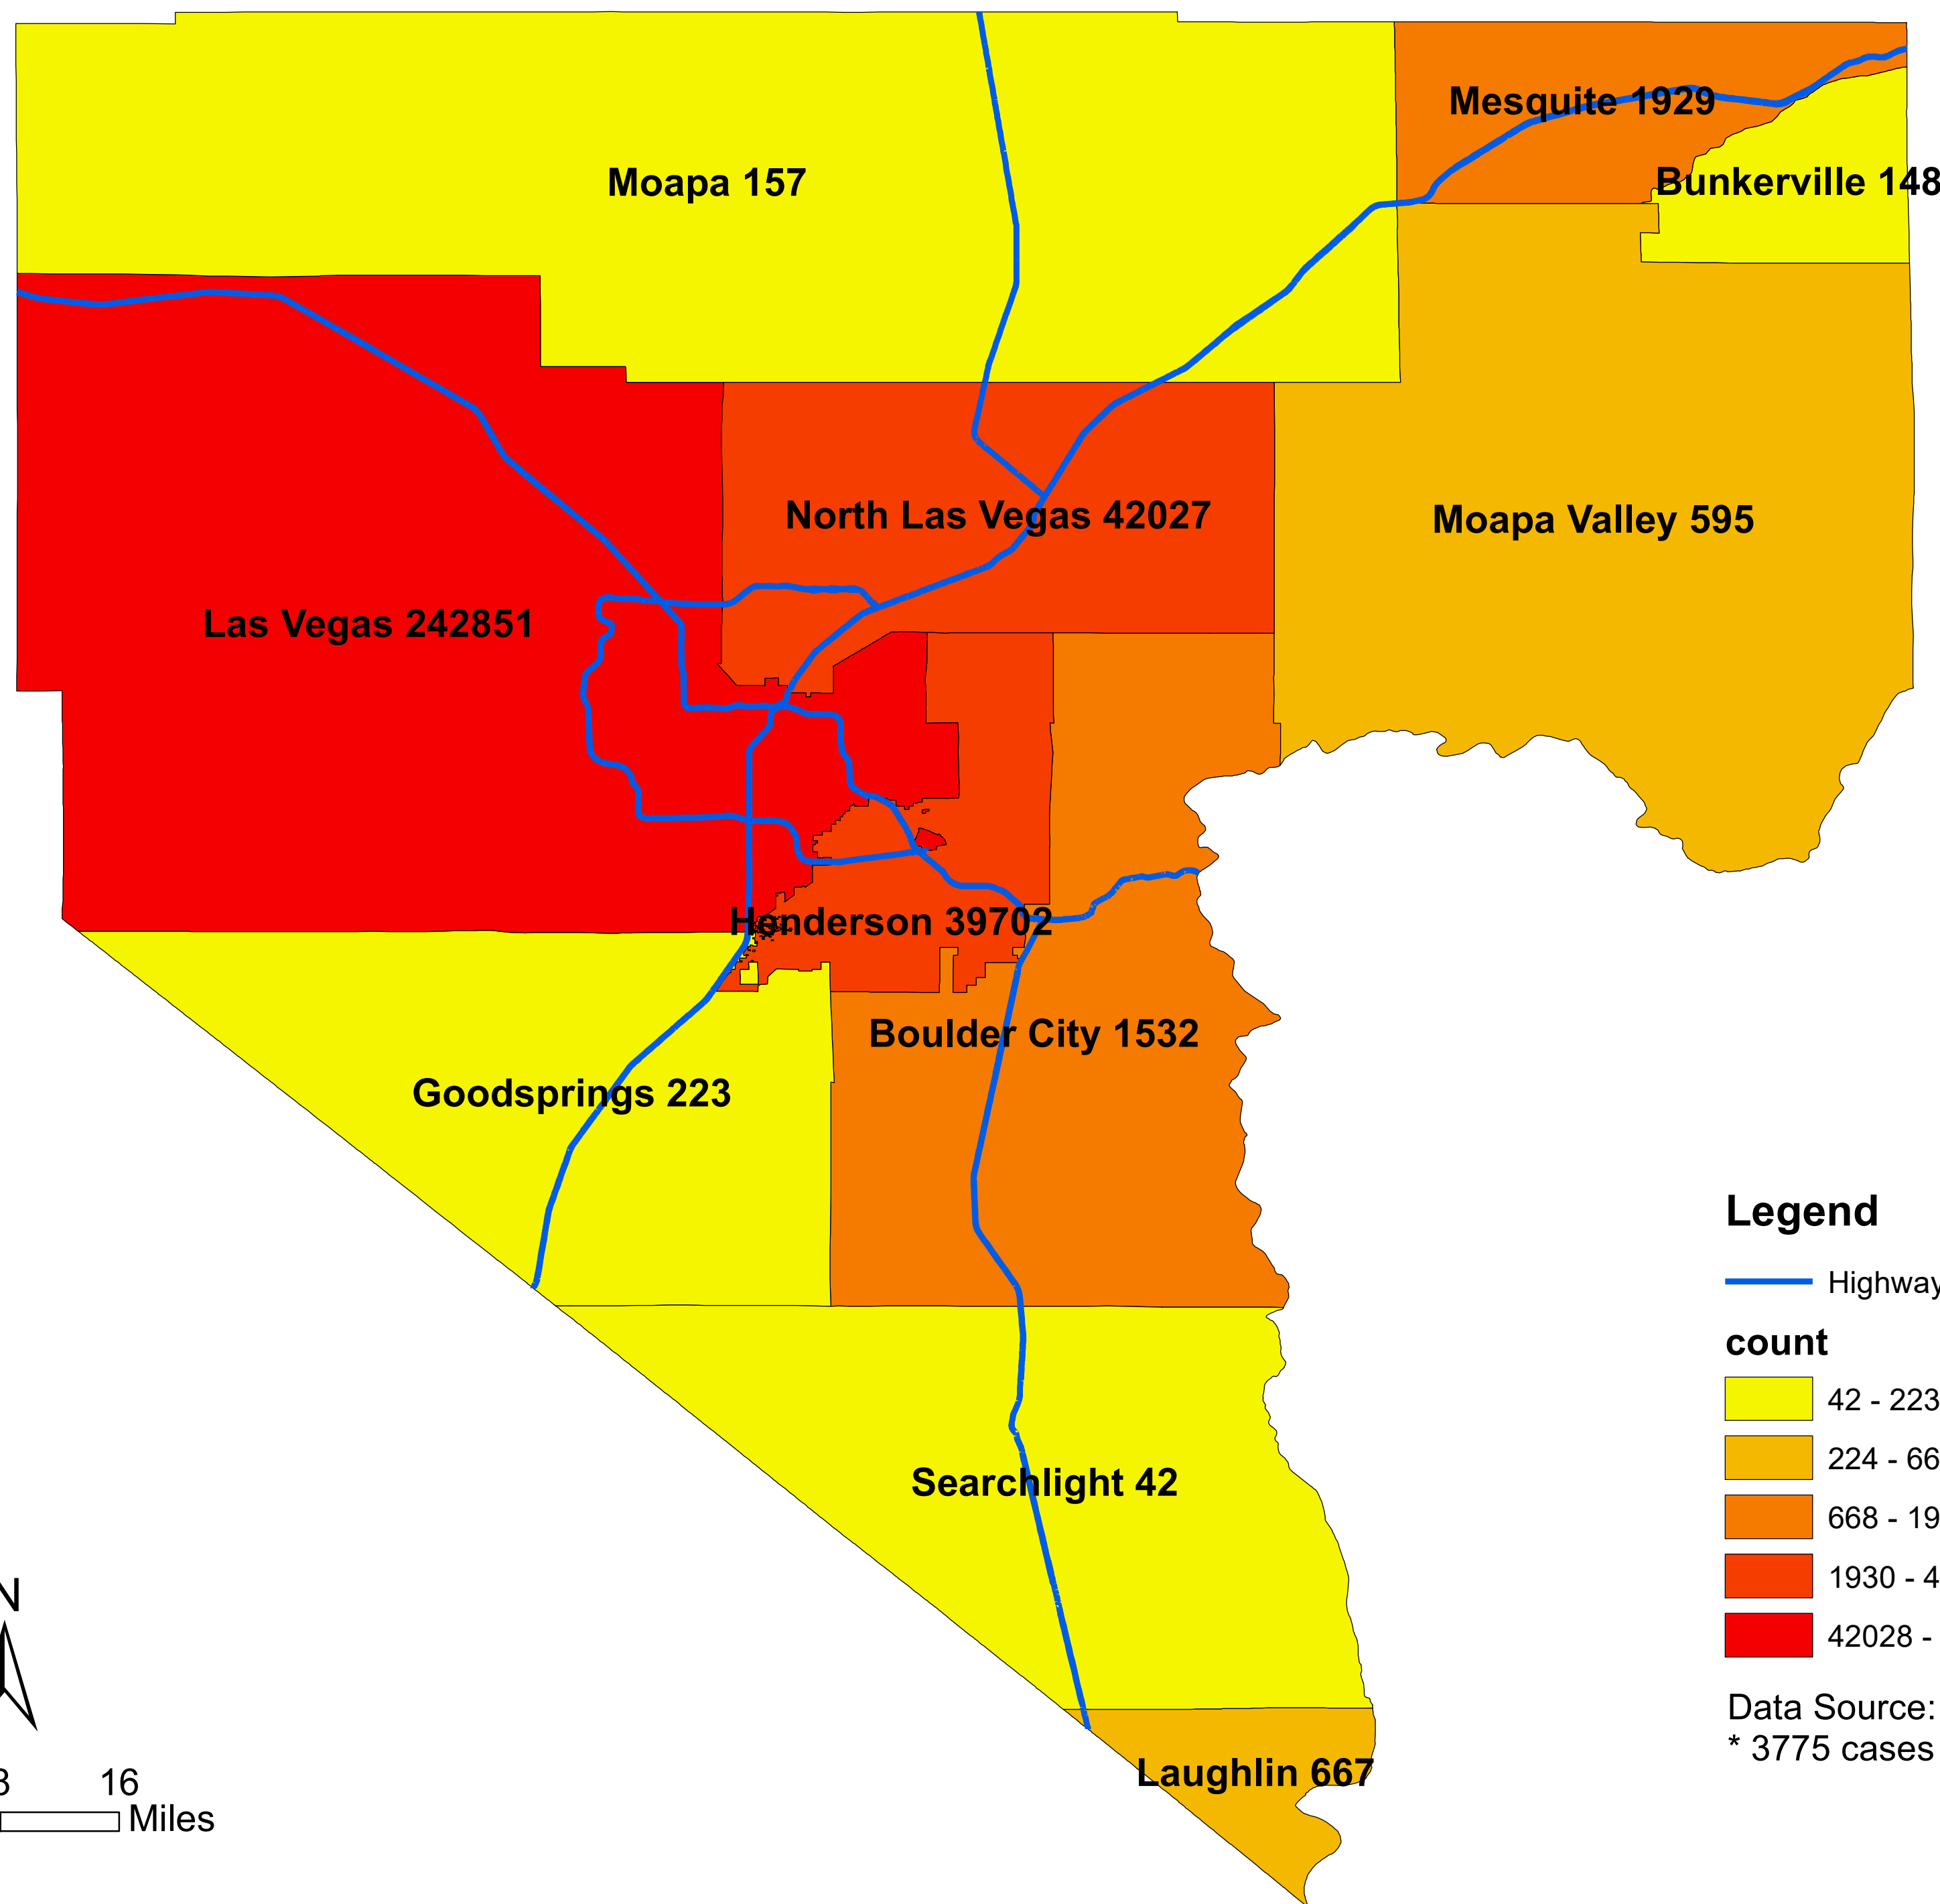

# Number of COVID-19 cases by city in Clark county (11.08.2021)

## Legend

— Highway

### count

- 42 - 223
- 224 - 667
- 668 - 1929
- 1930 - 42027
- 42028 - 242851

Data Source: SNHD  
\* 3775 cases without city information