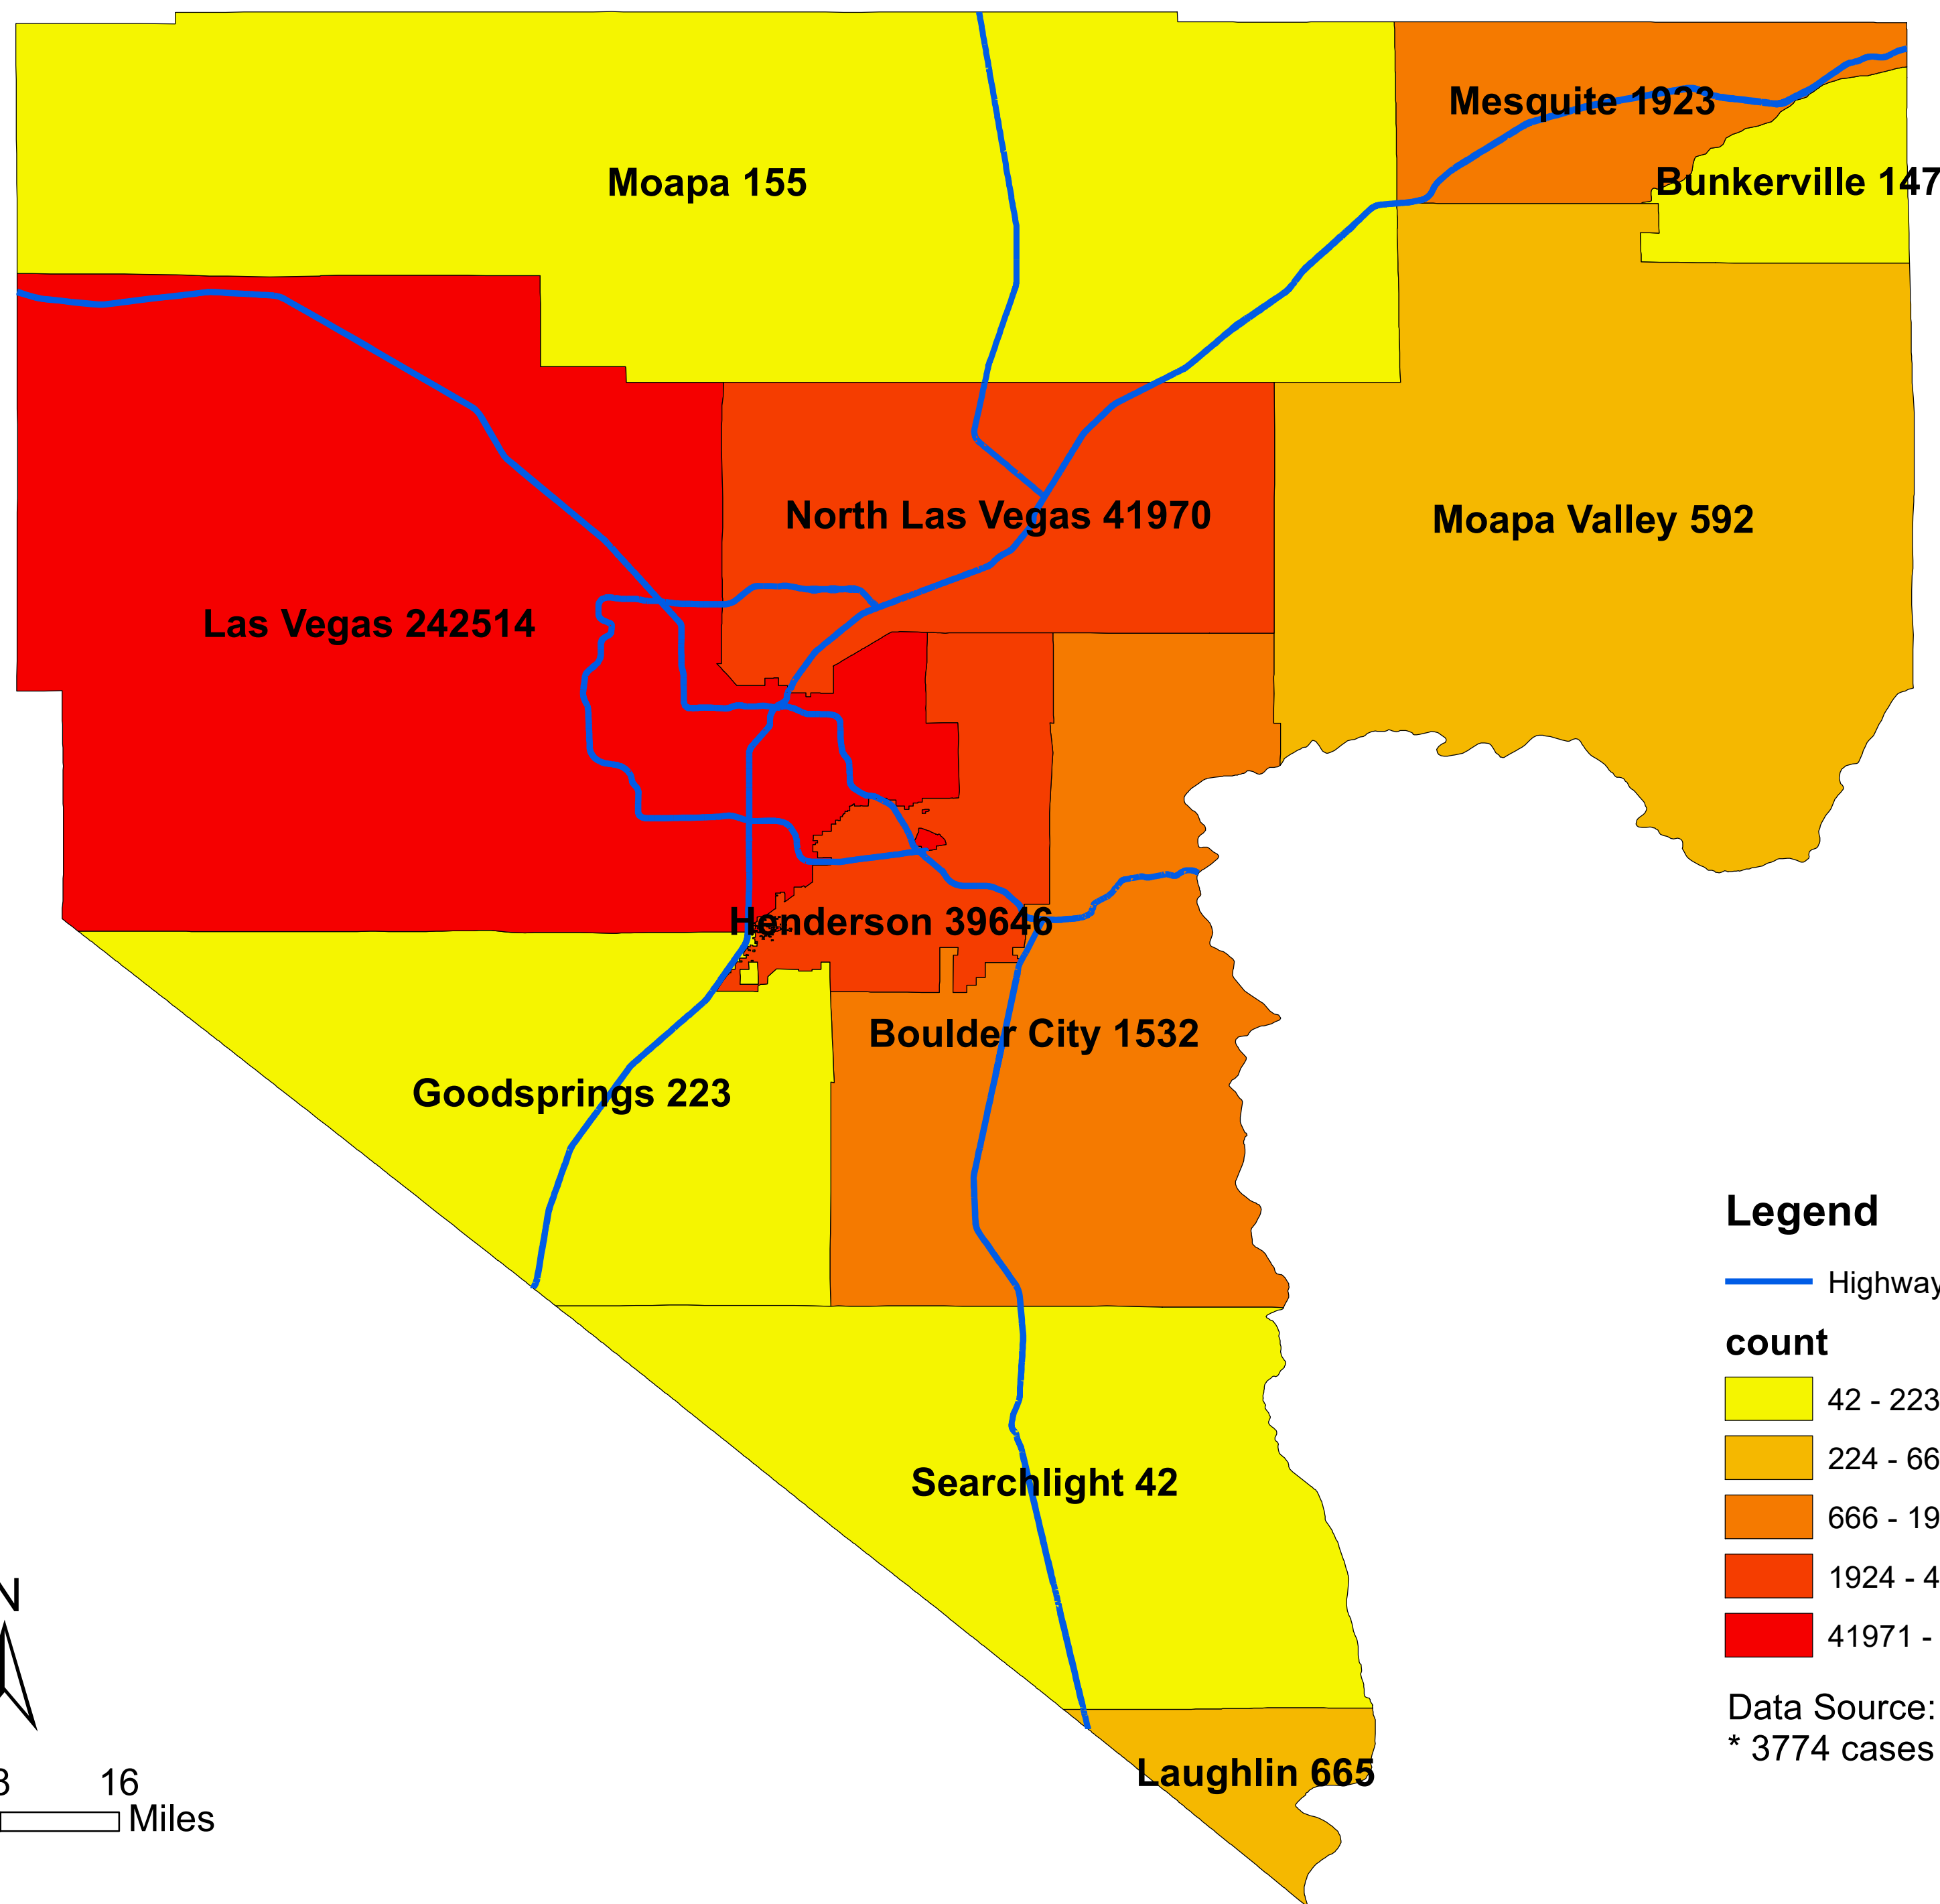

Number of COVID-19 cases by city in Clark county (11.07.2021)

Legend

— Highway

count

- 42 - 223
- 224 - 665
- 666 - 1923
- 1924 - 41970
- 41971 - 242514

Data Source: SNHD
* 3774 cases without city information