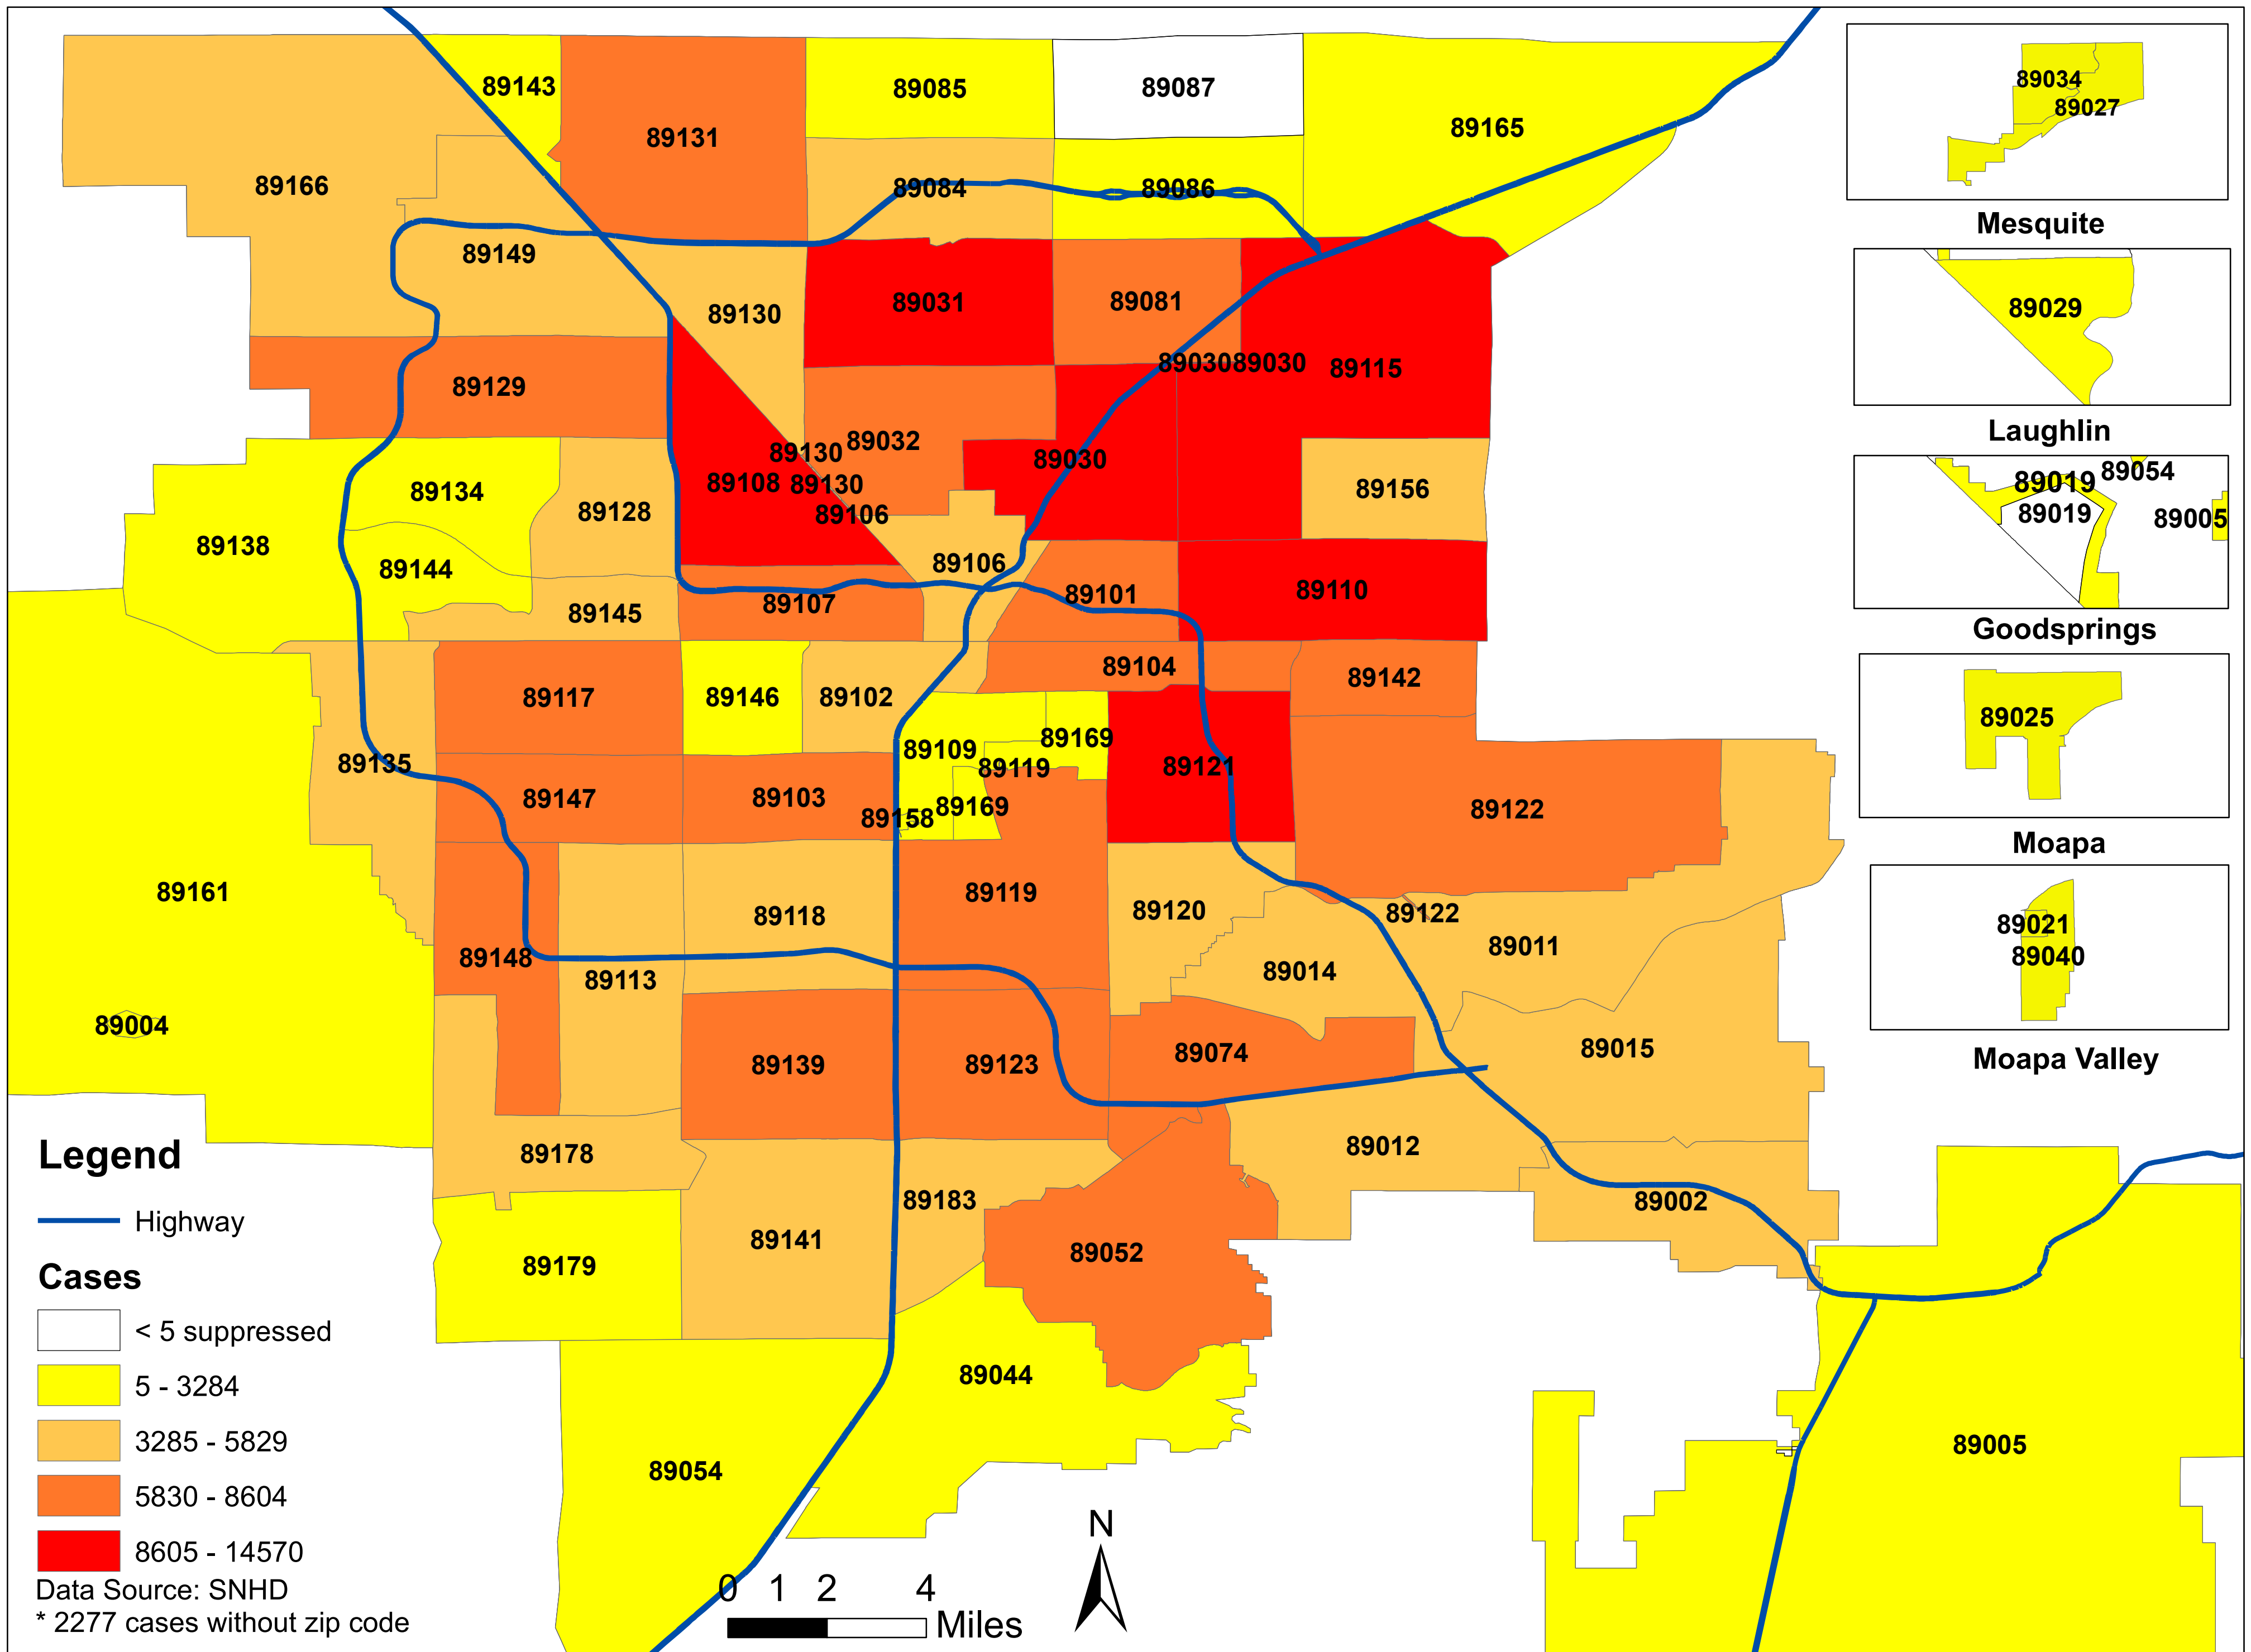

# Number of COVID-19 cases by zip code in Clark county (11.06.2021)

**Note: More than 5 cases reported from 89124**