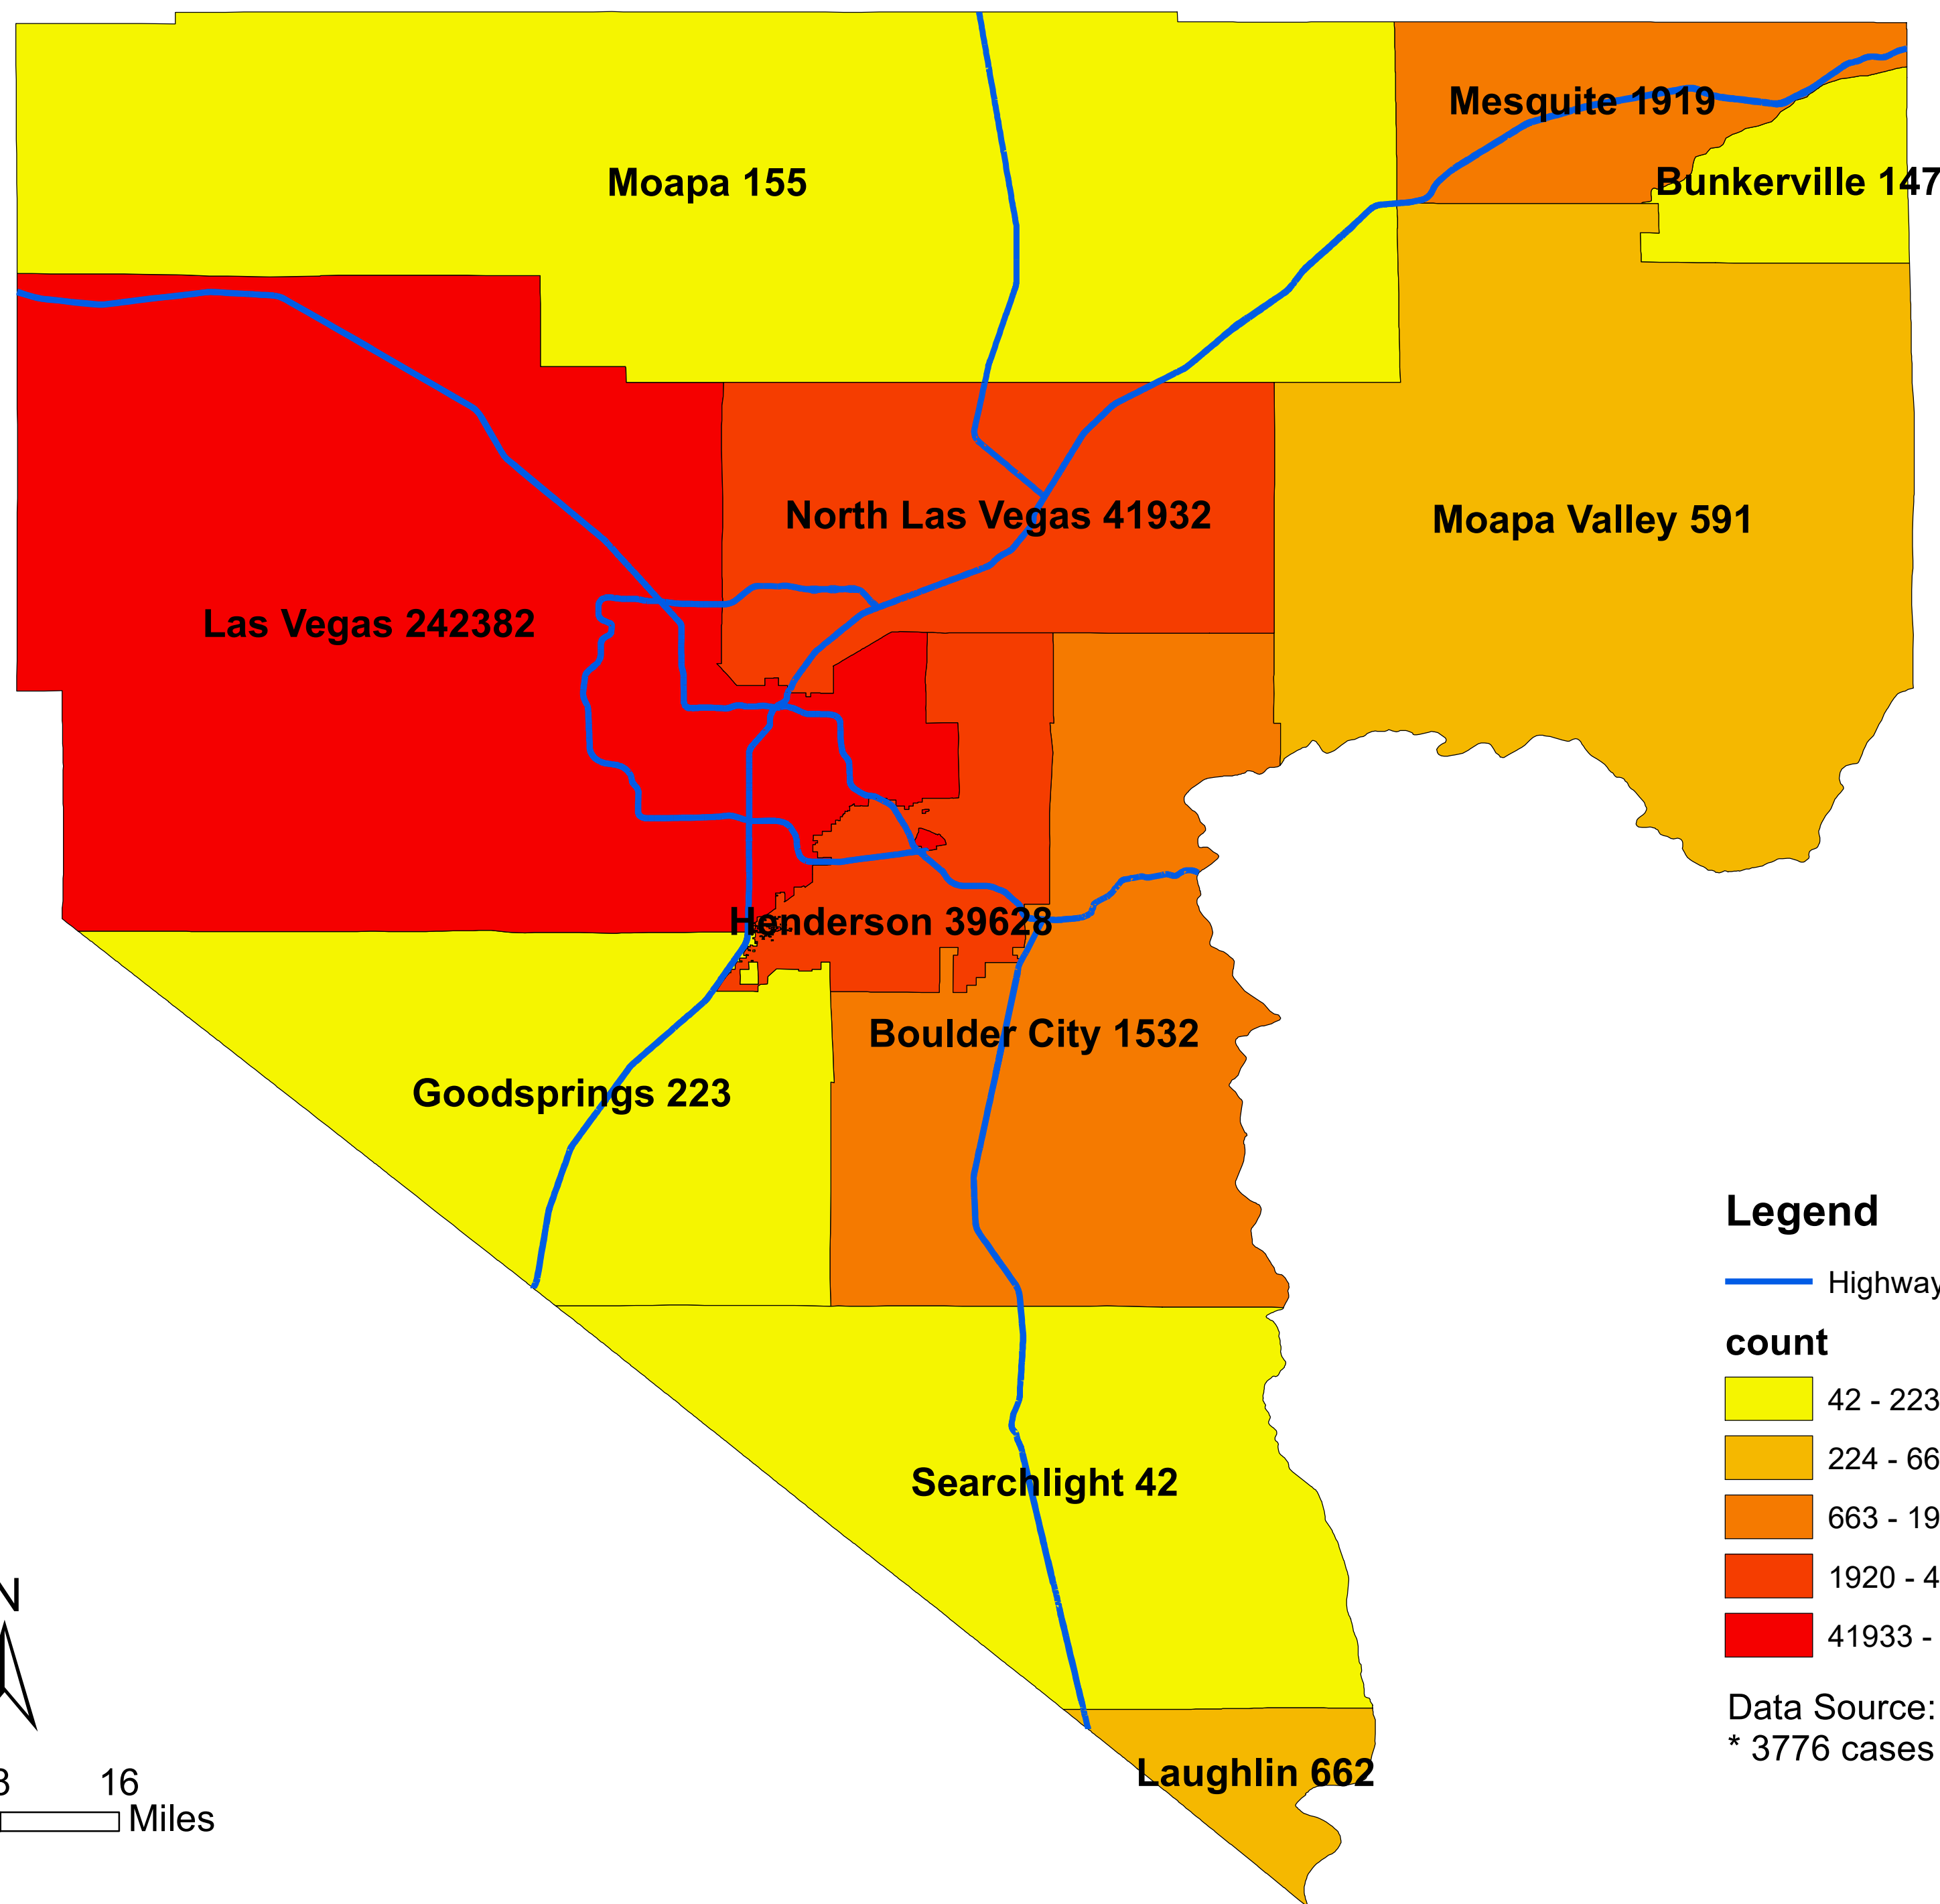

Number of COVID-19 cases by city in Clark county (11.06.2021)

Legend

— Highway

count

- 42 - 223
- 224 - 662
- 663 - 1919
- 1920 - 41932
- 41933 - 242382

Data Source: SNHD
* 3776 cases without city information