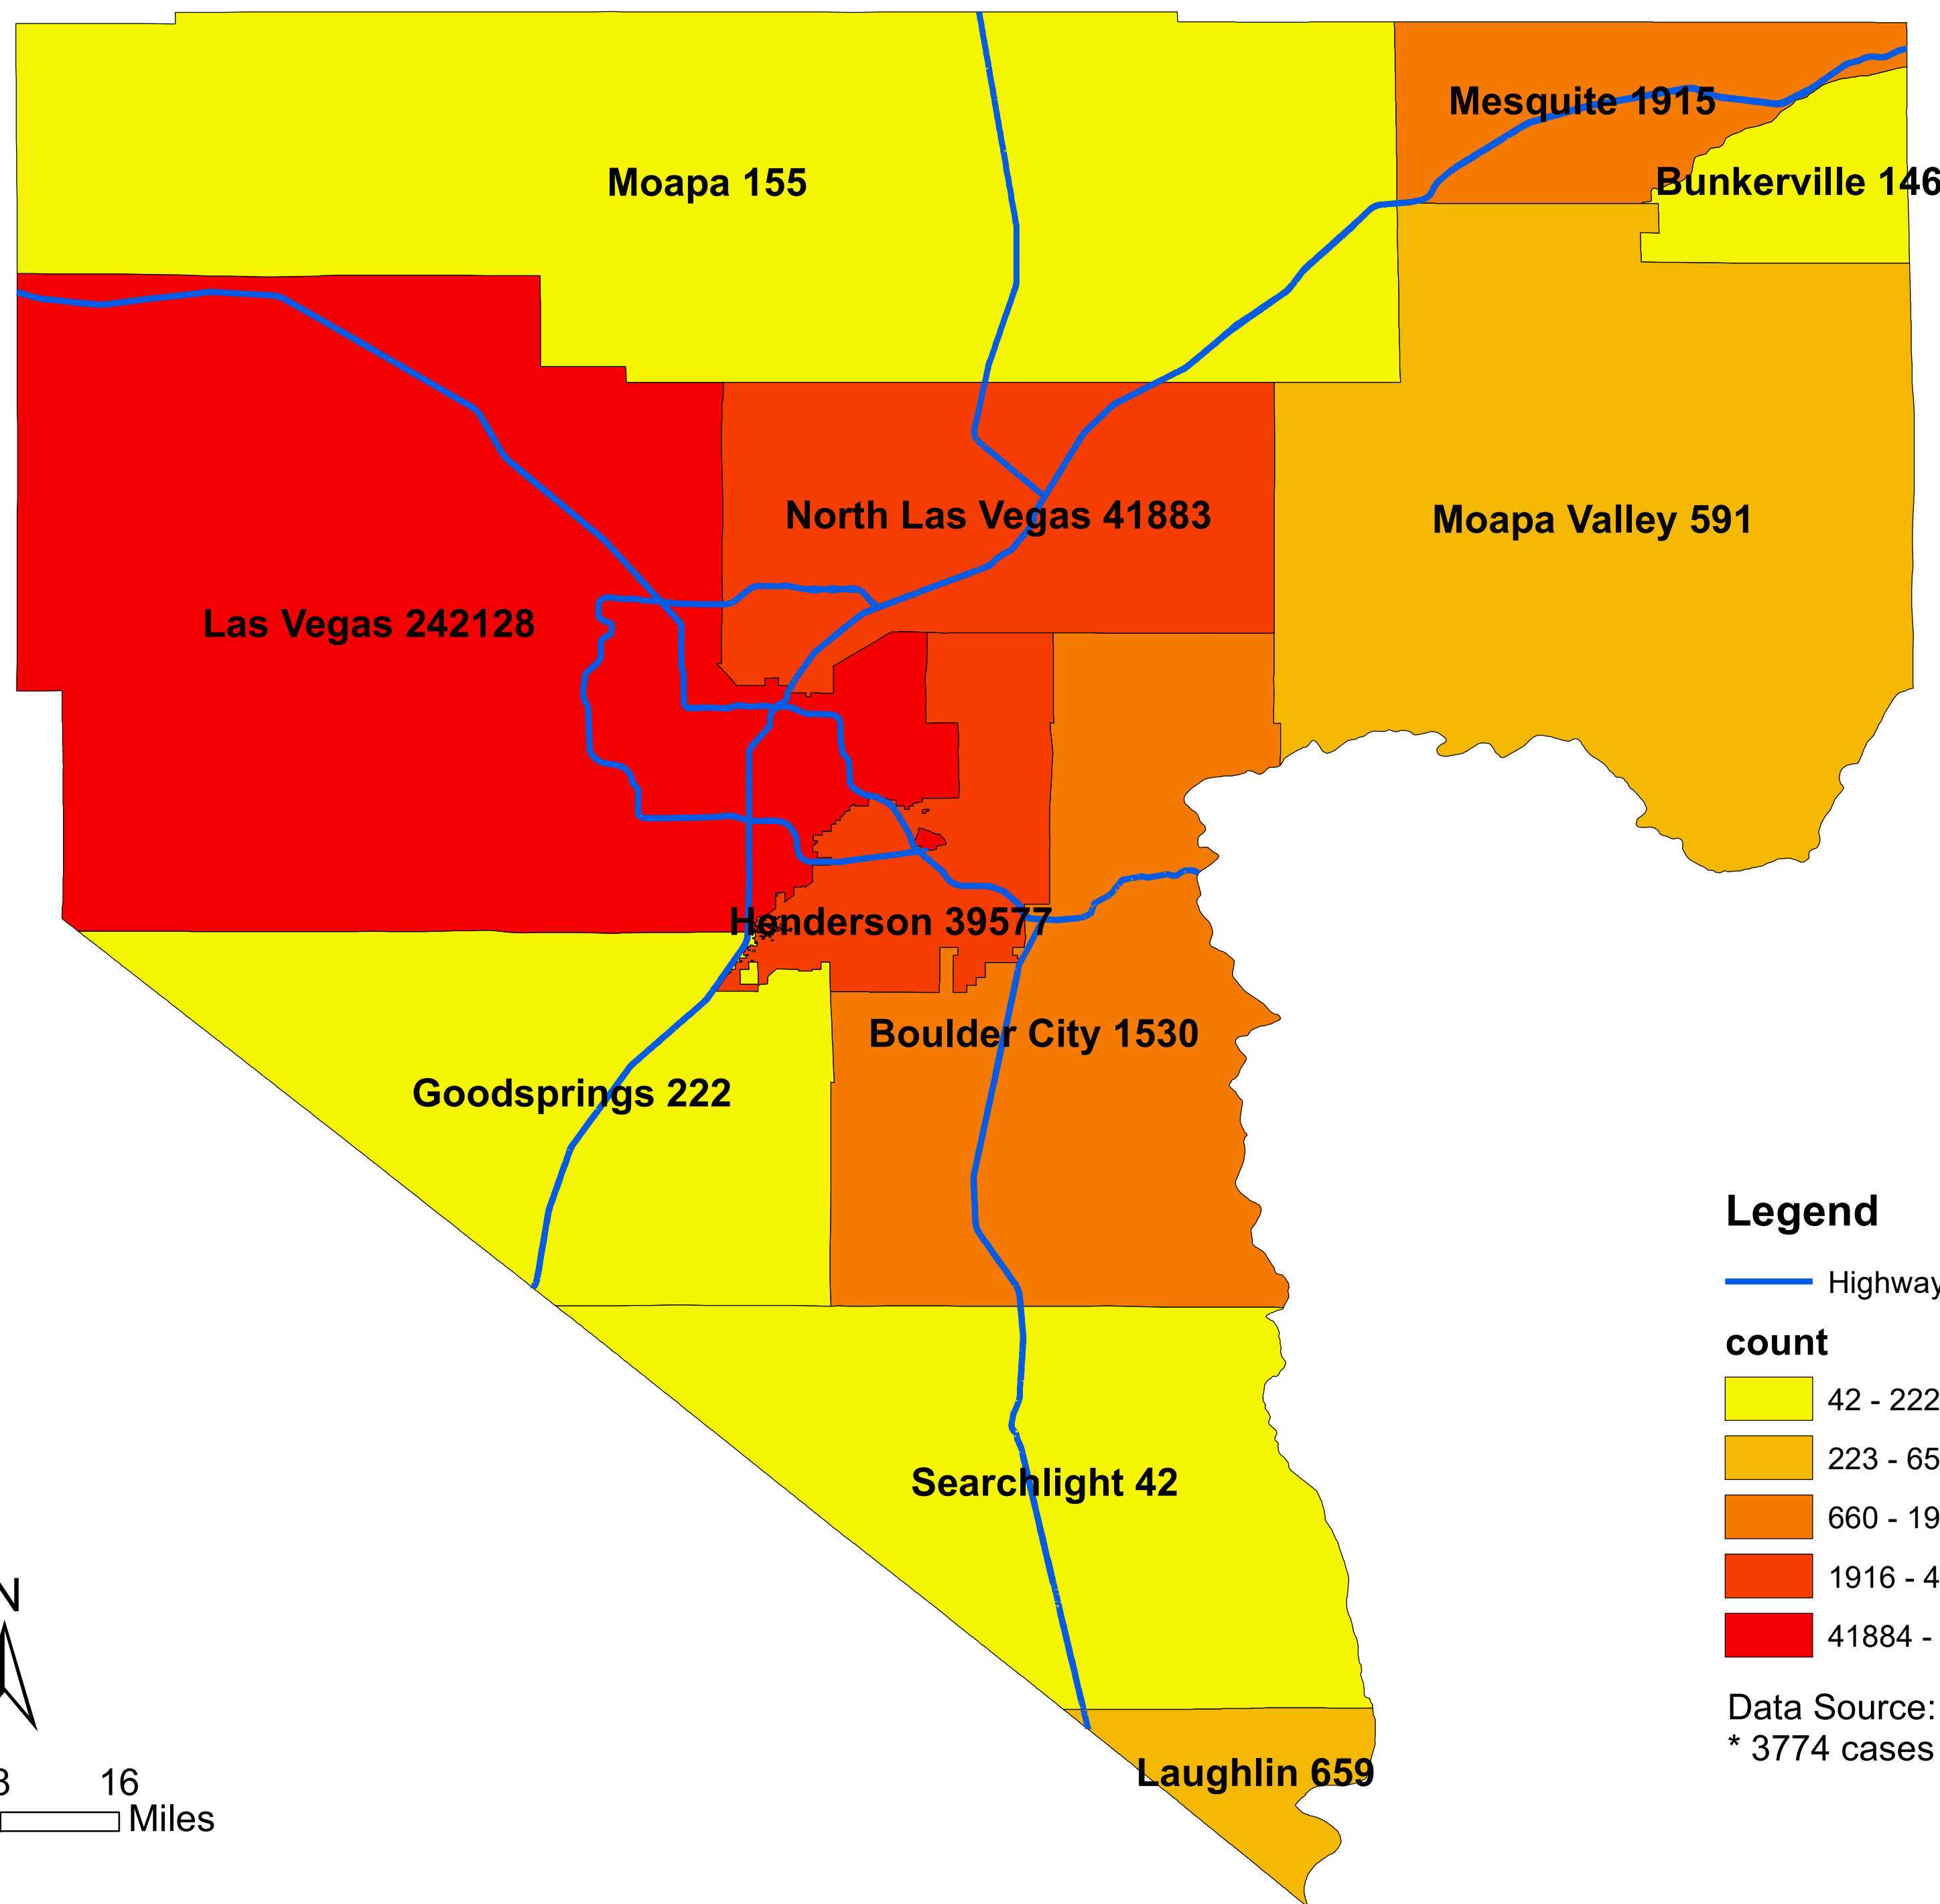

Number of COVID-19 cases by city in Clark county (11.05.2021)

Legend

— Highway

count

- 42 - 222
- 223 - 659
- 660 - 1915
- 1916 - 41883
- 41884 - 242128

Data Source: SNHD
* 3774 cases without city information