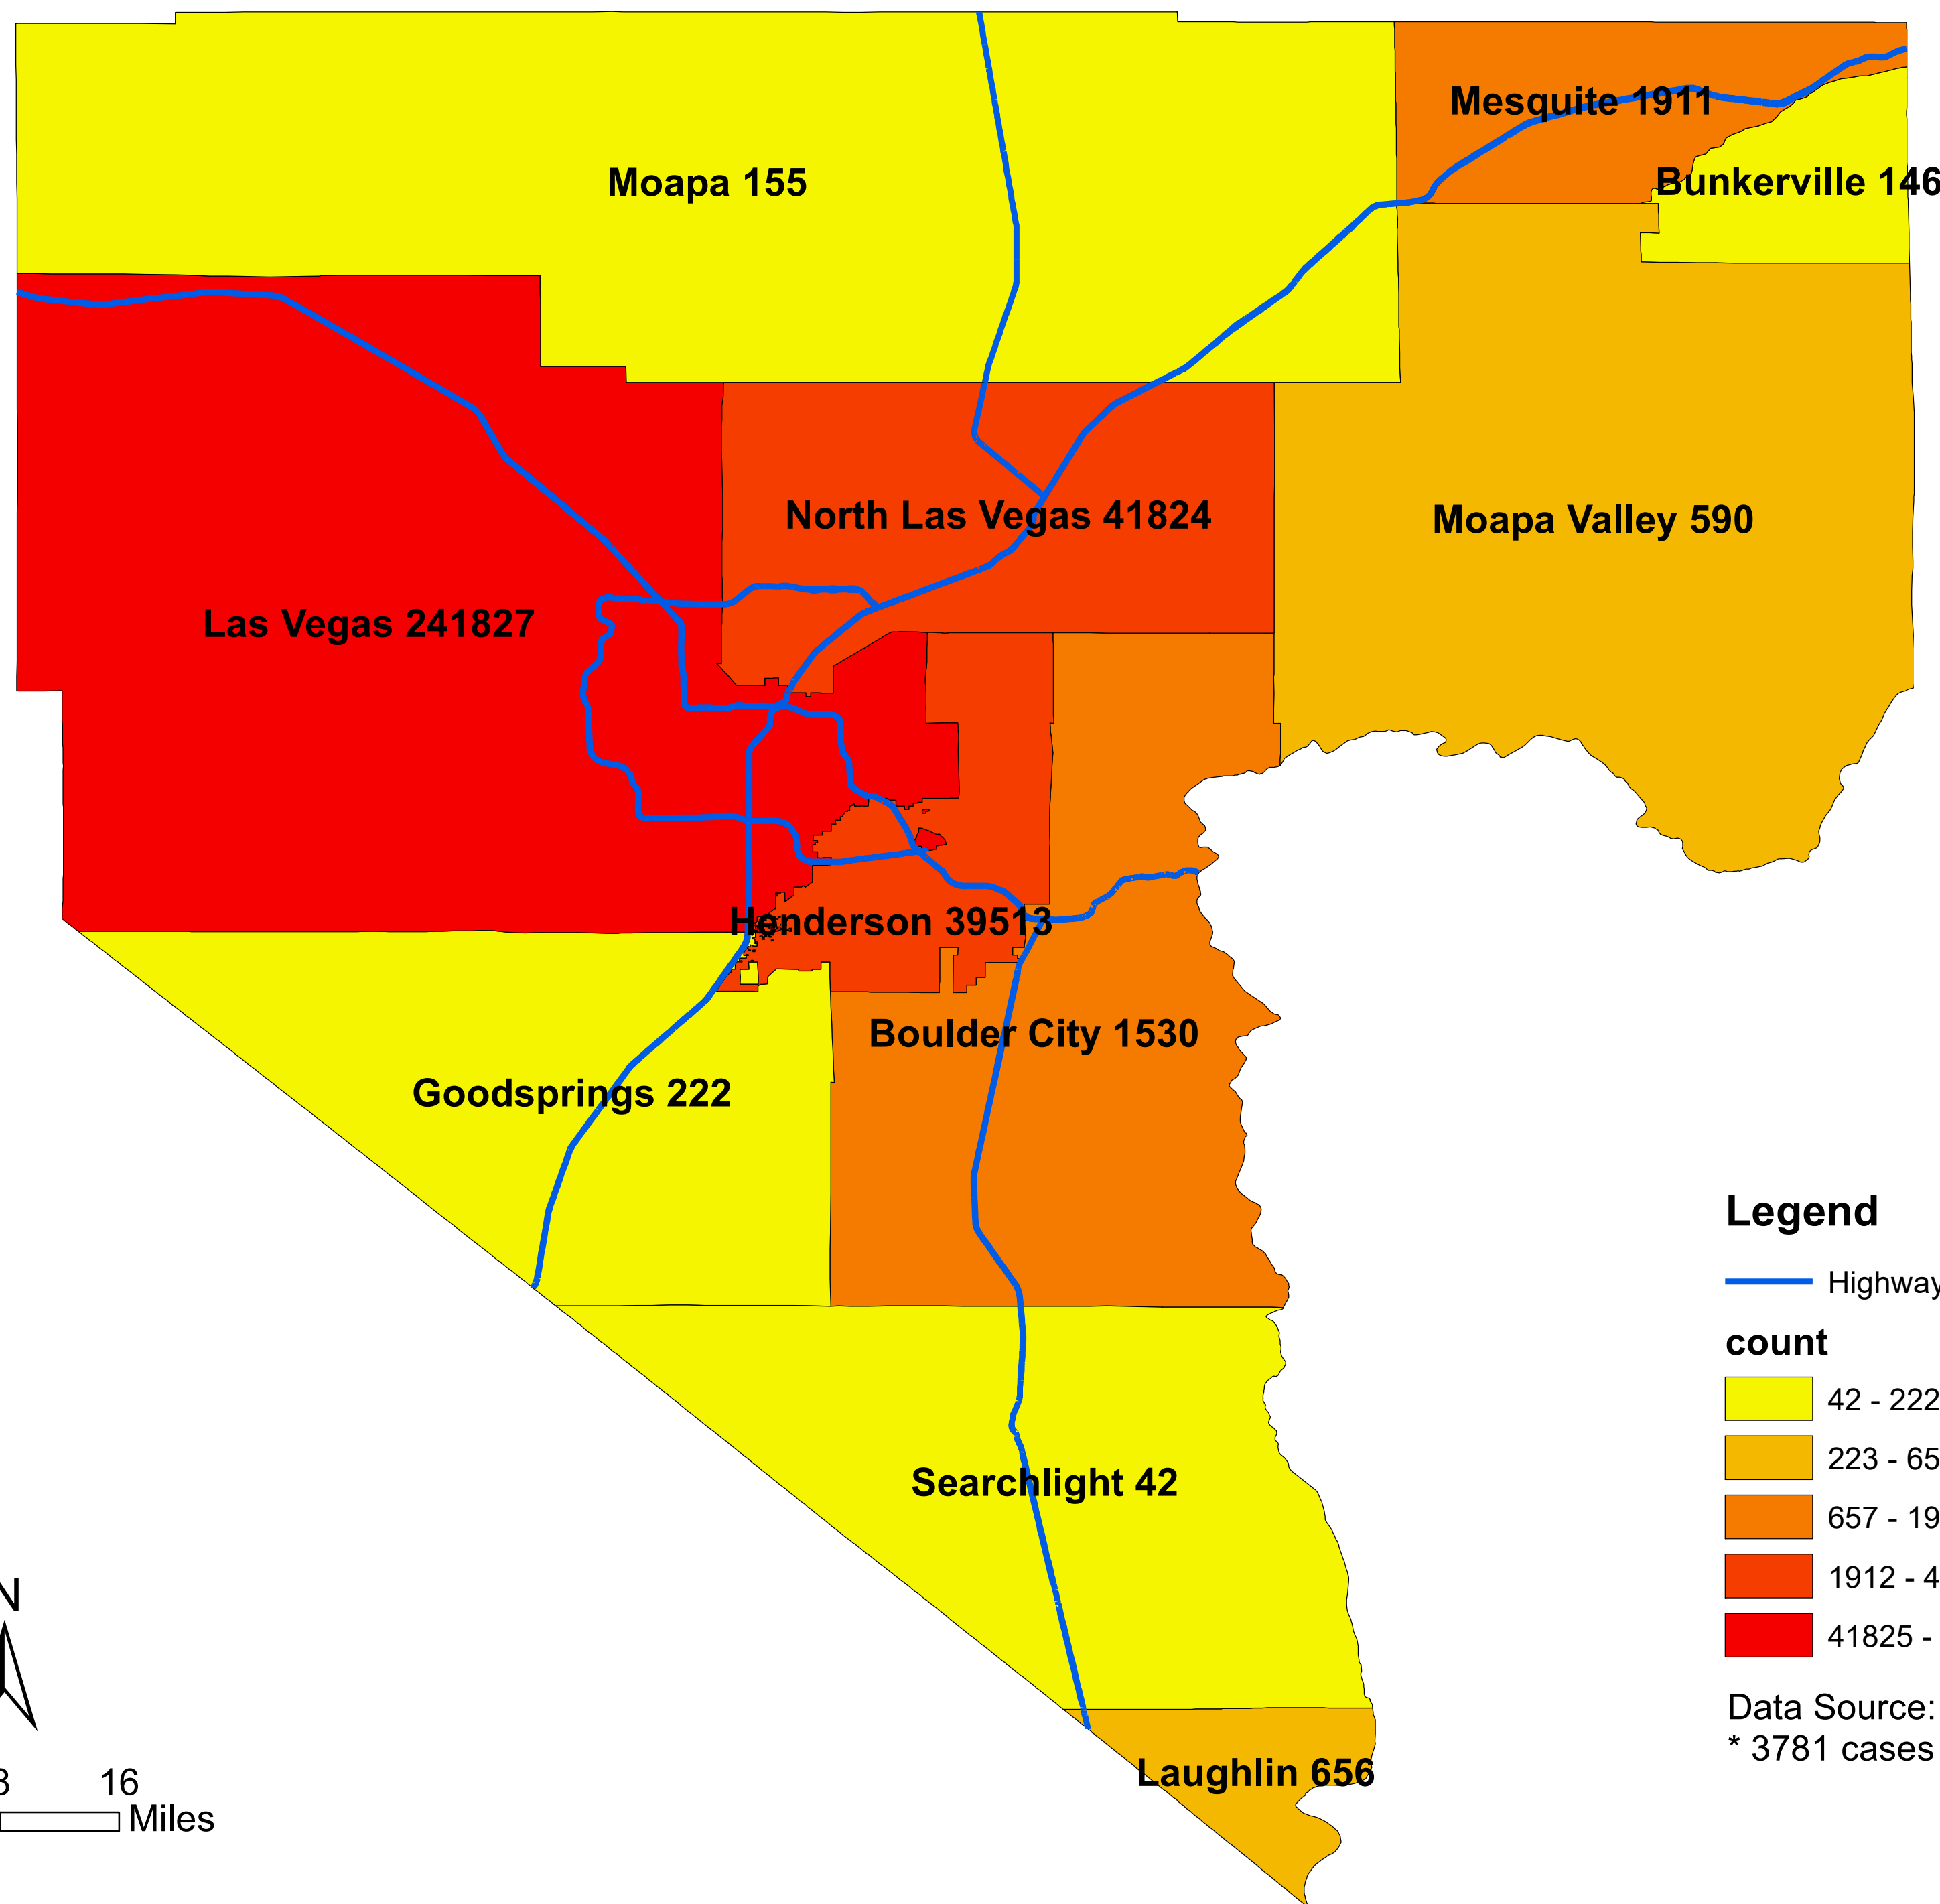

Number of COVID-19 cases by city in Clark county (11.04.2021)

Legend

— Highway

count

- 42 - 222
- 223 - 656
- 657 - 1911
- 1912 - 41824
- 41825 - 241827

Data Source: SNHD
* 3781 cases without city information