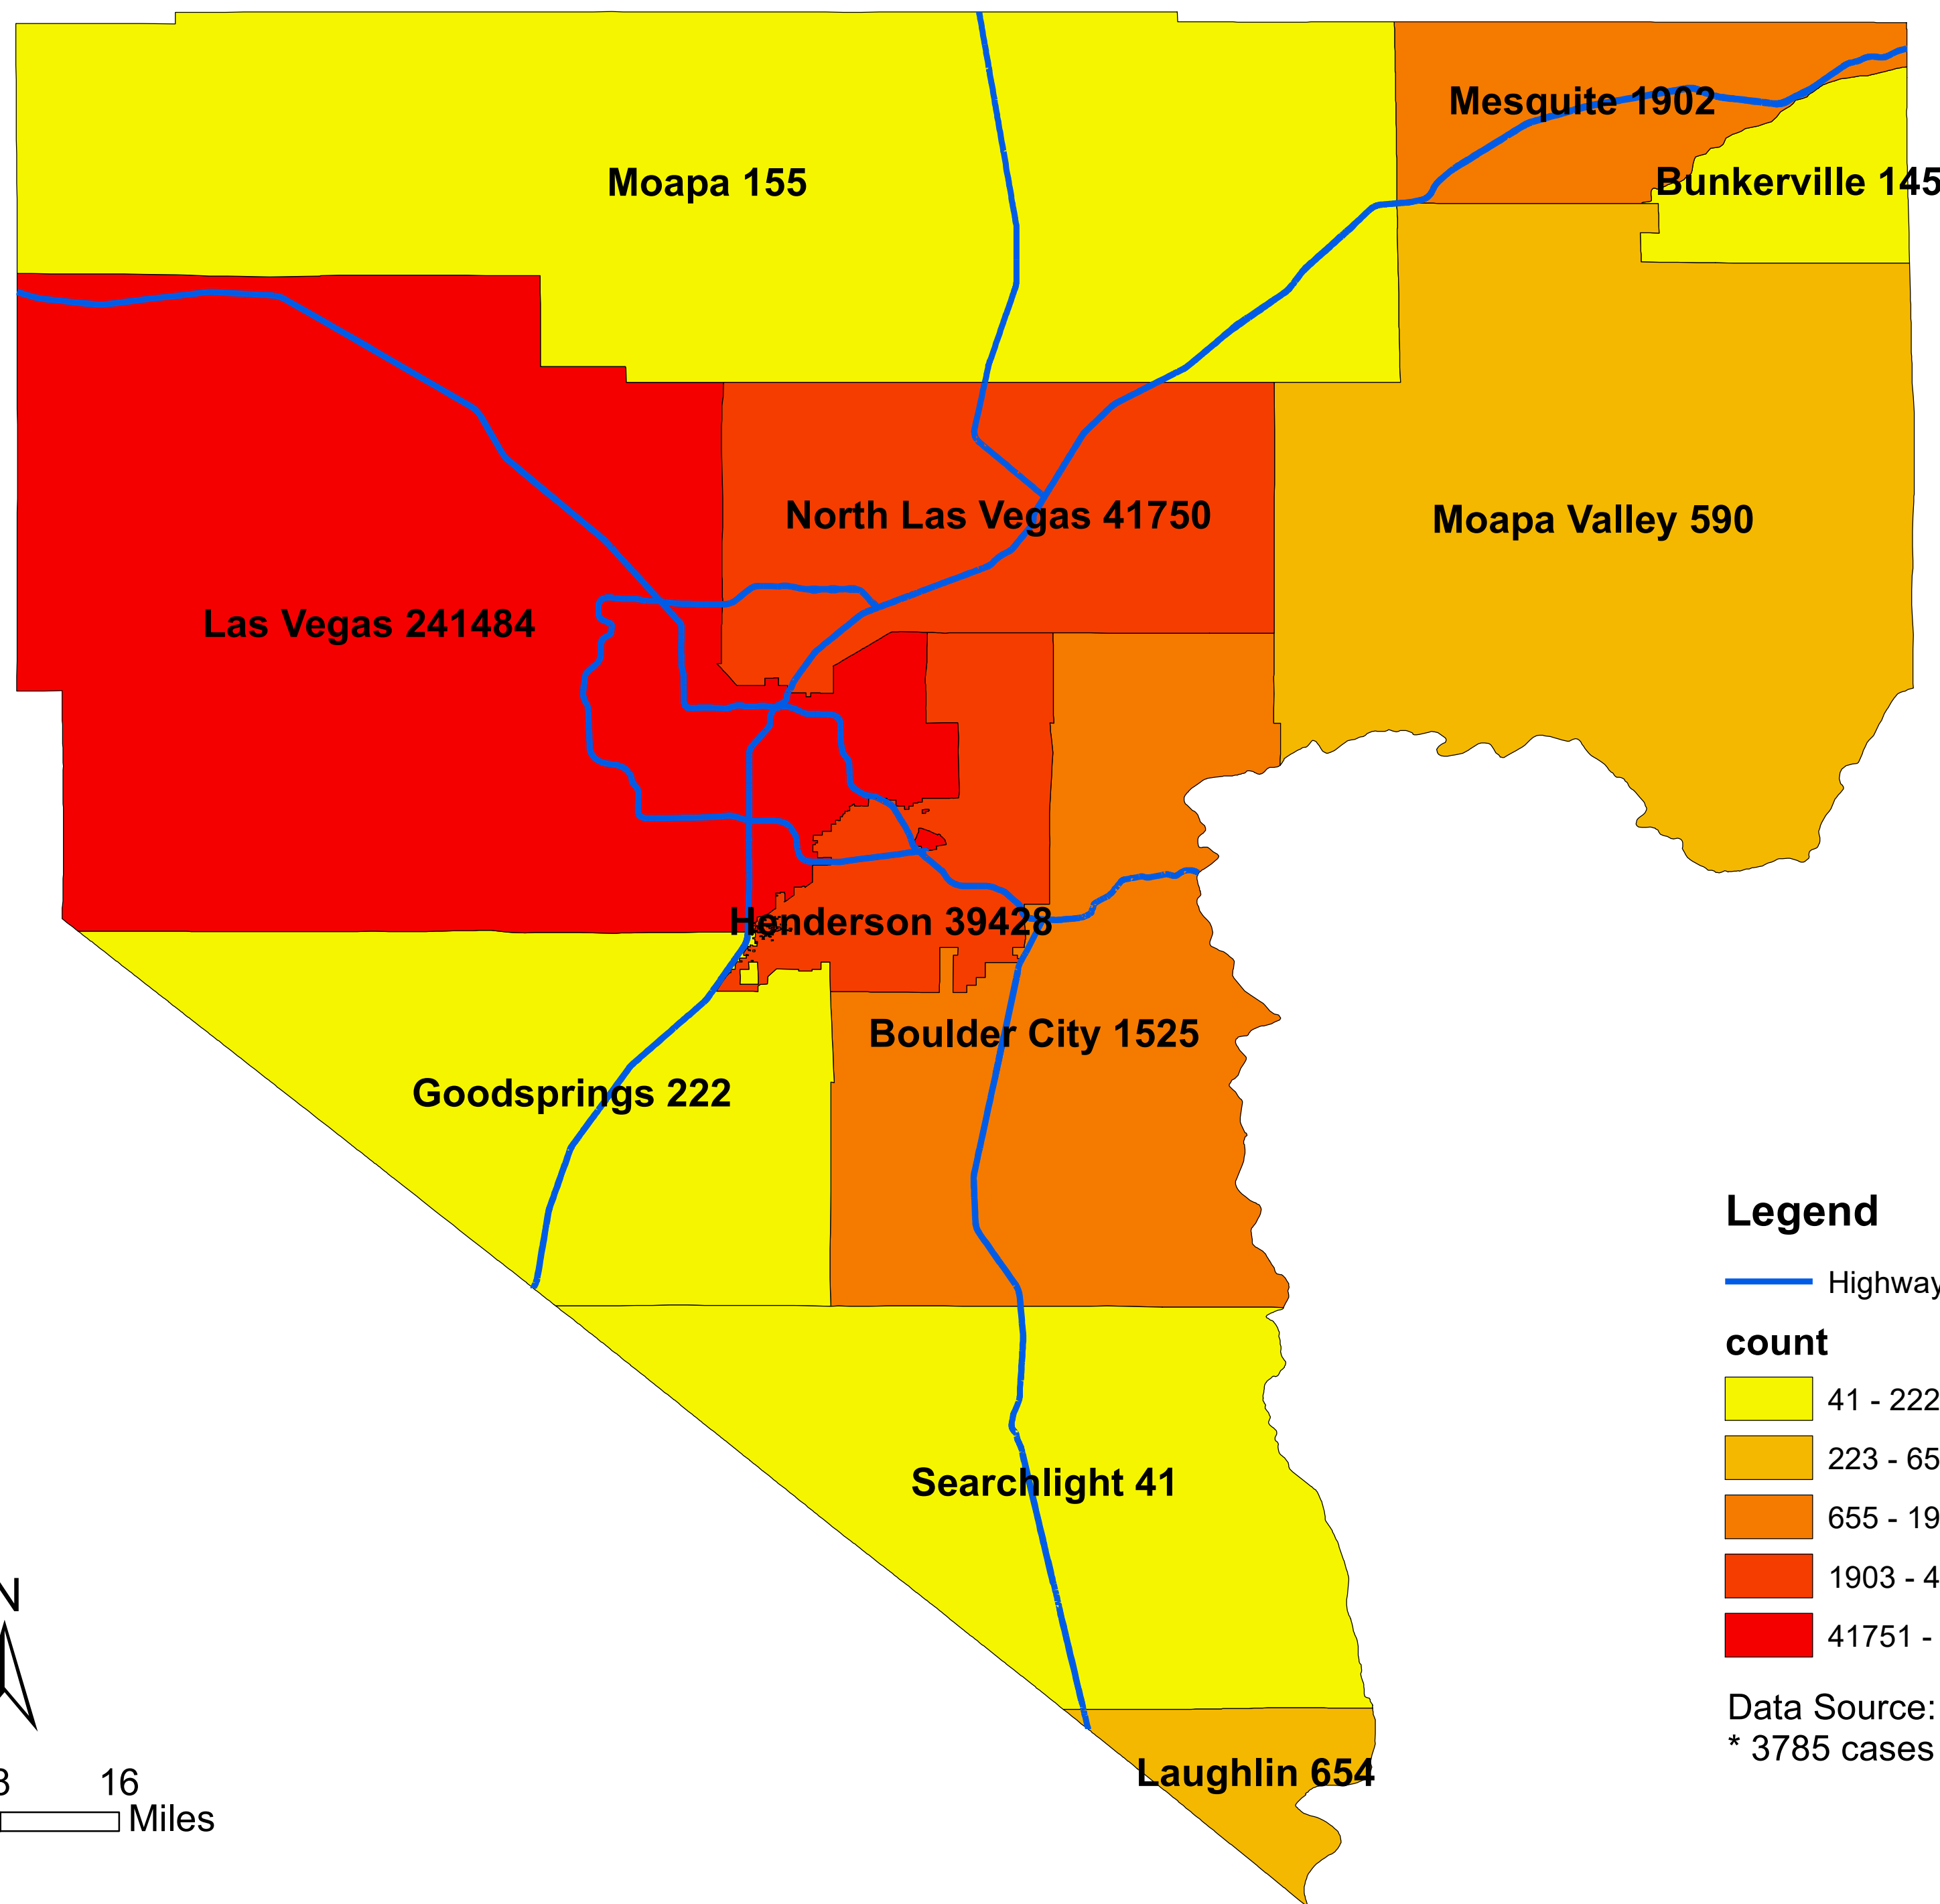

# Number of COVID-19 cases by city in Clark county (11.03.2021)

## Legend

— Highway

### count

- 41 - 222
- 223 - 654
- 655 - 1902
- 1903 - 41750
- 41751 - 241484

Data Source: SNHD  
\* 3785 cases without city information