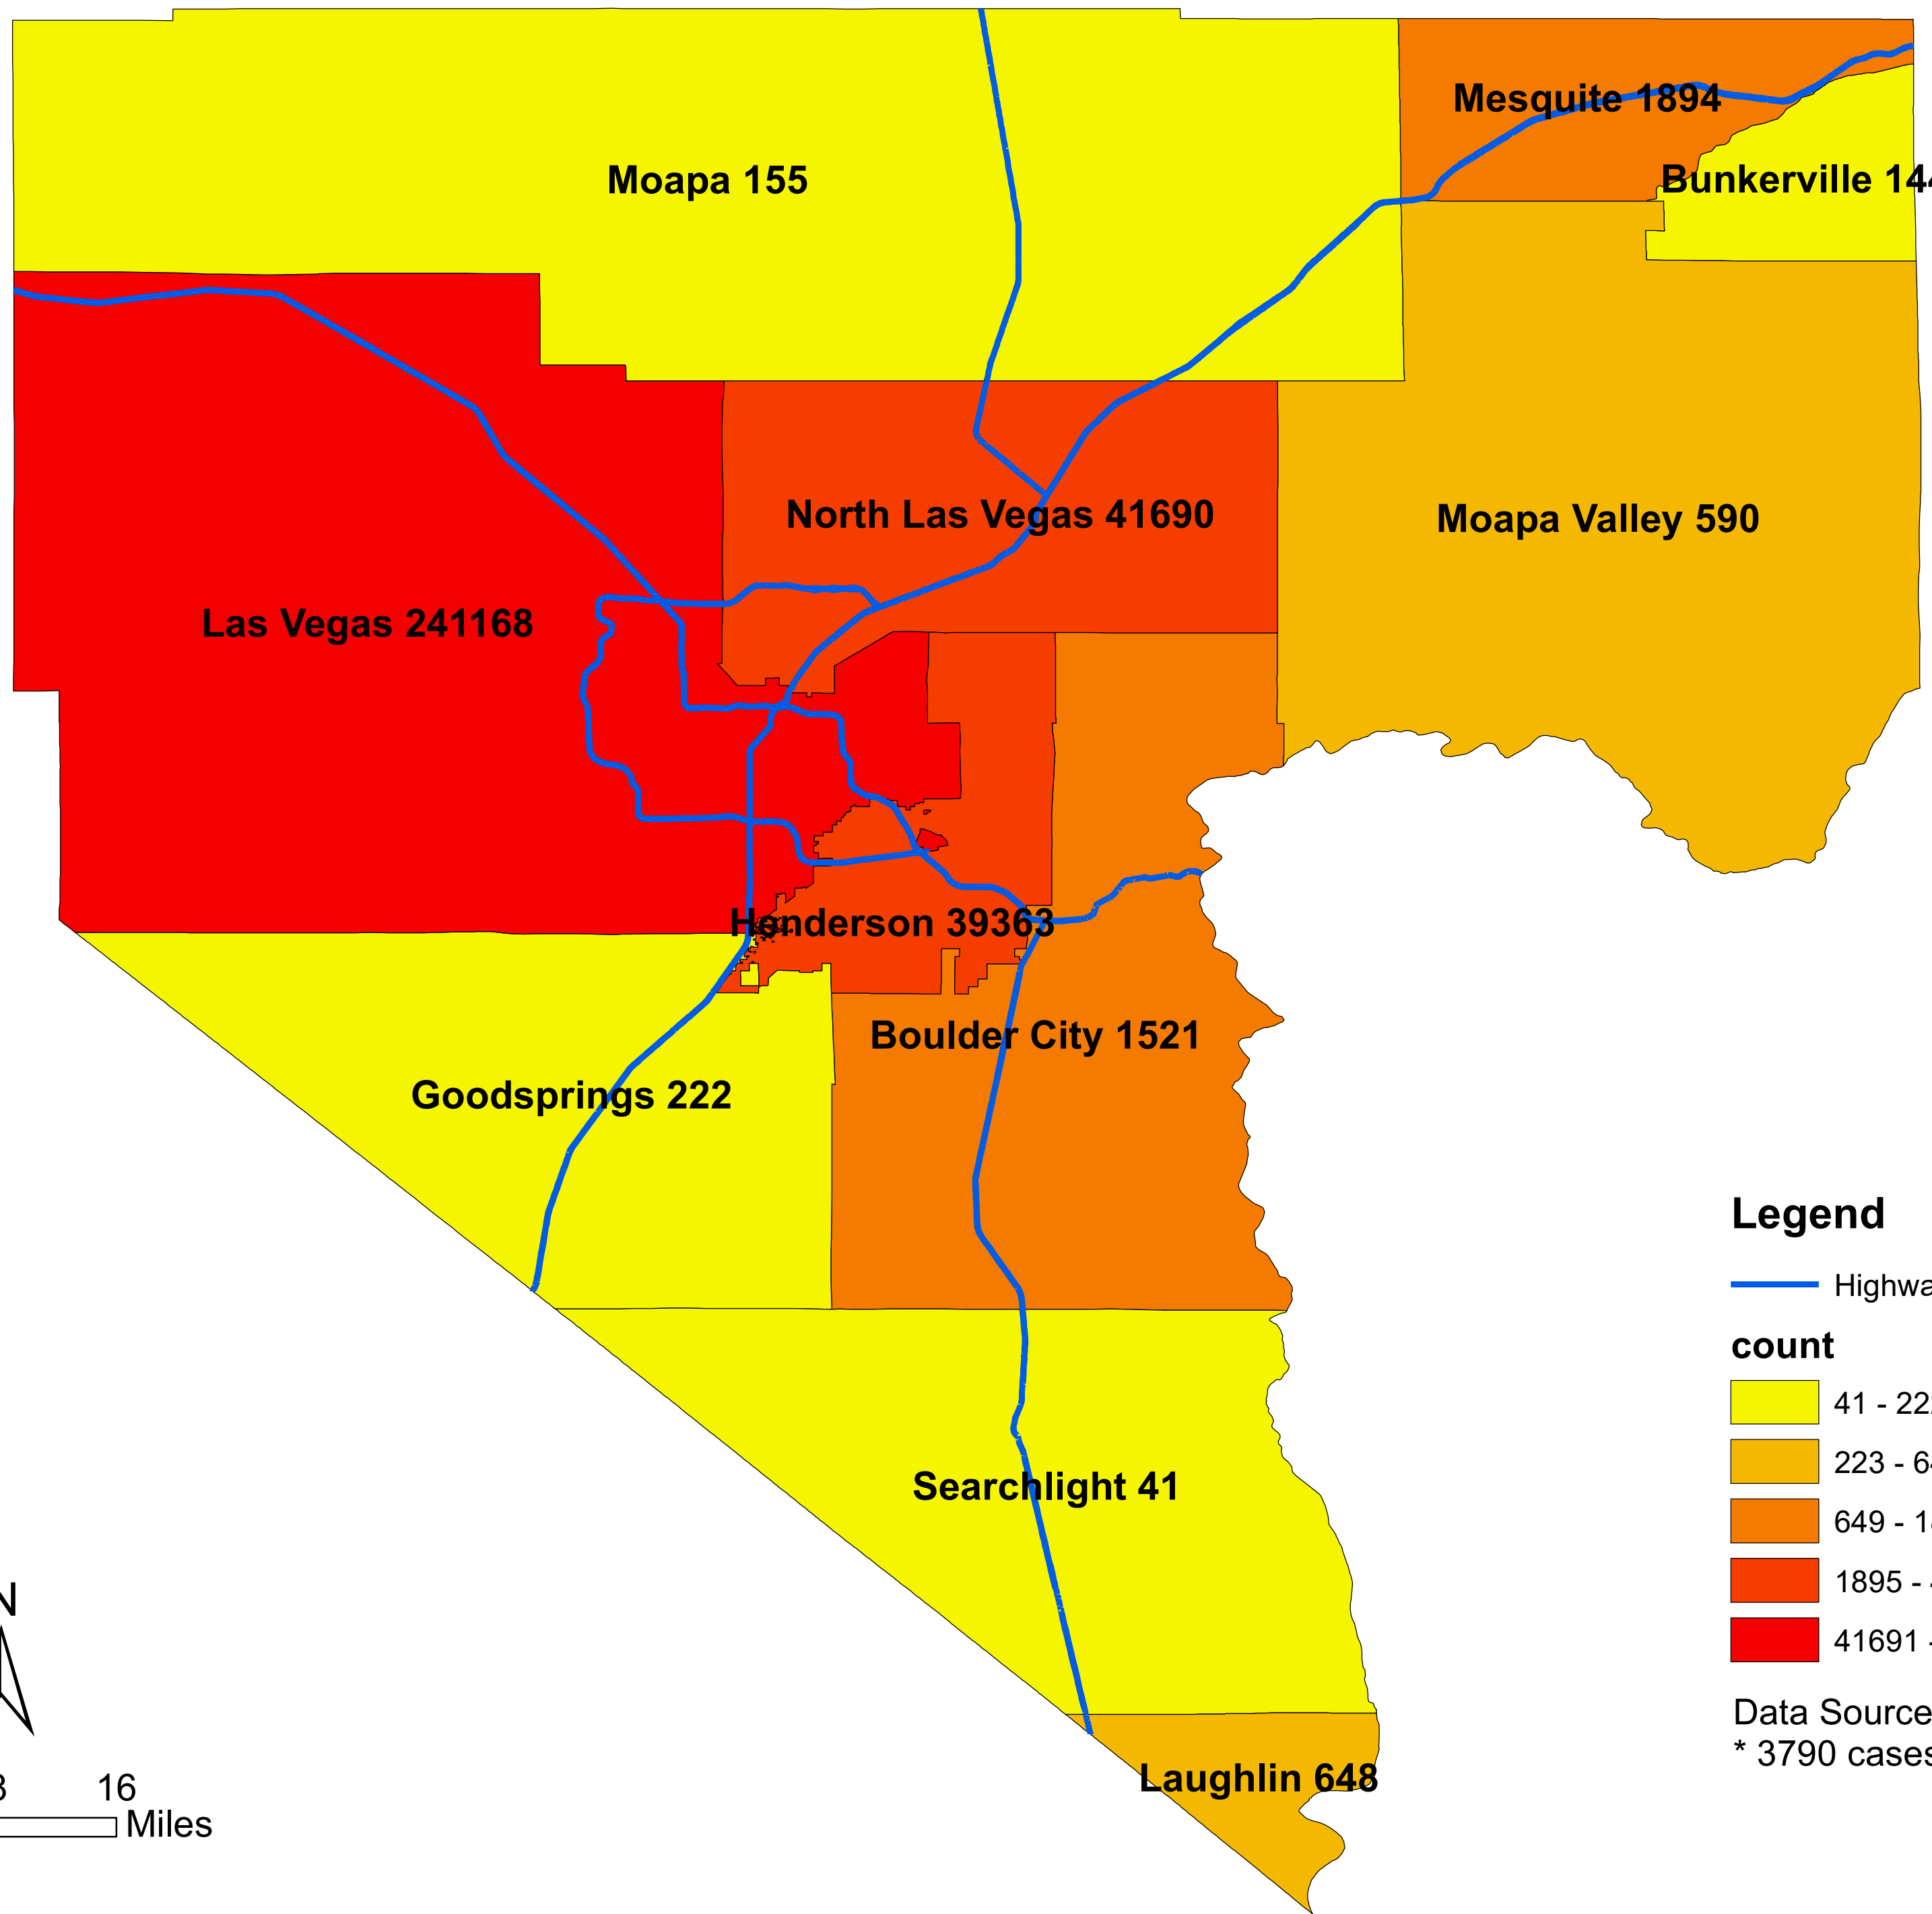

# Number of COVID-19 cases by city in Clark county (11.02.2021)

## Legend

— Highway

### count

Data Source: SNHD

\* 3790 cases without city information