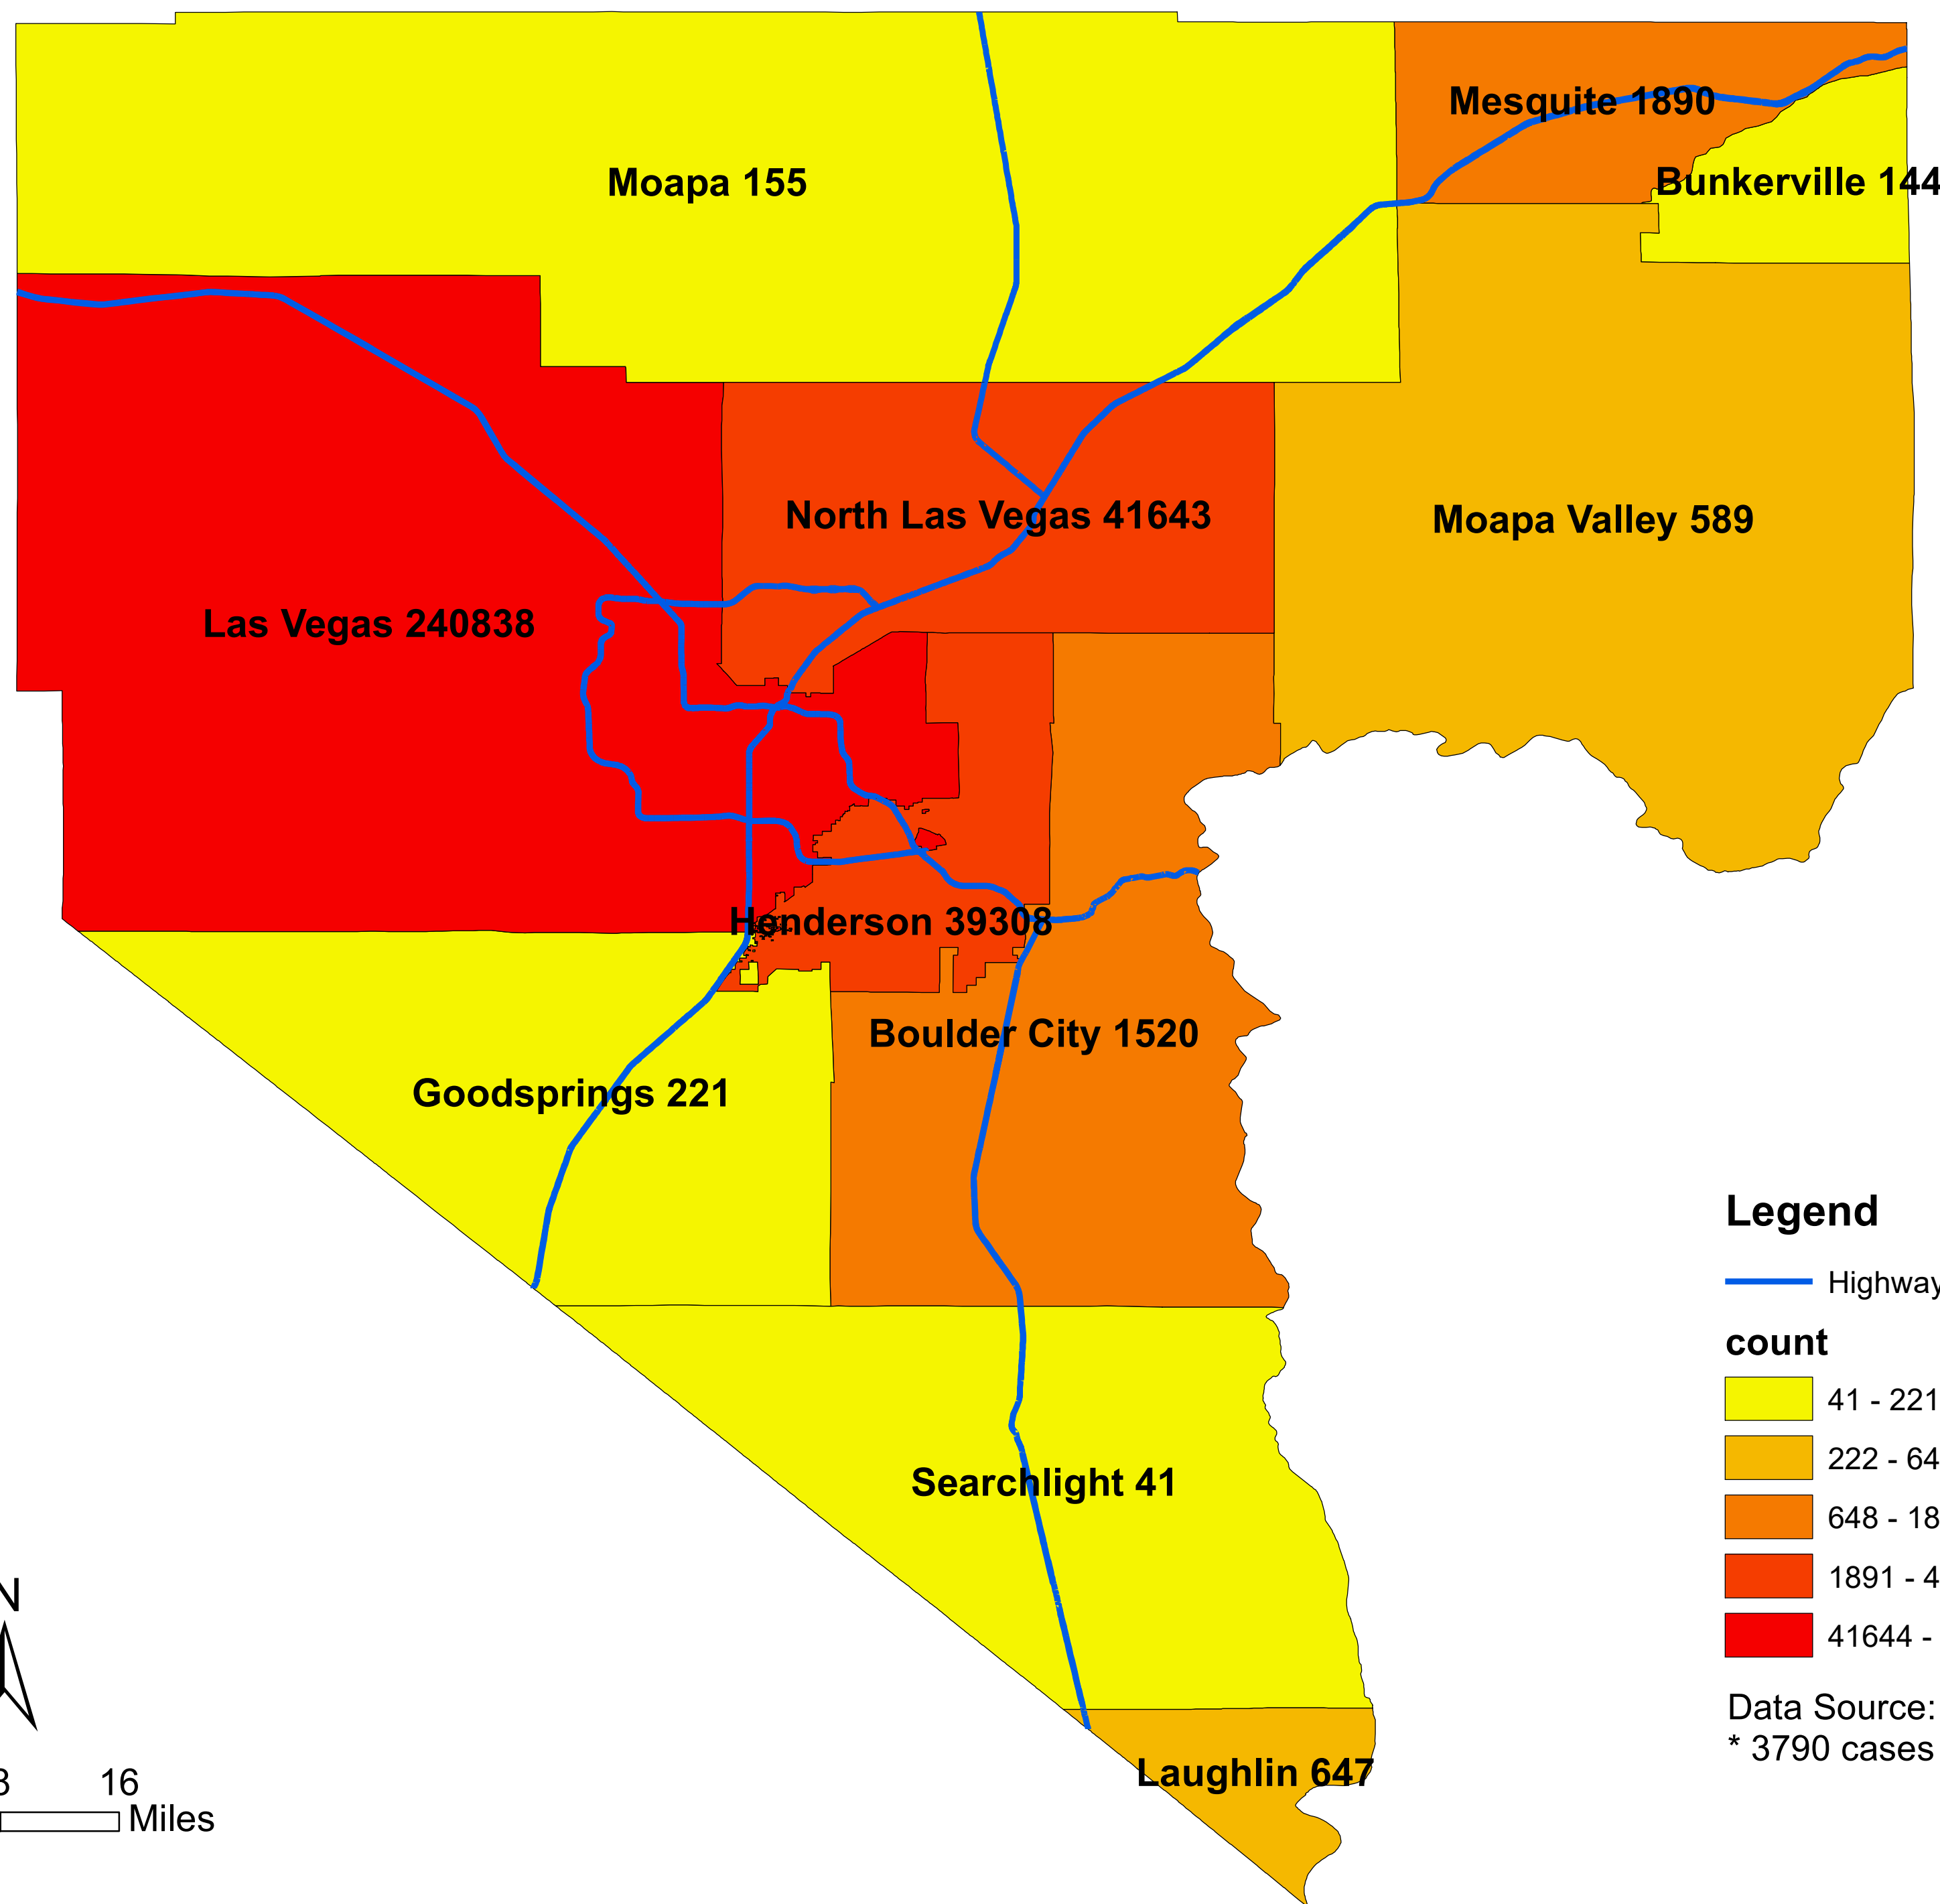

# Number of COVID-19 cases by city in Clark county (11.01.2021)

## Legend

— Highway

### count

- 41 - 221
- 222 - 647
- 648 - 1890
- 1891 - 41643
- 41644 - 240838

Data Source: SNHD  
\* 3790 cases without city information