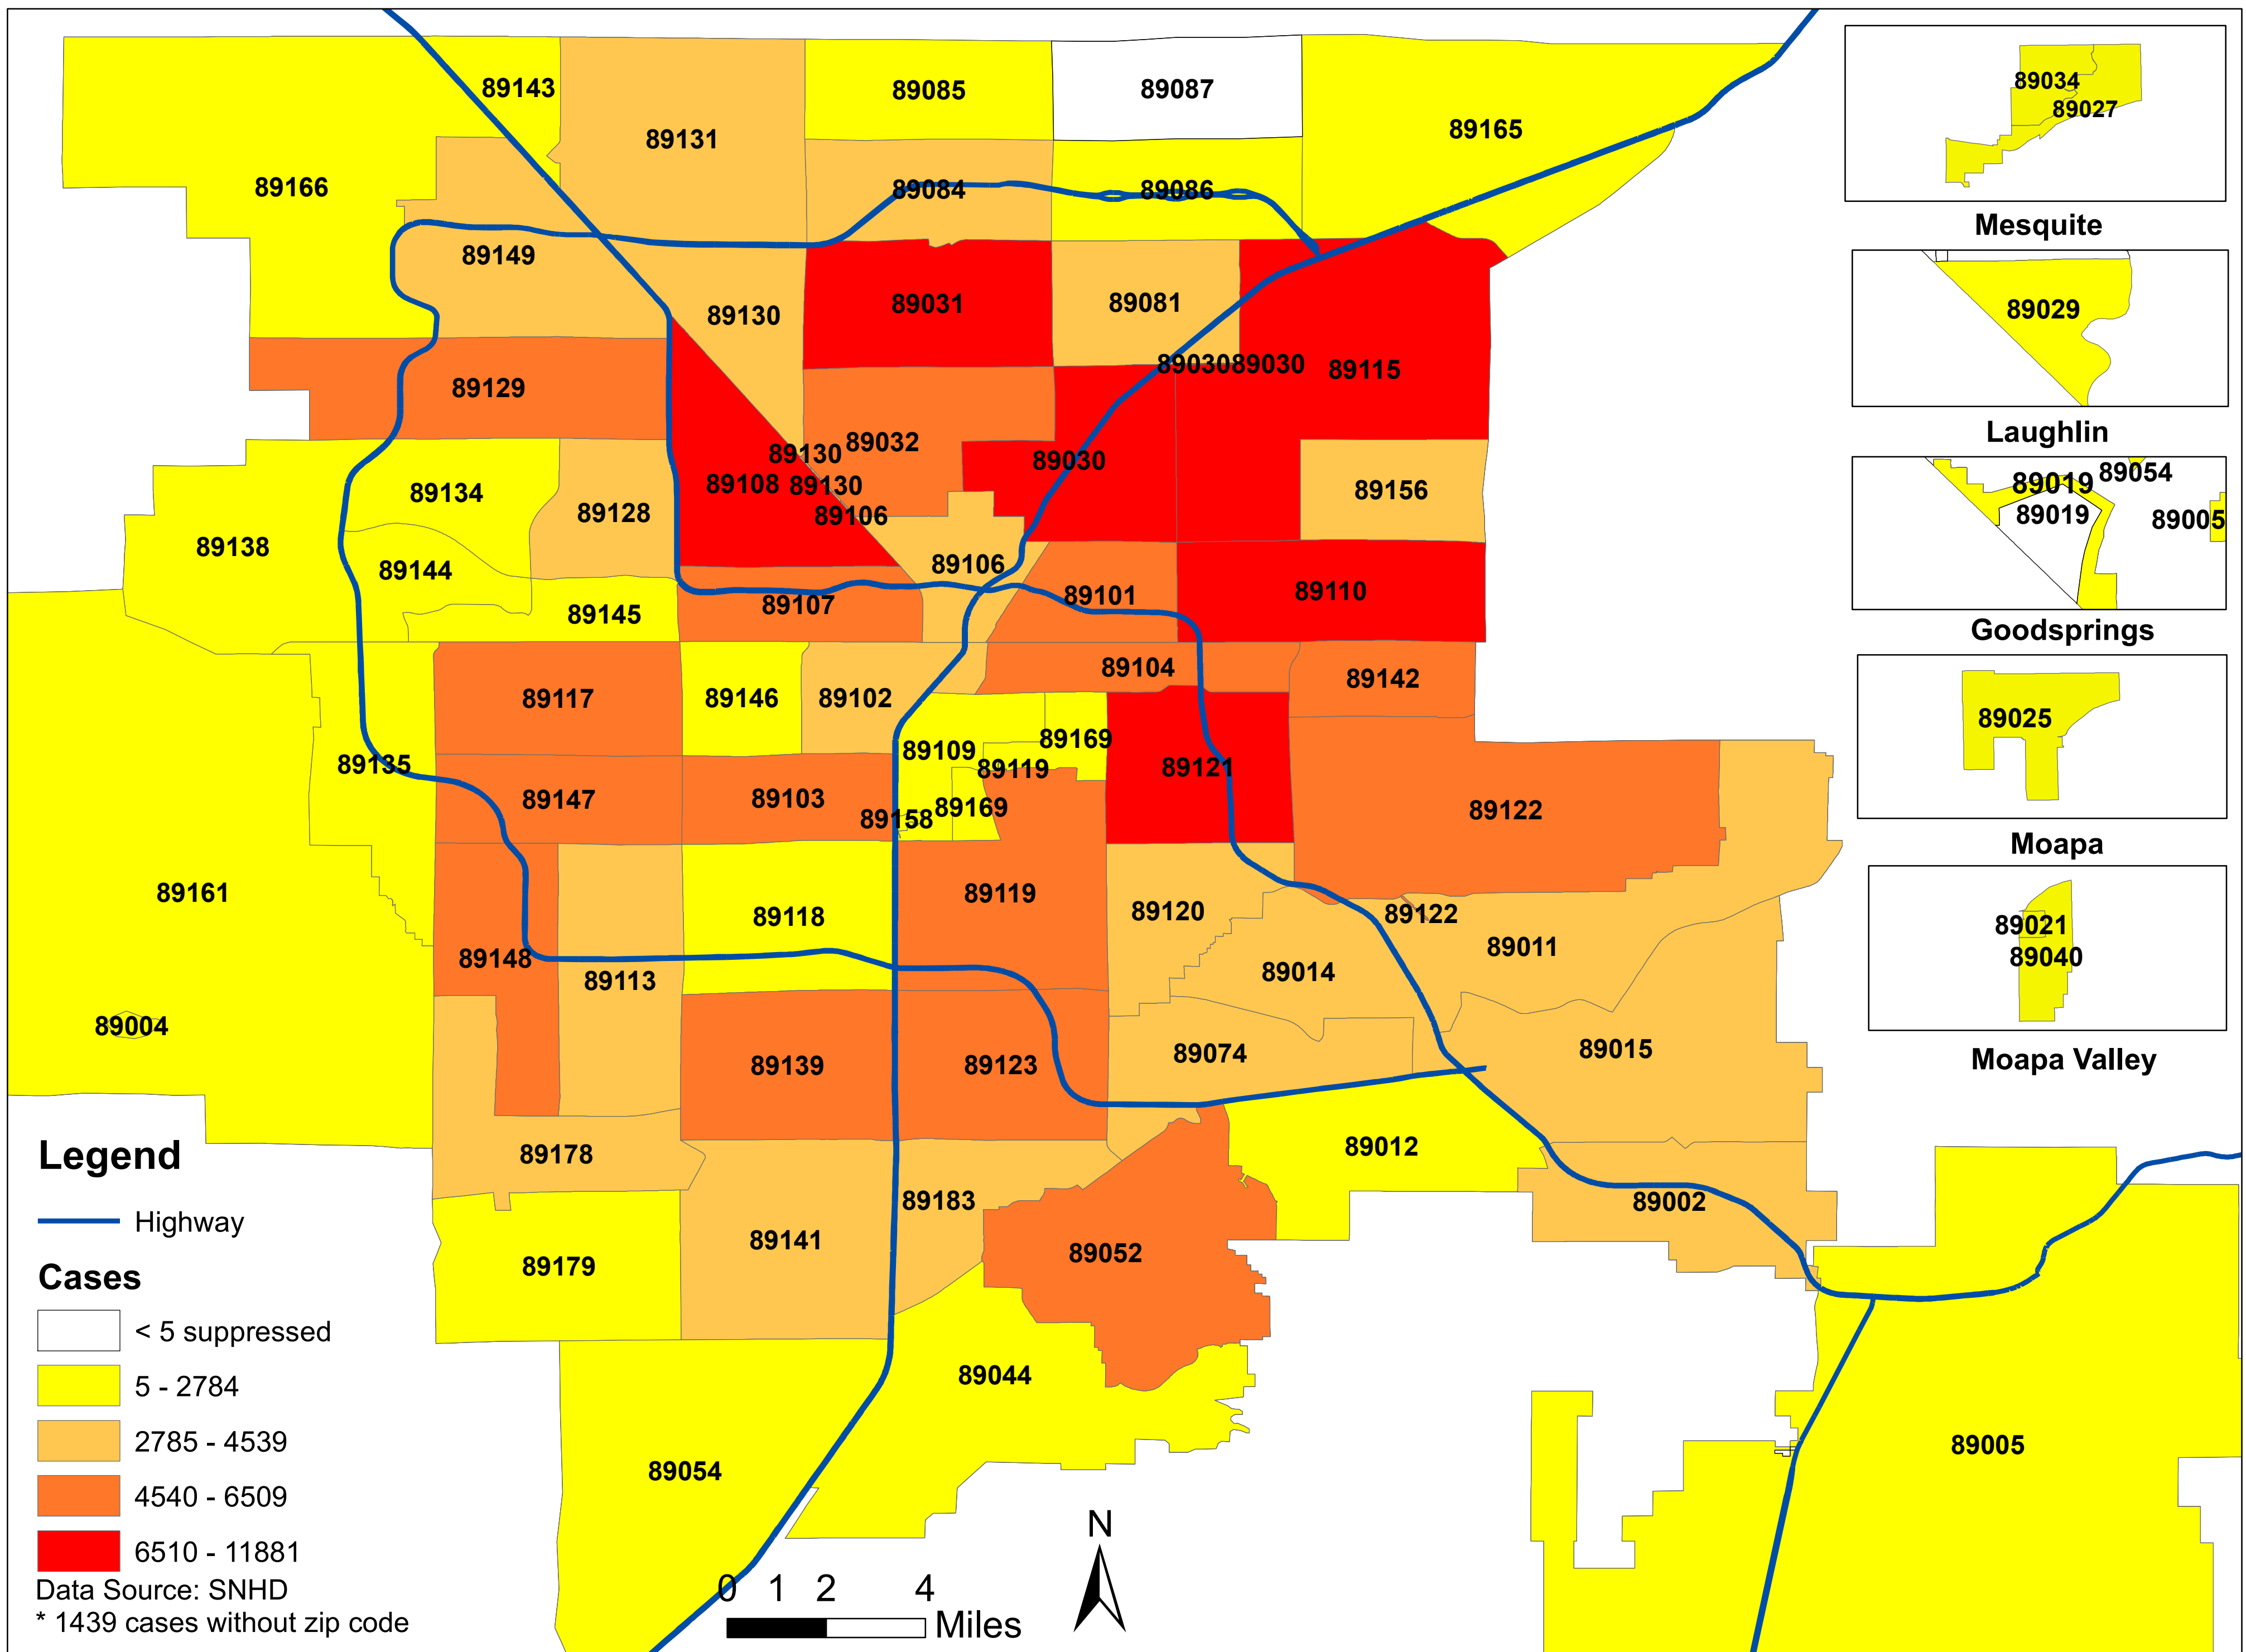

# Number of COVID-19 cases by zip code in Clark county (05.31.2021)

**Note: More than 5 cases reported from 89124**