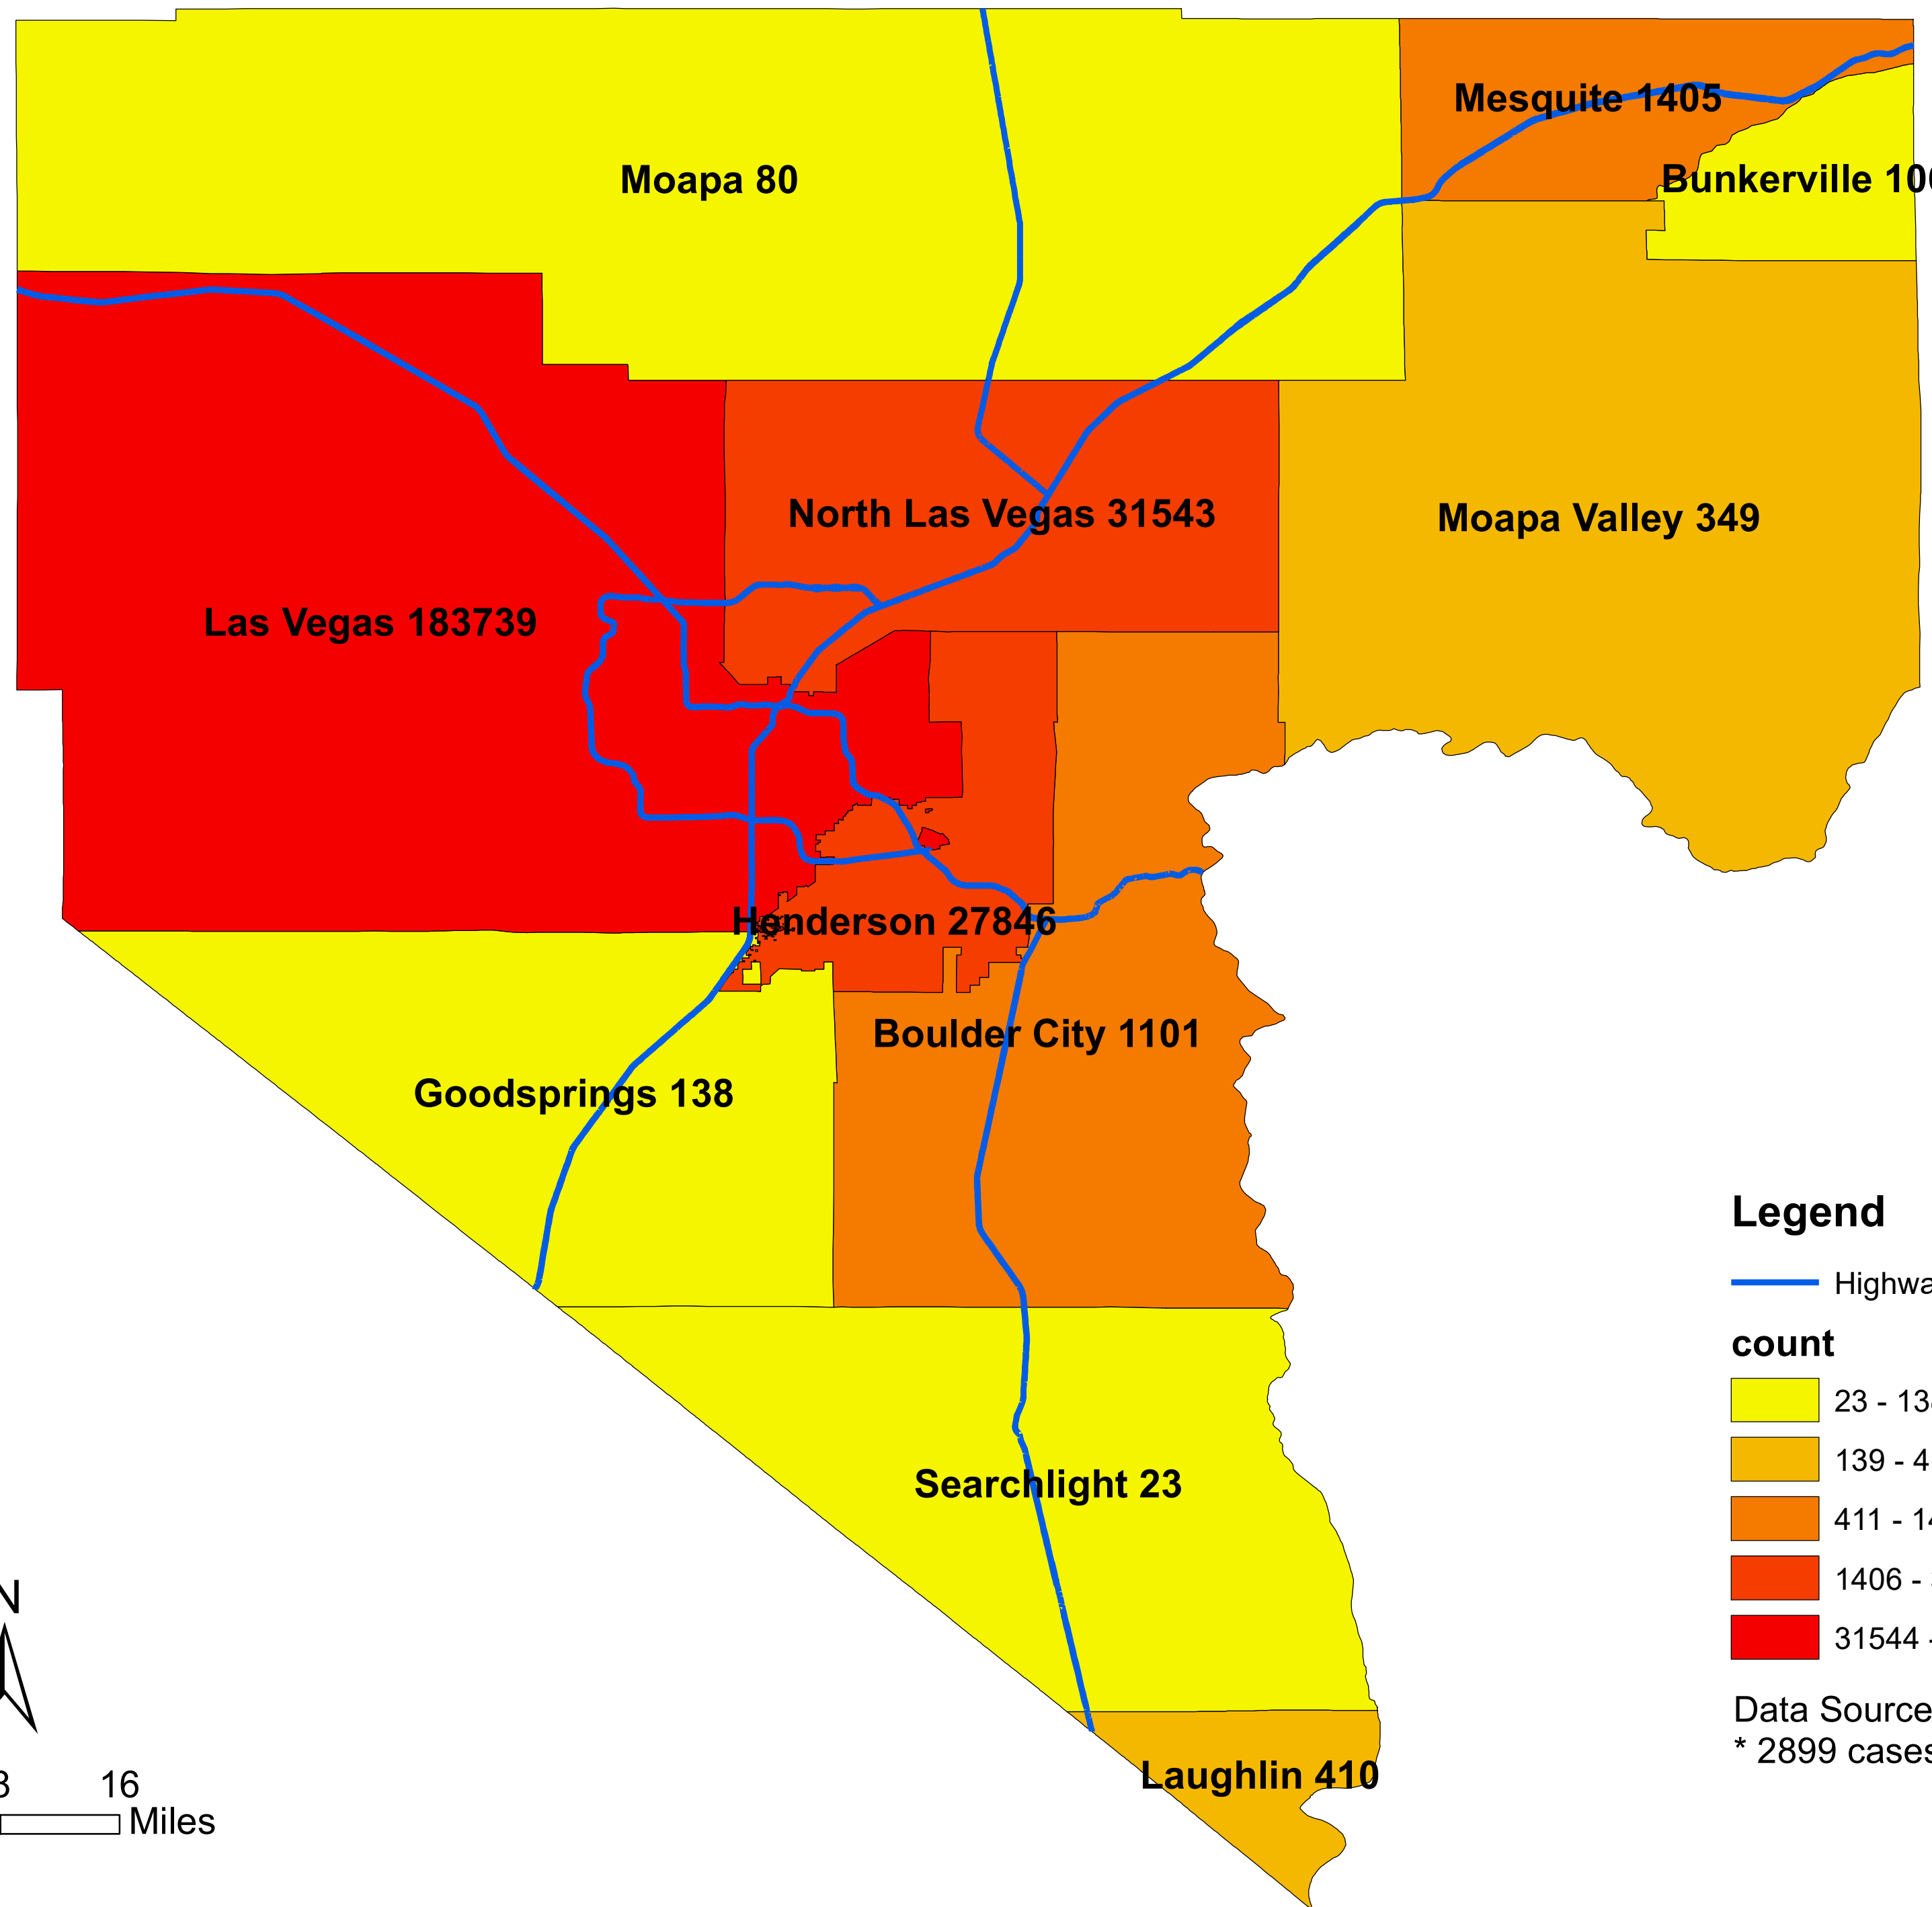

Number of COVID-19 cases by city in Clark county (05.31.2021)

Legend

— Highway

count

- 23 - 138
- 139 - 410
- 411 - 1405
- 1406 - 31543
- 31544 - 183739

Data Source: SNHD

* 2899 cases without city information

0 4 8 16 Miles