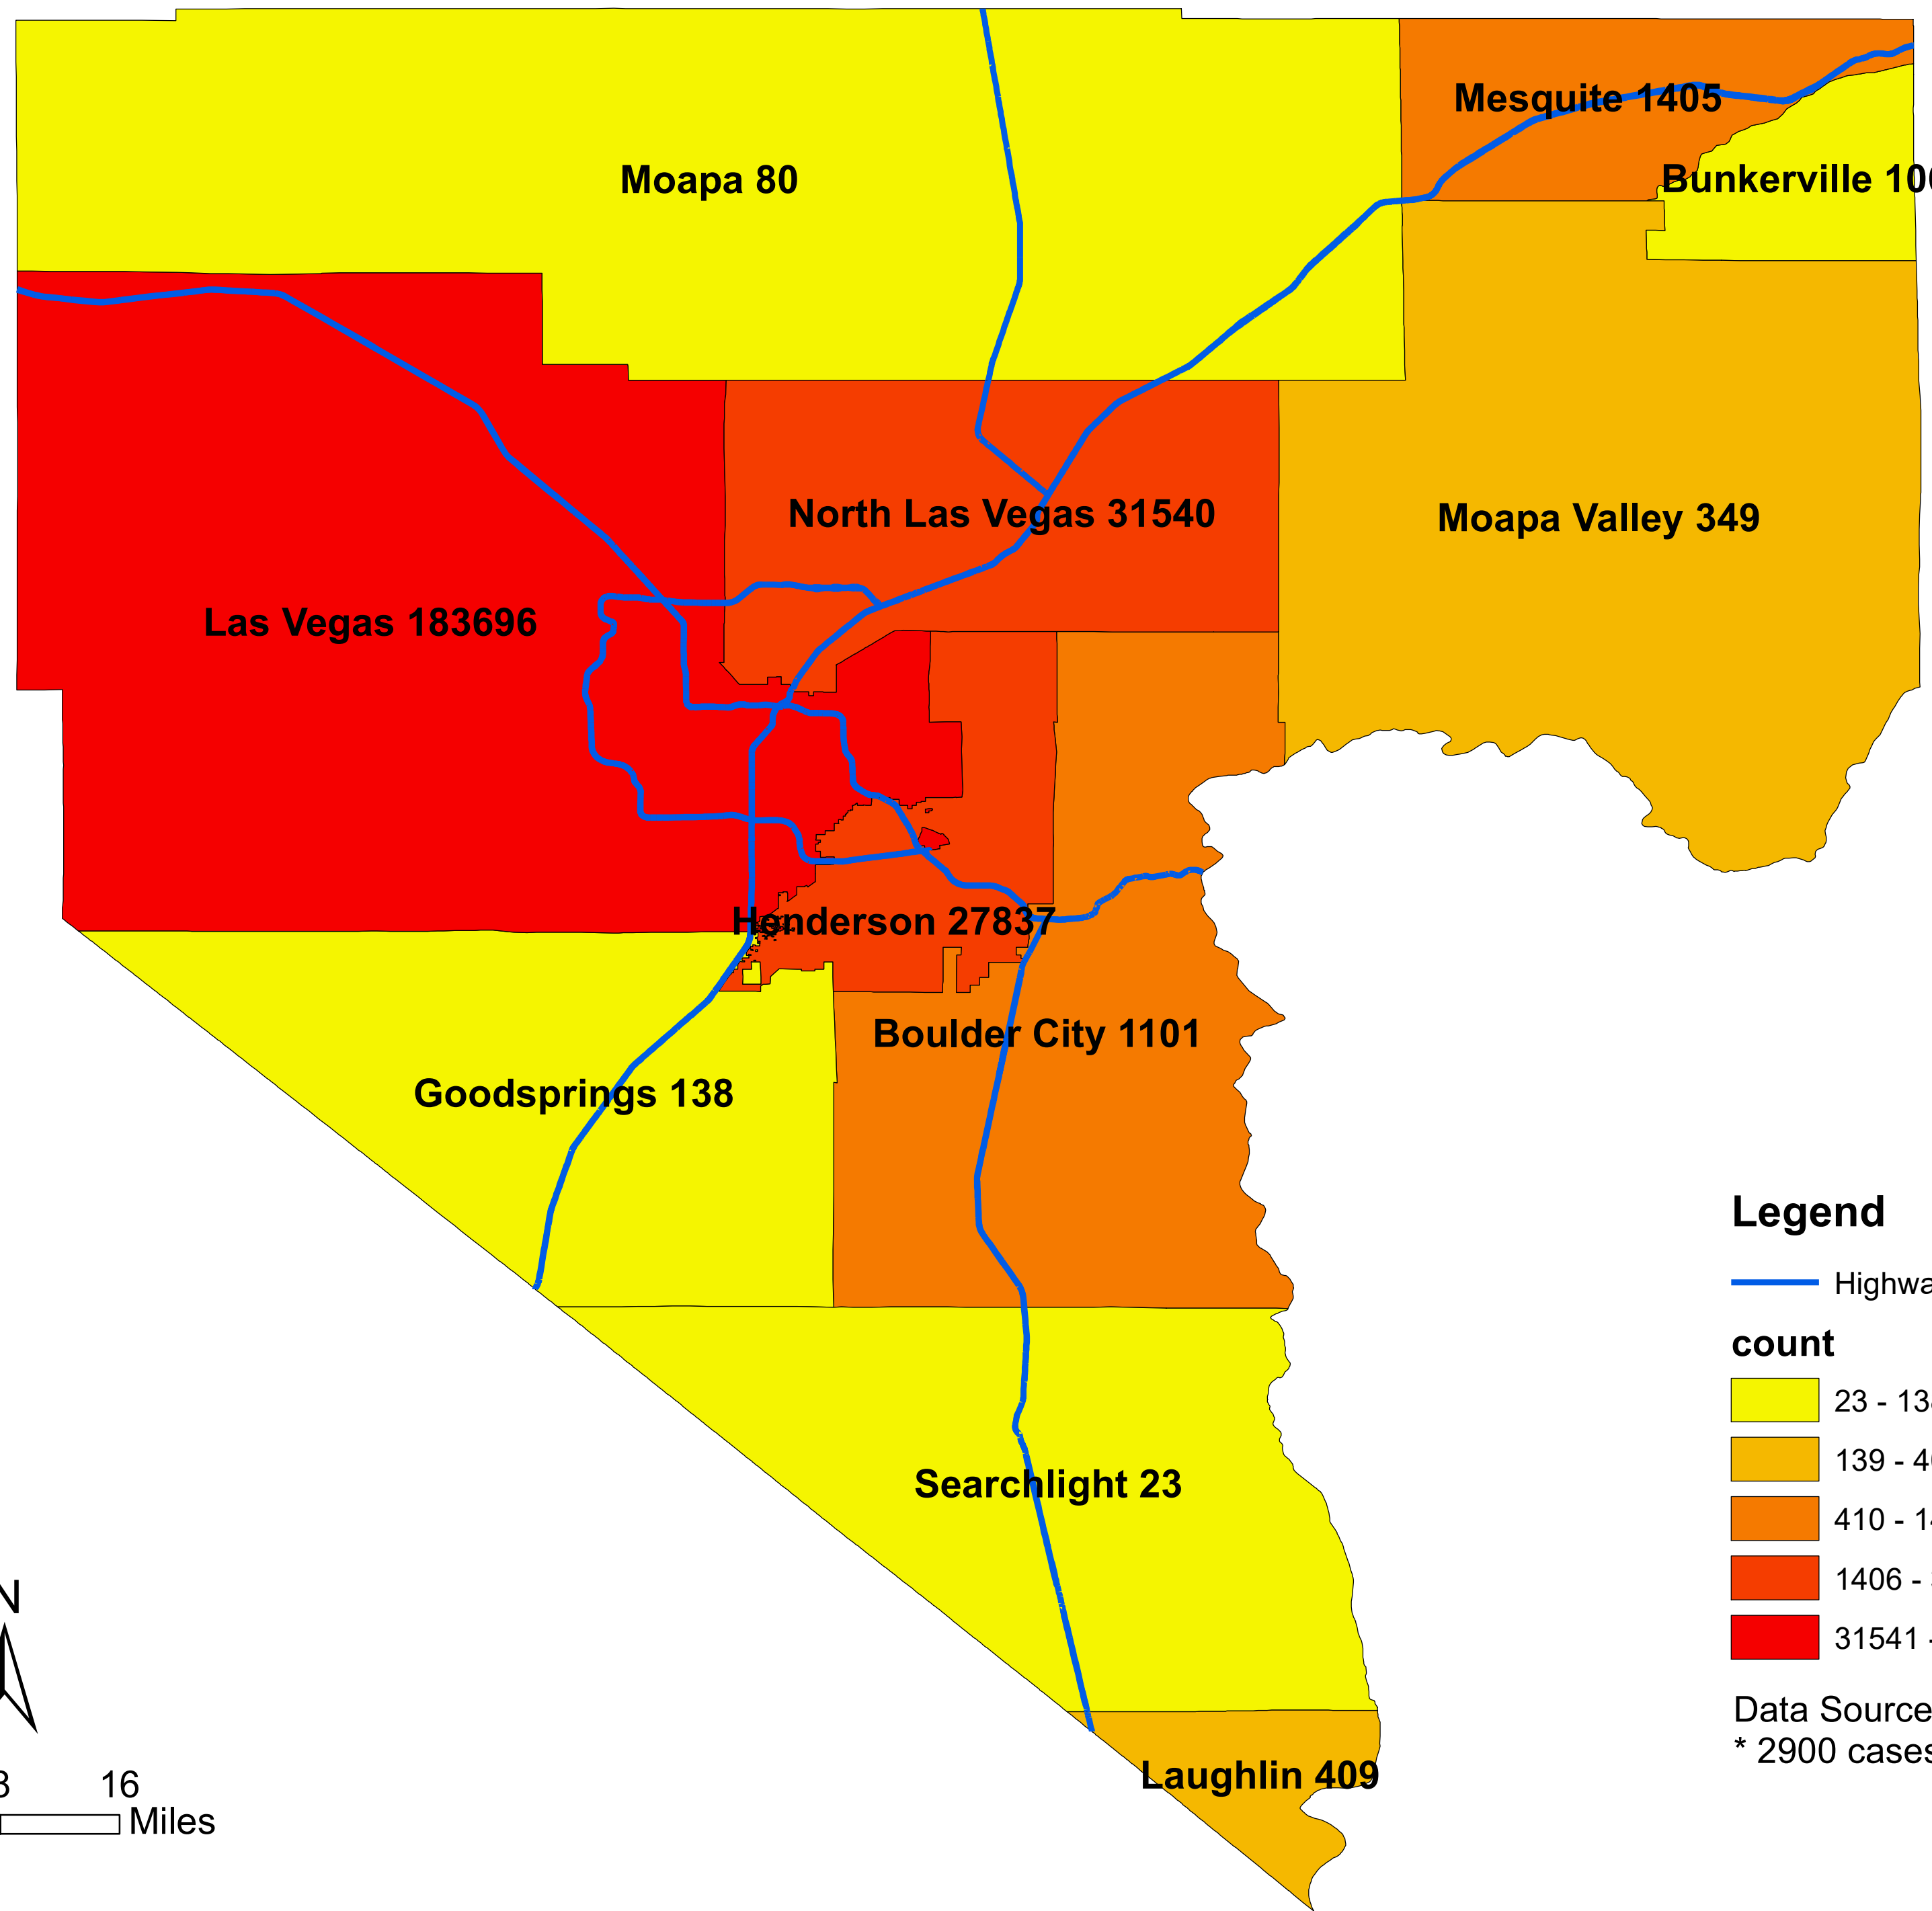

Number of COVID-19 cases by city in Clark county (05.30.2021)

Legend

— Highway

count

Data Source: SNHD

* 2900 cases without city information

0 4 8 16 Miles