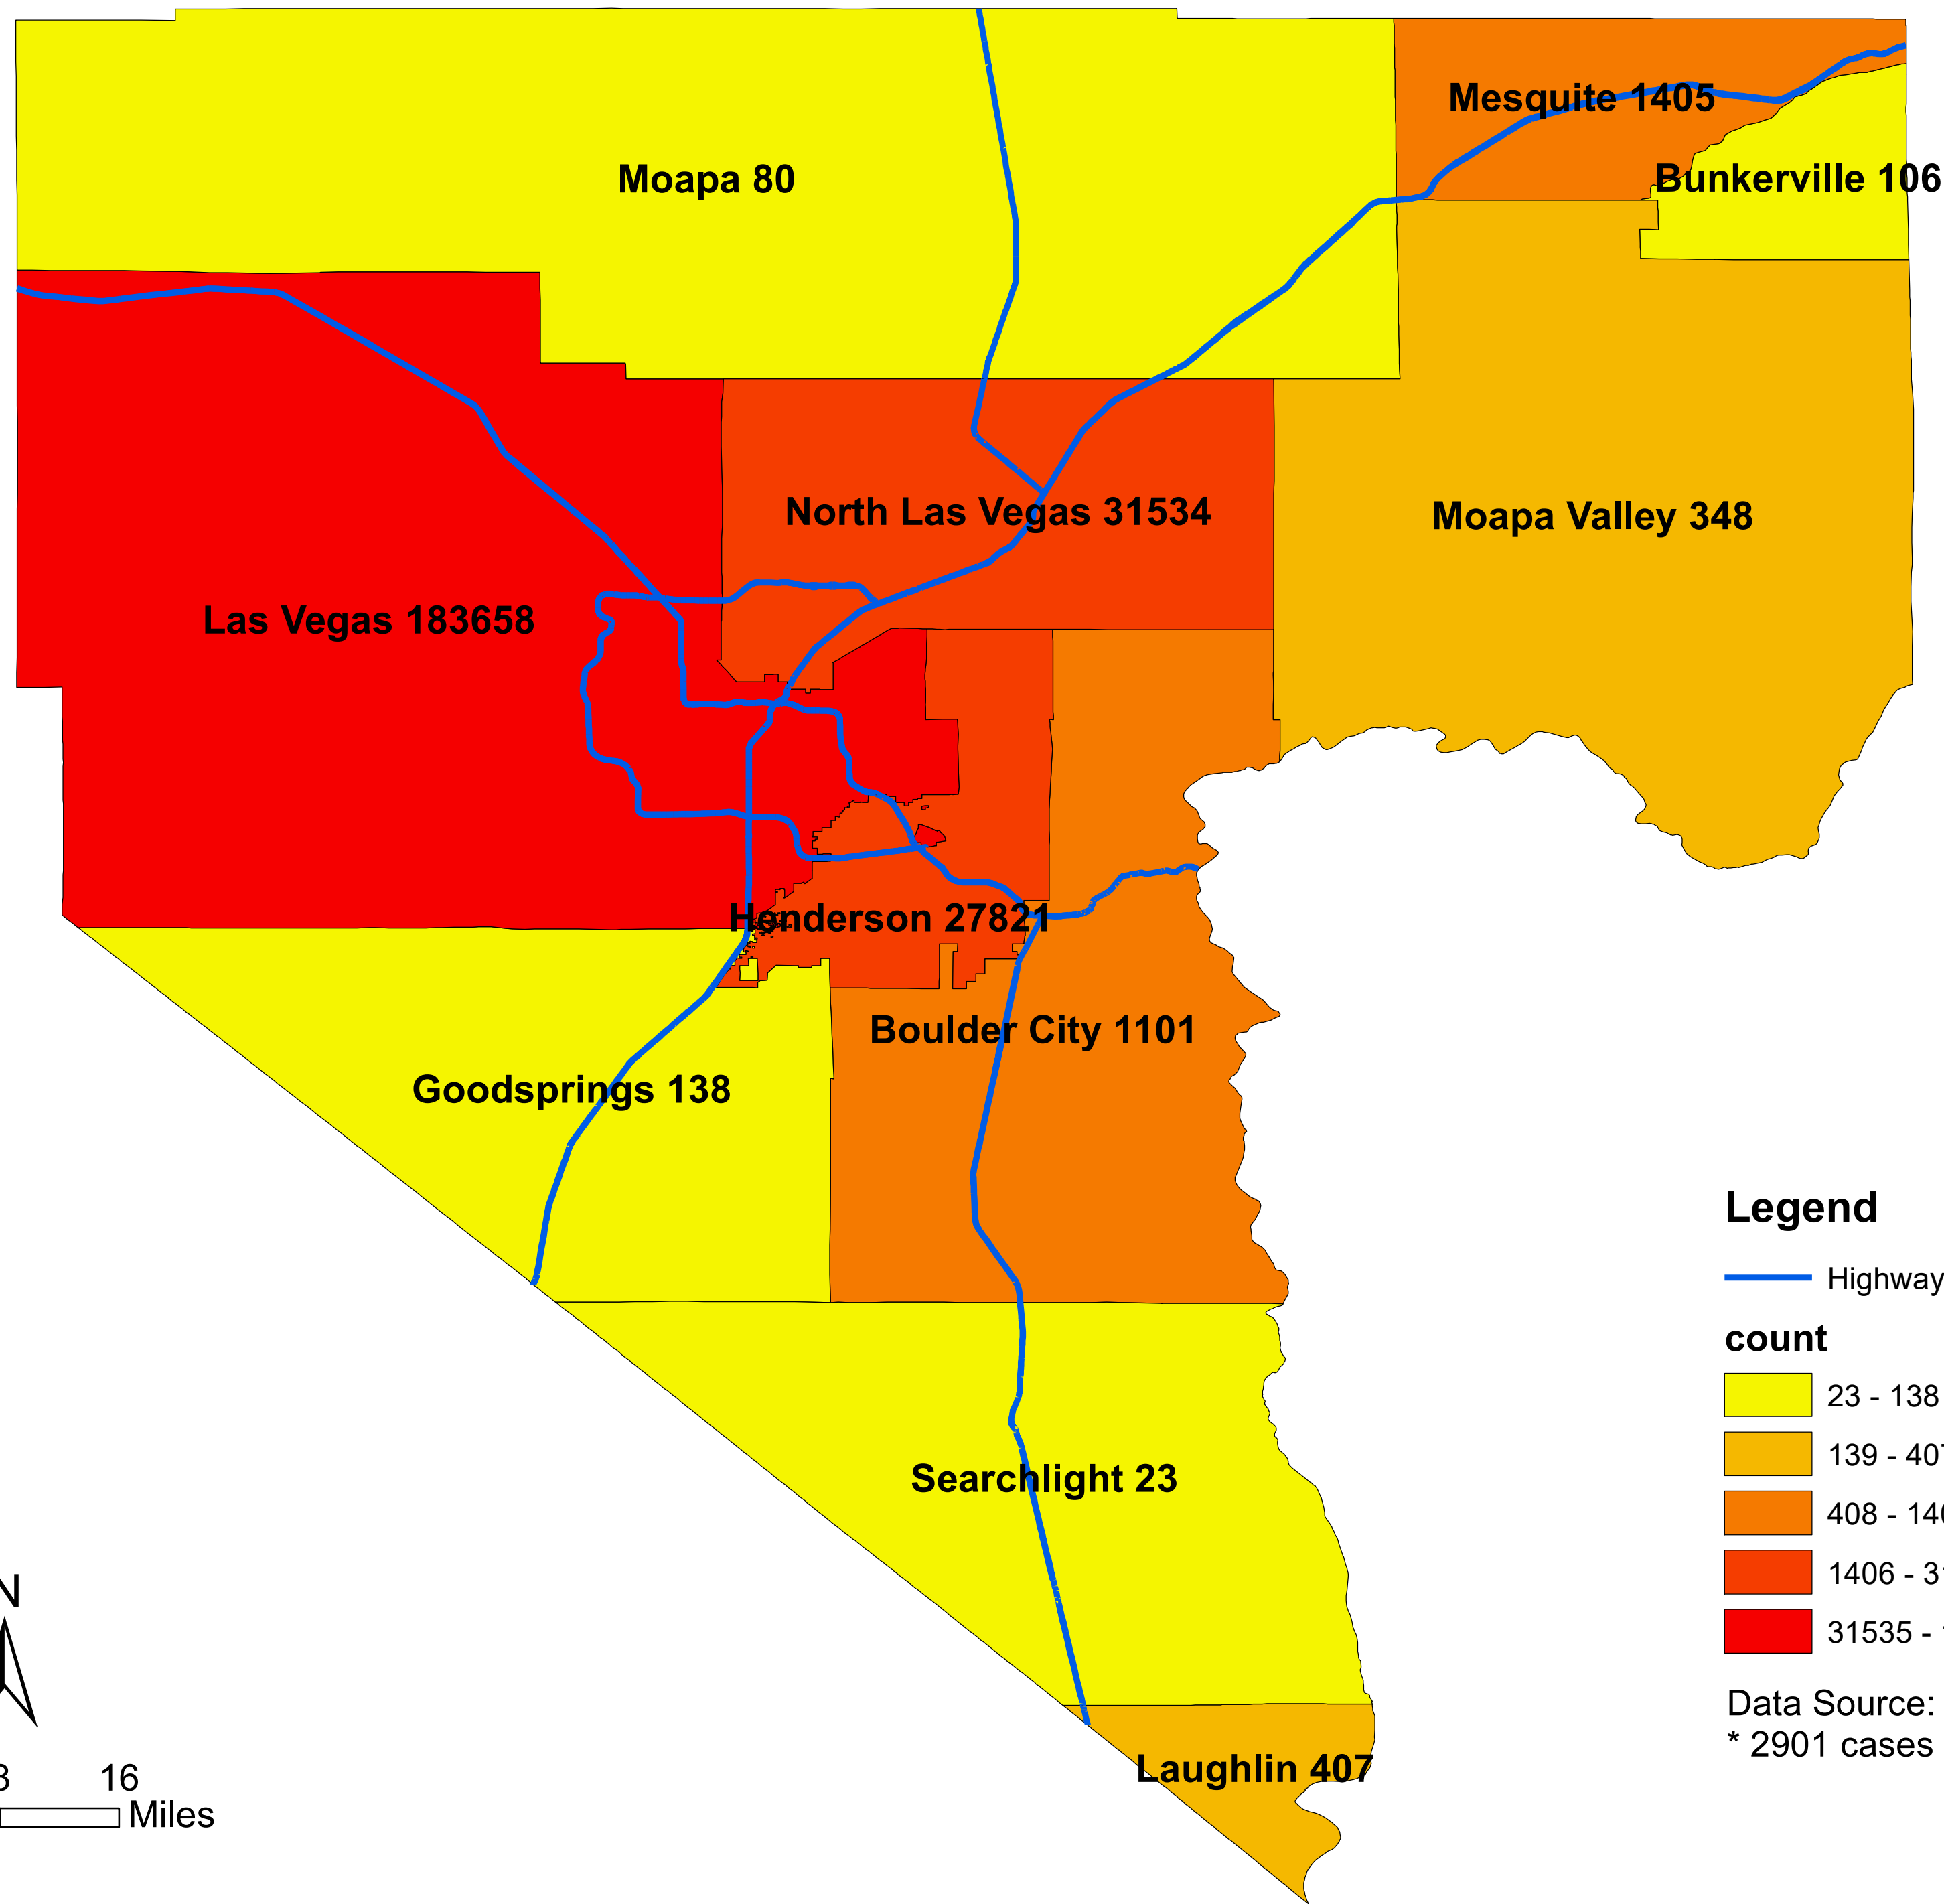

# Number of COVID-19 cases by city in Clark county (05.29.2021)

## Legend

— Highway

### count

- 23 - 138
- 139 - 407
- 408 - 1405
- 1406 - 31534
- 31535 - 183658

Data Source: SNHD

\* 2901 cases without city information

0 4 8 16 Miles