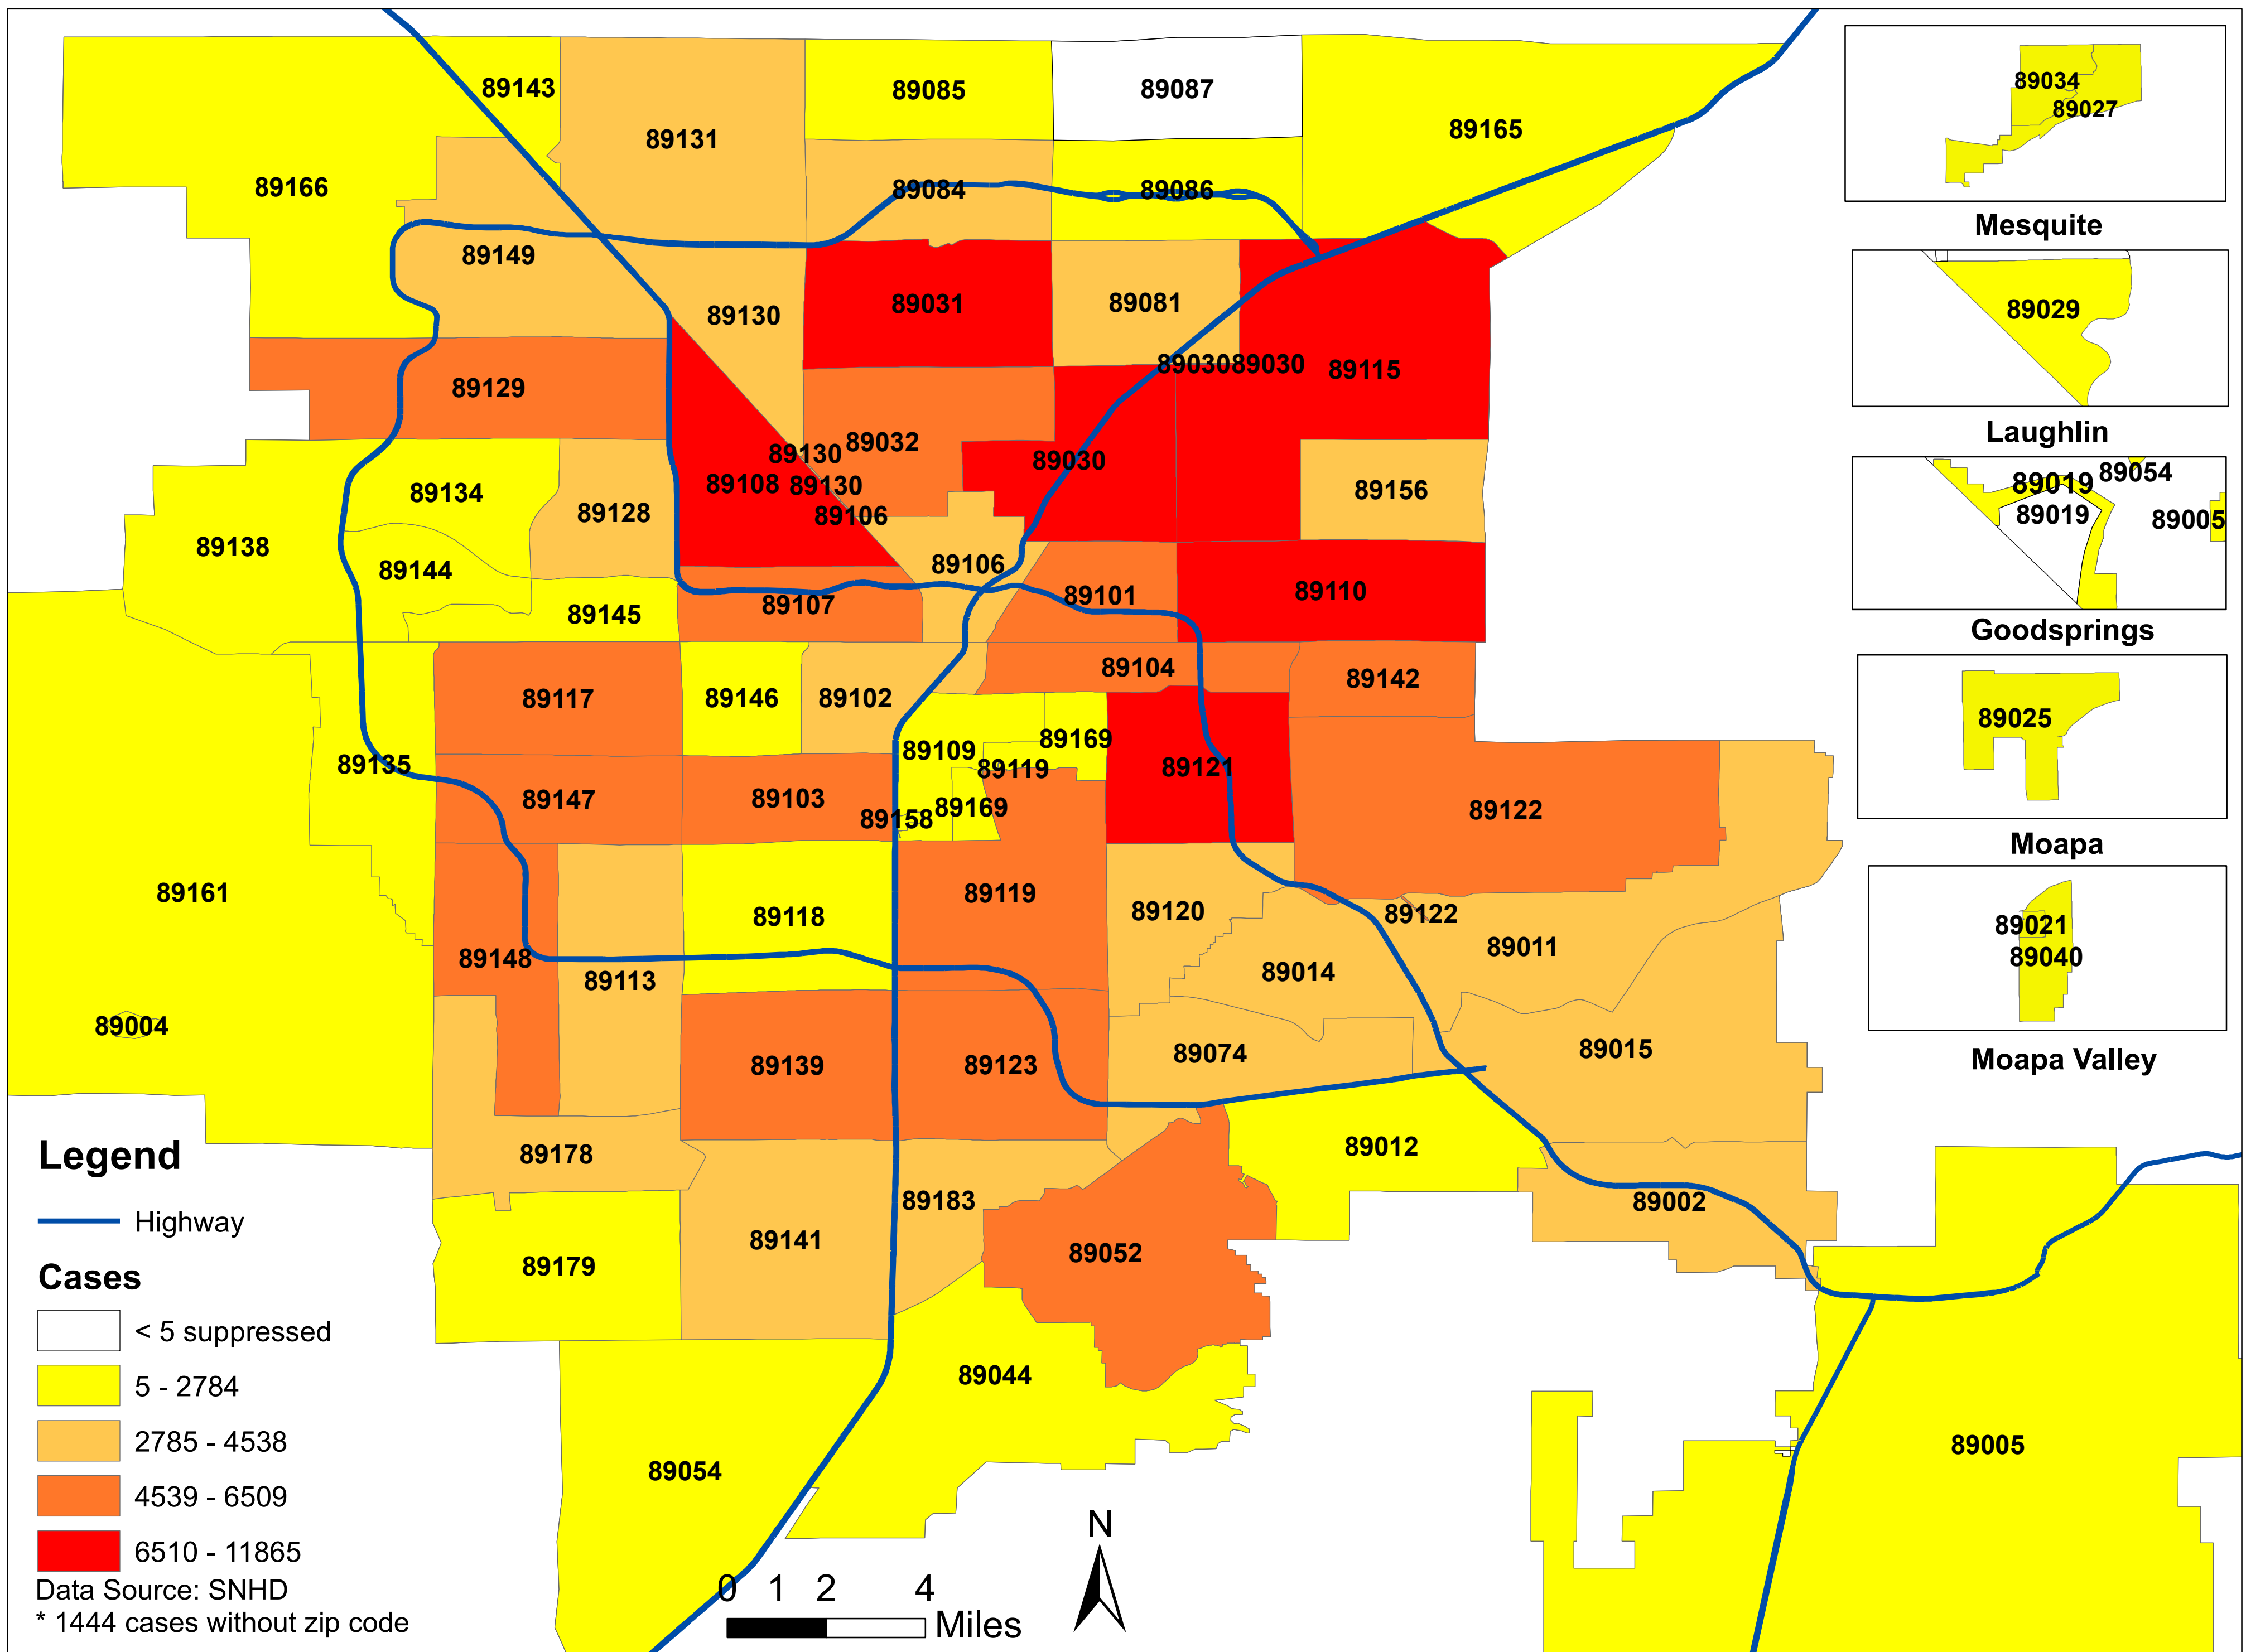

# Number of COVID-19 cases by zip code in Clark county (05.28.2021)

**Note: More than 5 cases reported from 89124**