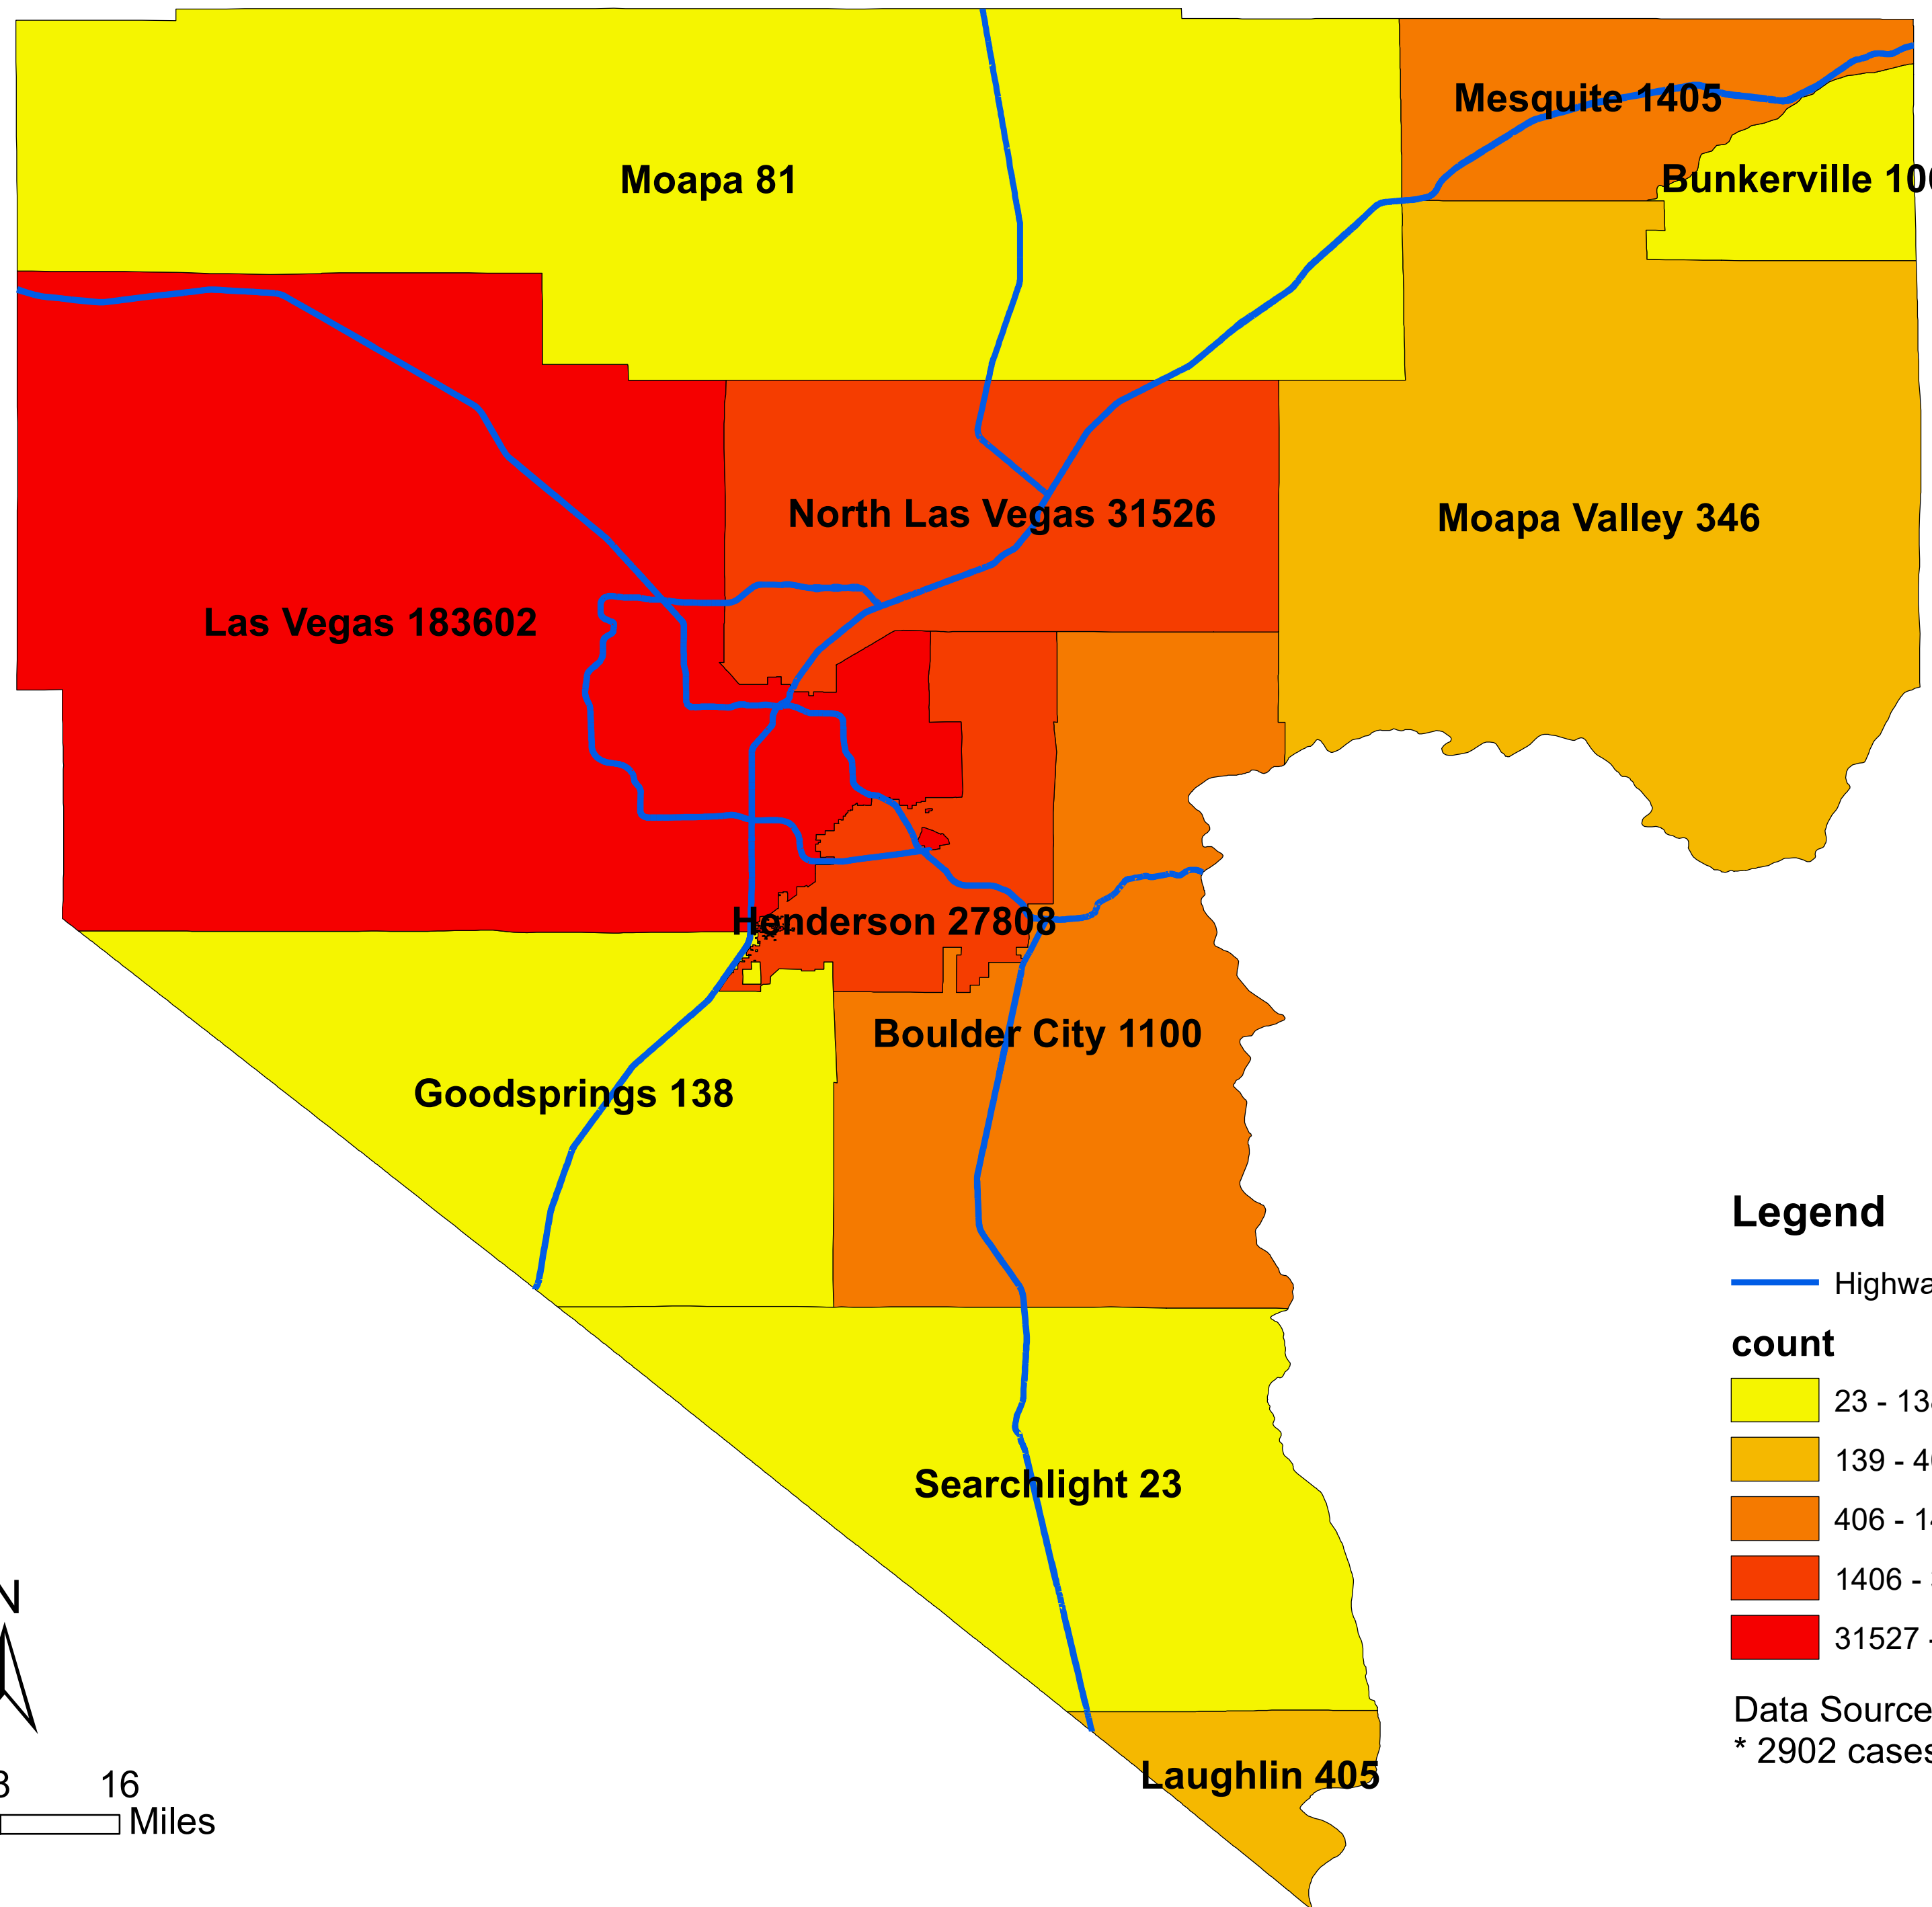

# Number of COVID-19 cases by city in Clark county (05.28.2021)

## Legend

— Highway

### count

- 23 - 138
- 139 - 405
- 406 - 1405
- 1406 - 31526
- 31527 - 183602

Data Source: SNHD

\* 2902 cases without city information

0 4 8 16 Miles