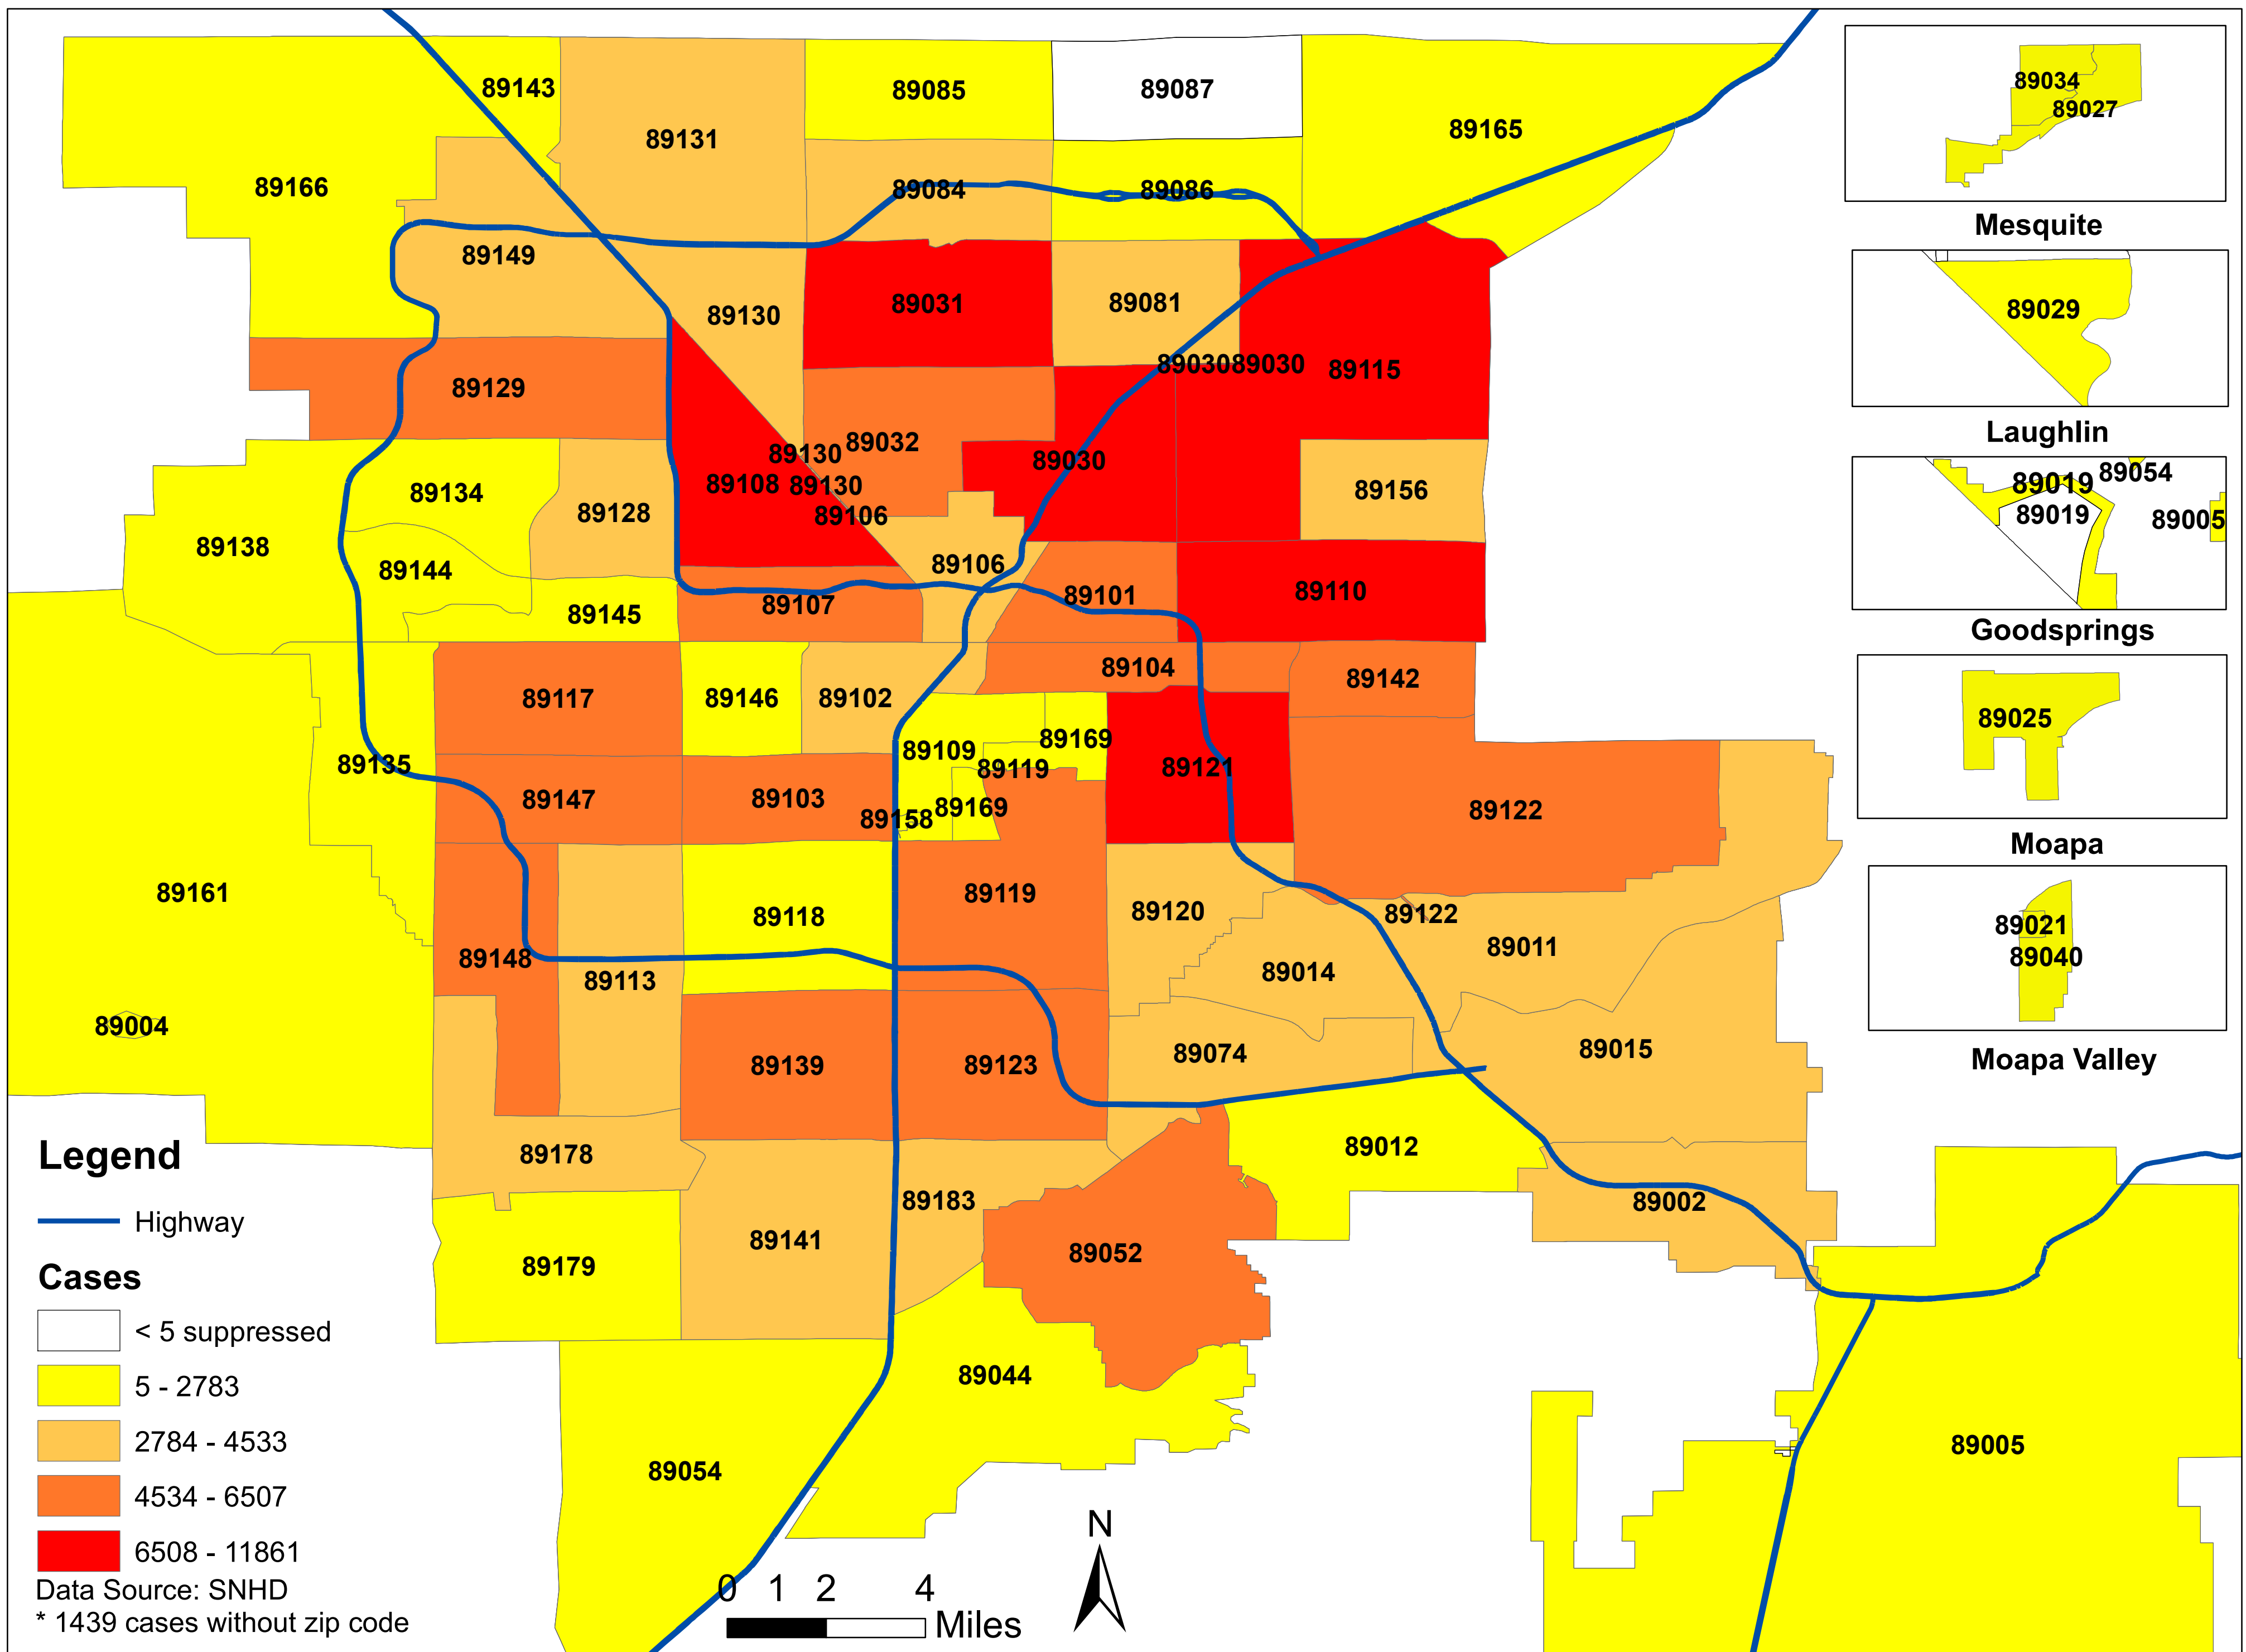

# Number of COVID-19 cases by zip code in Clark county (05.27.2021)

**Note: More than 5 cases reported from 89124**