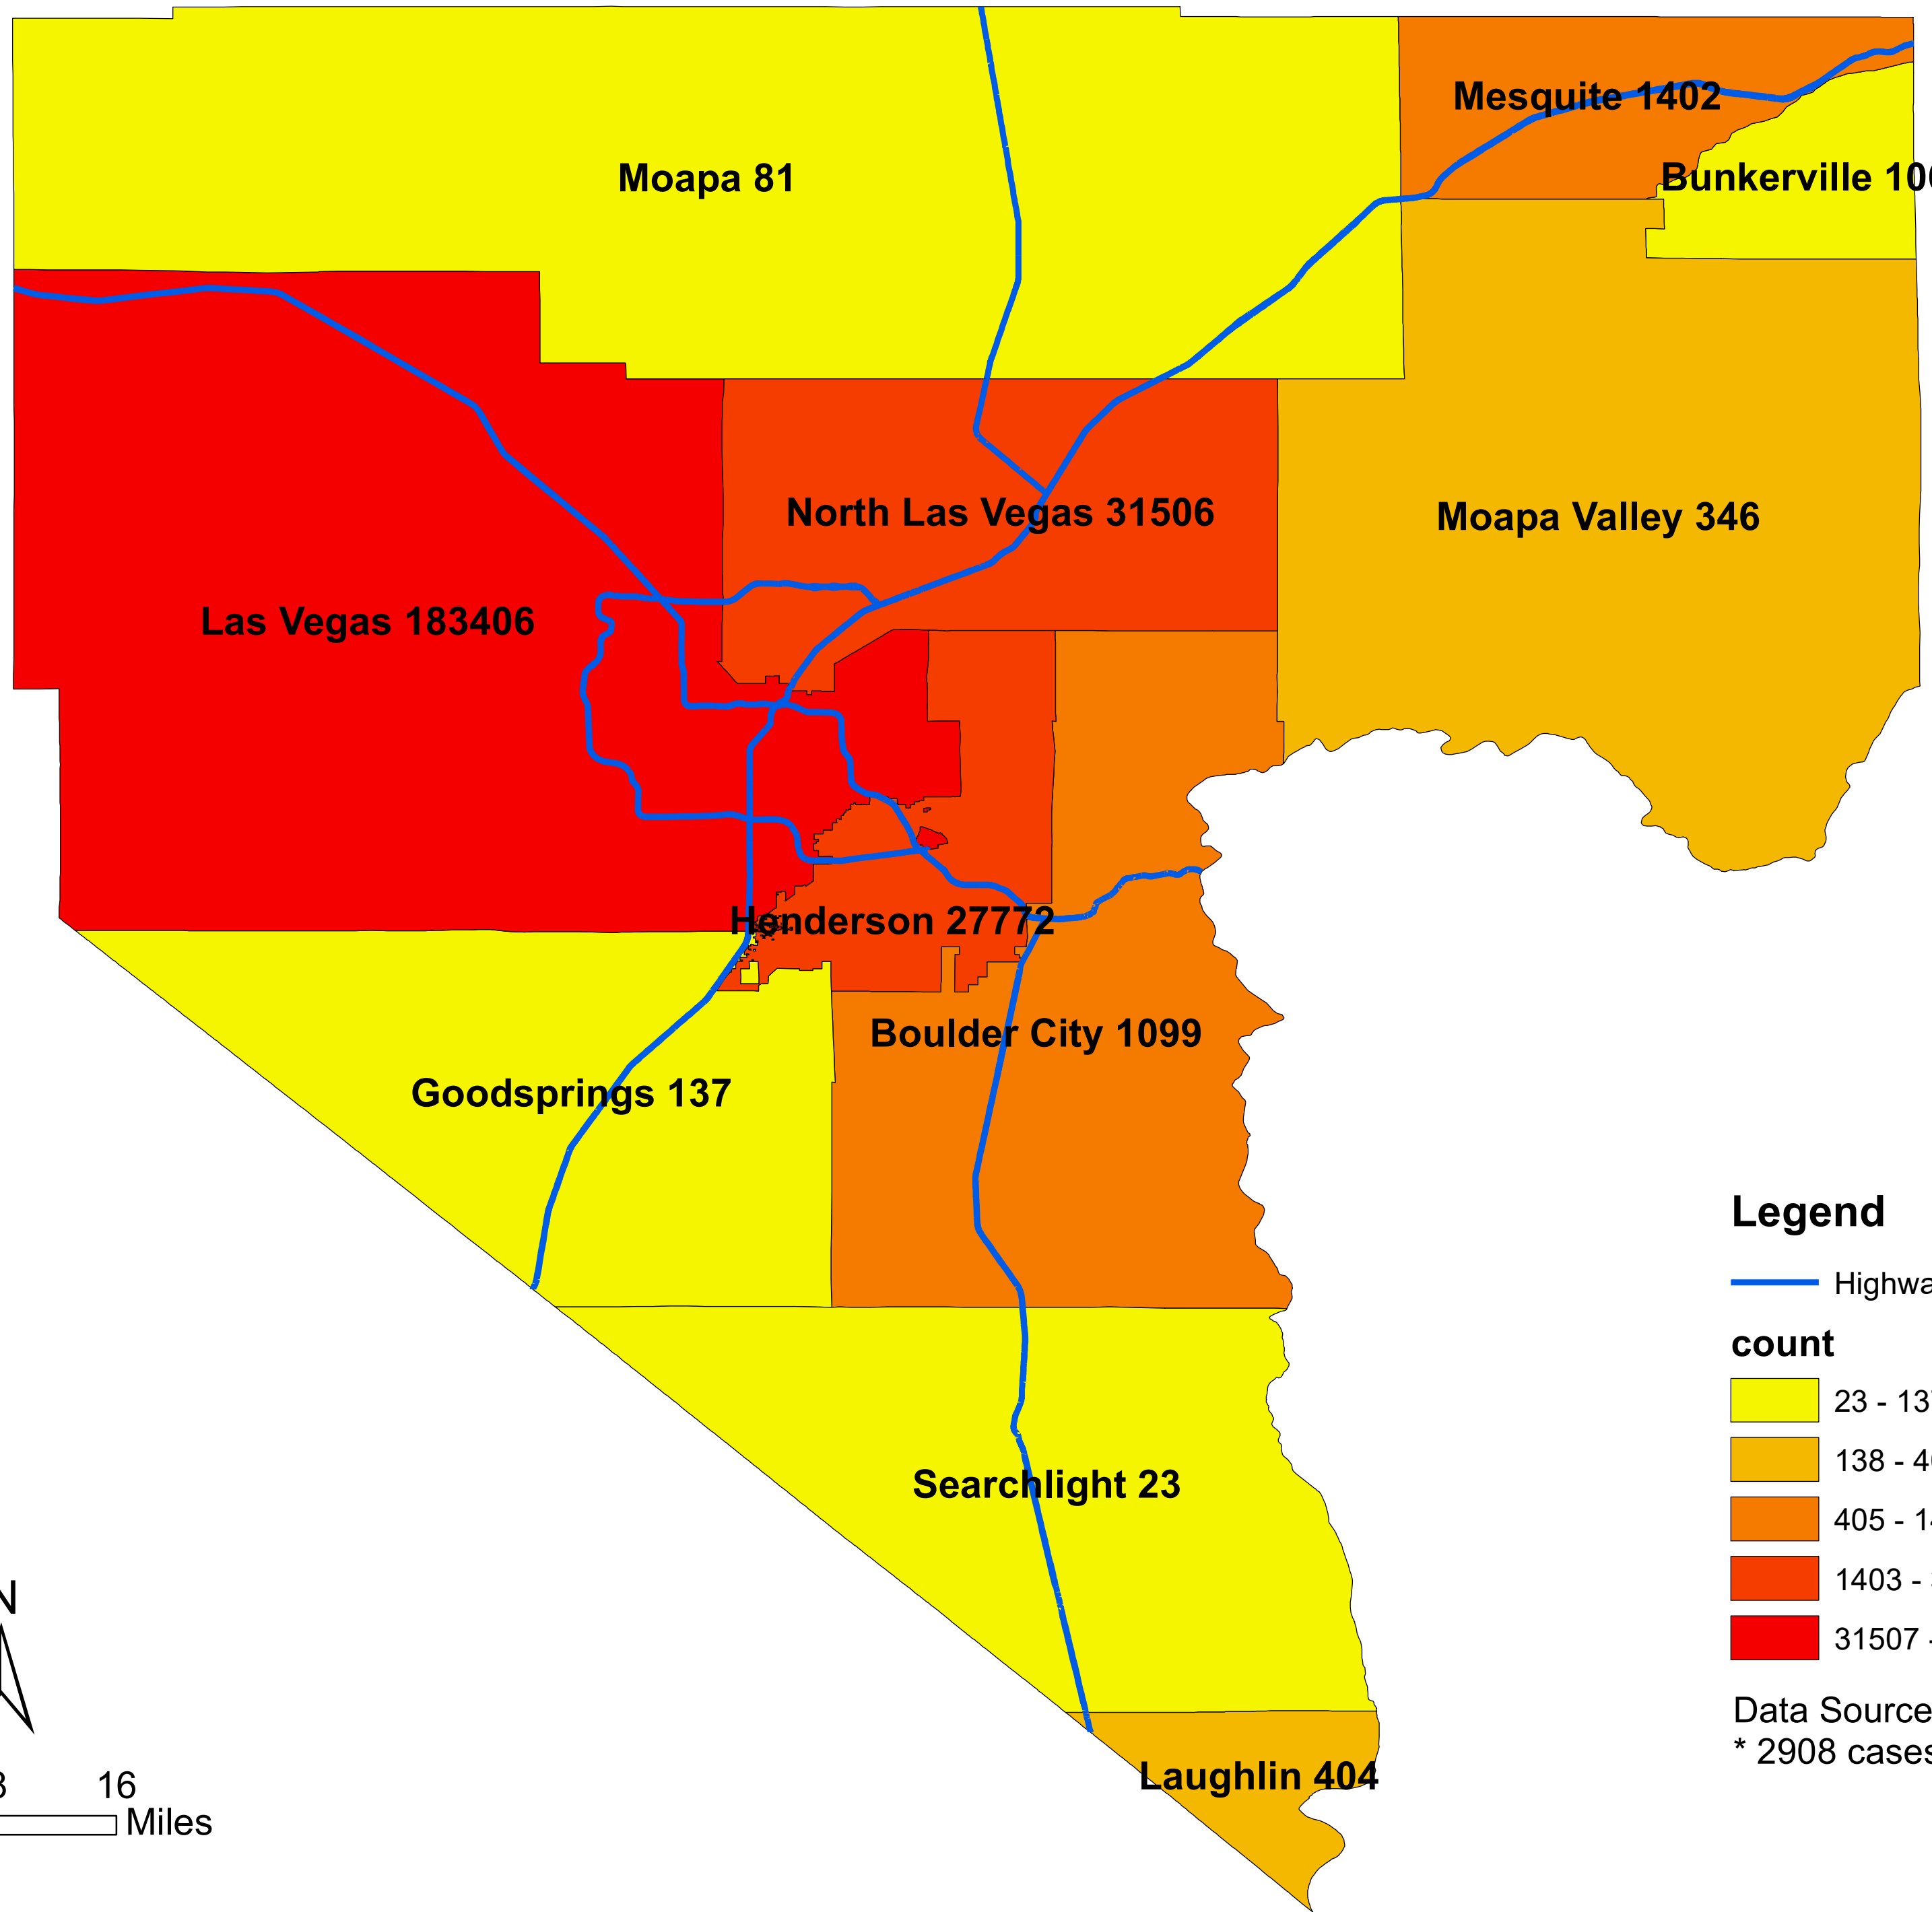

Number of COVID-19 cases by city in Clark county (05.27.2021)

Legend

— Highway

count

Data Source: SNHD

* 2908 cases without city information

0 4 8 16
Miles