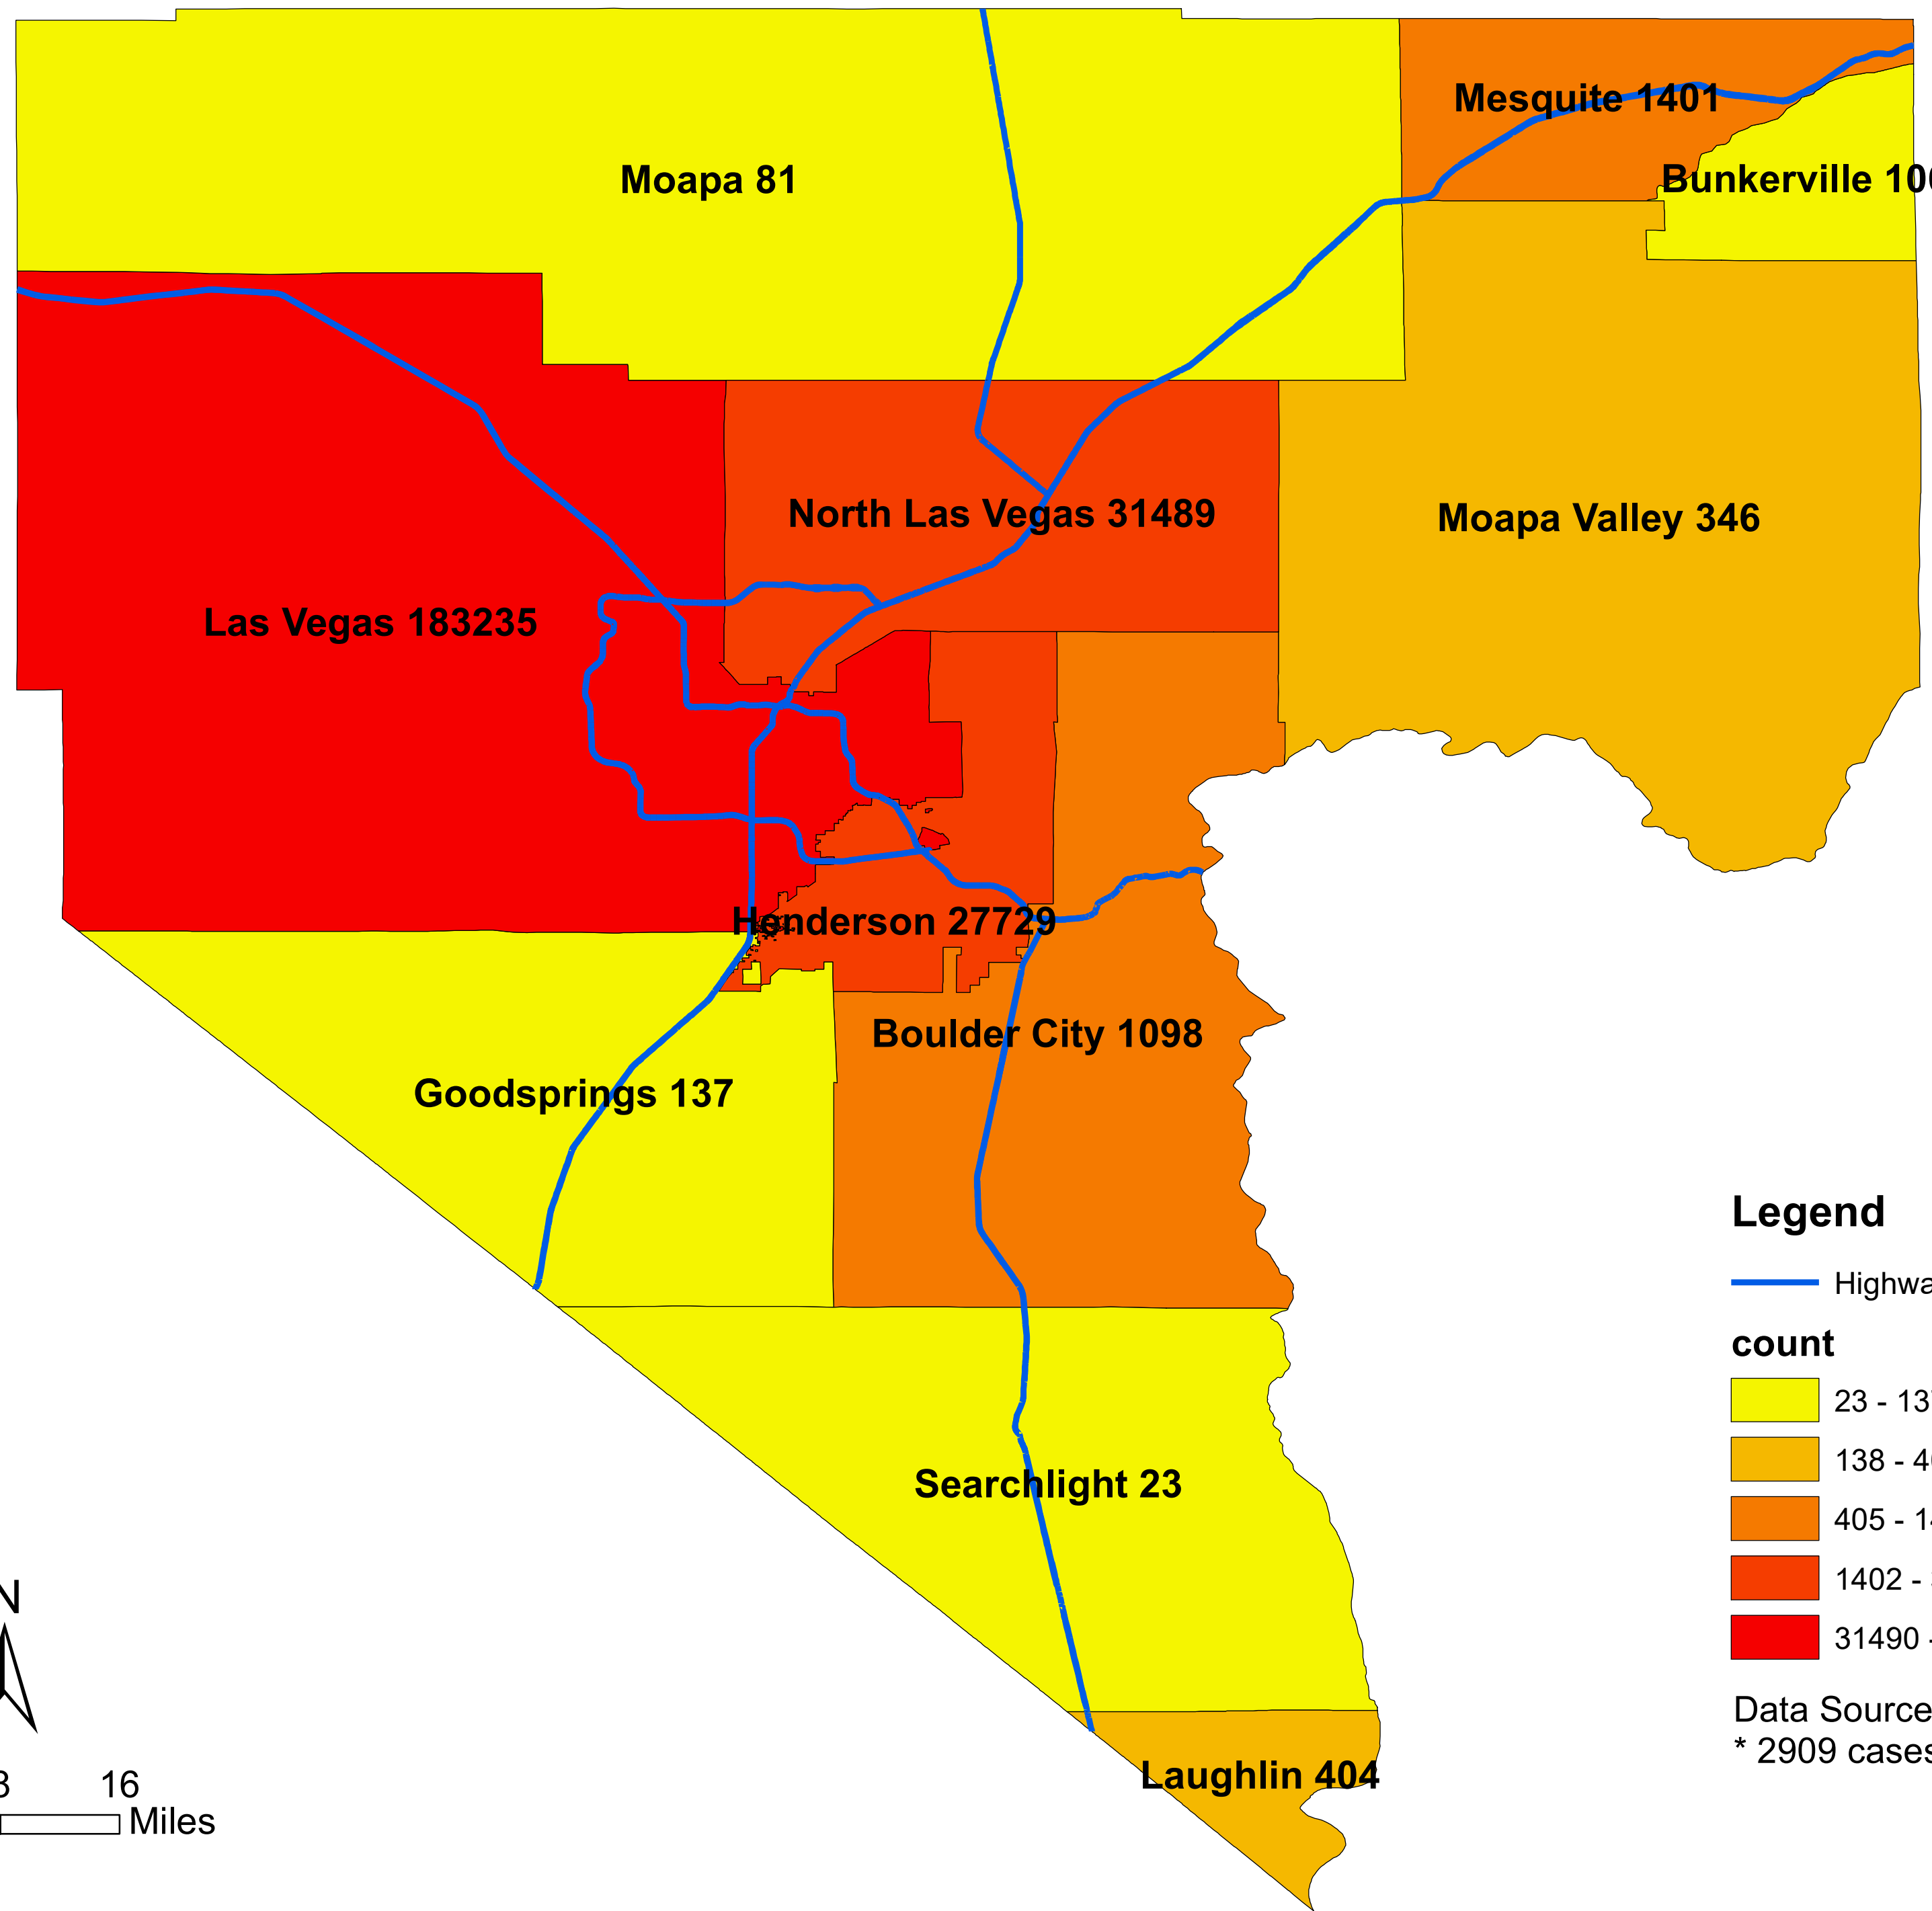

Number of COVID-19 cases by city in Clark county (05.26.2021)

Legend

— Highway

count

Data Source: SNHD

* 2909 cases without city information

0 4 8 16 Miles