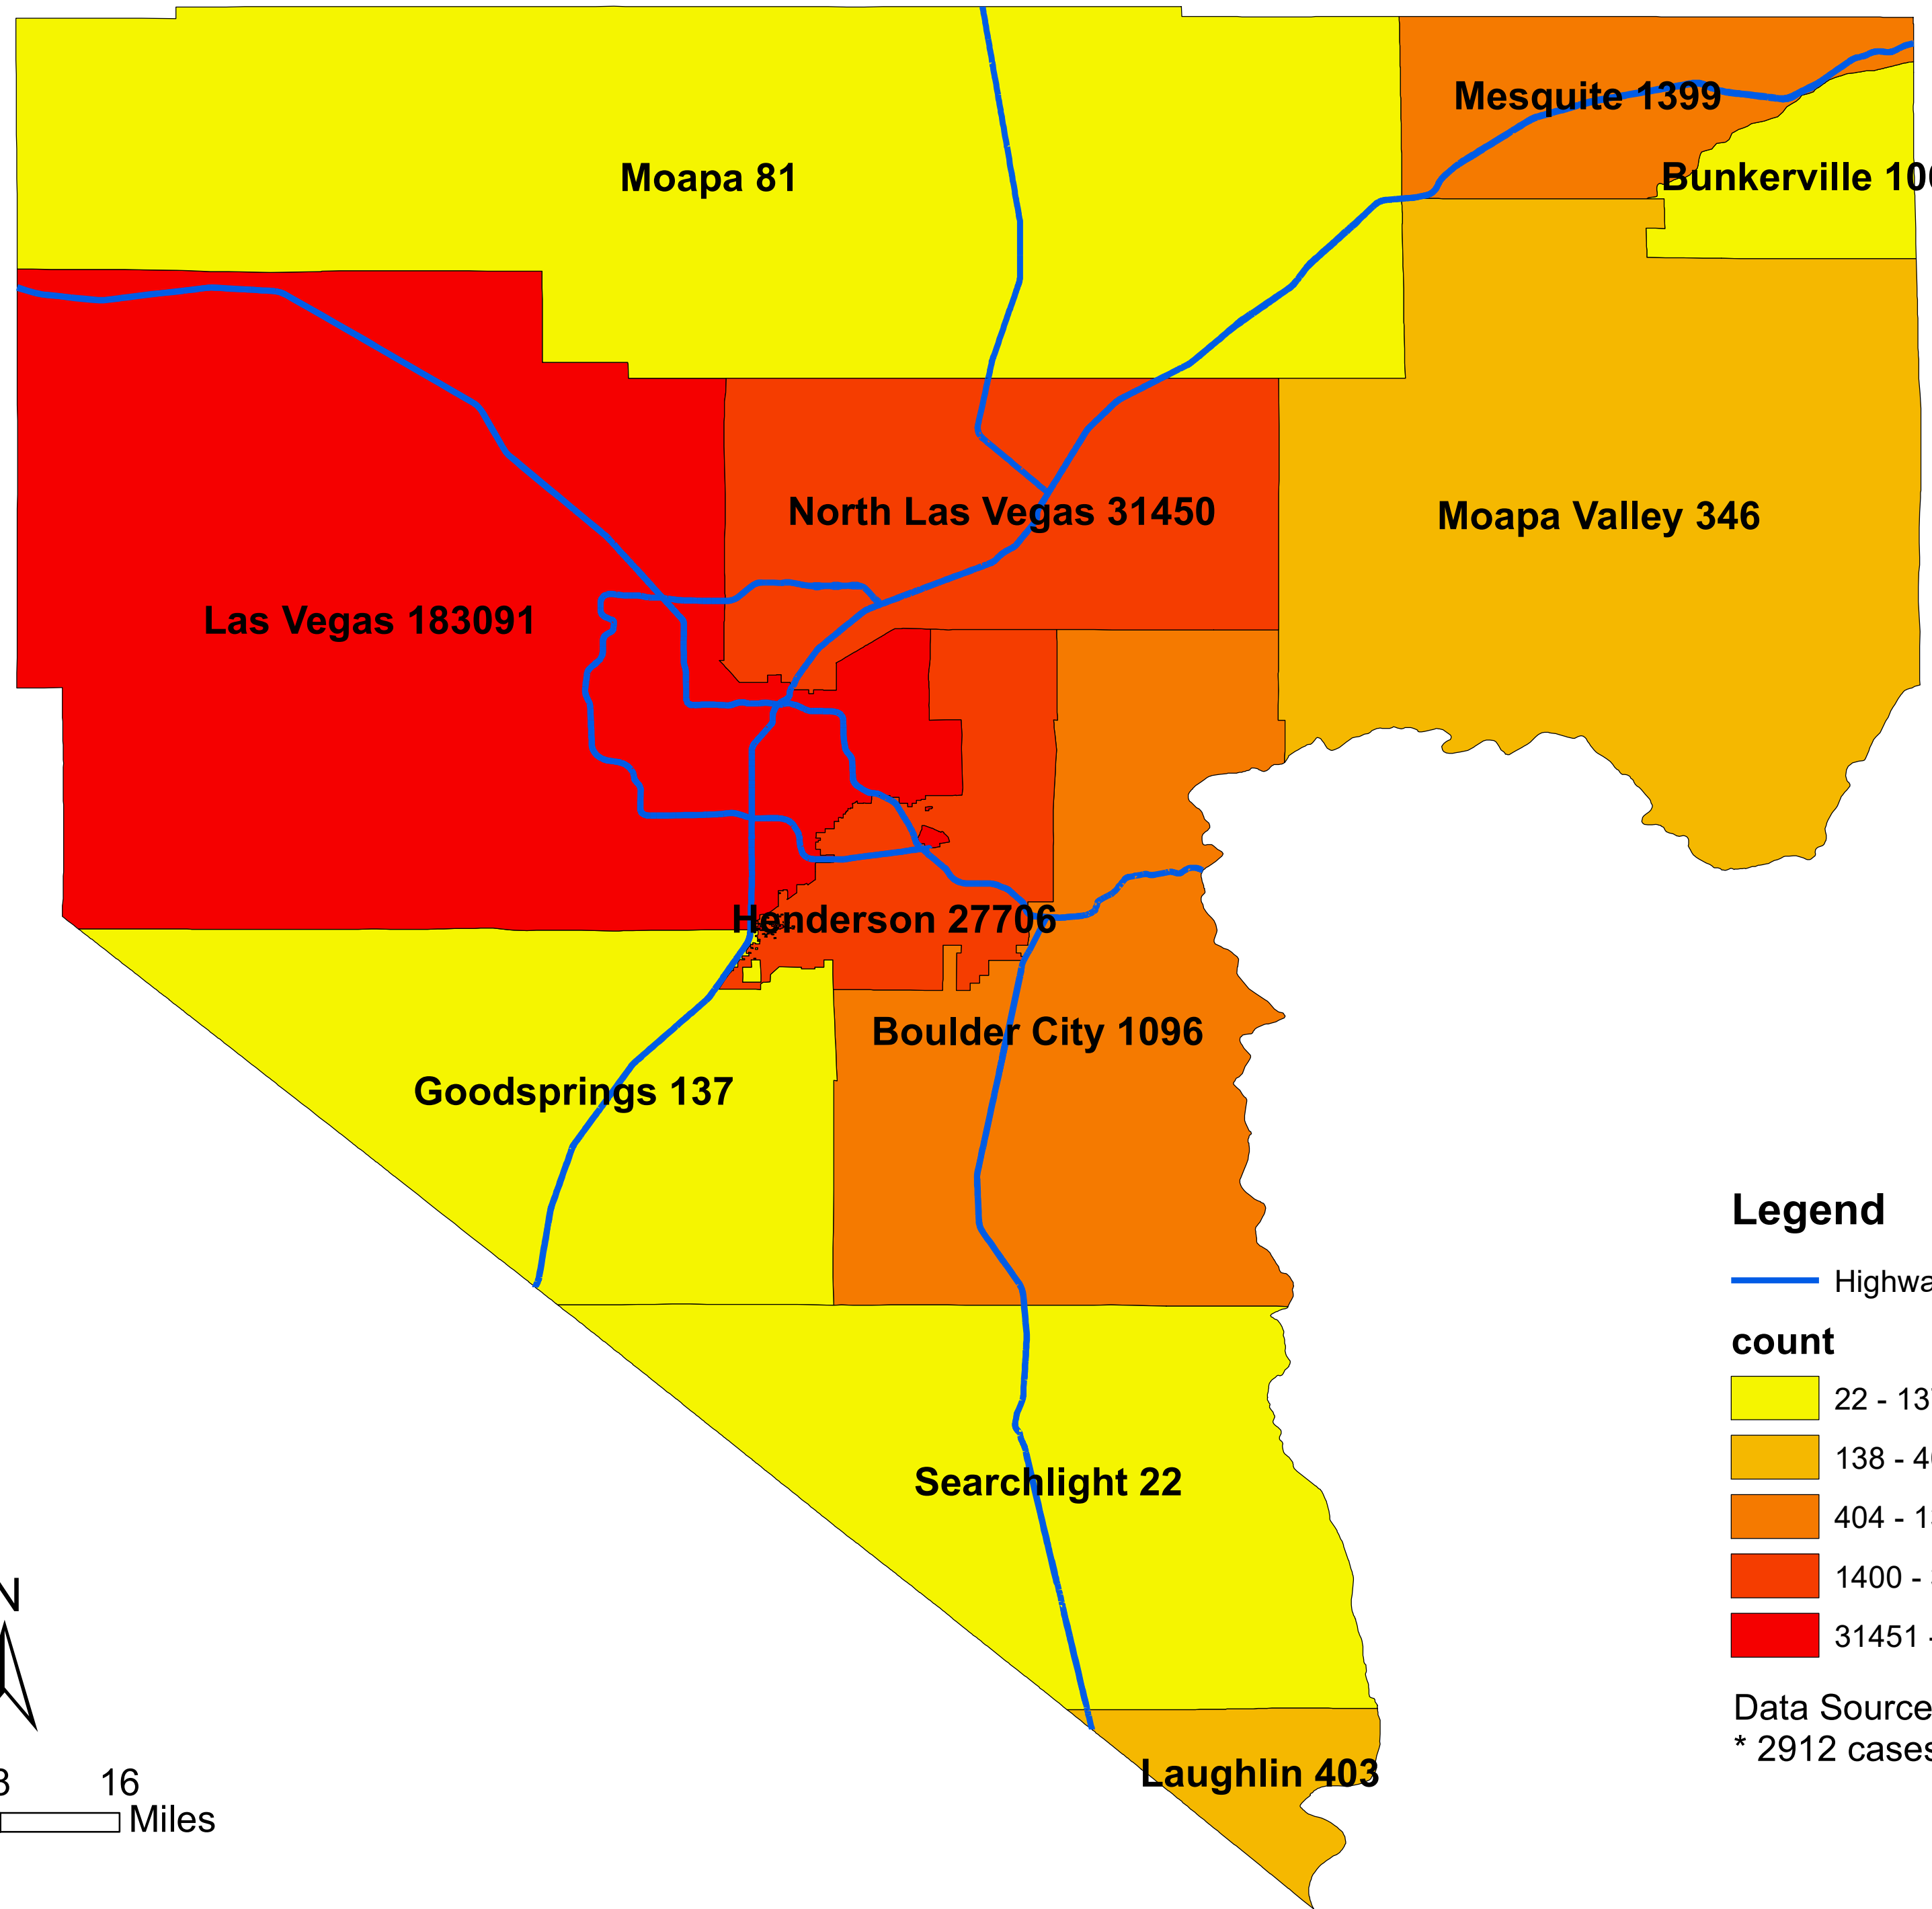

Number of COVID-19 cases by city in Clark county (05.25.2021)

Legend

— Highway

count

- 22 - 137
- 138 - 403
- 404 - 1399
- 1400 - 31450
- 31451 - 183091

Data Source: SNHD

* 2912 cases without city information

0 4 8 16 Miles