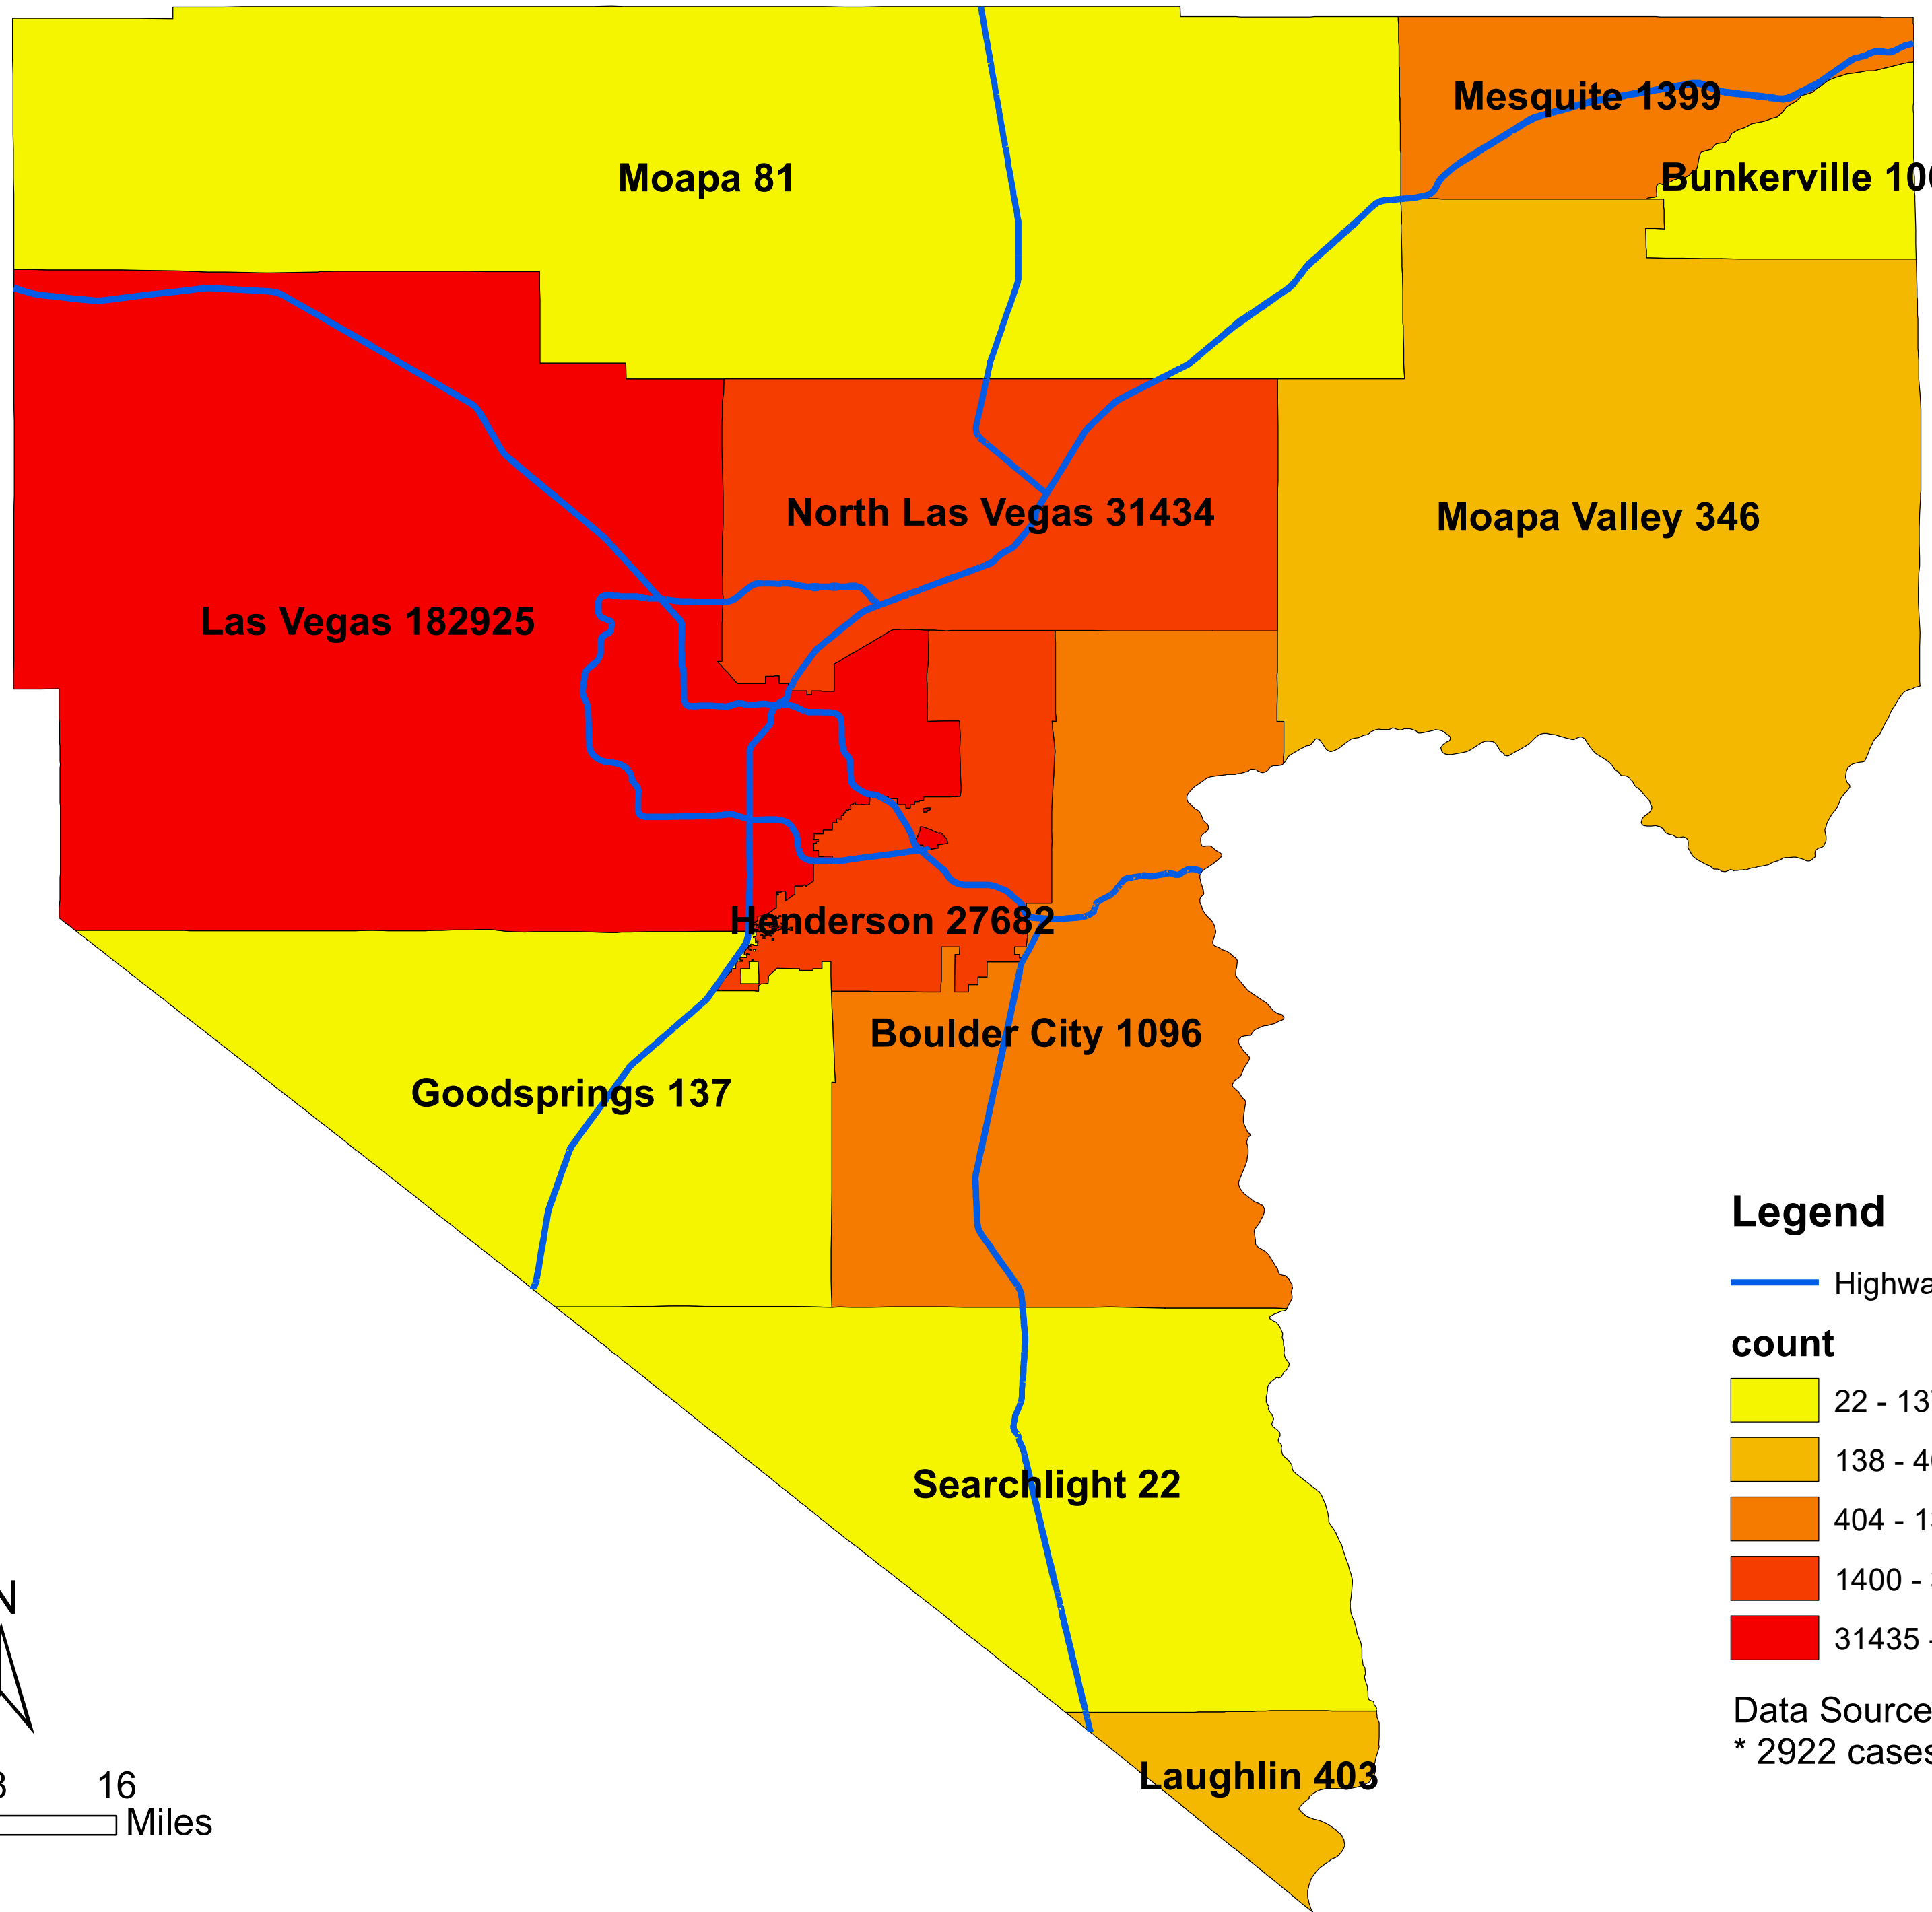

# Number of COVID-19 cases by city in Clark county (05.24.2021)

## Legend

— Highway

### count

Data Source: SNHD

\* 2922 cases without city information

0 4 8 16 Miles