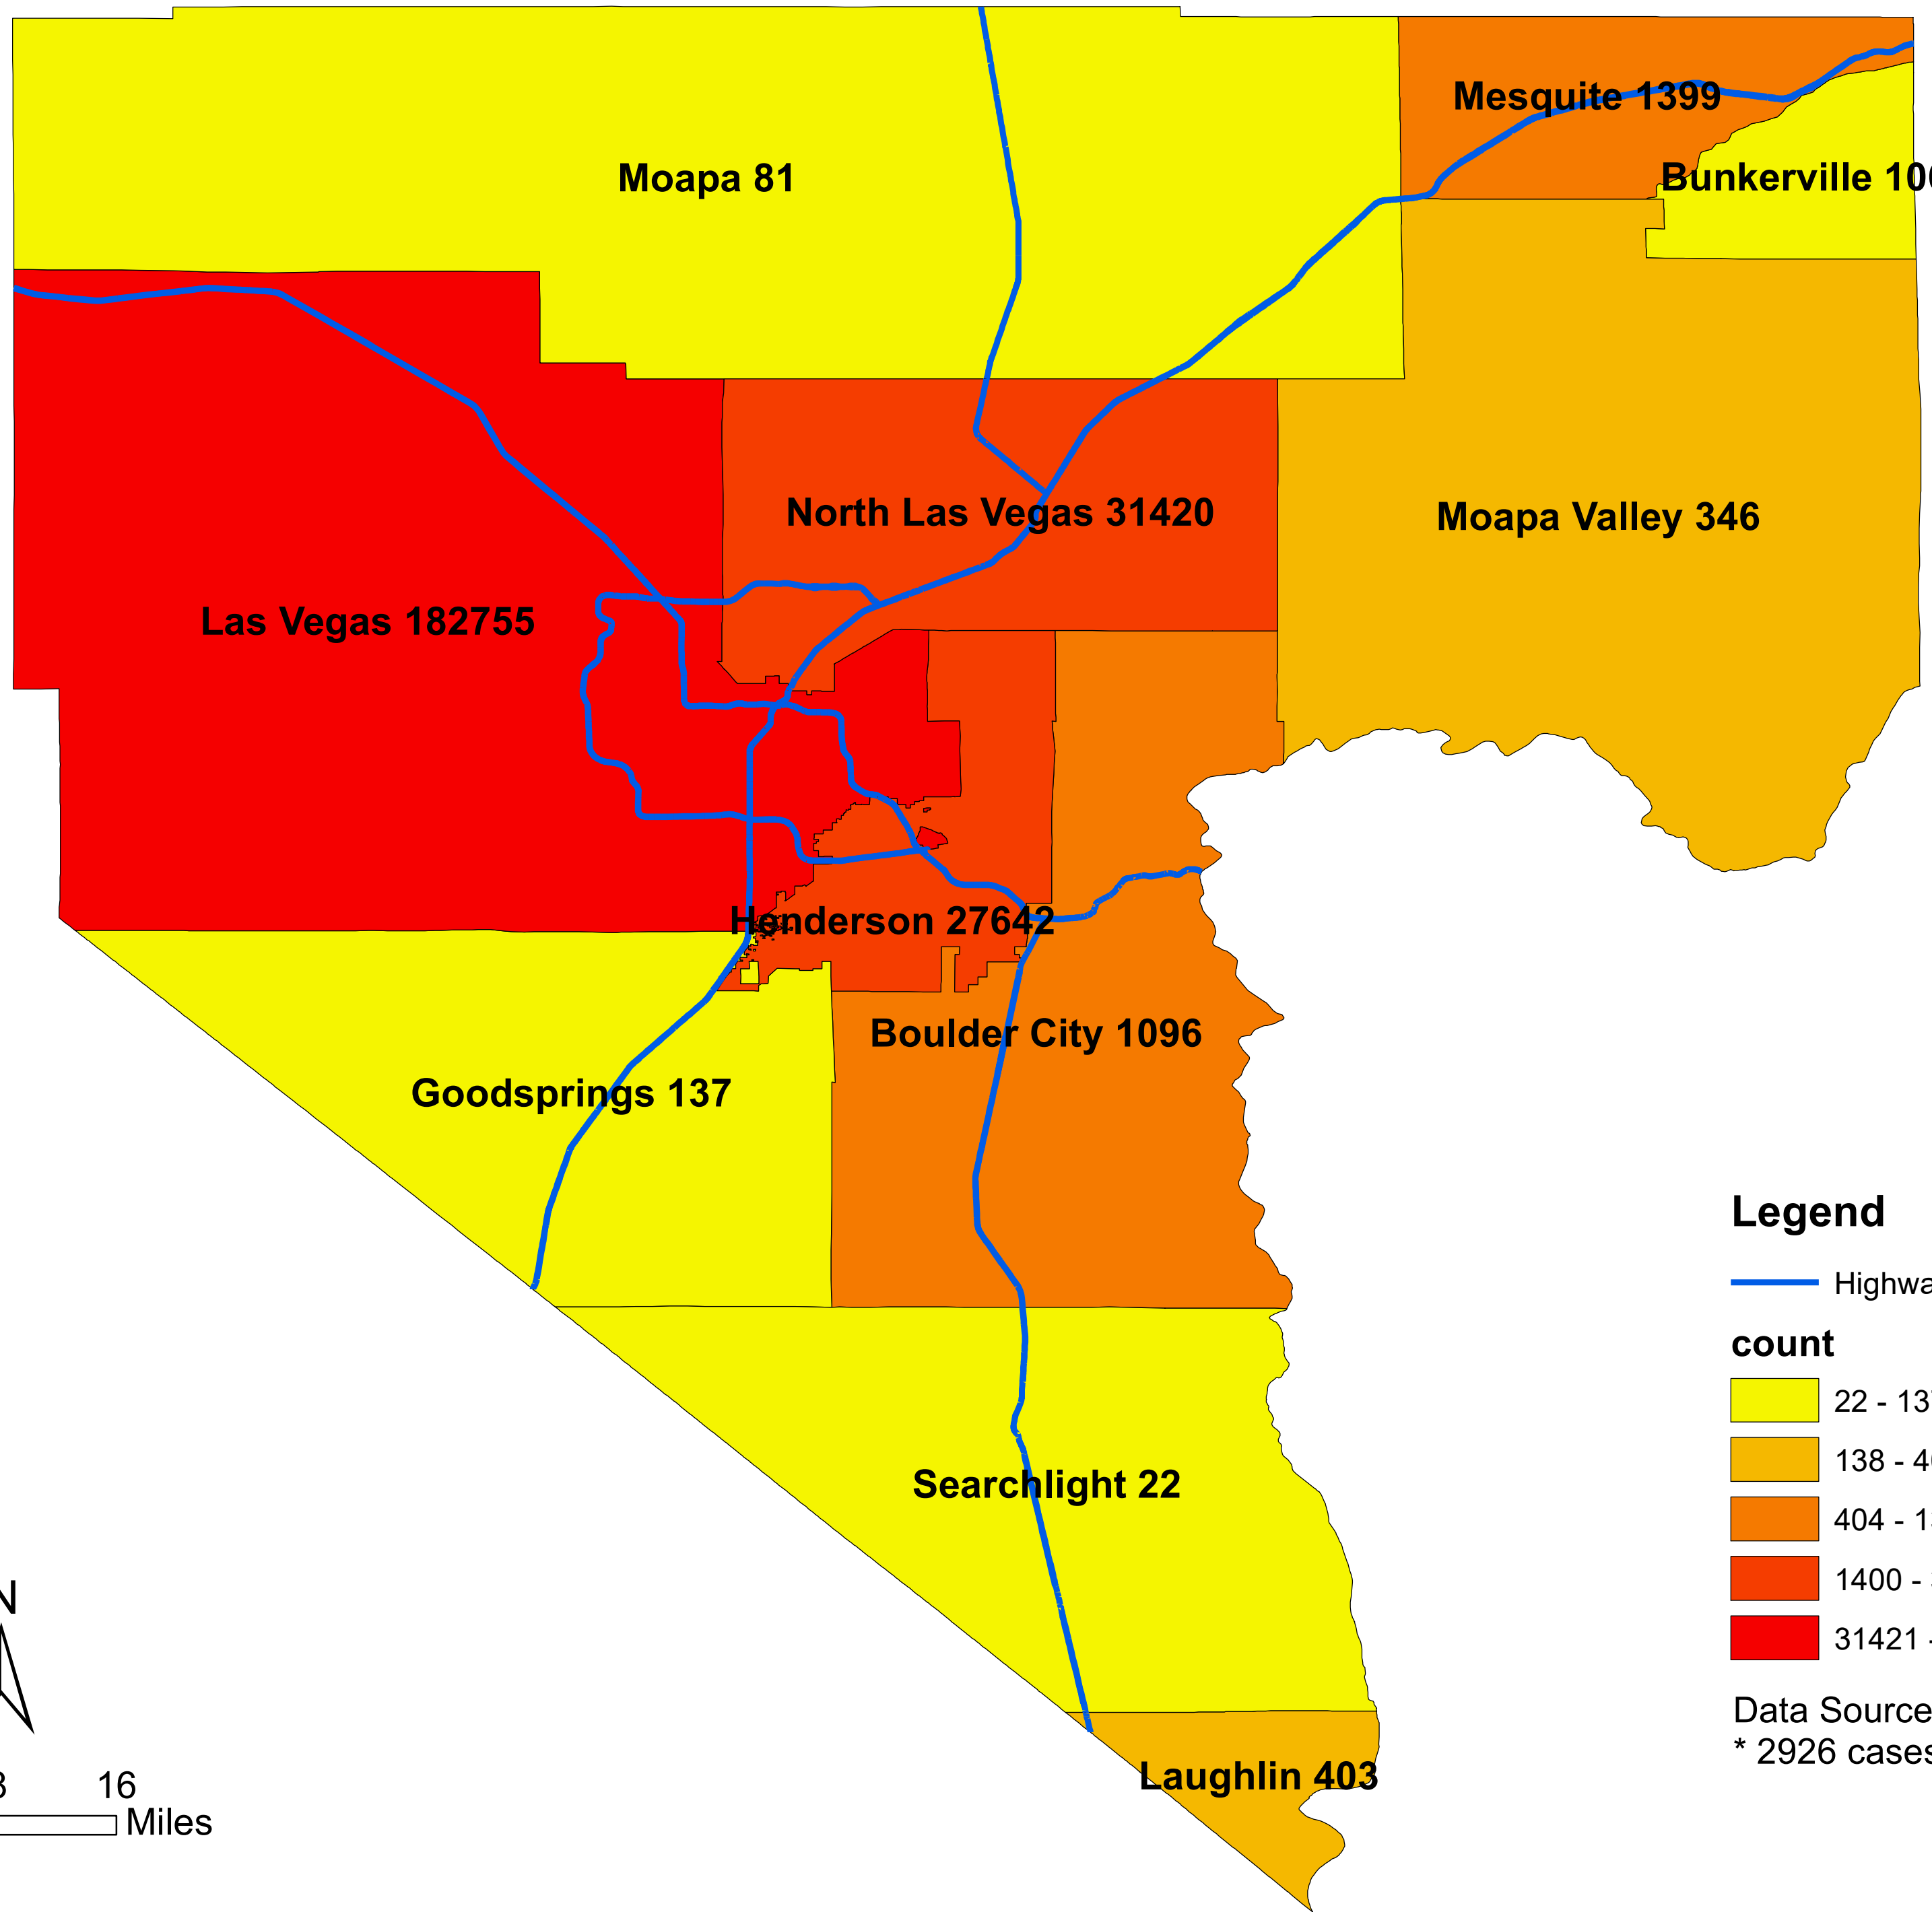

Number of COVID-19 cases by city in Clark county (05.23.2021)

Legend

— Highway

count

- 22 - 137
- 138 - 403
- 404 - 1399
- 1400 - 31420
- 31421 - 182755

Data Source: SNHD

* 2926 cases without city information

0 4 8 16 Miles