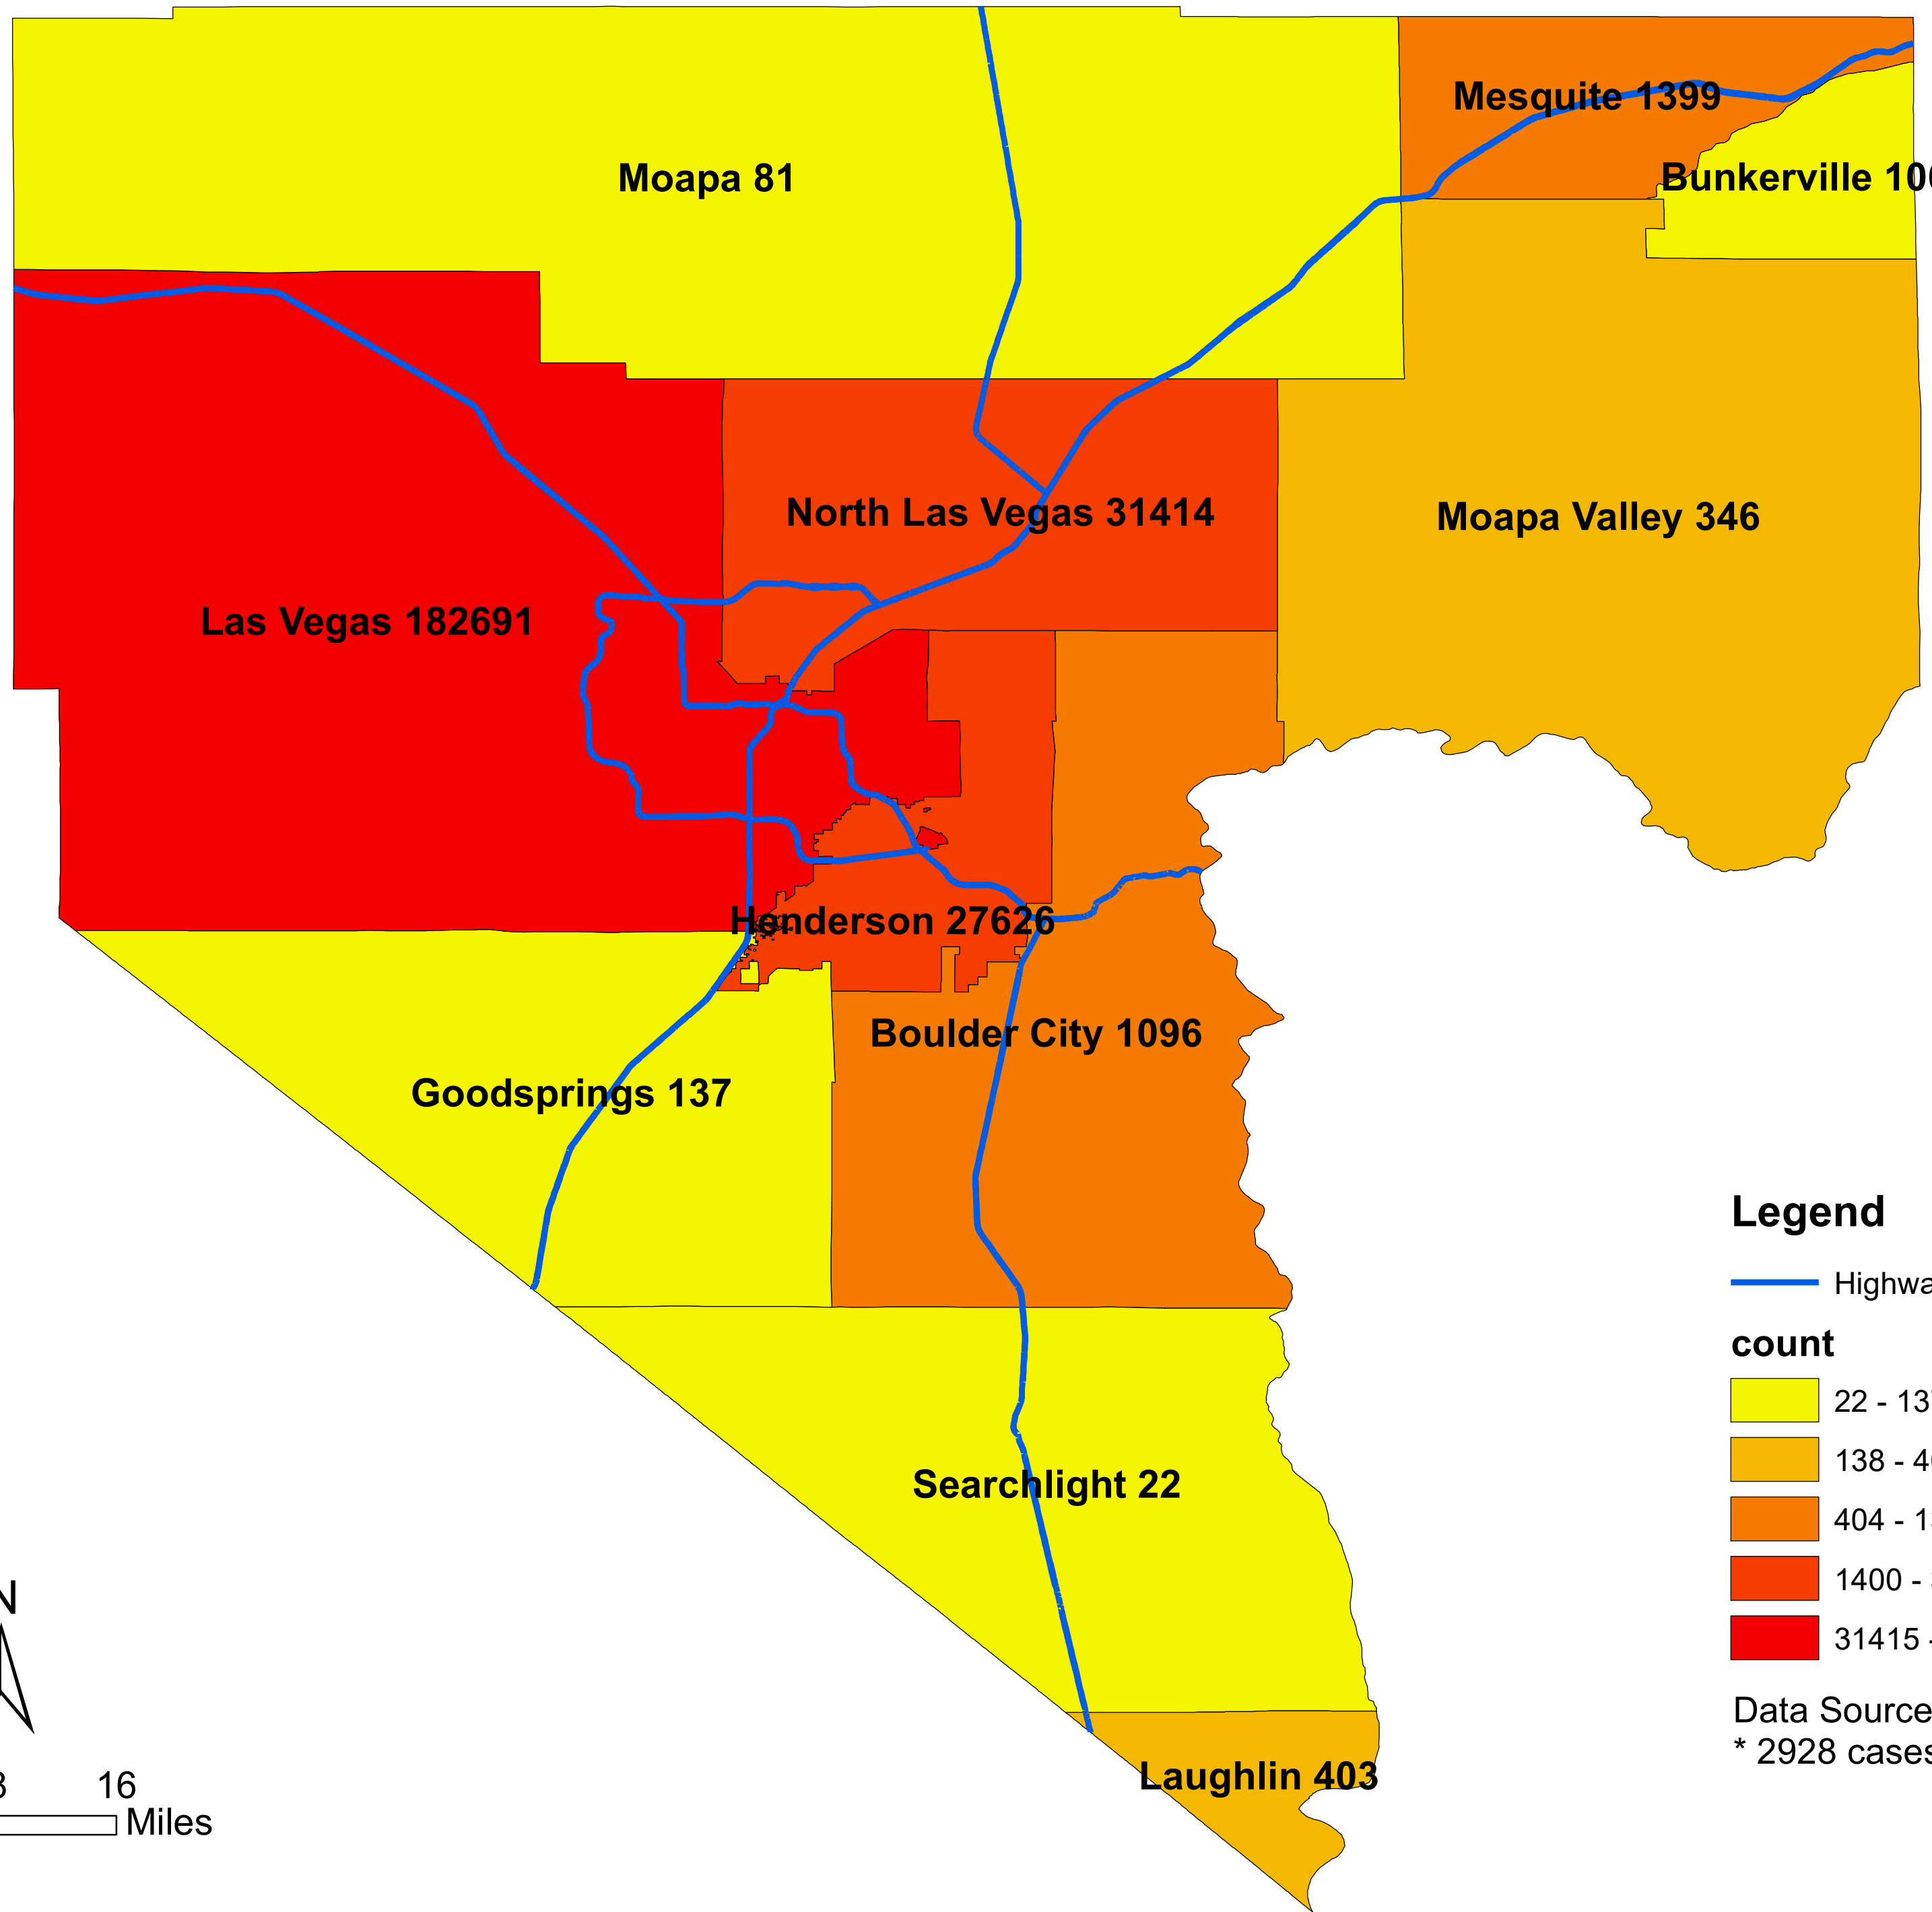

Number of COVID-19 cases by city in Clark county (05.22.2021)

Legend

— Highway

count

- 22 - 137
- 138 - 403
- 404 - 1399
- 1400 - 31414
- 31415 - 182691

Data Source: SNHD

* 2928 cases without city information

0 4 8 16 Miles