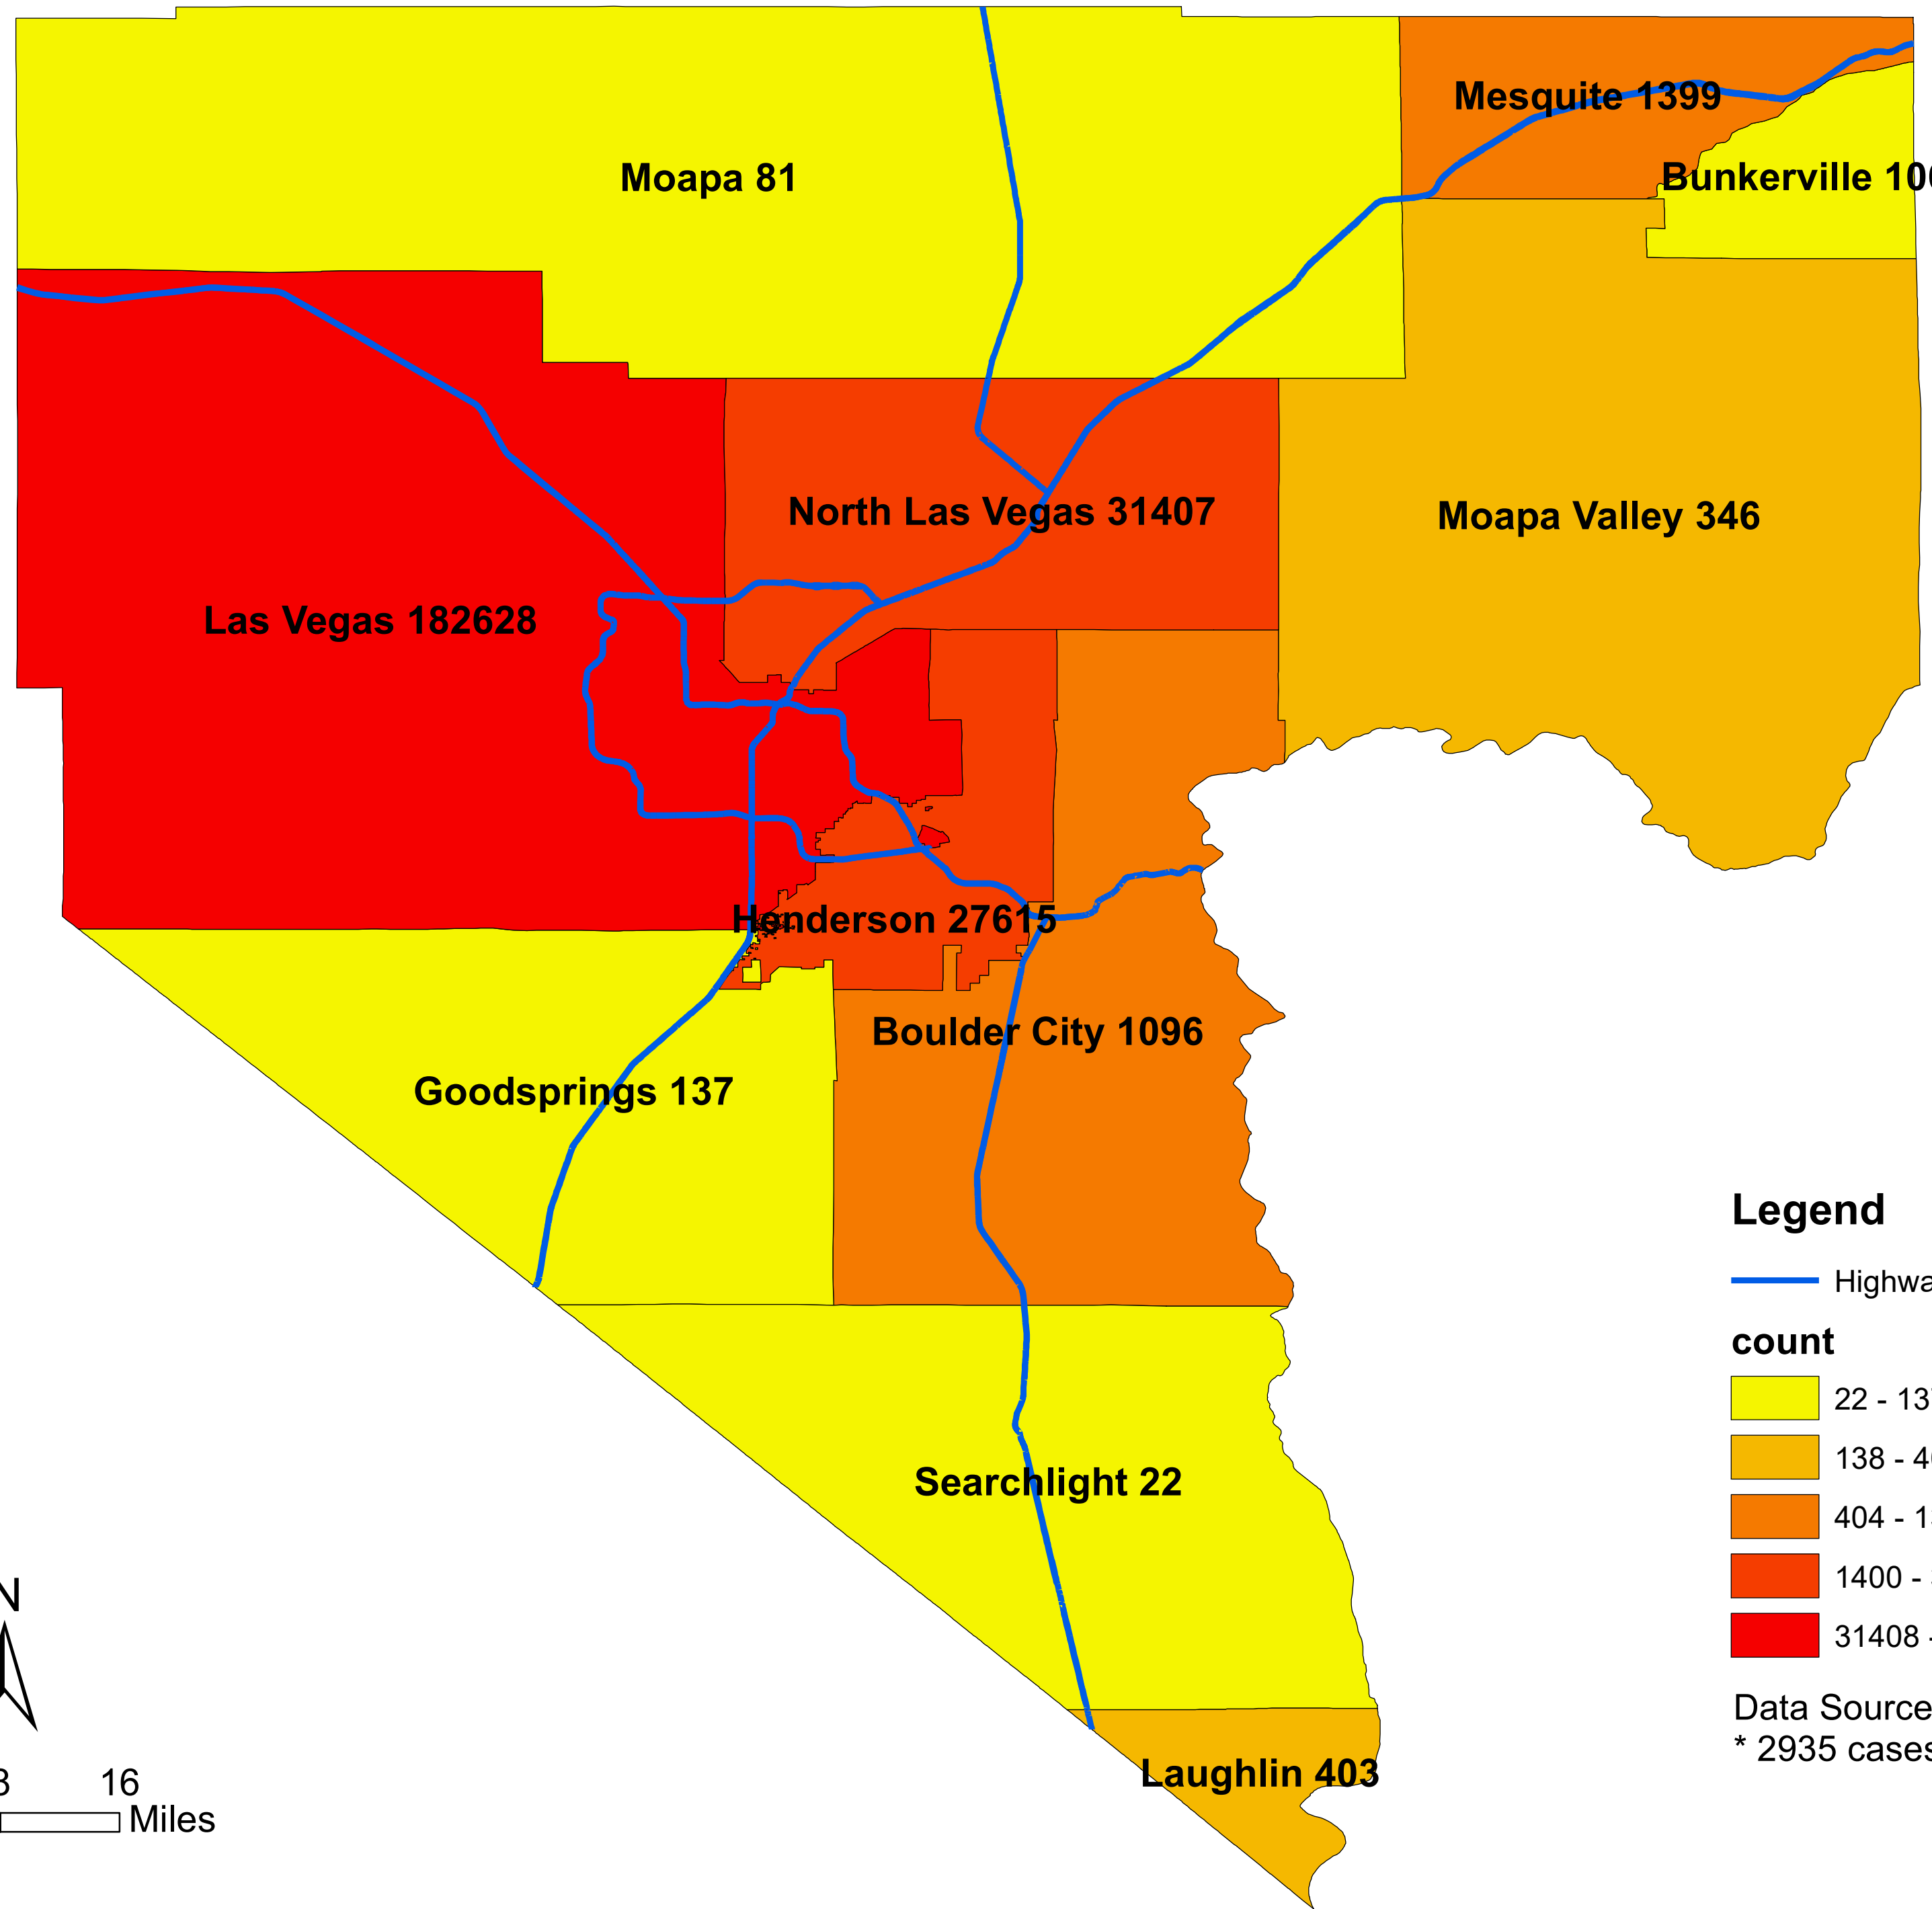

Number of COVID-19 cases by city in Clark county (05.21.2021)

Legend

— Highway

count

Data Source: SNHD

* 2935 cases without city information

0 4 8 16 Miles