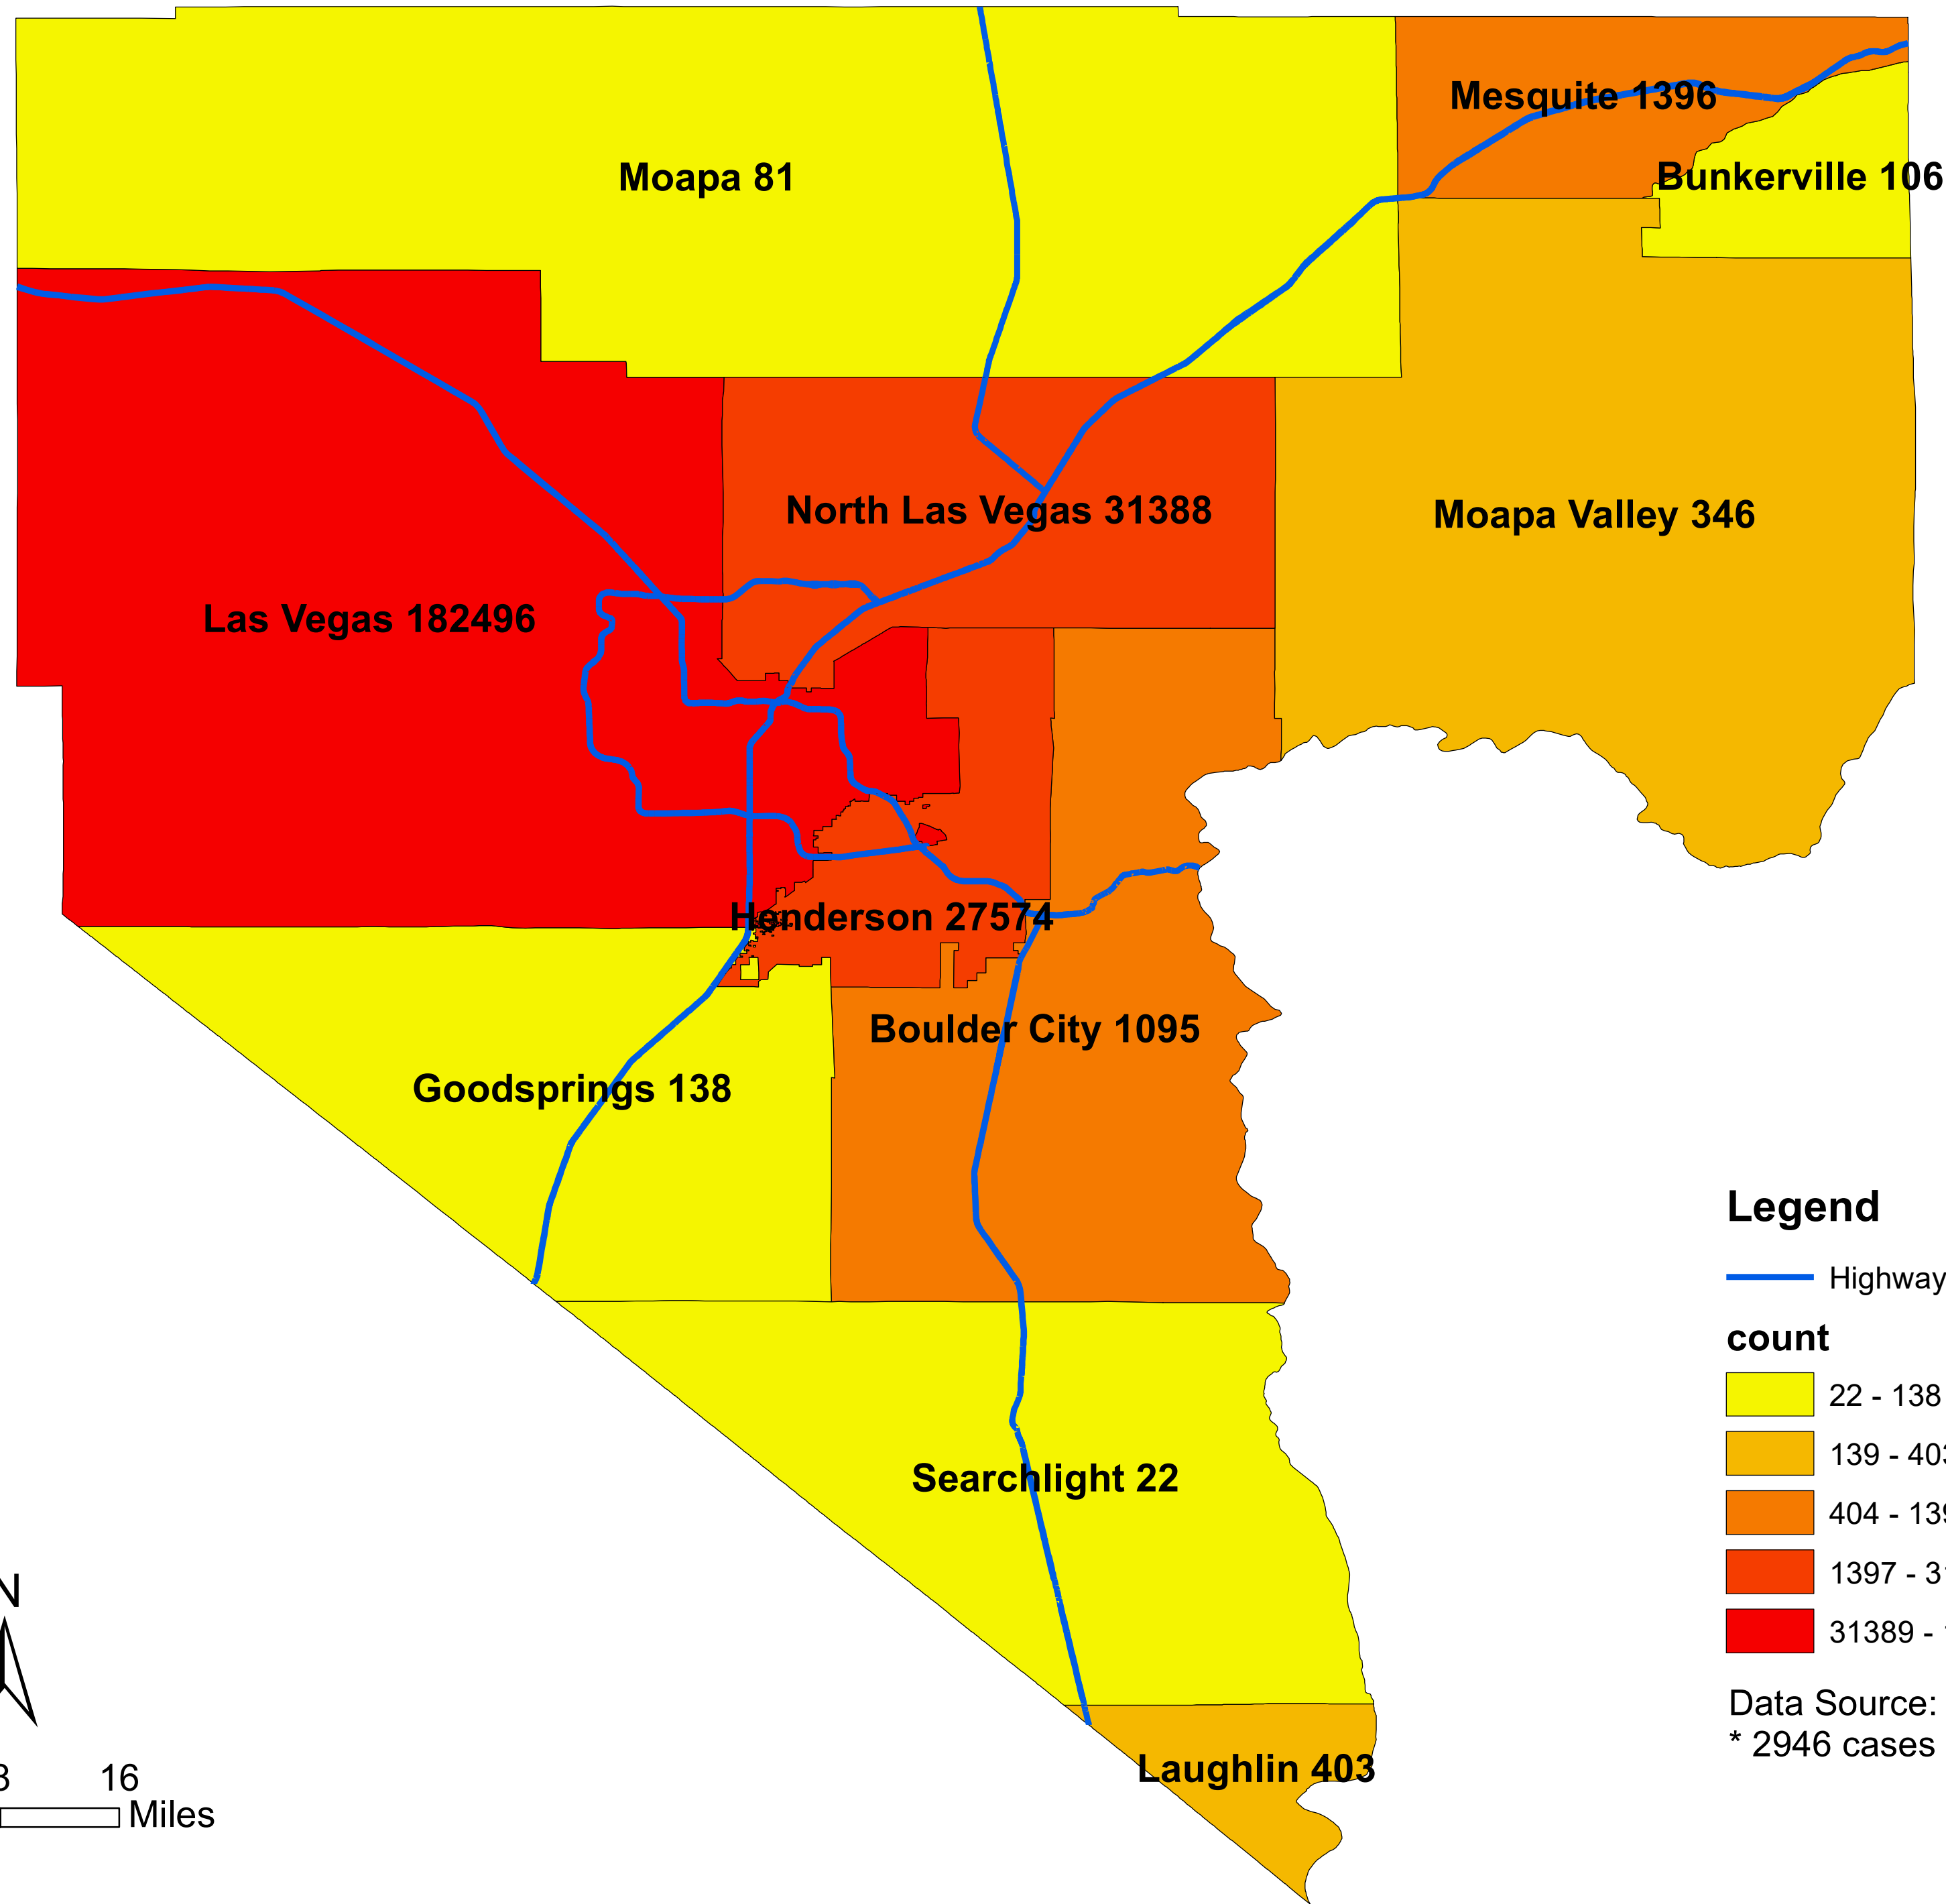

Number of COVID-19 cases by city in Clark county (05.20.2021)

Legend

— Highway

count

Data Source: SNHD

* 2946 cases without city information

0 4 8 16 Miles