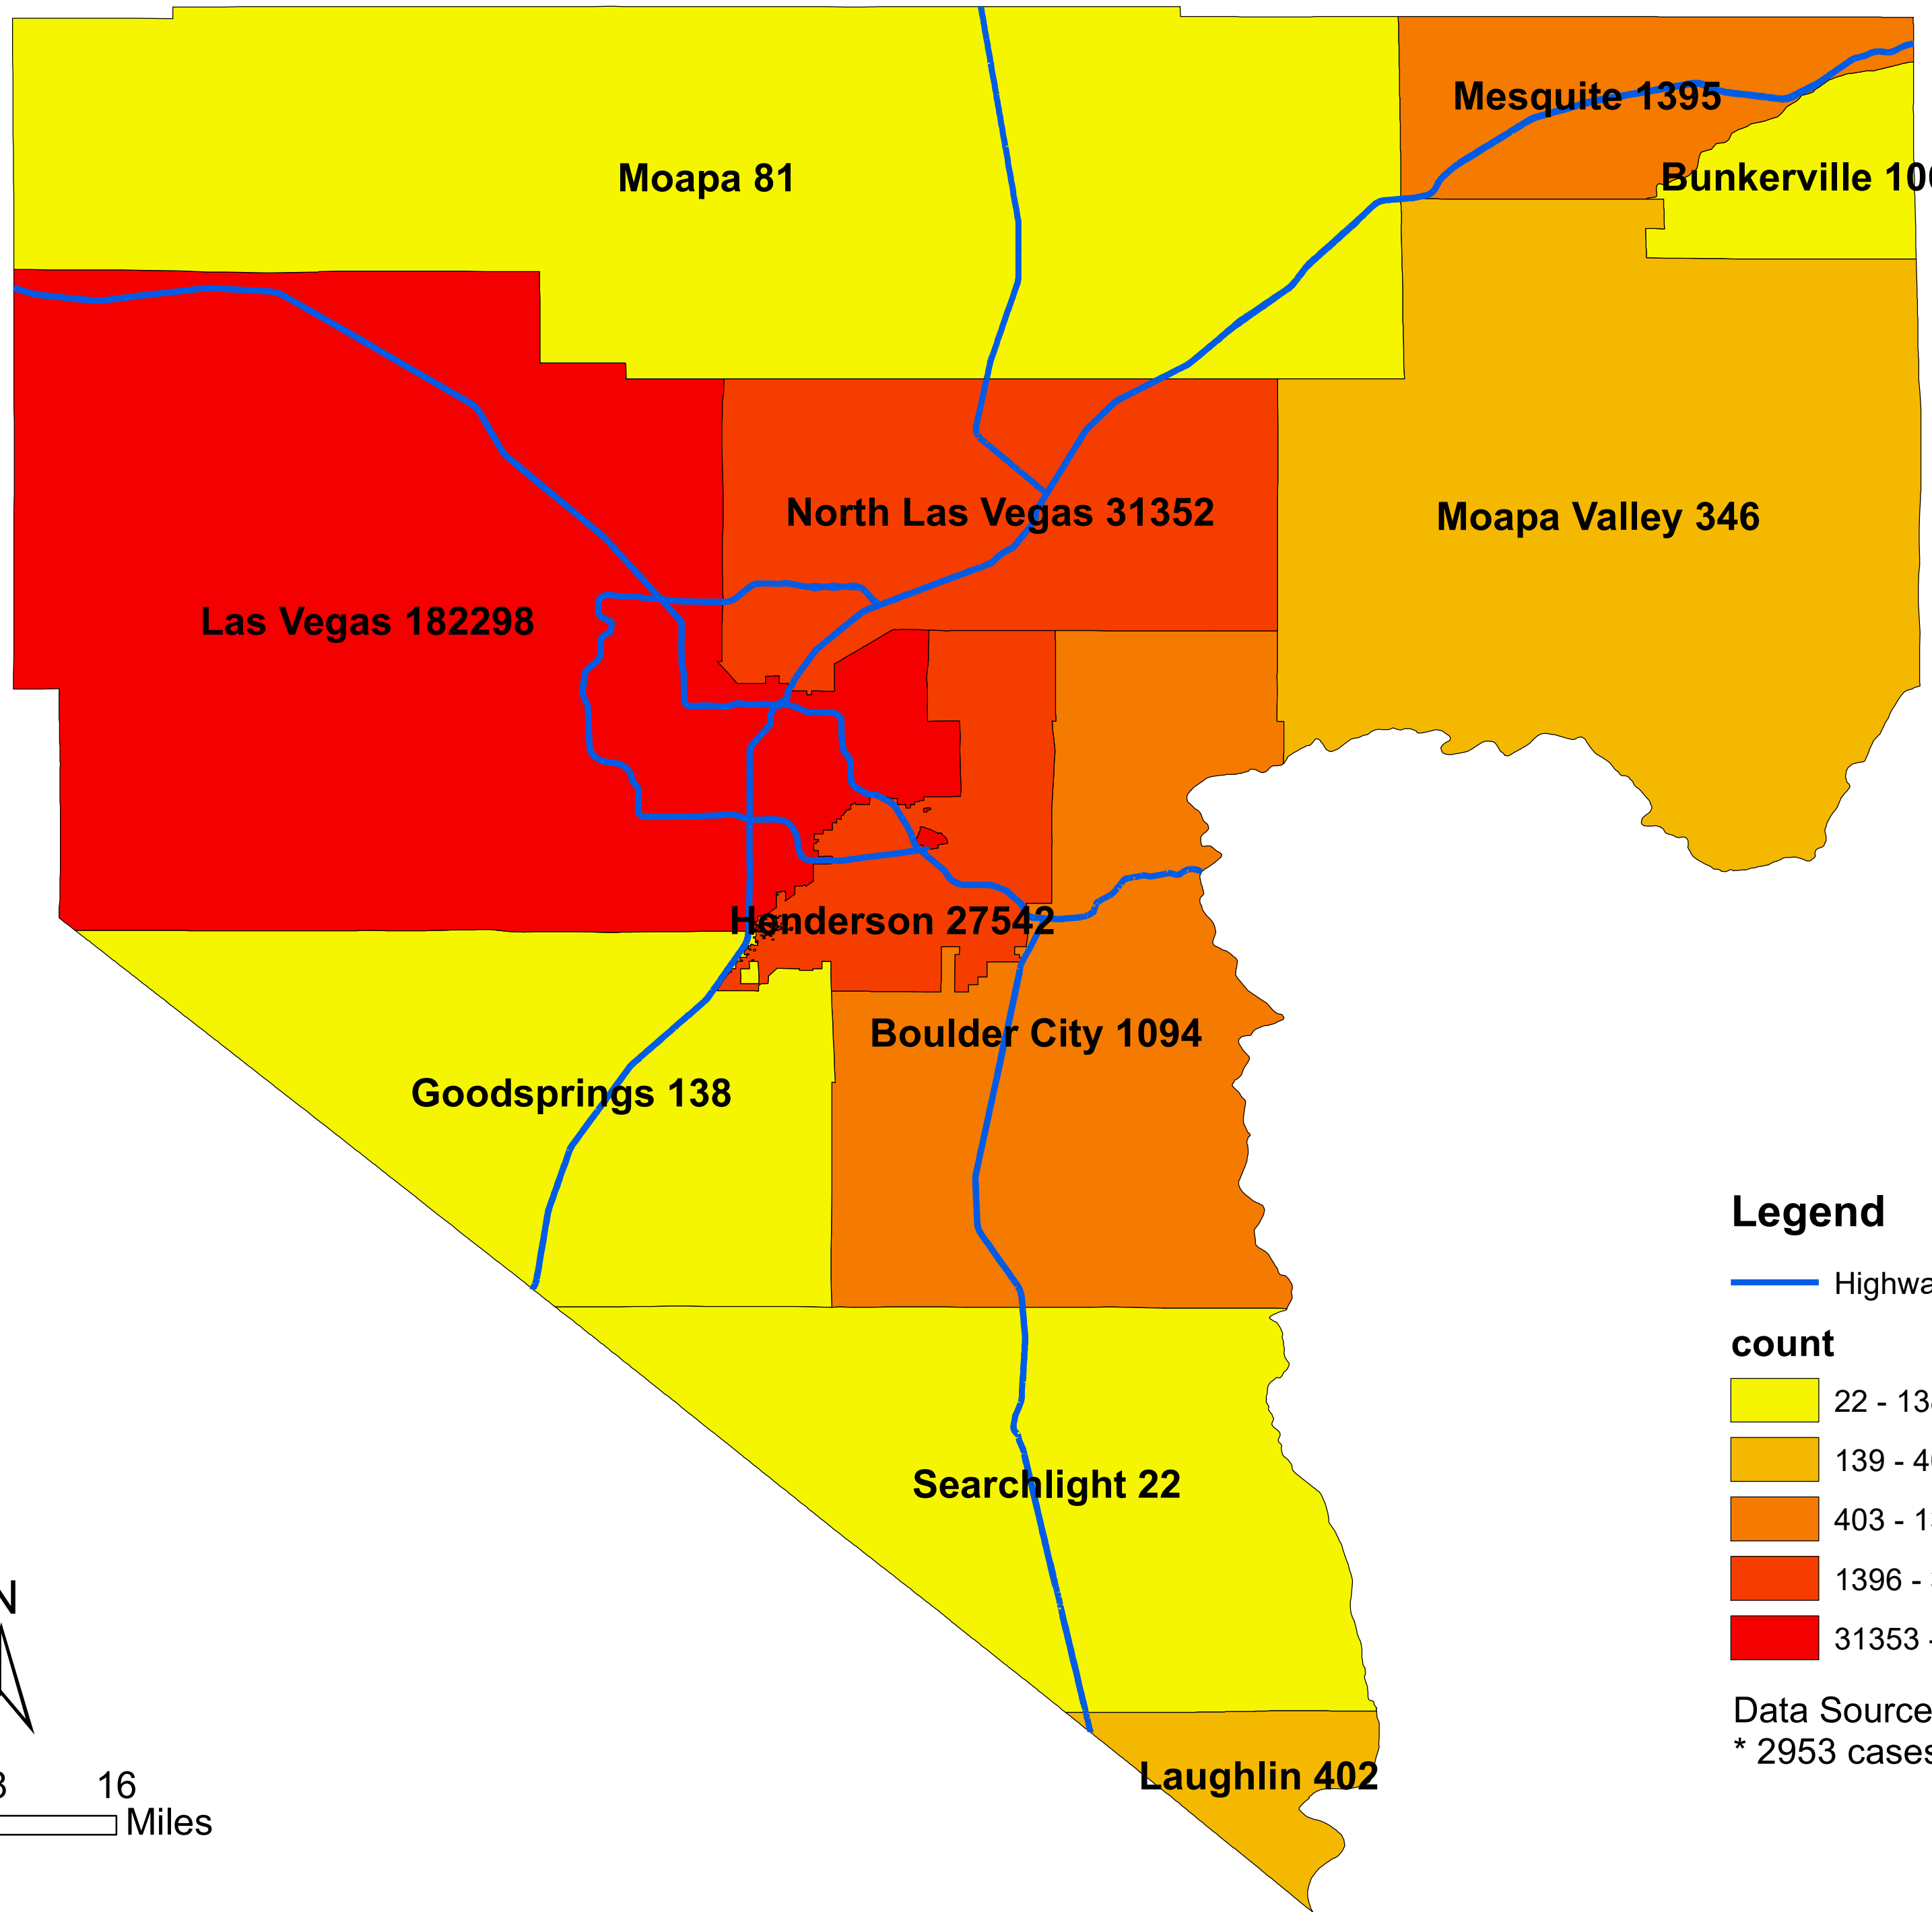

Number of COVID-19 cases by city in Clark county (05.19.2021)

Legend

— Highway

count

Data Source: SNHD

* 2953 cases without city information

0 4 8 16 Miles