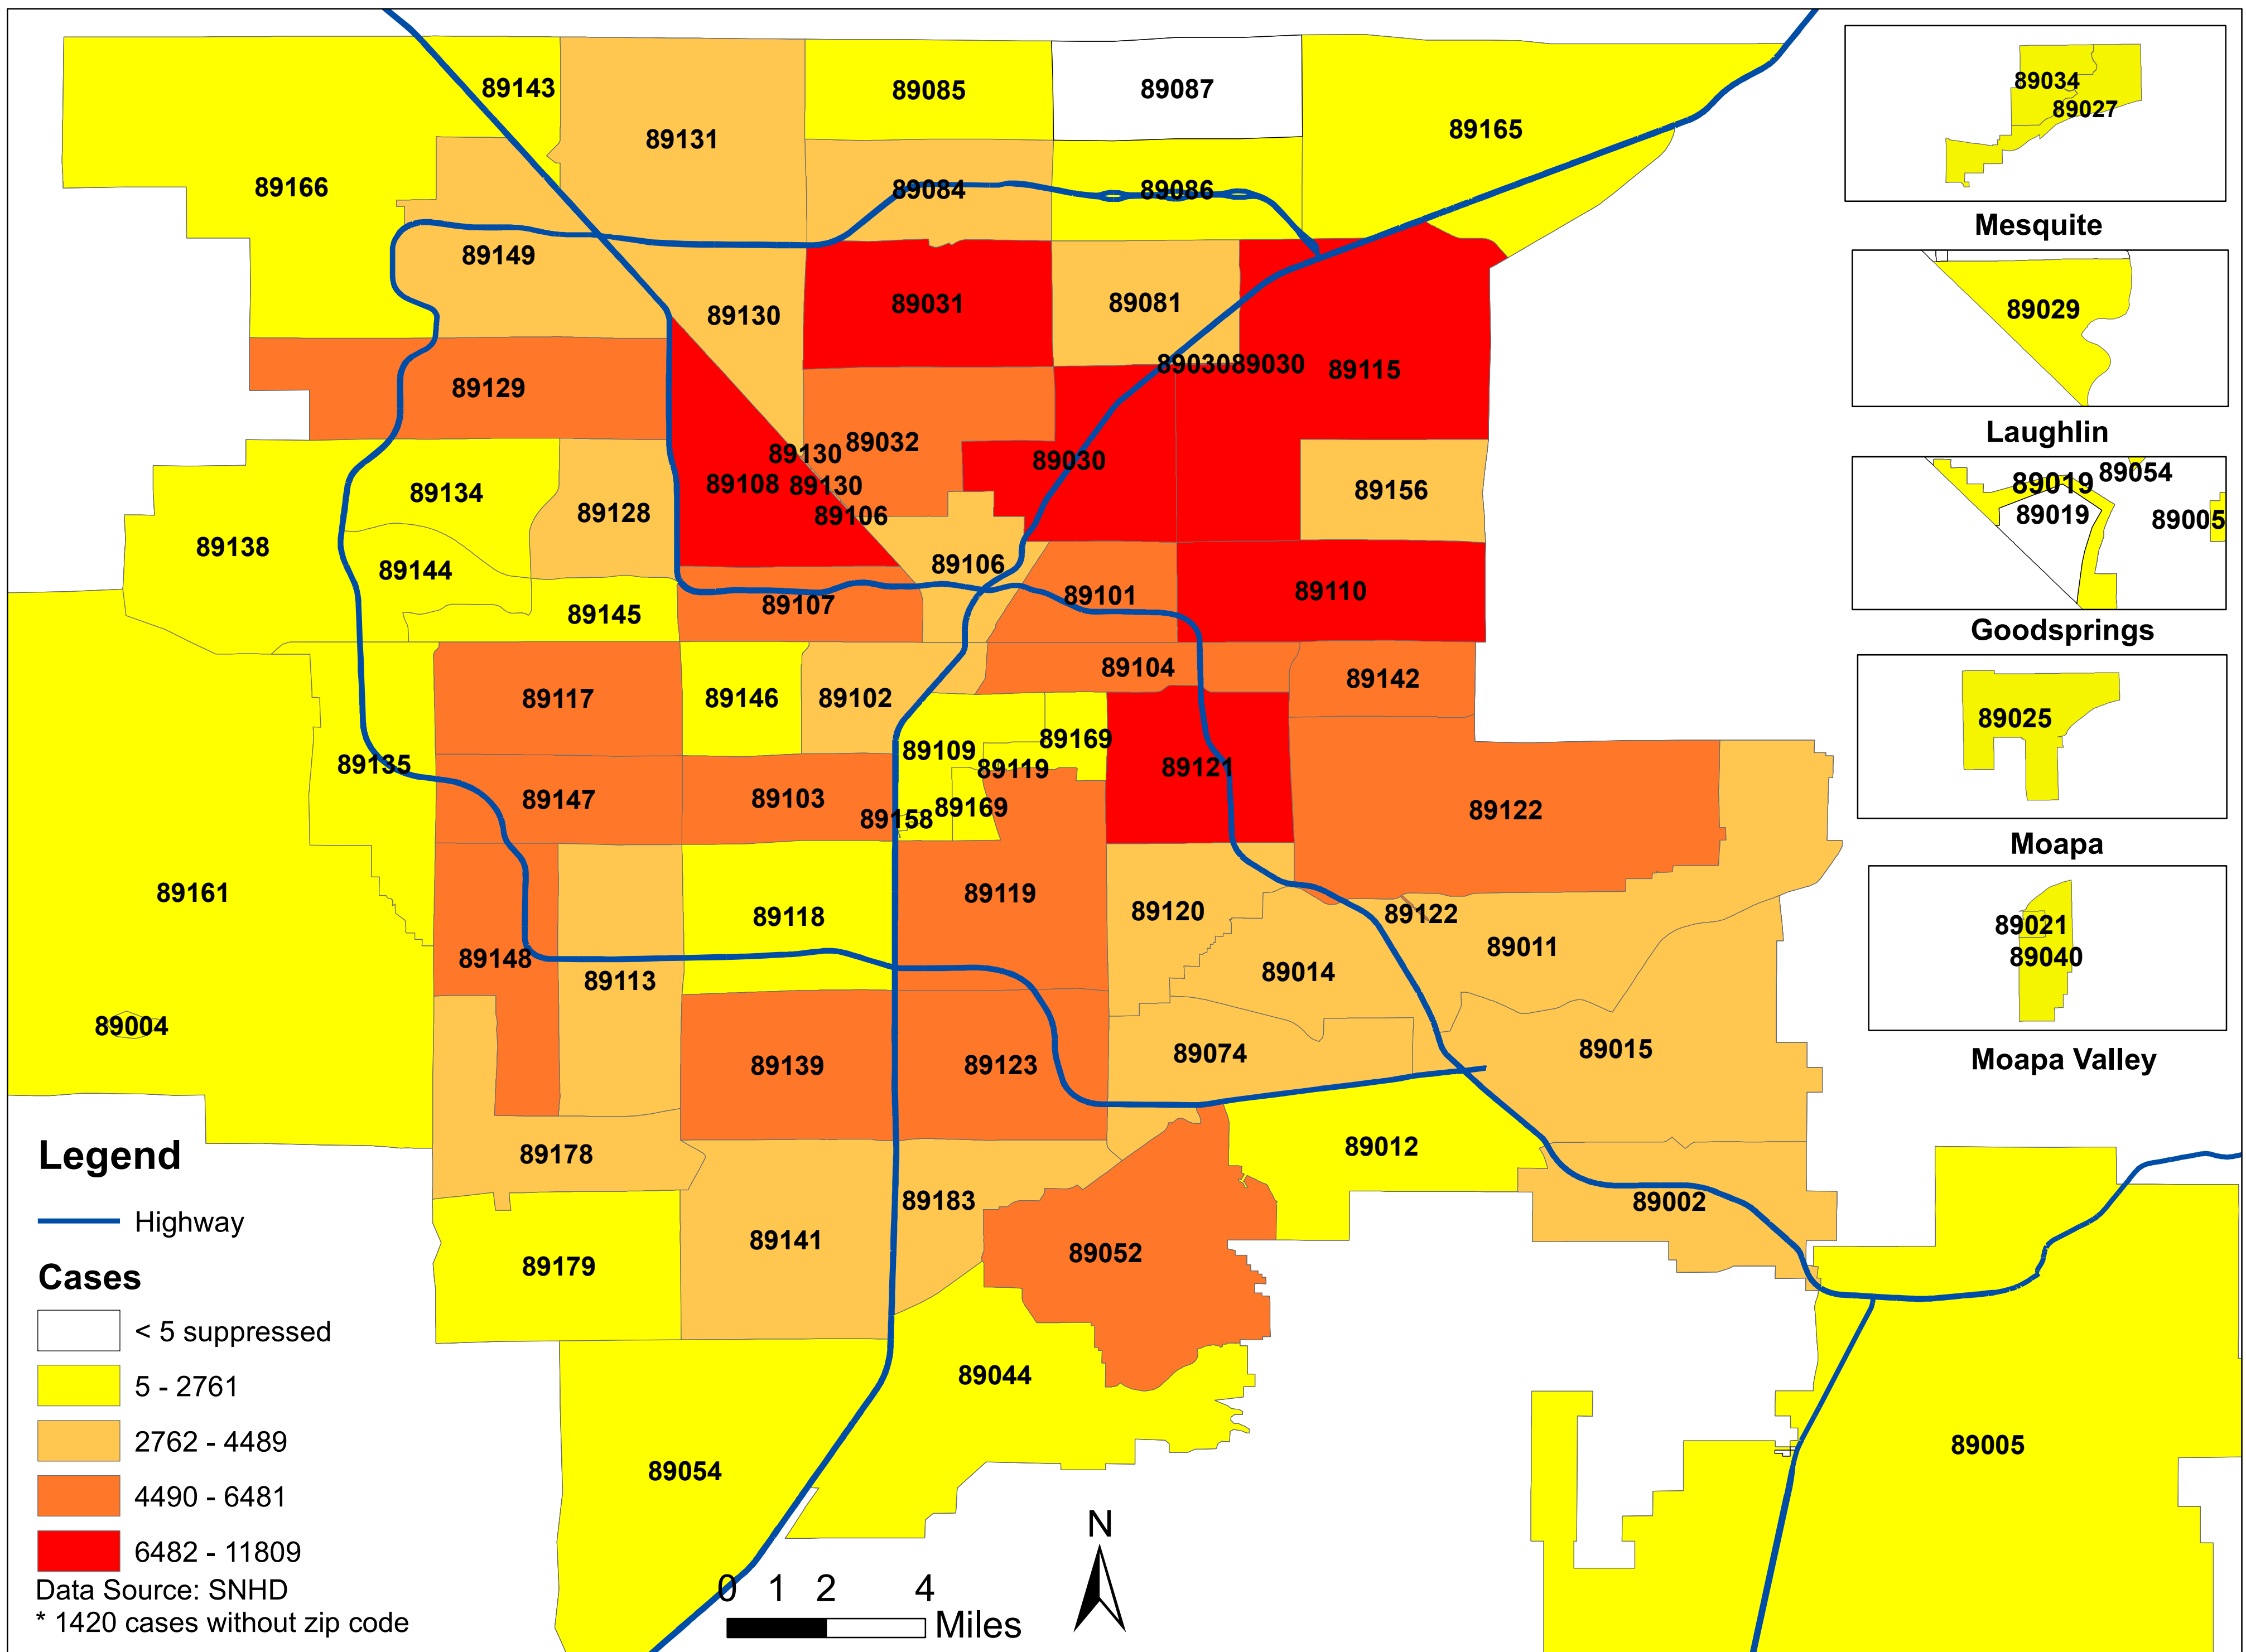

# Number of COVID-19 cases by zip code in Clark county (05.18.2021)

**Note: More than 5 cases reported from 89124**