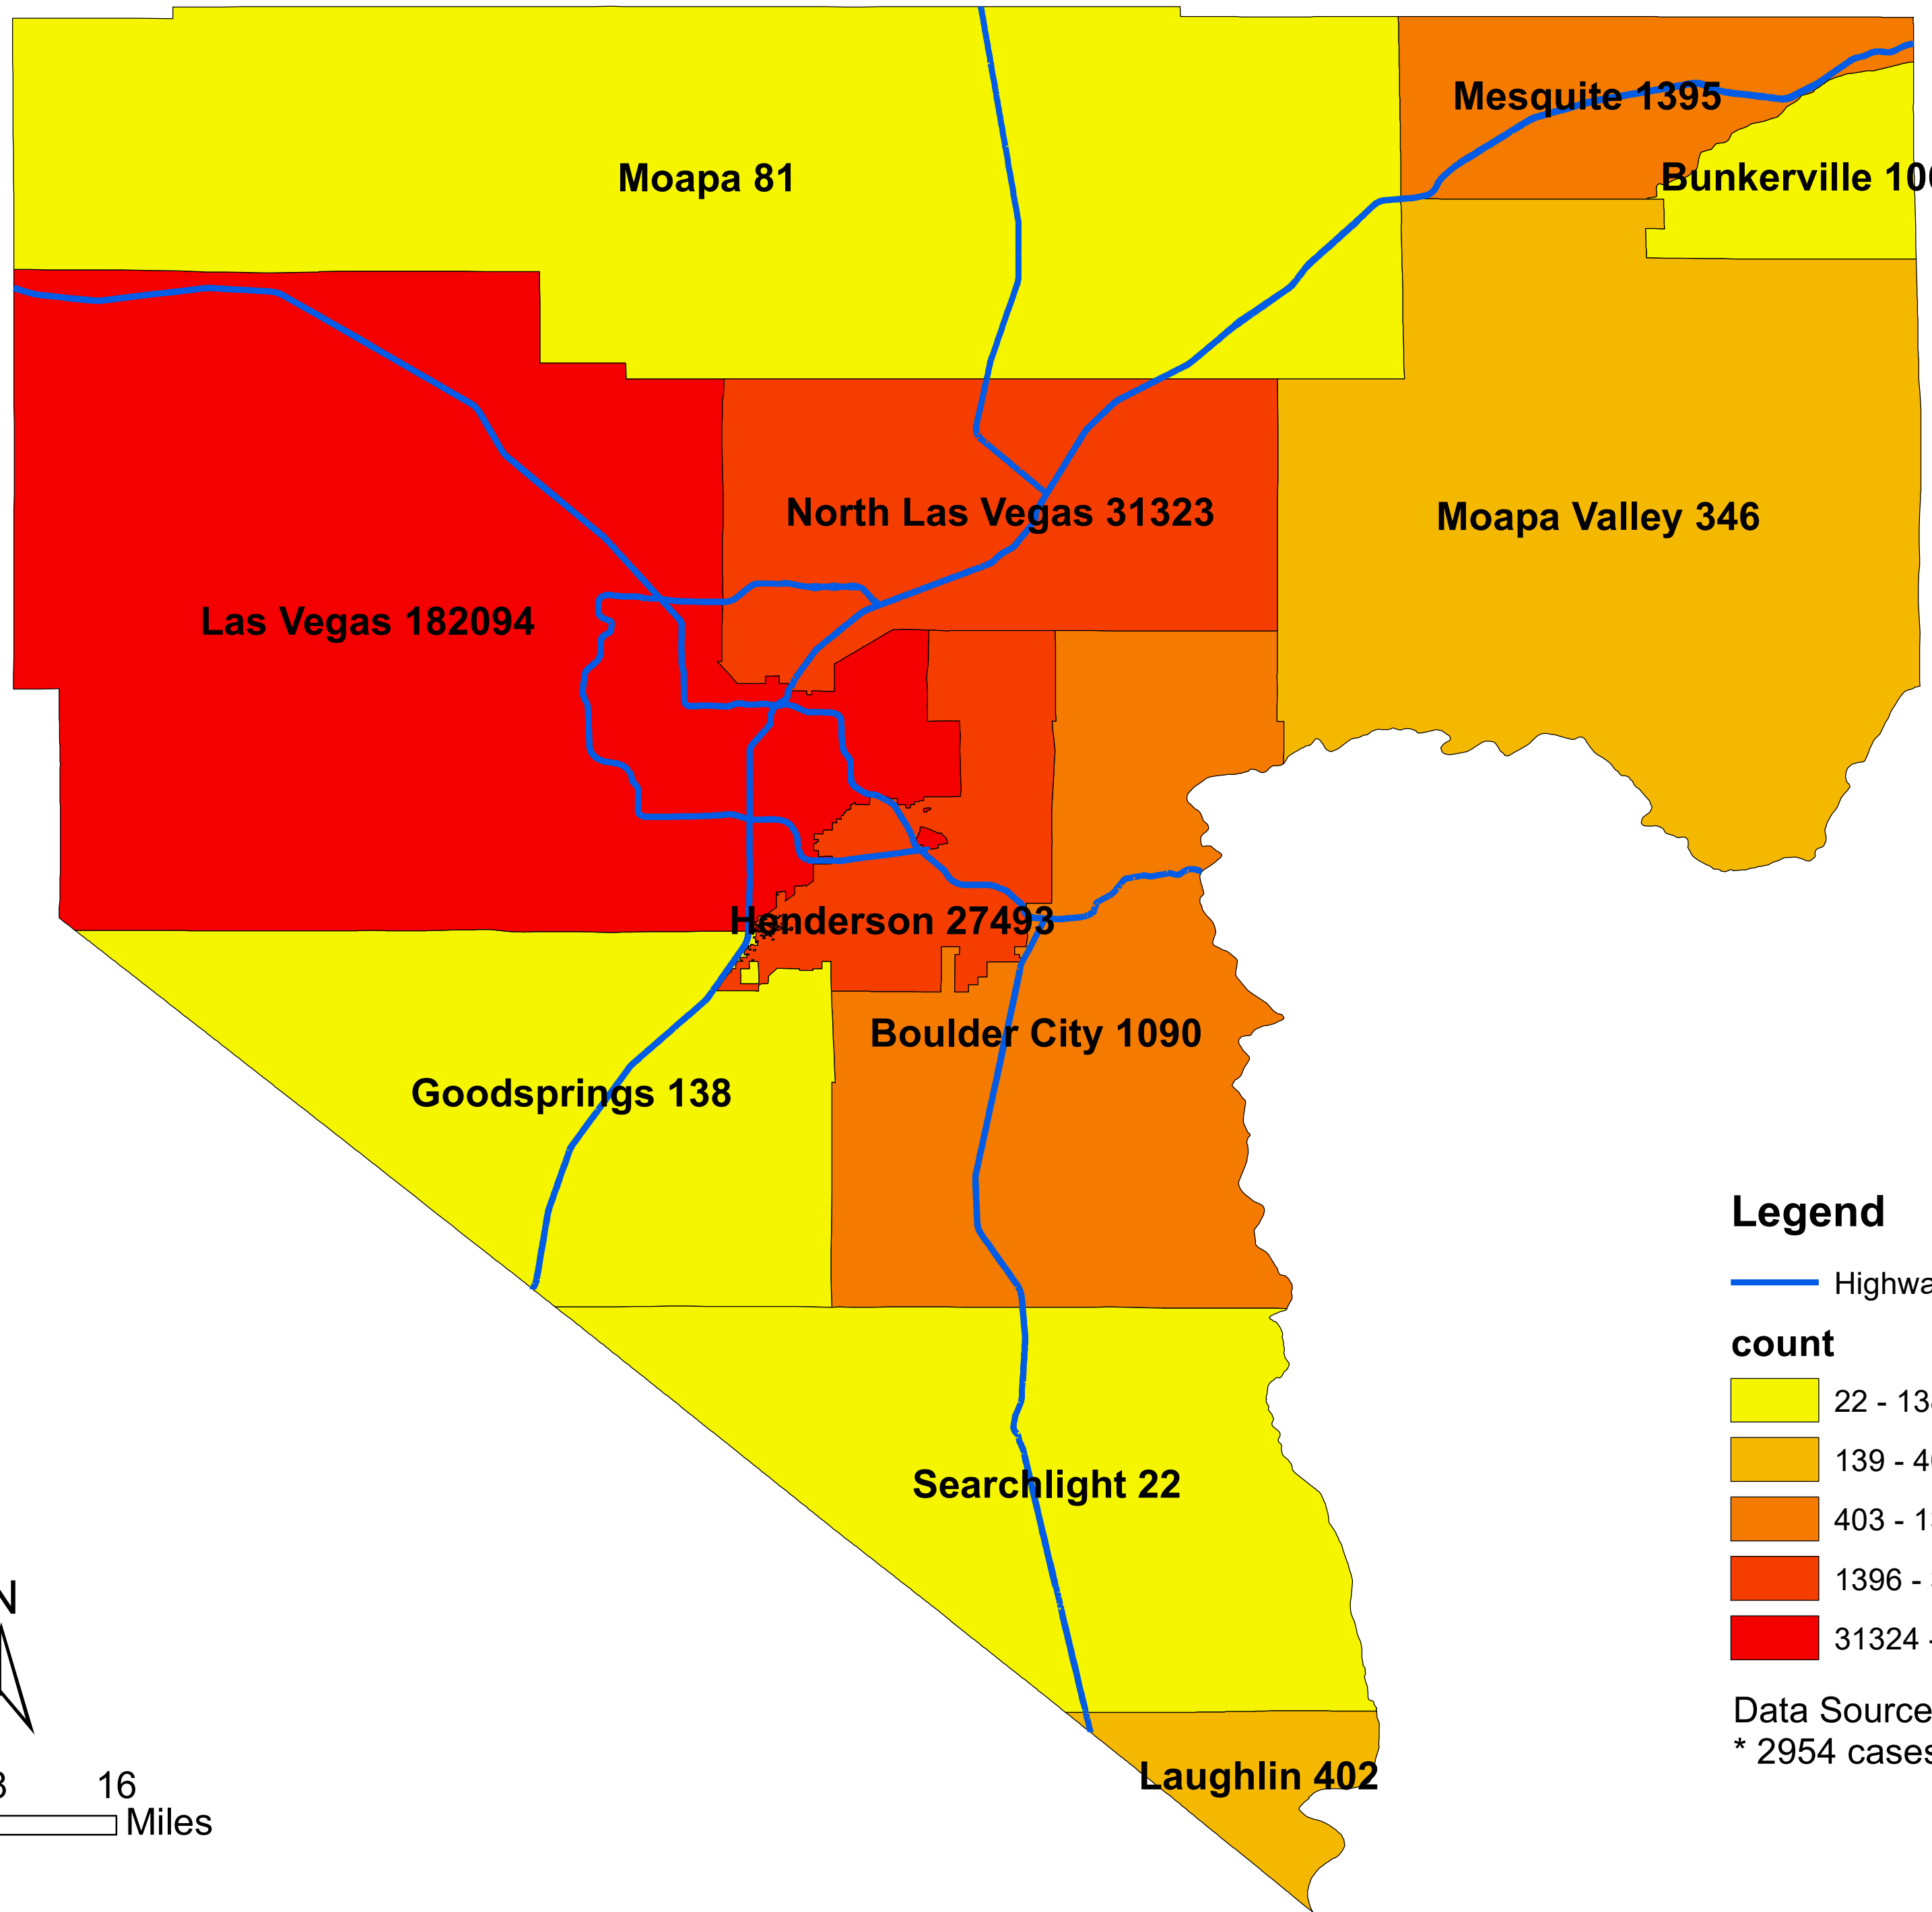

# Number of COVID-19 cases by city in Clark county (05.18.2021)

## Legend

— Highway

### count

Data Source: SNHD

\* 2954 cases without city information

0 4 8 16 Miles