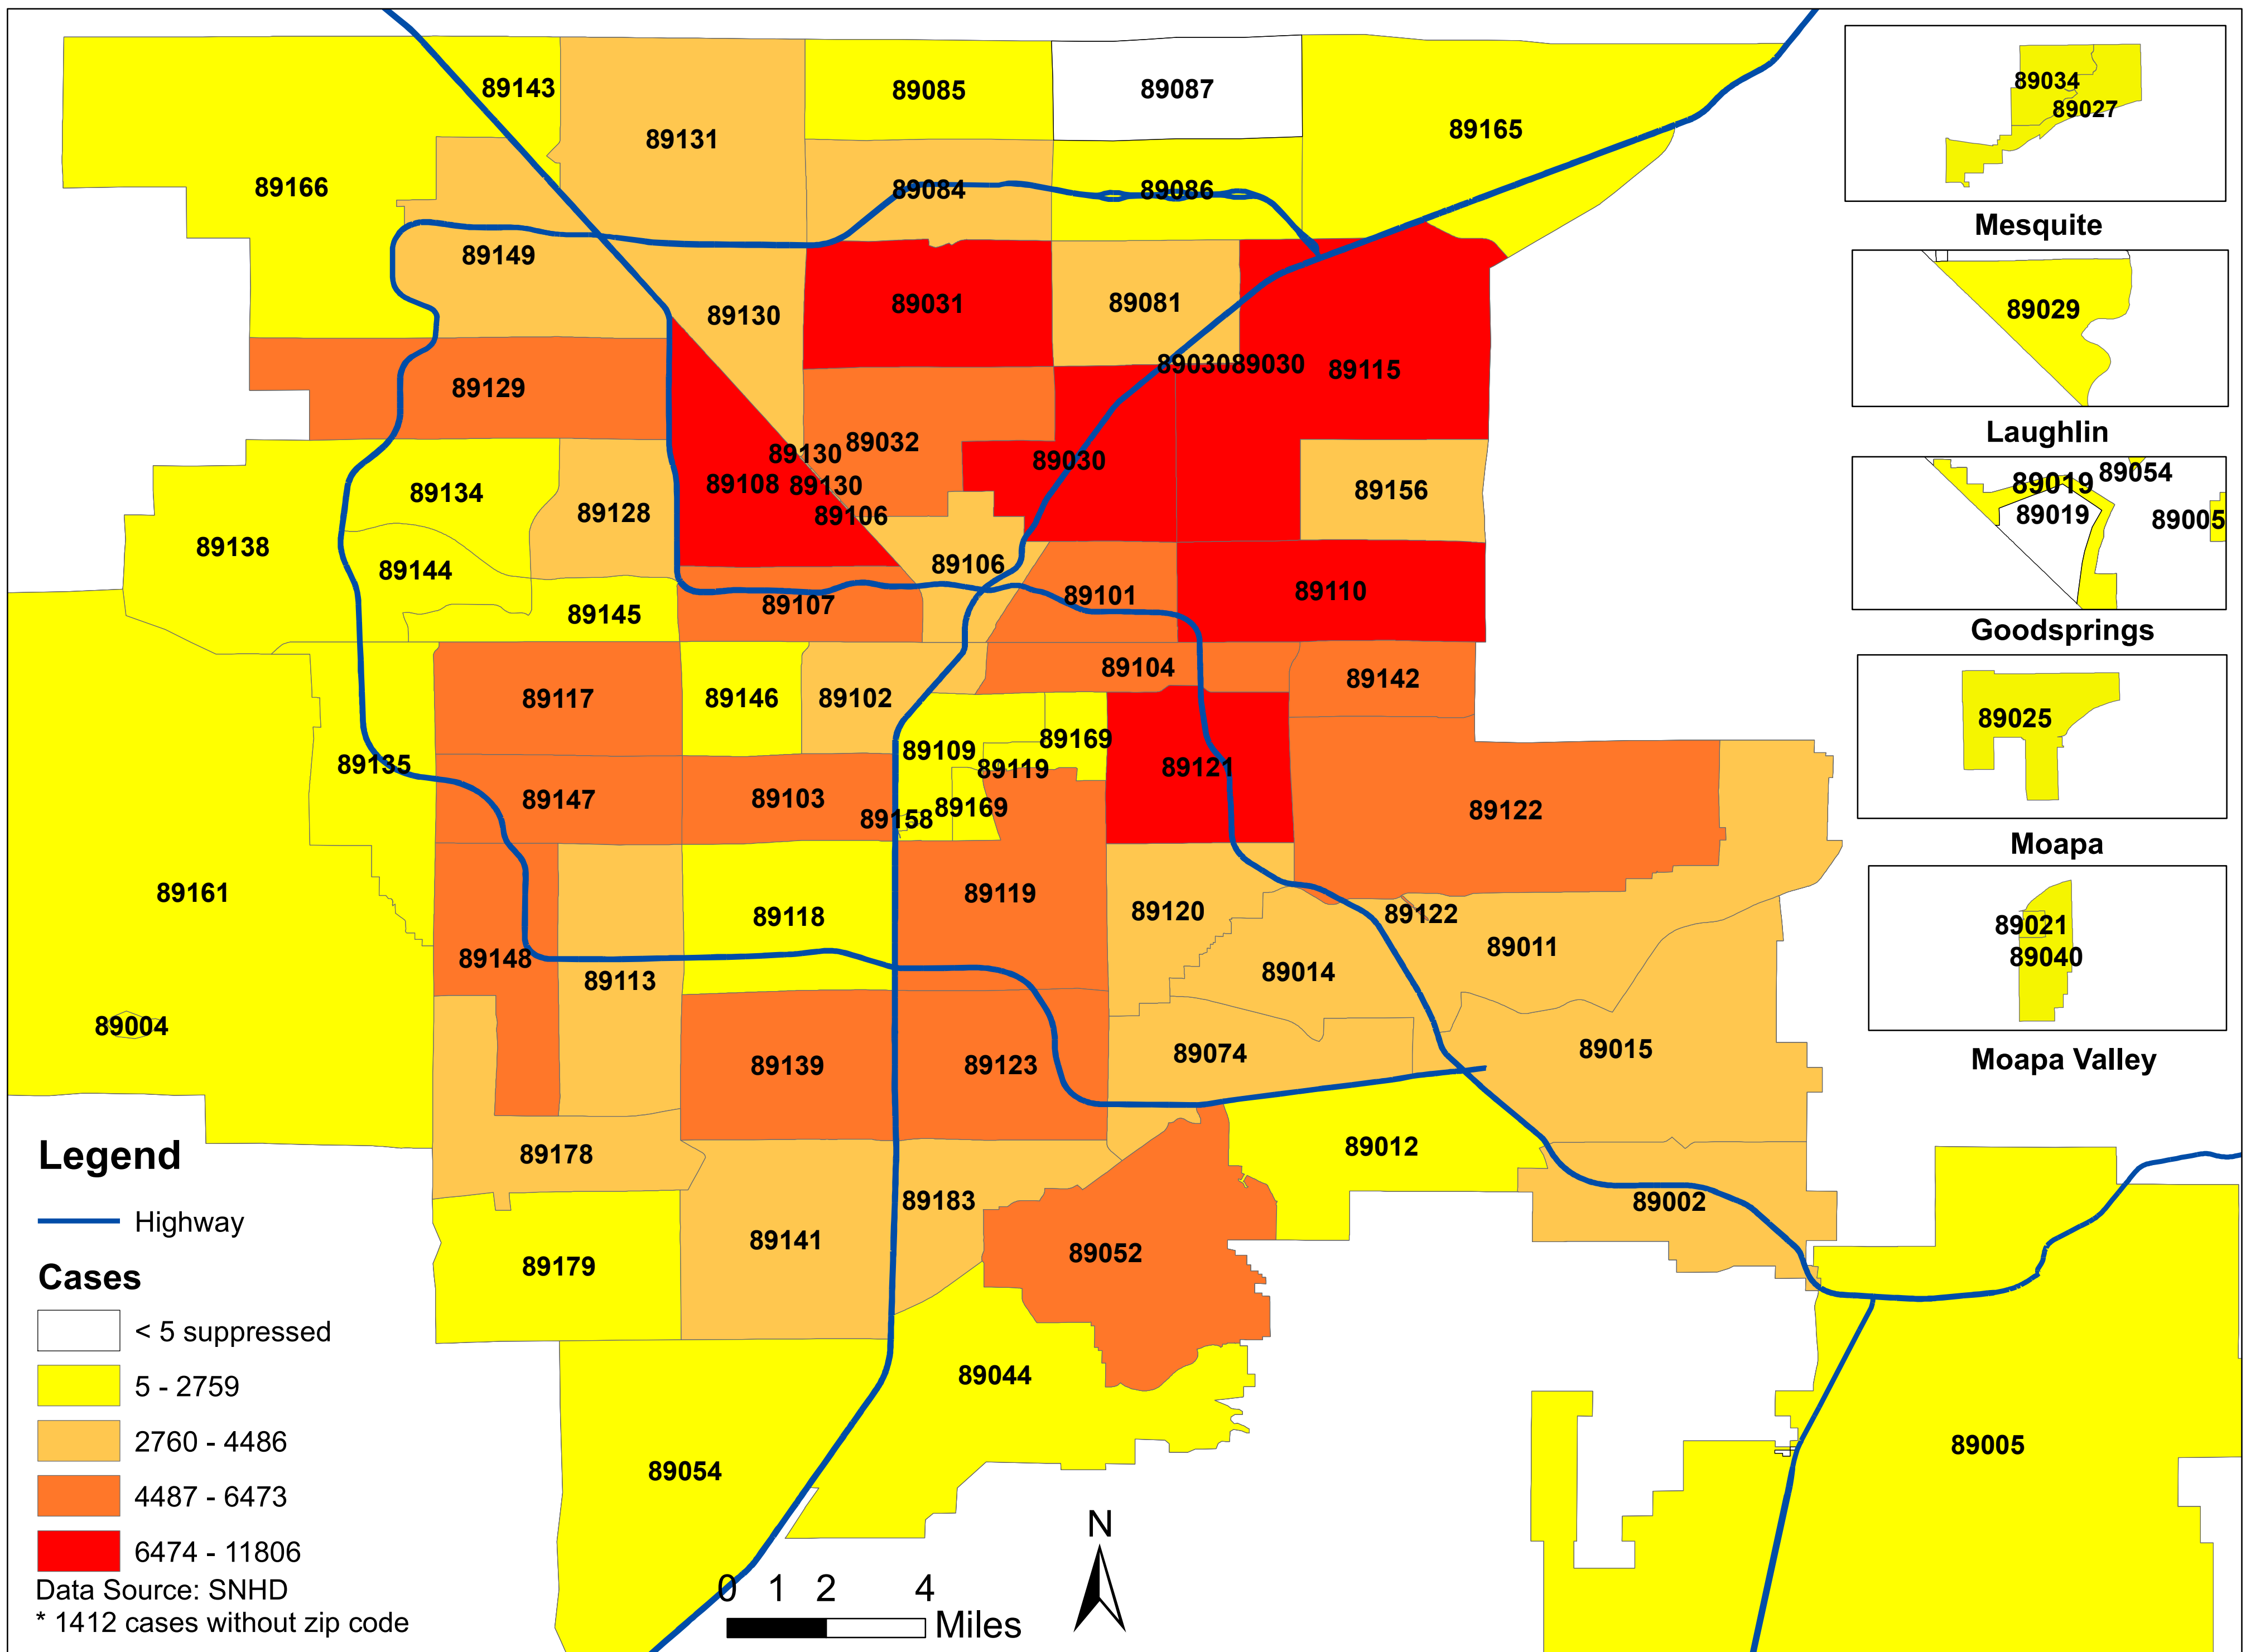

# Number of COVID-19 cases by zip code in Clark county (05.17.2021)

**Note: More than 5 cases reported from 89124**