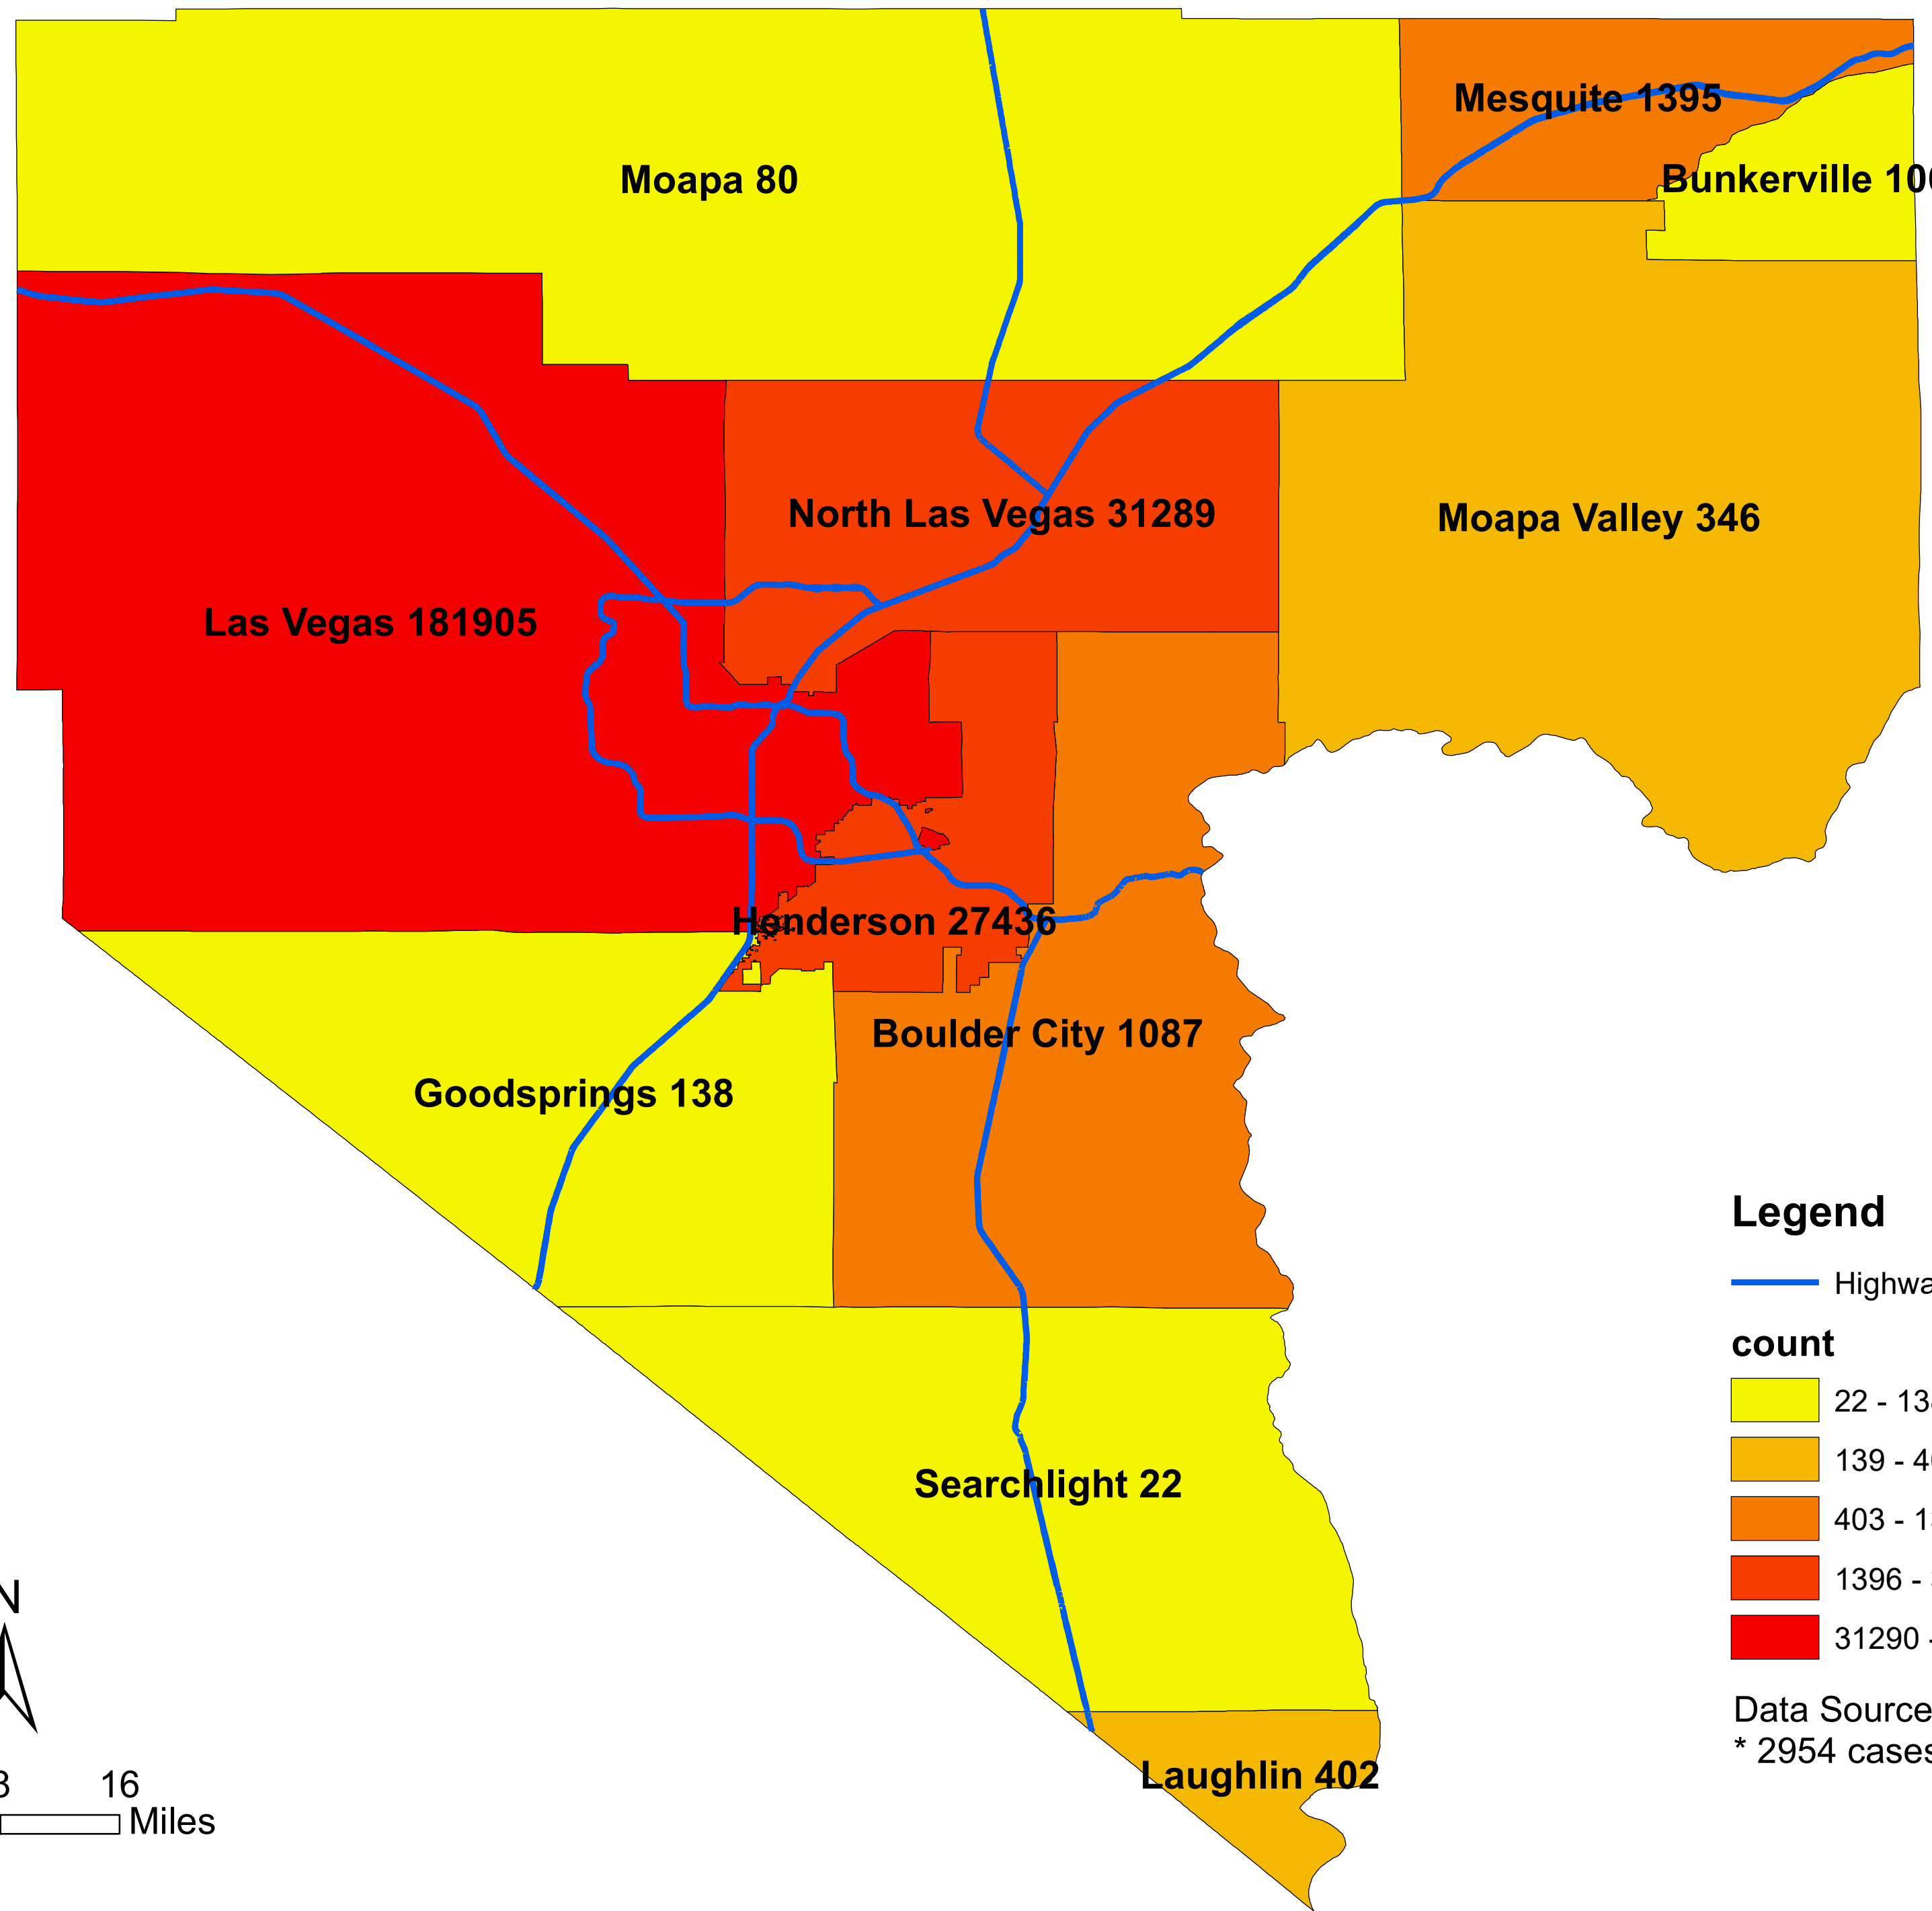

Number of COVID-19 cases by city in Clark county (05.17.2021)

Legend

— Highway

count

Data Source: SNHD

* 2954 cases without city information

0 4 8 16 Miles